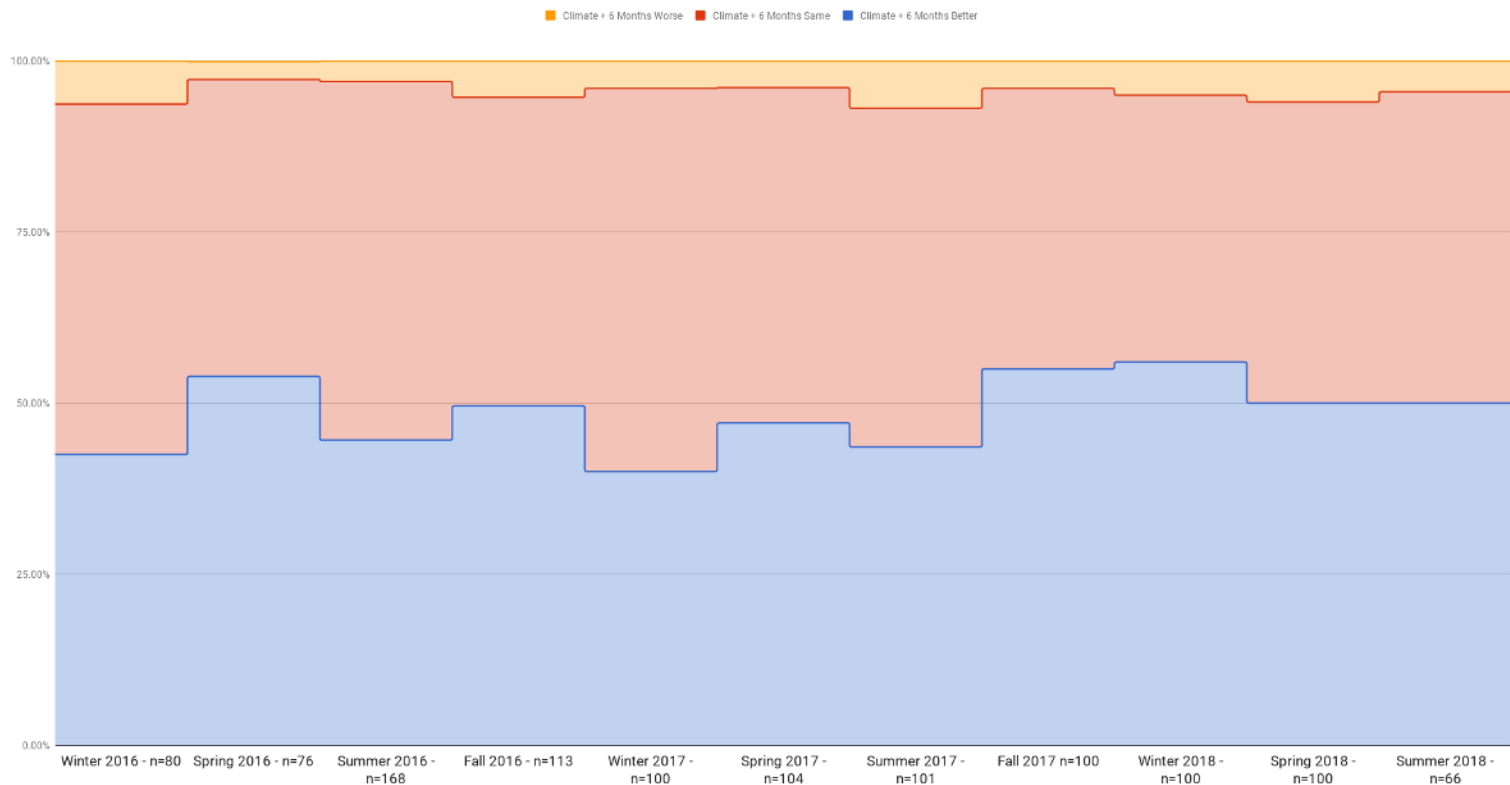

Climate Overview + 6 Months (Better, Same, and Worse)

Climate + Six Months Better

Climate + Six Months Same

Climate + Six Months Worse