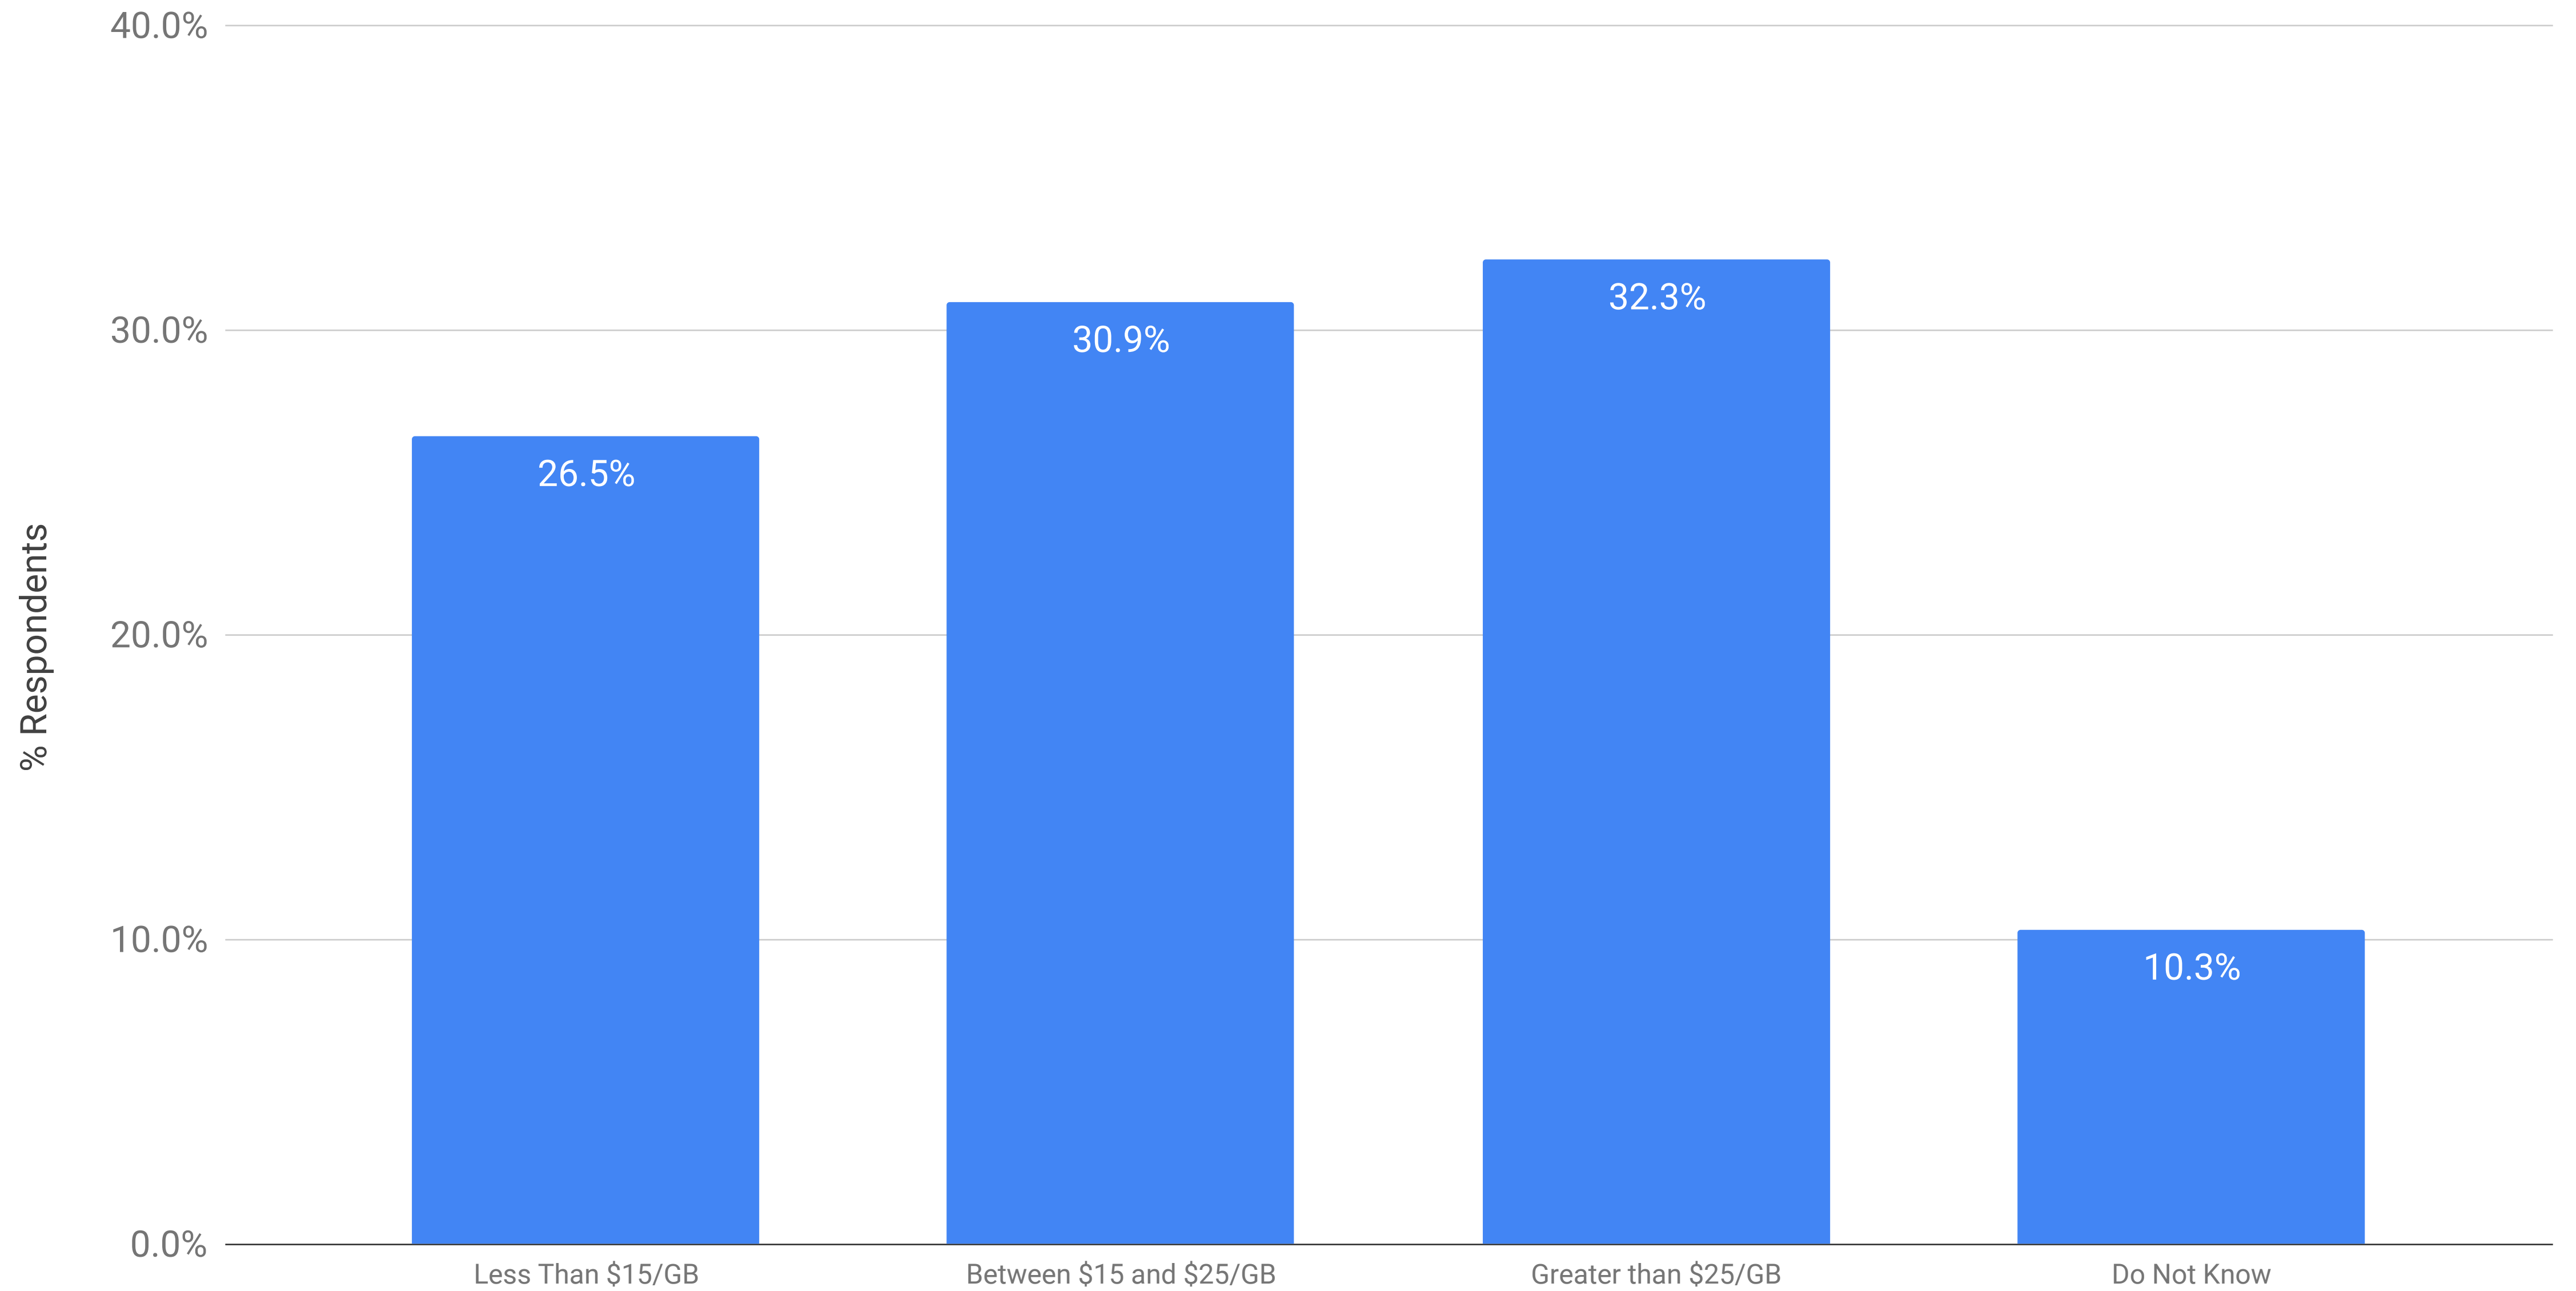

# Processing Pricing: Per GB Cost Per Month to Host ESI with Analytics

Winter 2019 eDiscovery Pricing Survey (n=68)