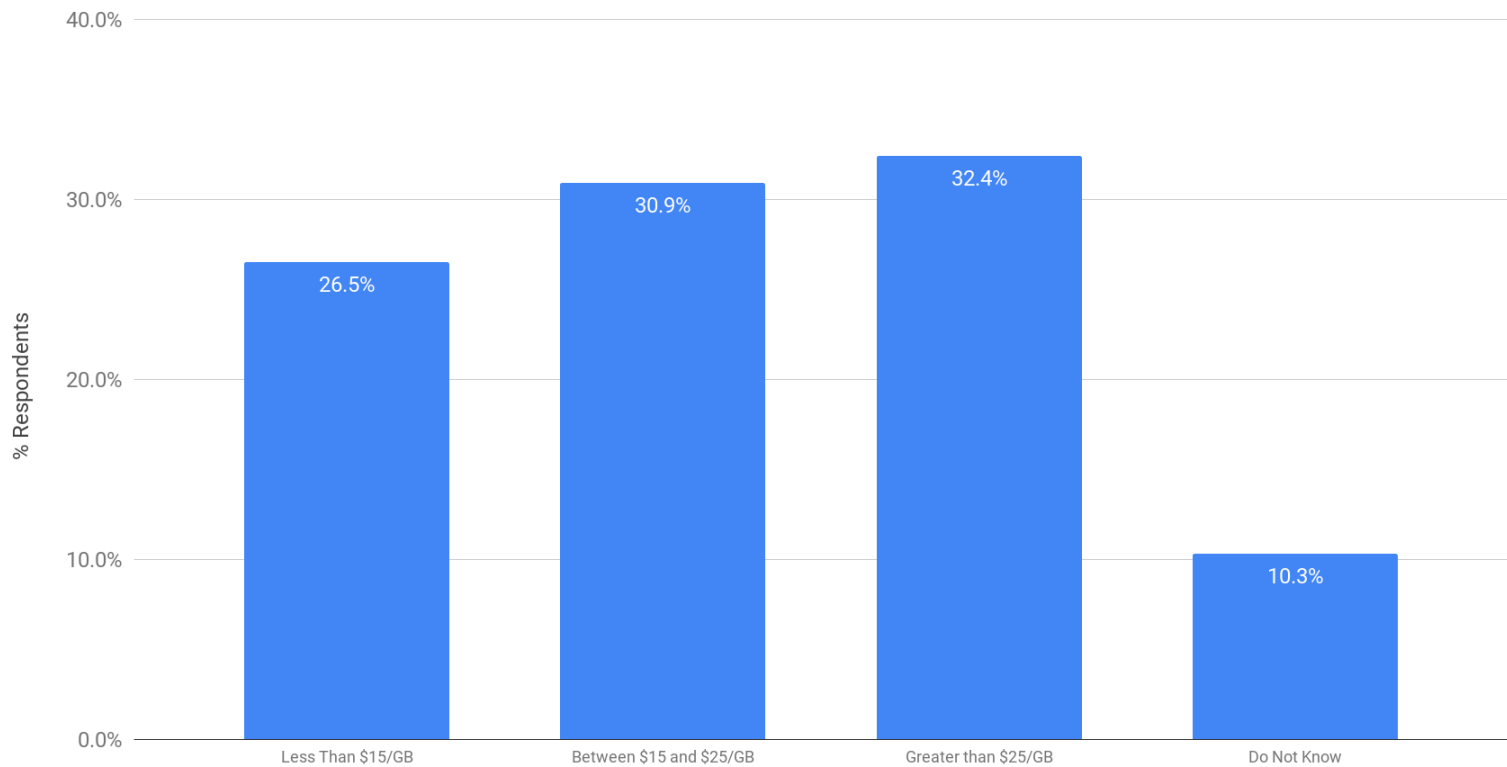

Processing Pricing: Per GB Cost Per Month to Host ESI with Analytics

Winter 2019 eDiscovery Pricing Survey (n=68)