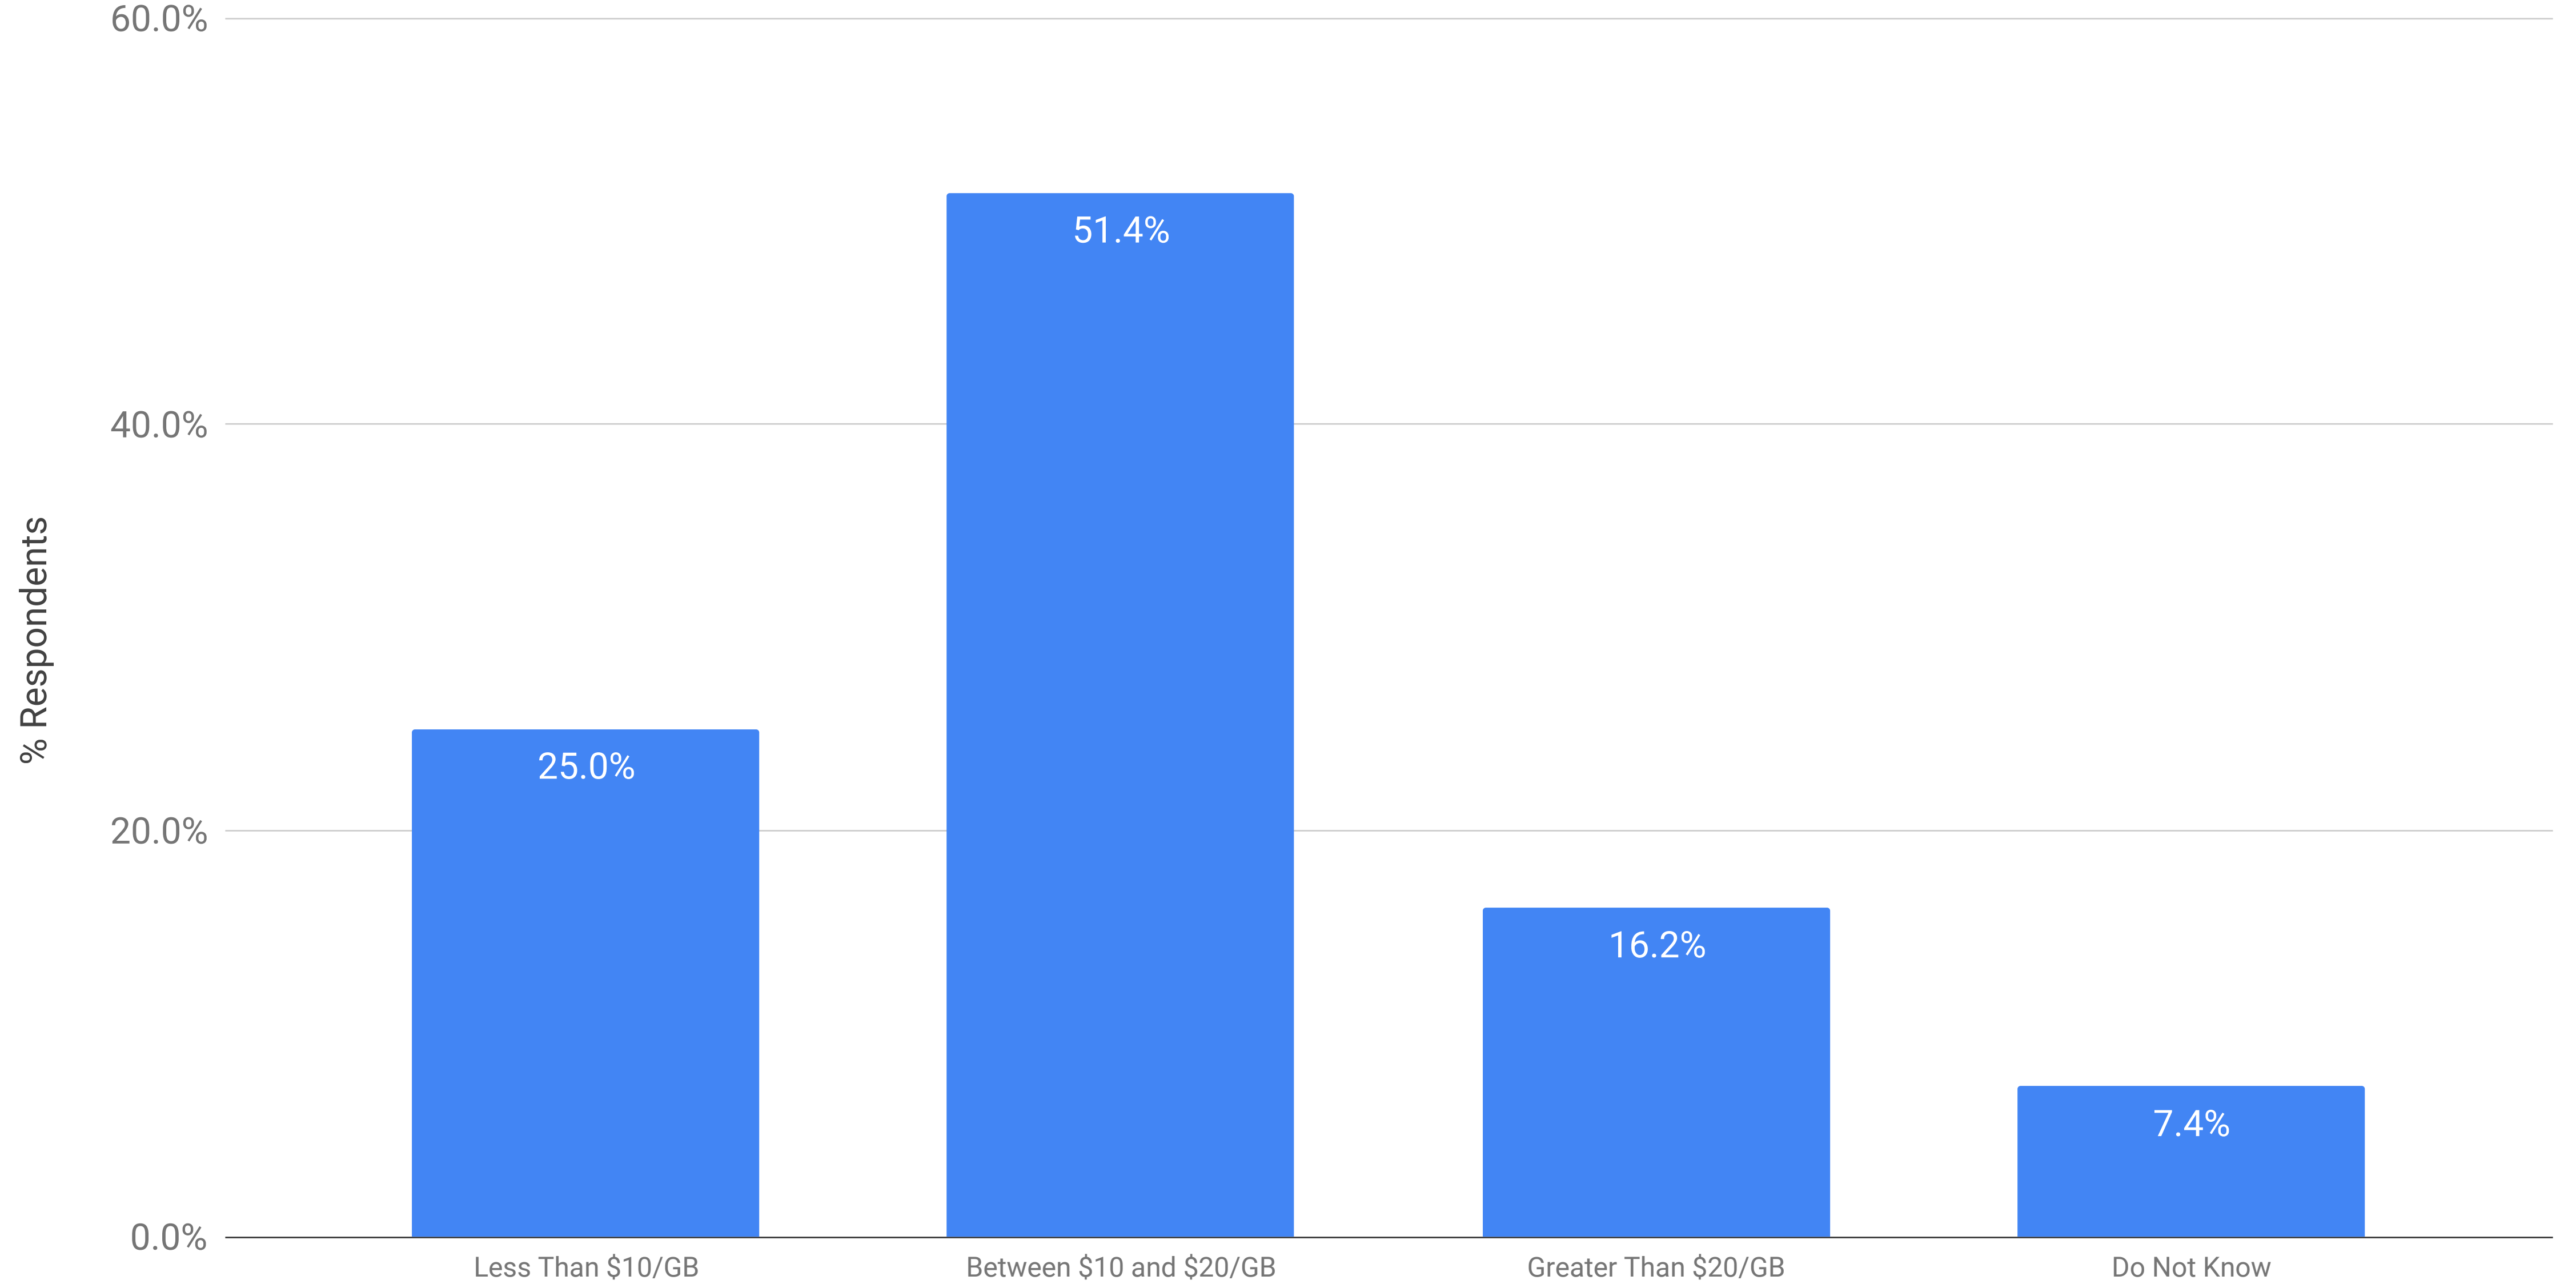

Processing Pricing: Per GB Cost Per Month to Host ESI without Analytics

Winter 2019 eDiscovery Pricing Survey (n=68)