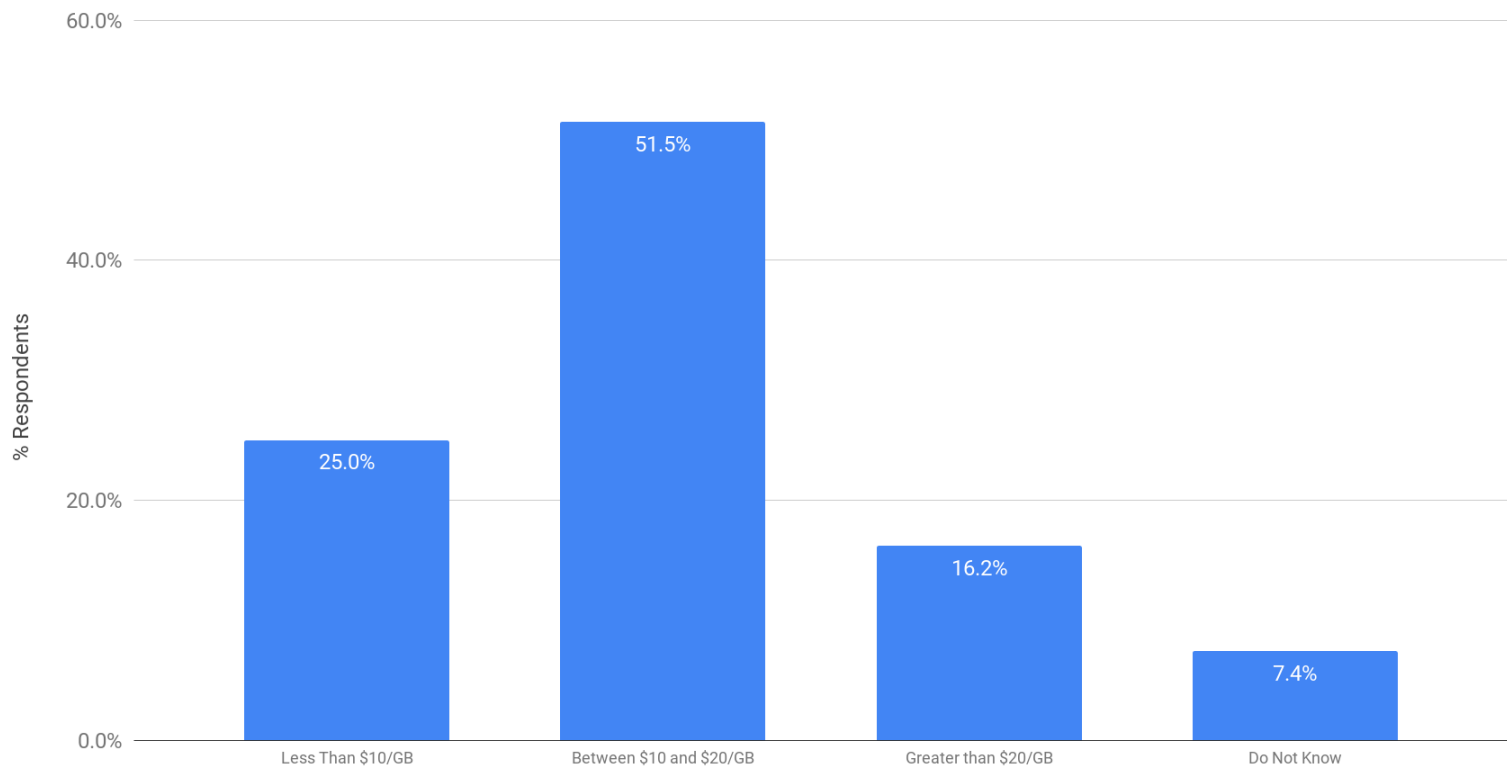

## Processing Pricing: Per GB Cost Per Month to Host ESI without Analytics

Winter 2019 eDiscovery Pricing Survey (n=68)