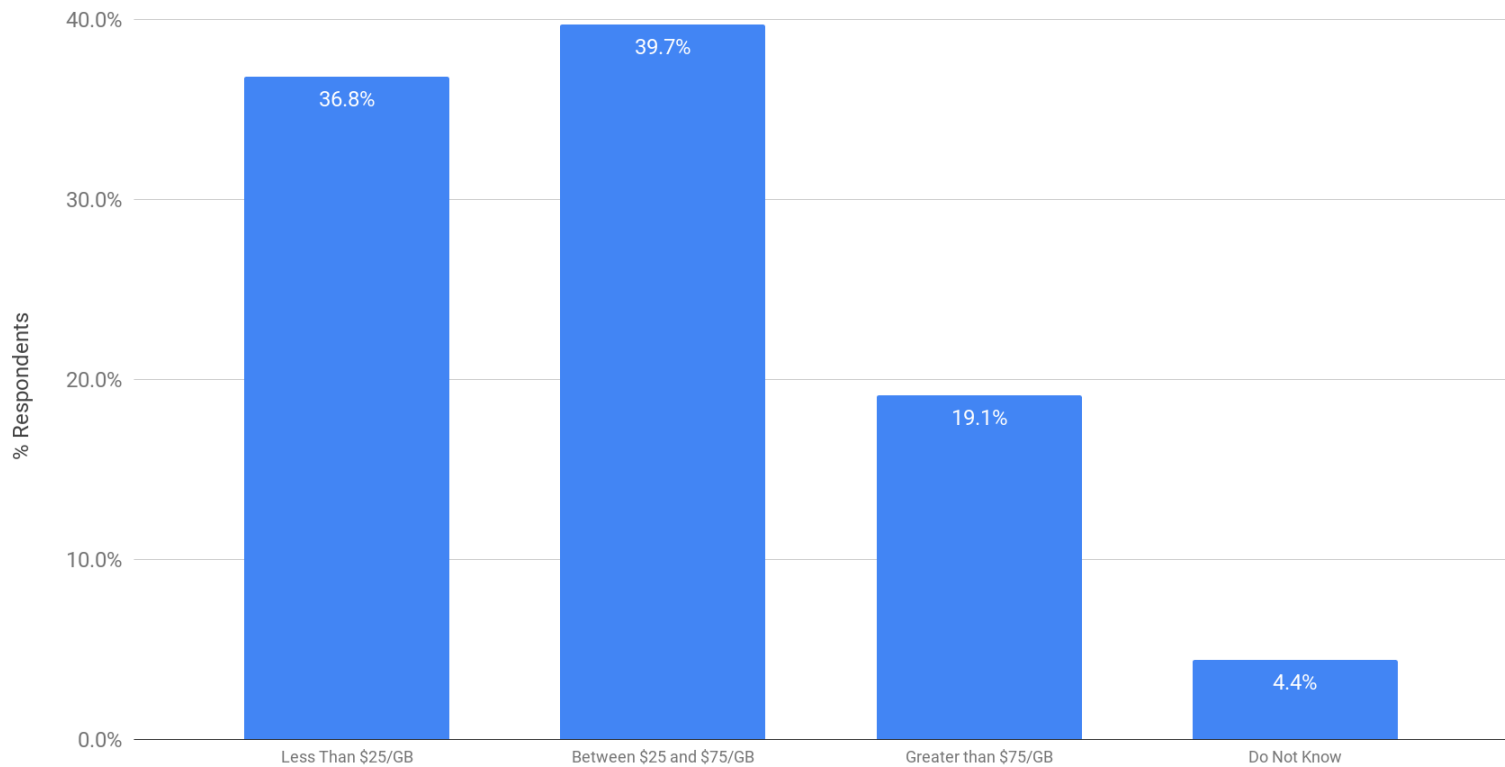

Processing Pricing: Per GB Cost to Process ESI Based on Volume at Ingestion

Winter 2019 eDiscovery Pricing Survey (n=68)