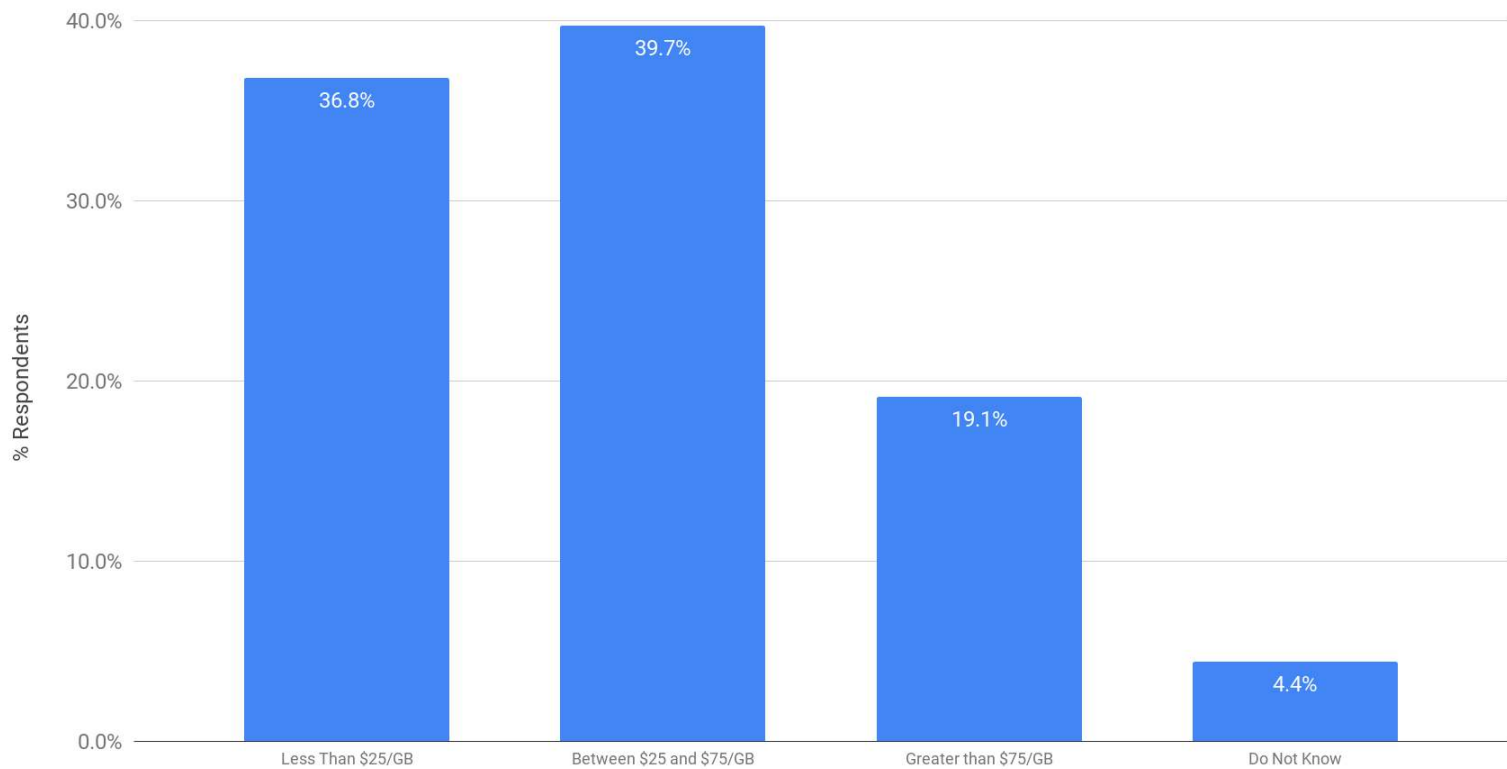

Processing Pricing: Per GB Cost to Process ESI Based on Volume at Ingestion

Winter 2019 eDiscovery Pricing Survey (n=68)