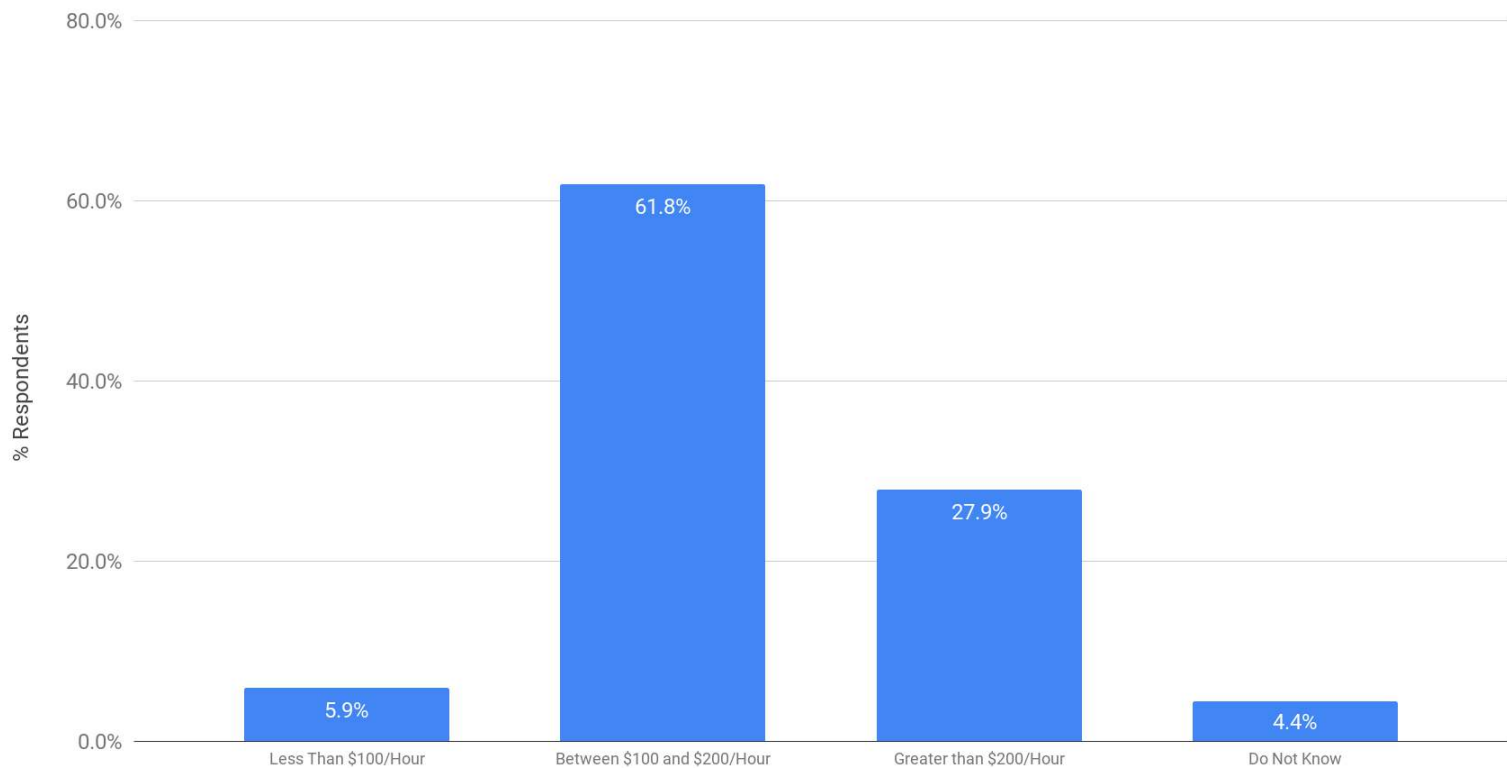

## Processing Pricing: Per Hour Cost of Project Management Support for eDiscovery

Winter 2019 eDiscovery Pricing Survey (n=68)