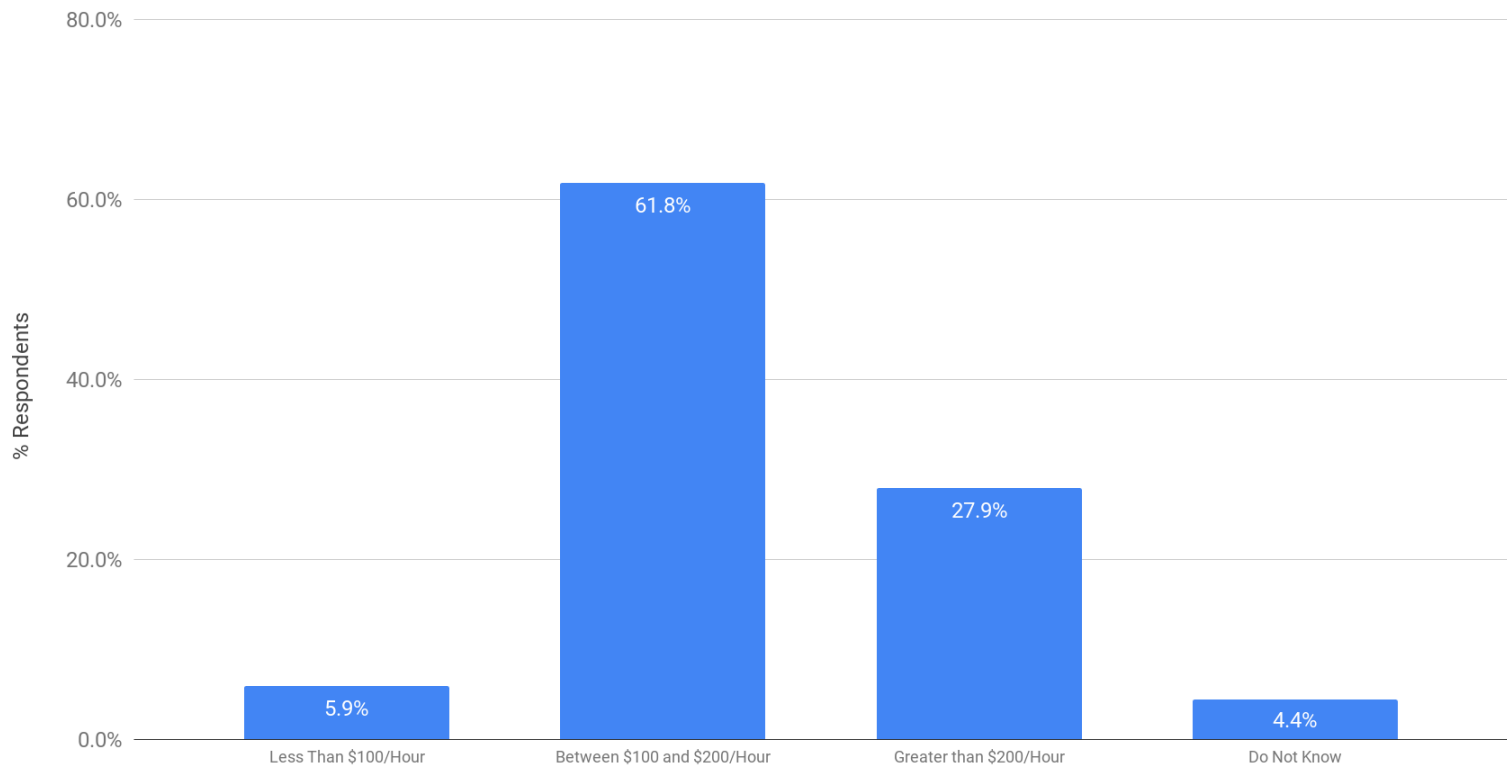

Processing Pricing: Per Hour Cost of Project Management Support for eDiscovery

Winter 2019 eDiscovery Pricing Survey (n=68)