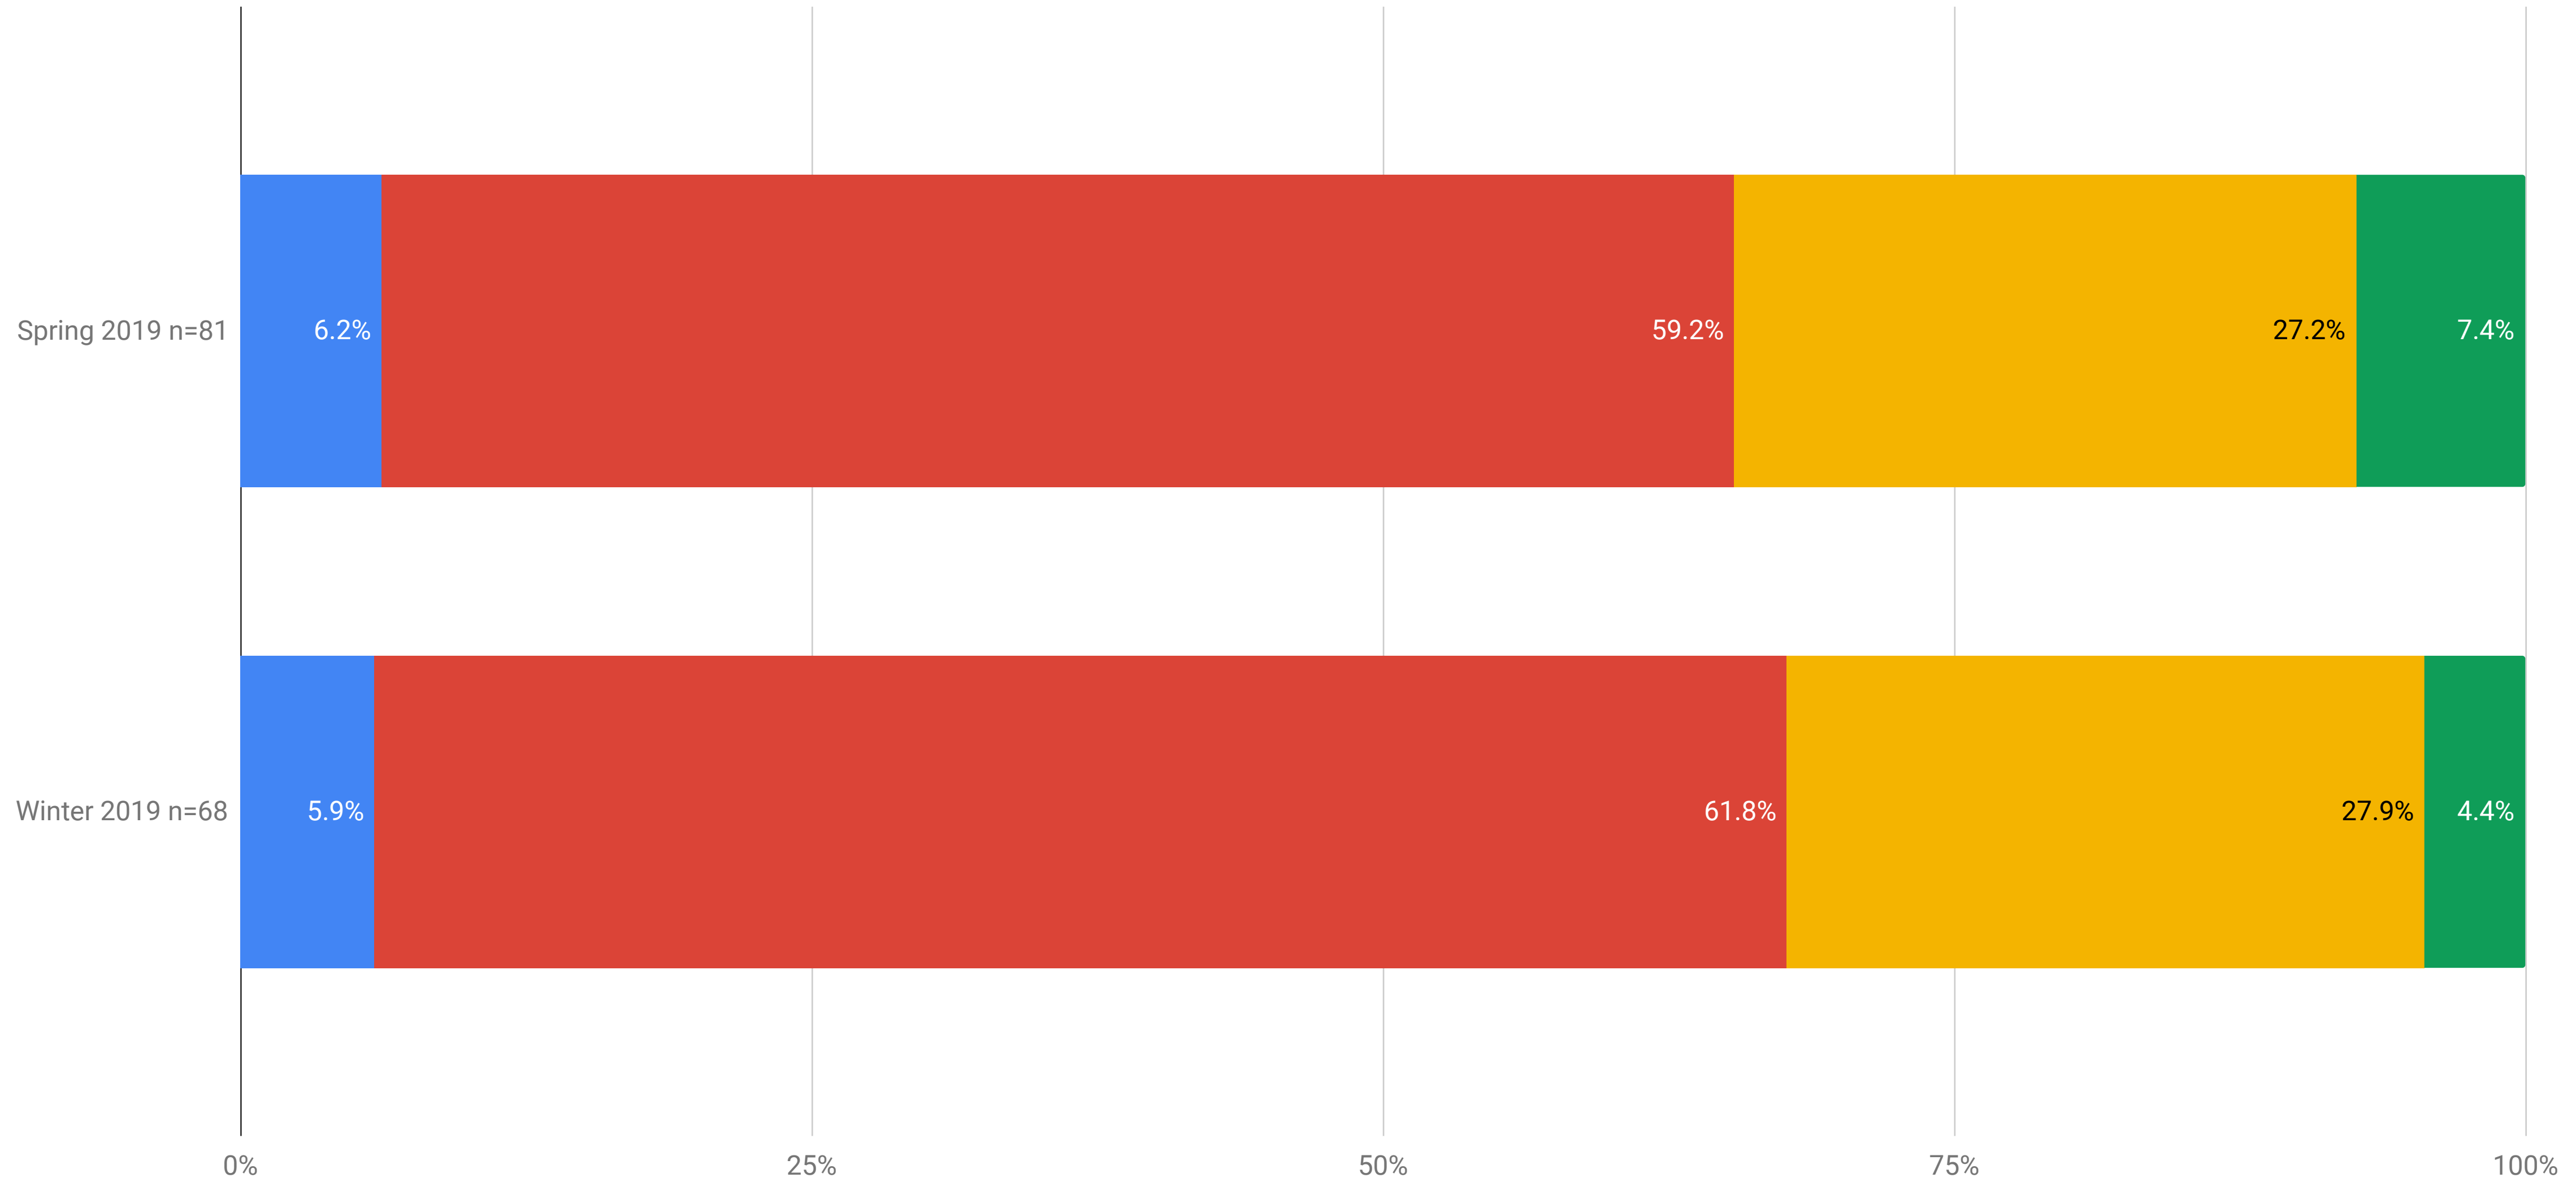

Processing Pricing: Per Hour Cost of Project Management Support for eDiscovery

■ Less Than \$100/Hour ■ Between \$100 and \$200/Hour ■ Greater Than \$200/Hour ■ Do Not Know

eDiscovery Pricing Survey