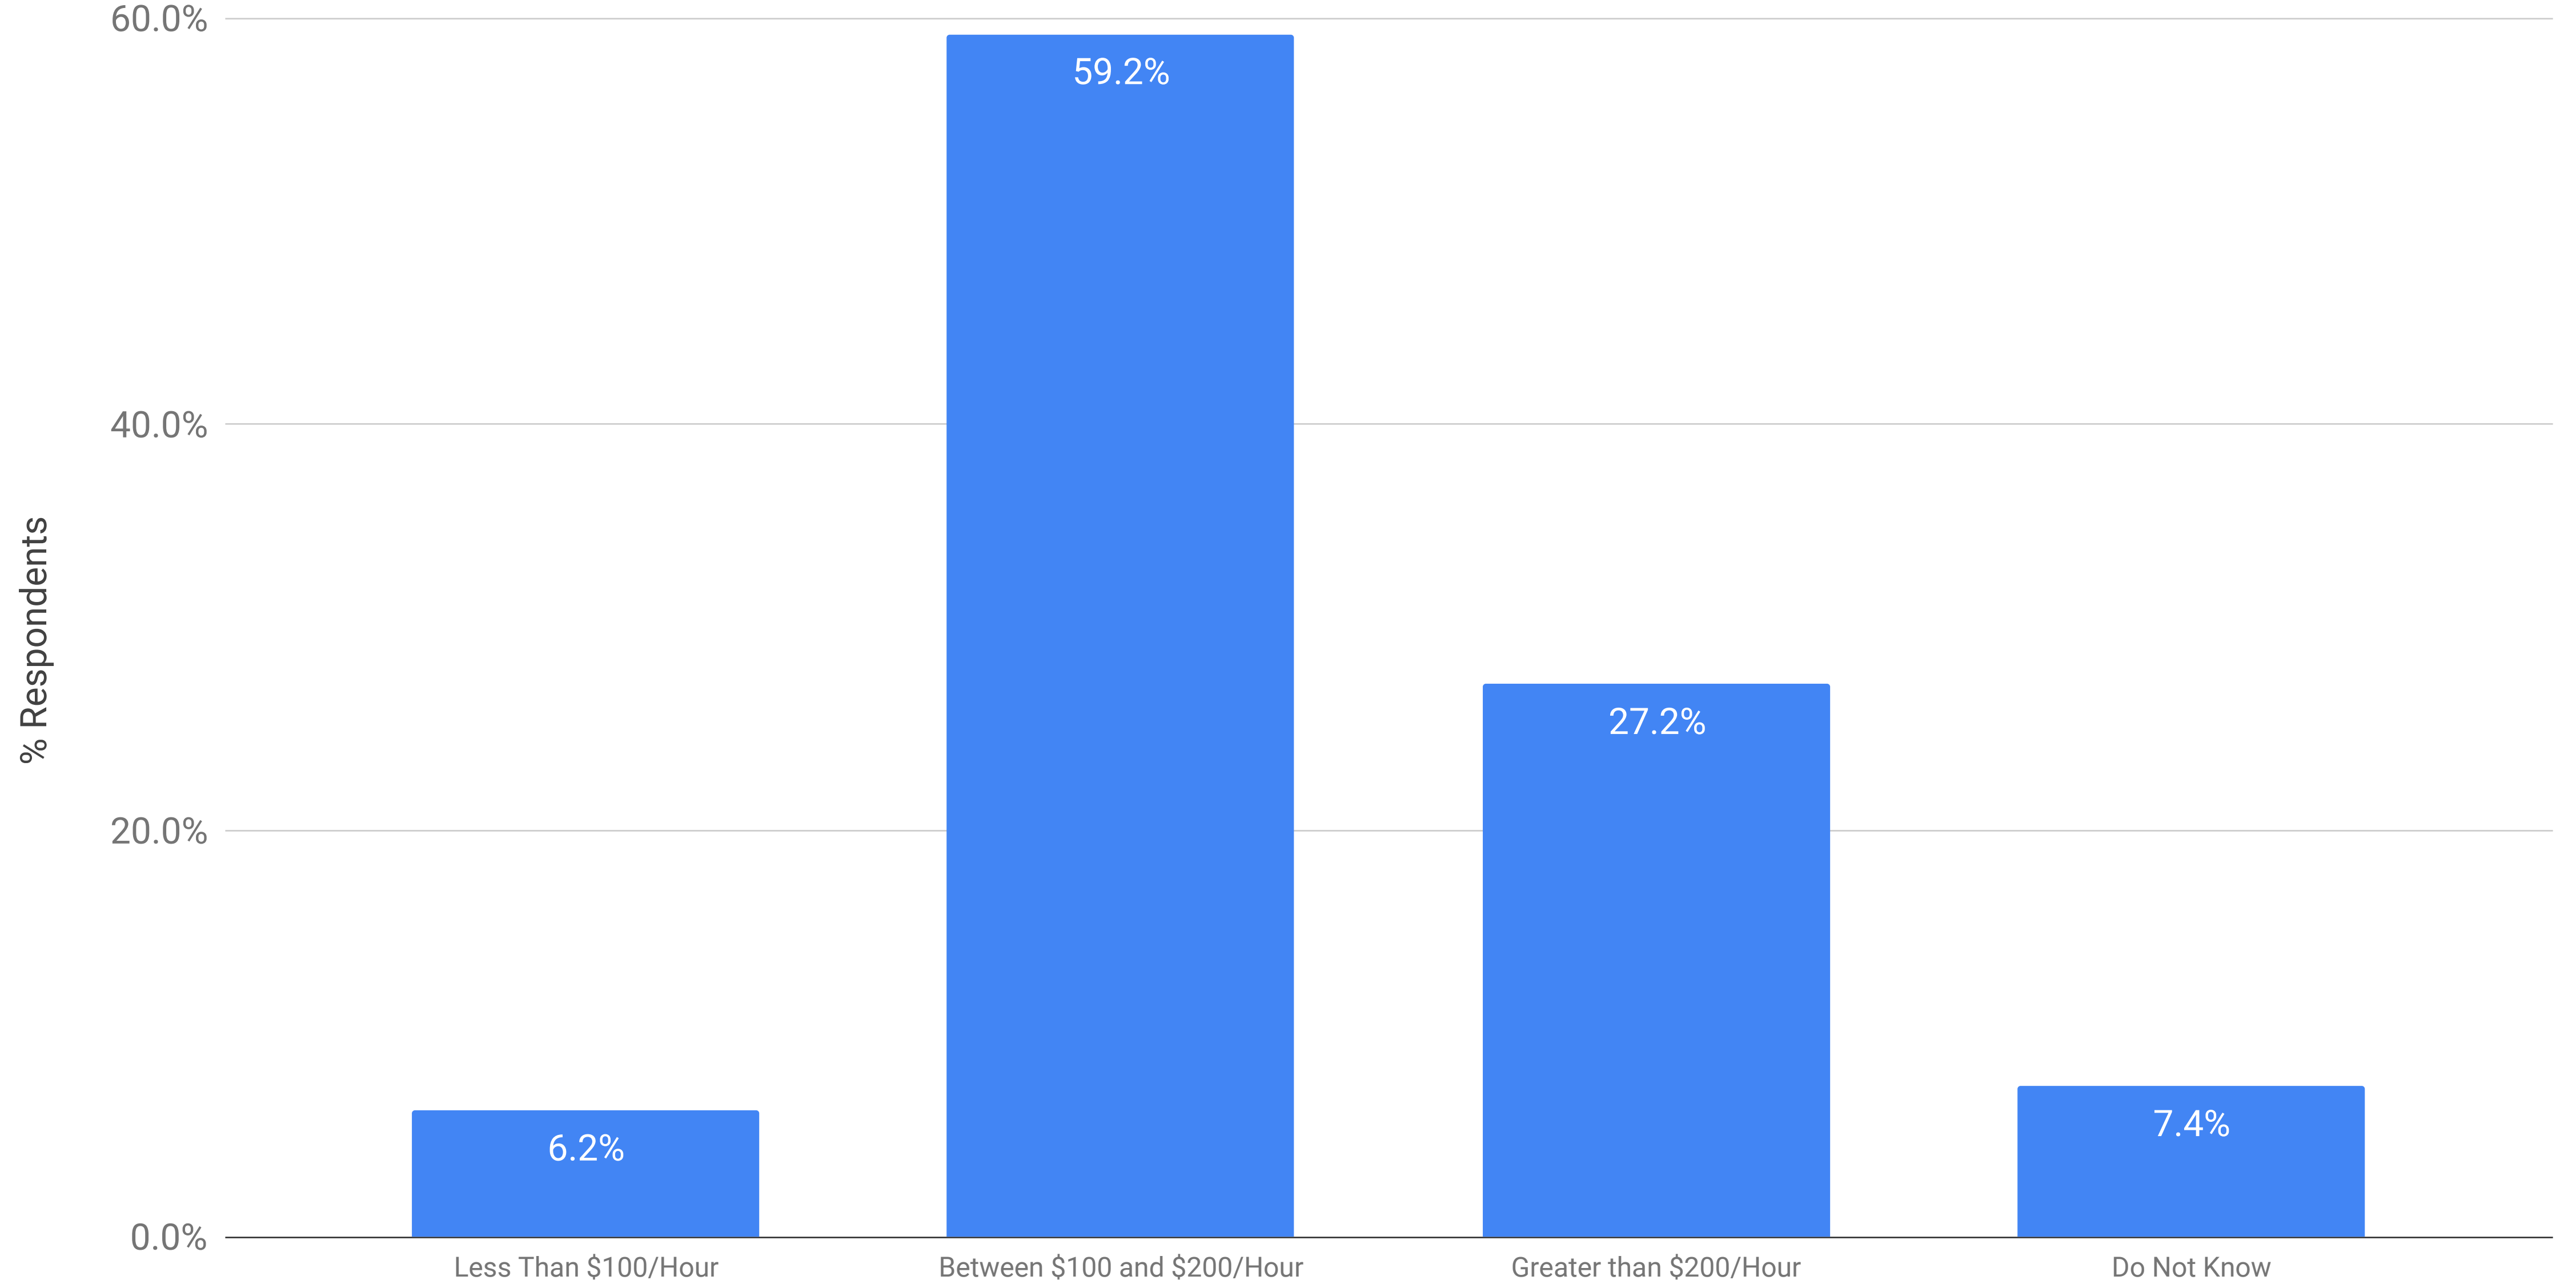

Processing Pricing: Per Hour Cost of Project Management Support for eDiscovery

Summer 2019 eDiscovery Pricing Survey (n=81)