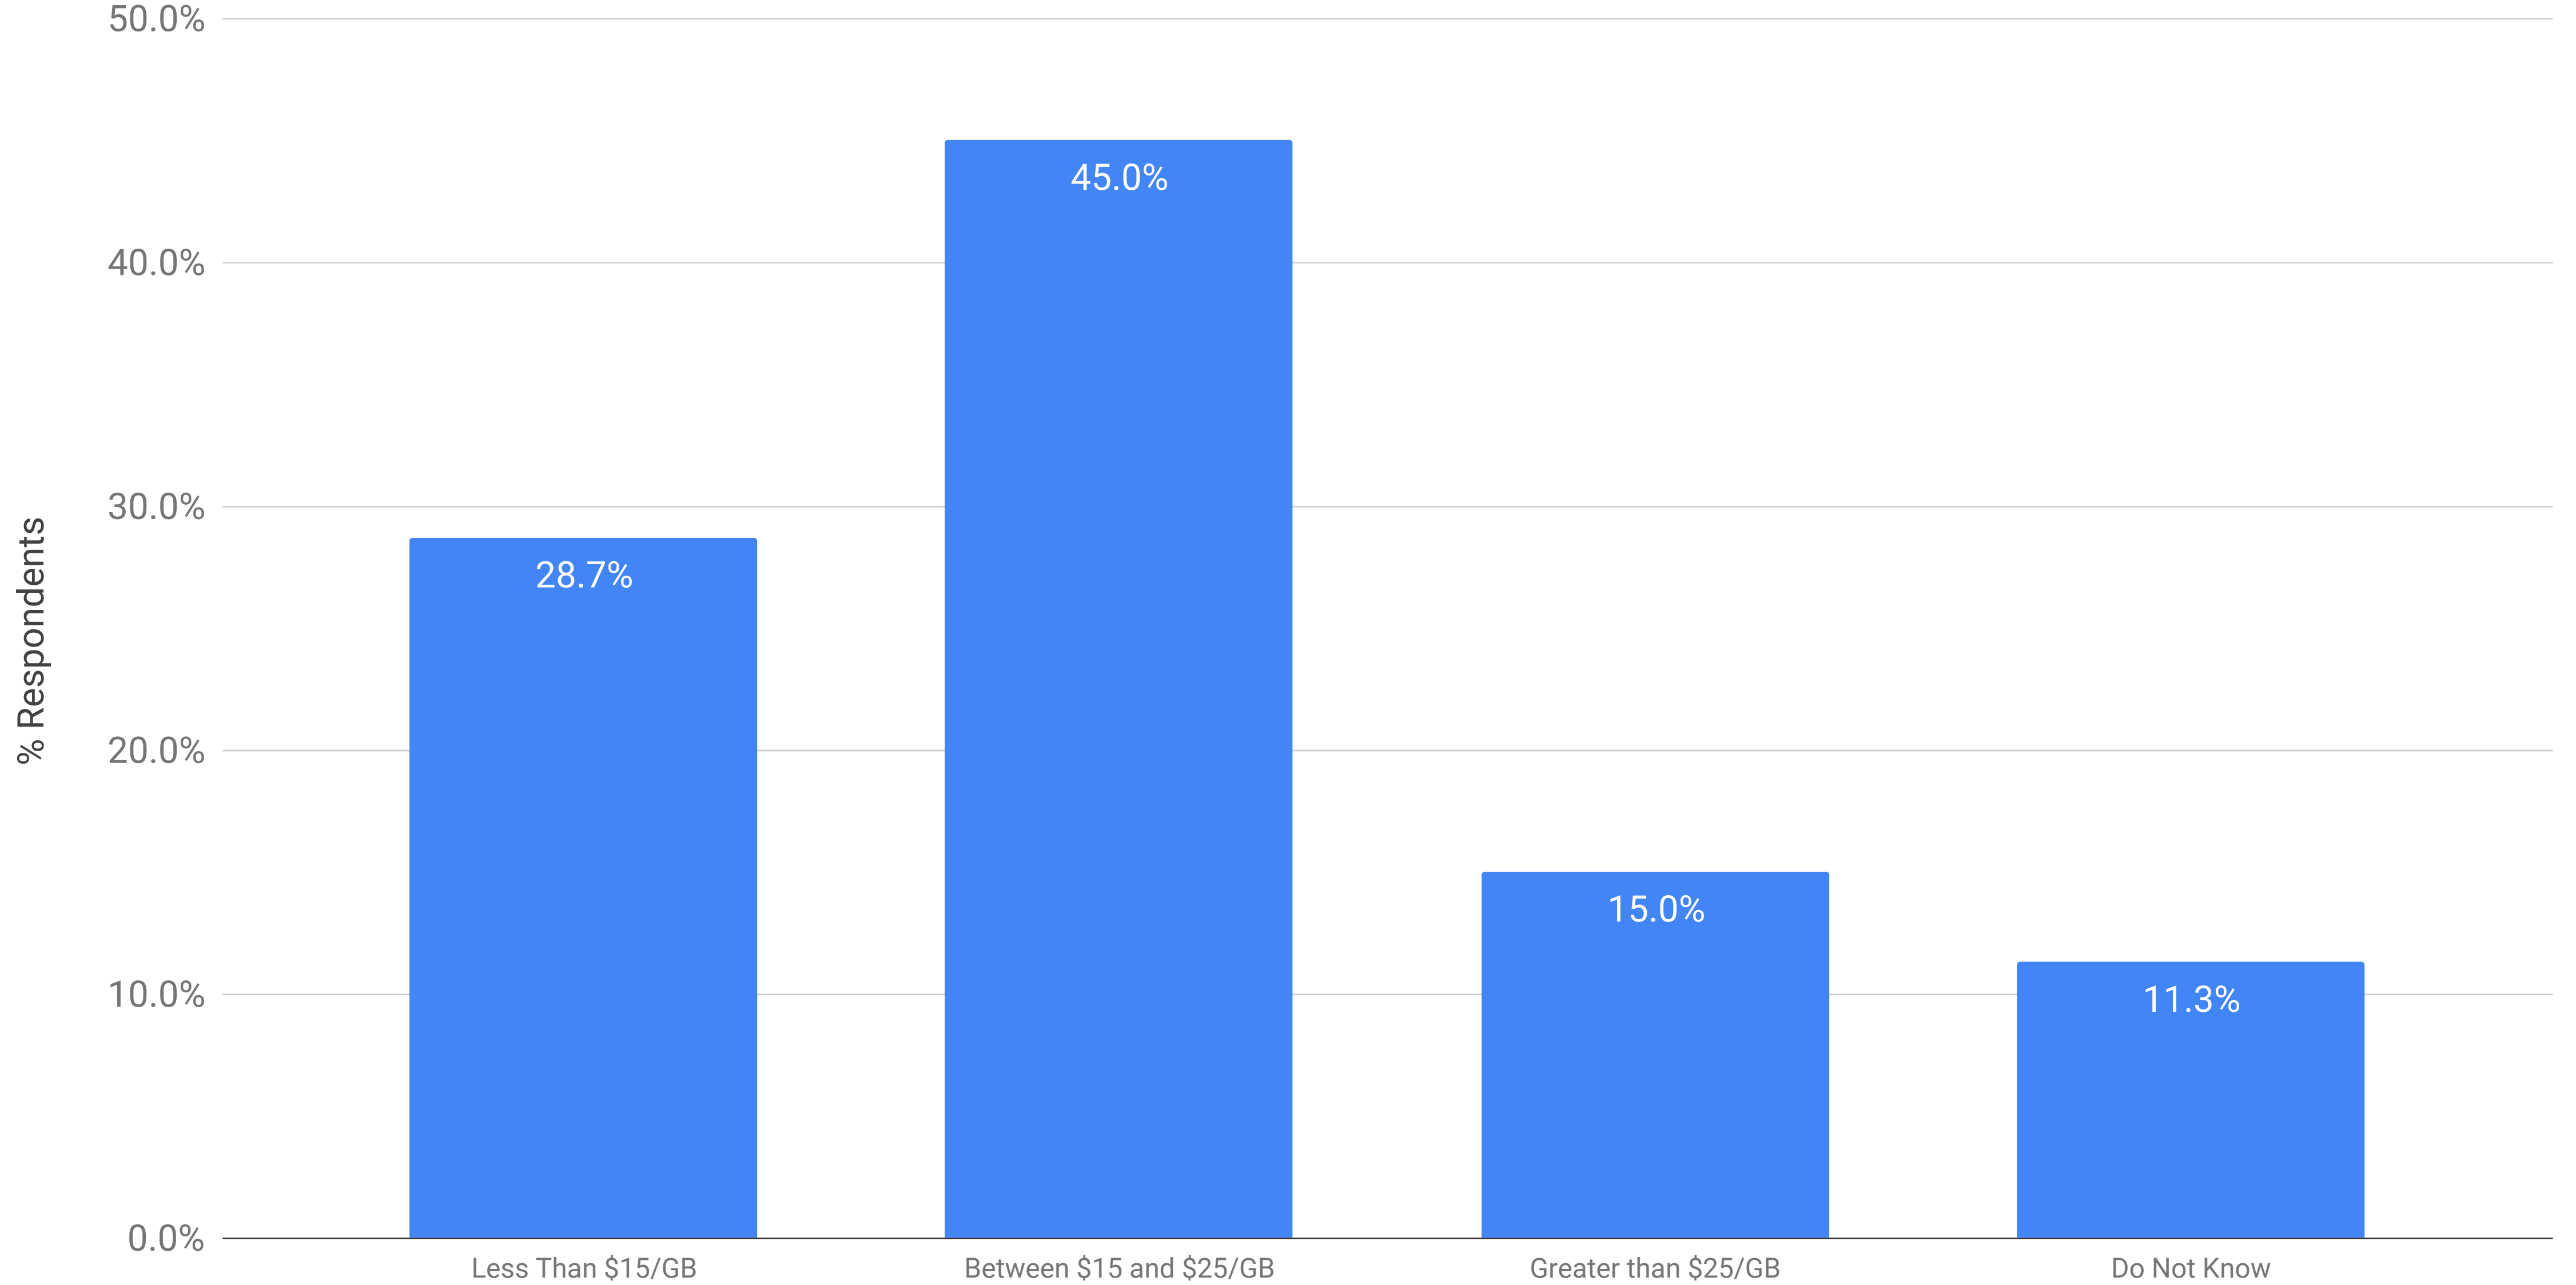

Processing Pricing: Per GB Cost Per Month to Host ESI with Analytics

Winter 2020 eDiscovery Pricing Survey (n=80)