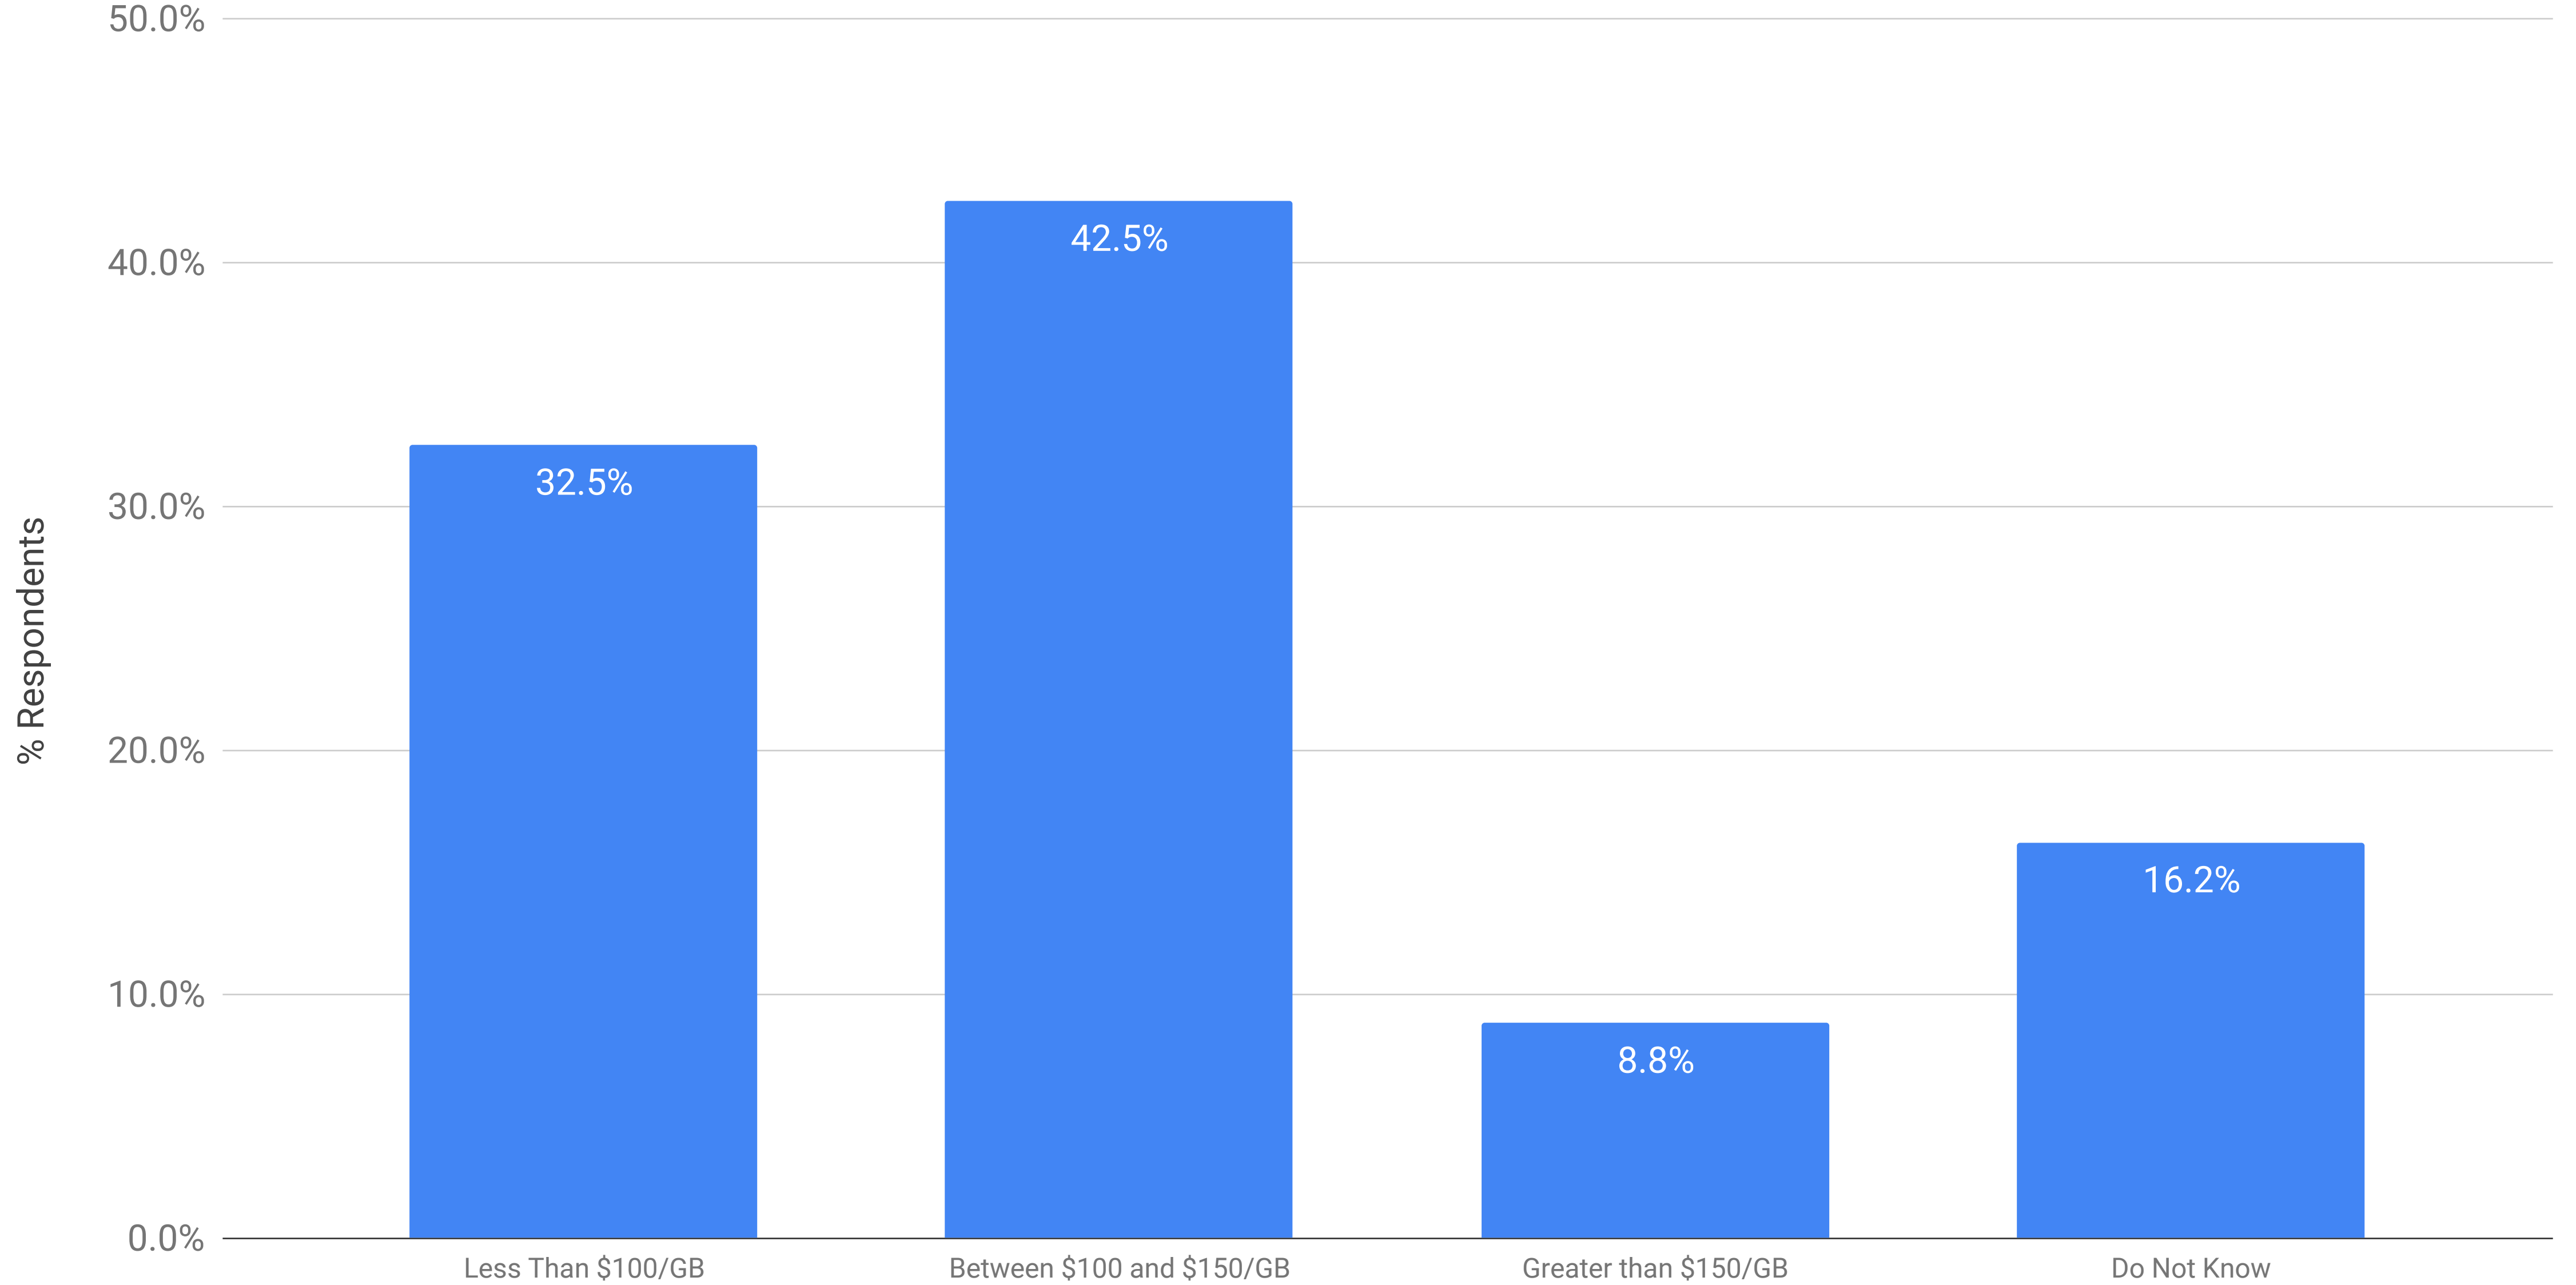

# Processing Pricing: Per GB Cost to Process ESI Based on Volume at Completion of Processing

Winter 2020 eDiscovery Pricing Survey (n=80)