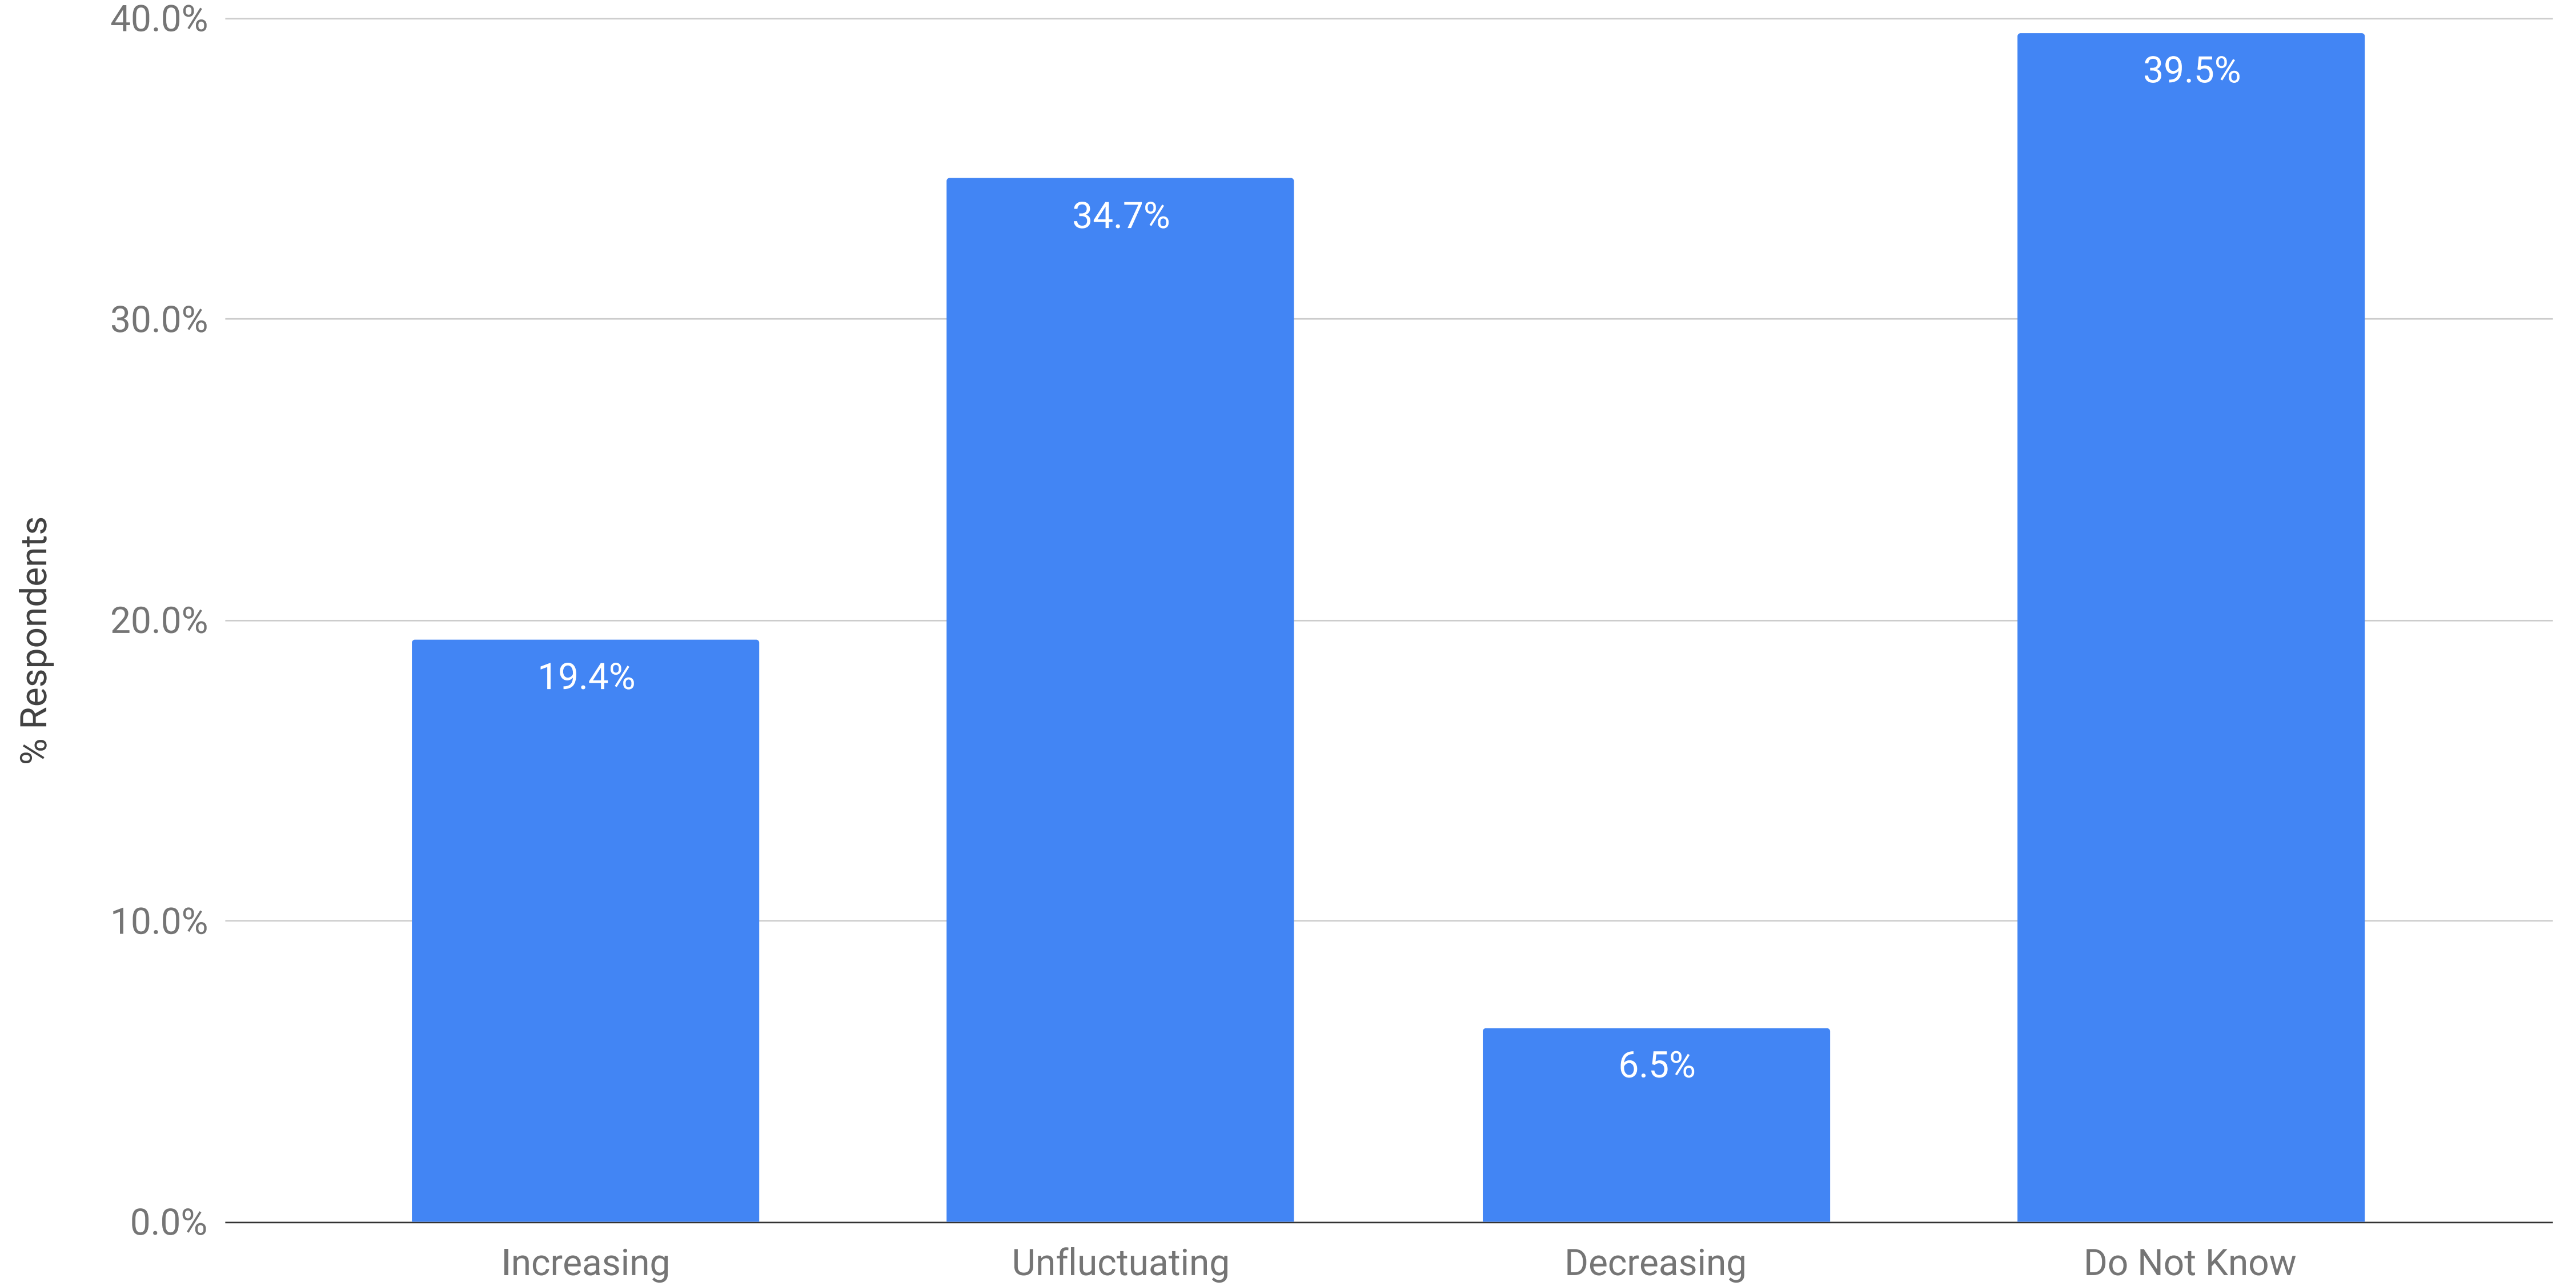

eDiscovery Business Metric Trajectory: Days Sales Outstanding

Winter 2020 eDiscovery Business Confidence Survey (n=124)