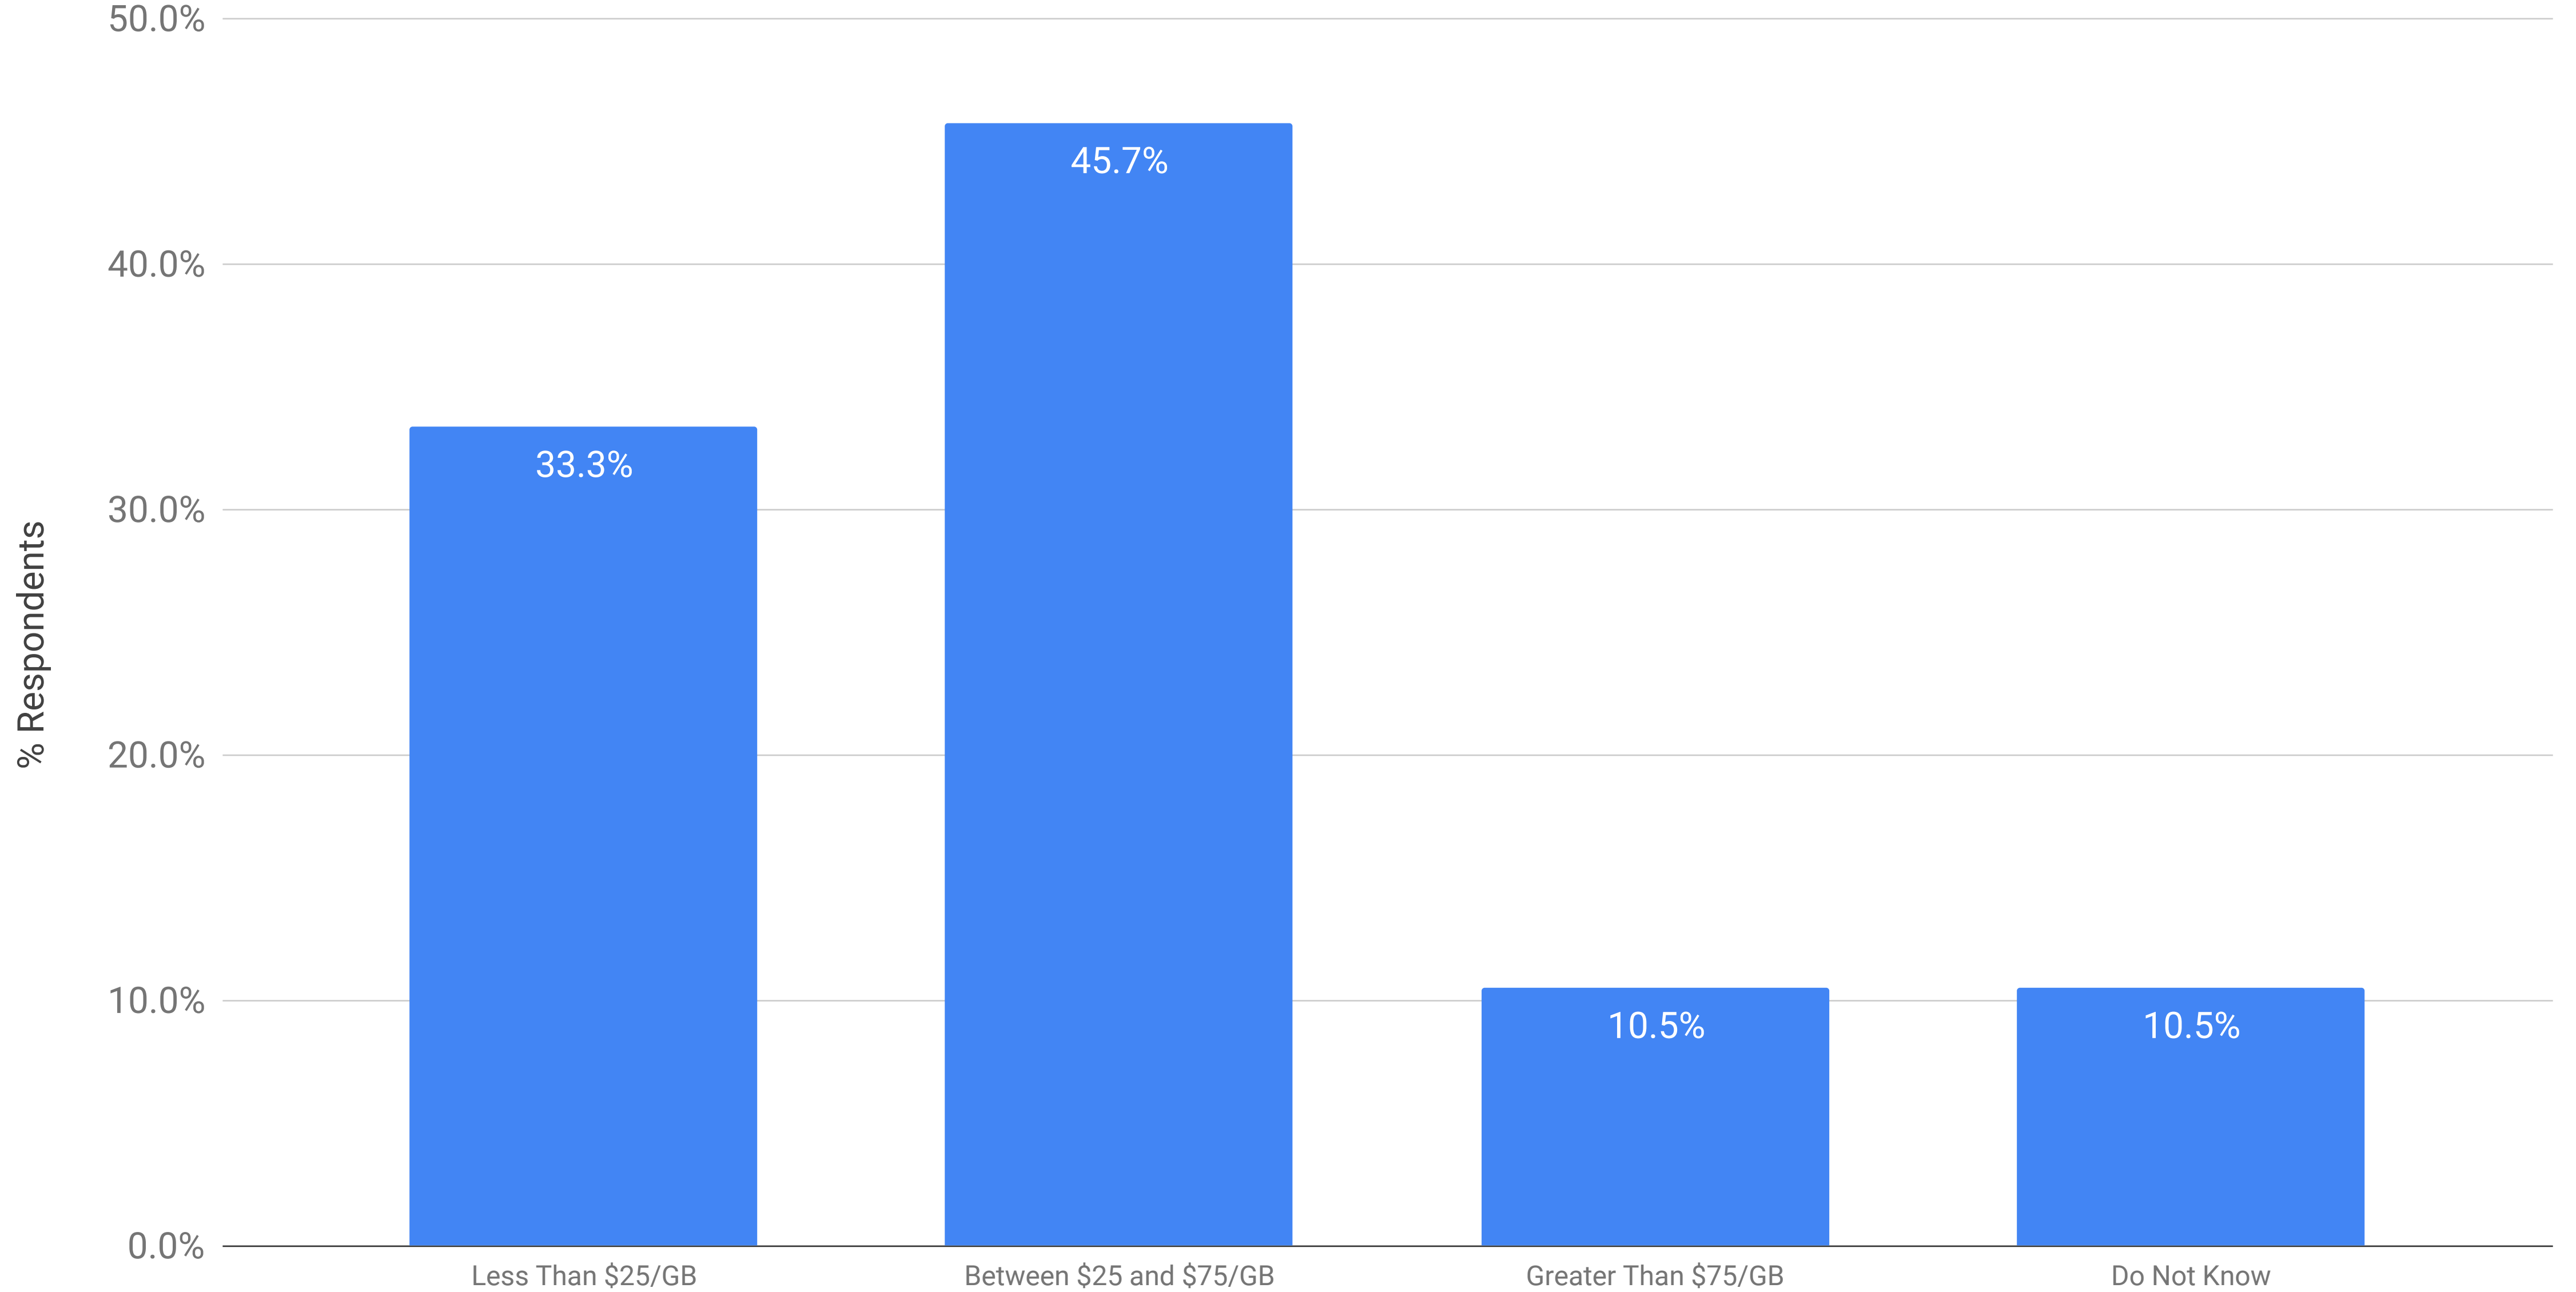

Processing Pricing: Per GB Cost to Process ESI Based on Volume at Ingestion

Summer 2020 eDiscovery Pricing Survey (n=105)