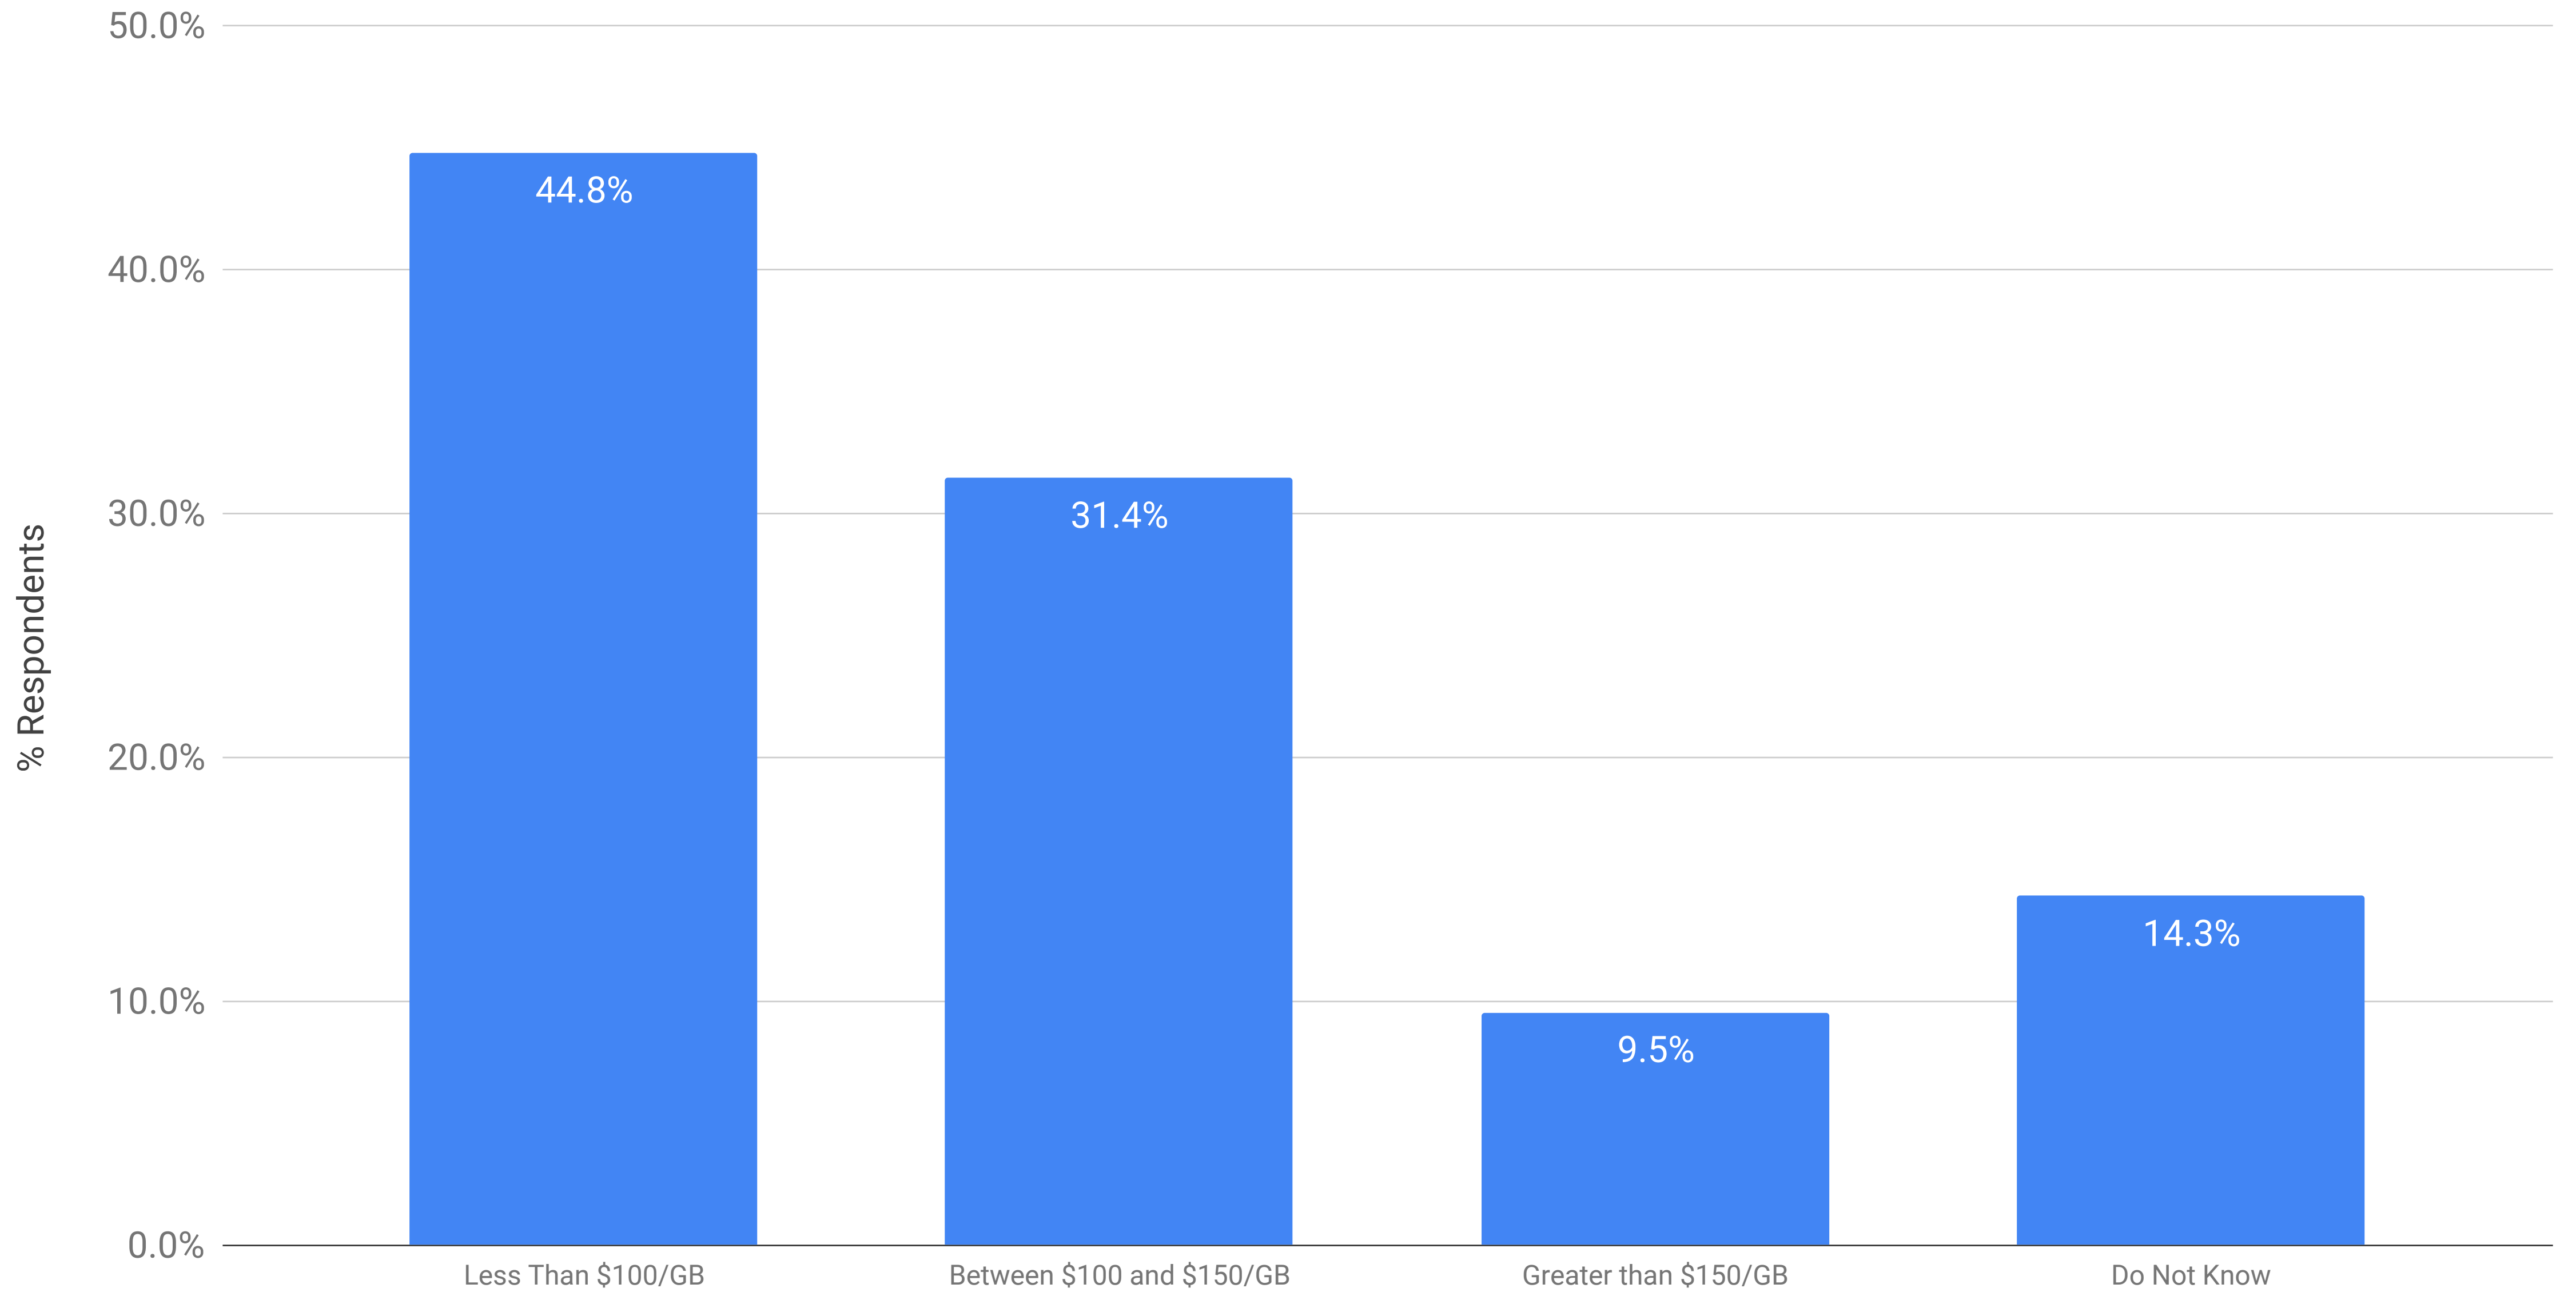

Processing Pricing: Per GB Cost to Process ESI Based on Volume at Completion of Processing

Summer 2020 eDiscovery Pricing Survey (n=105)