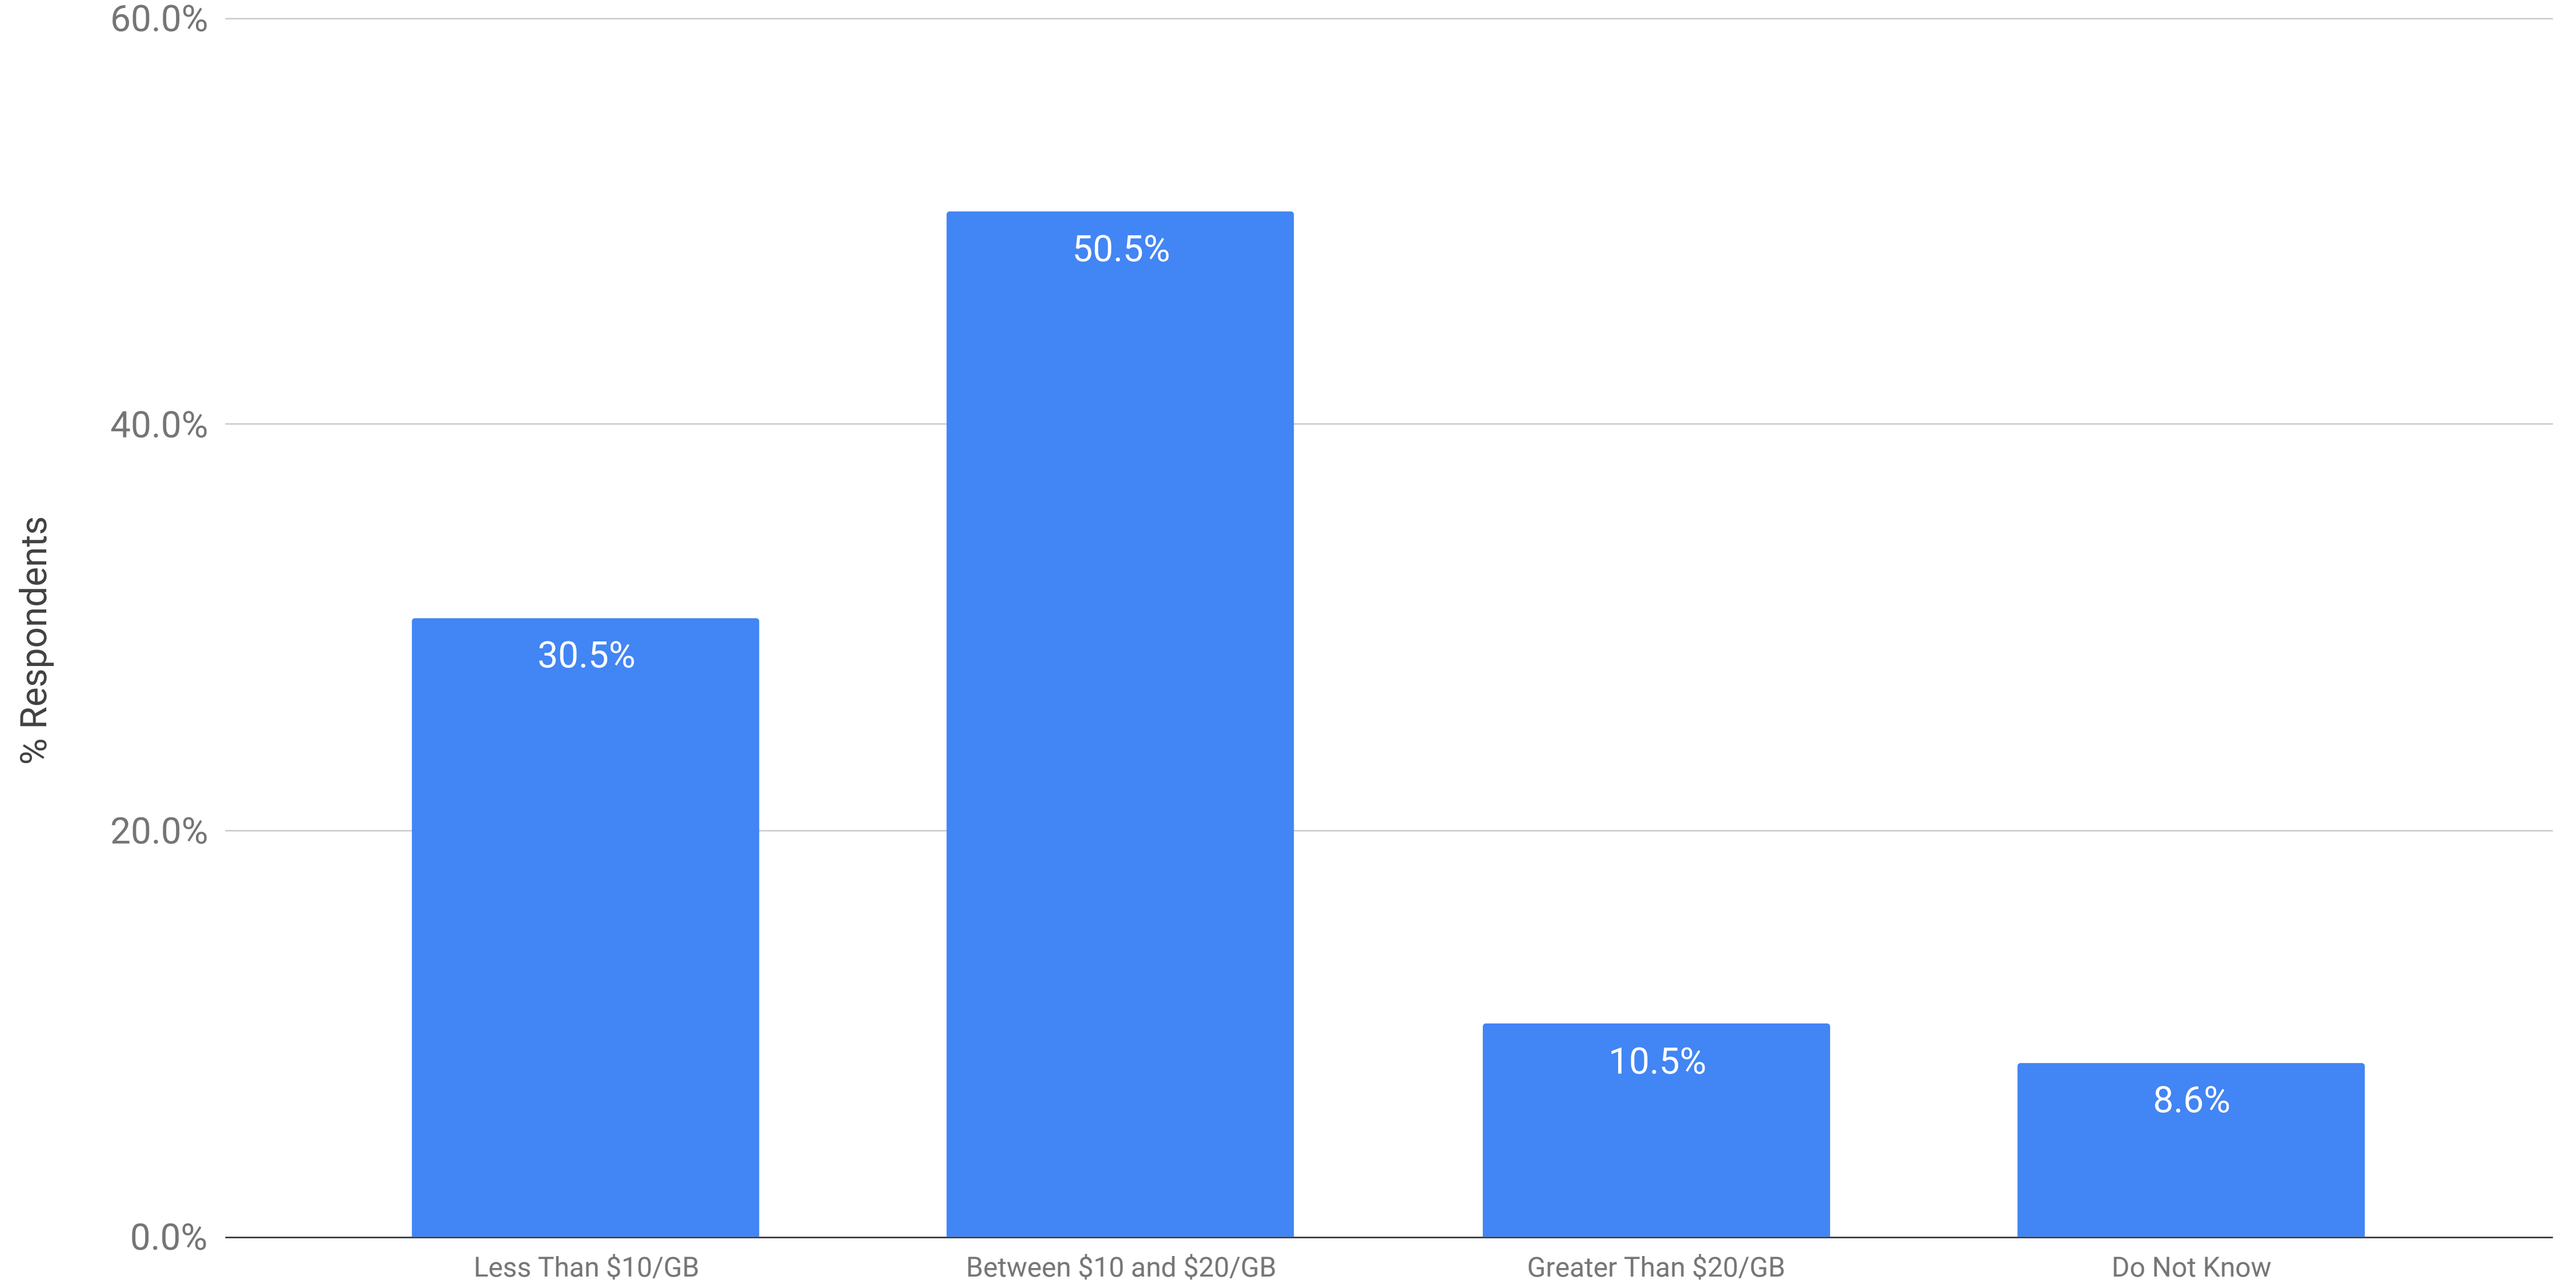

Processing Pricing: Per GB Cost Per Month to Host ESI without Analytics

Summer 2020 eDiscovery Pricing Survey (n=105)