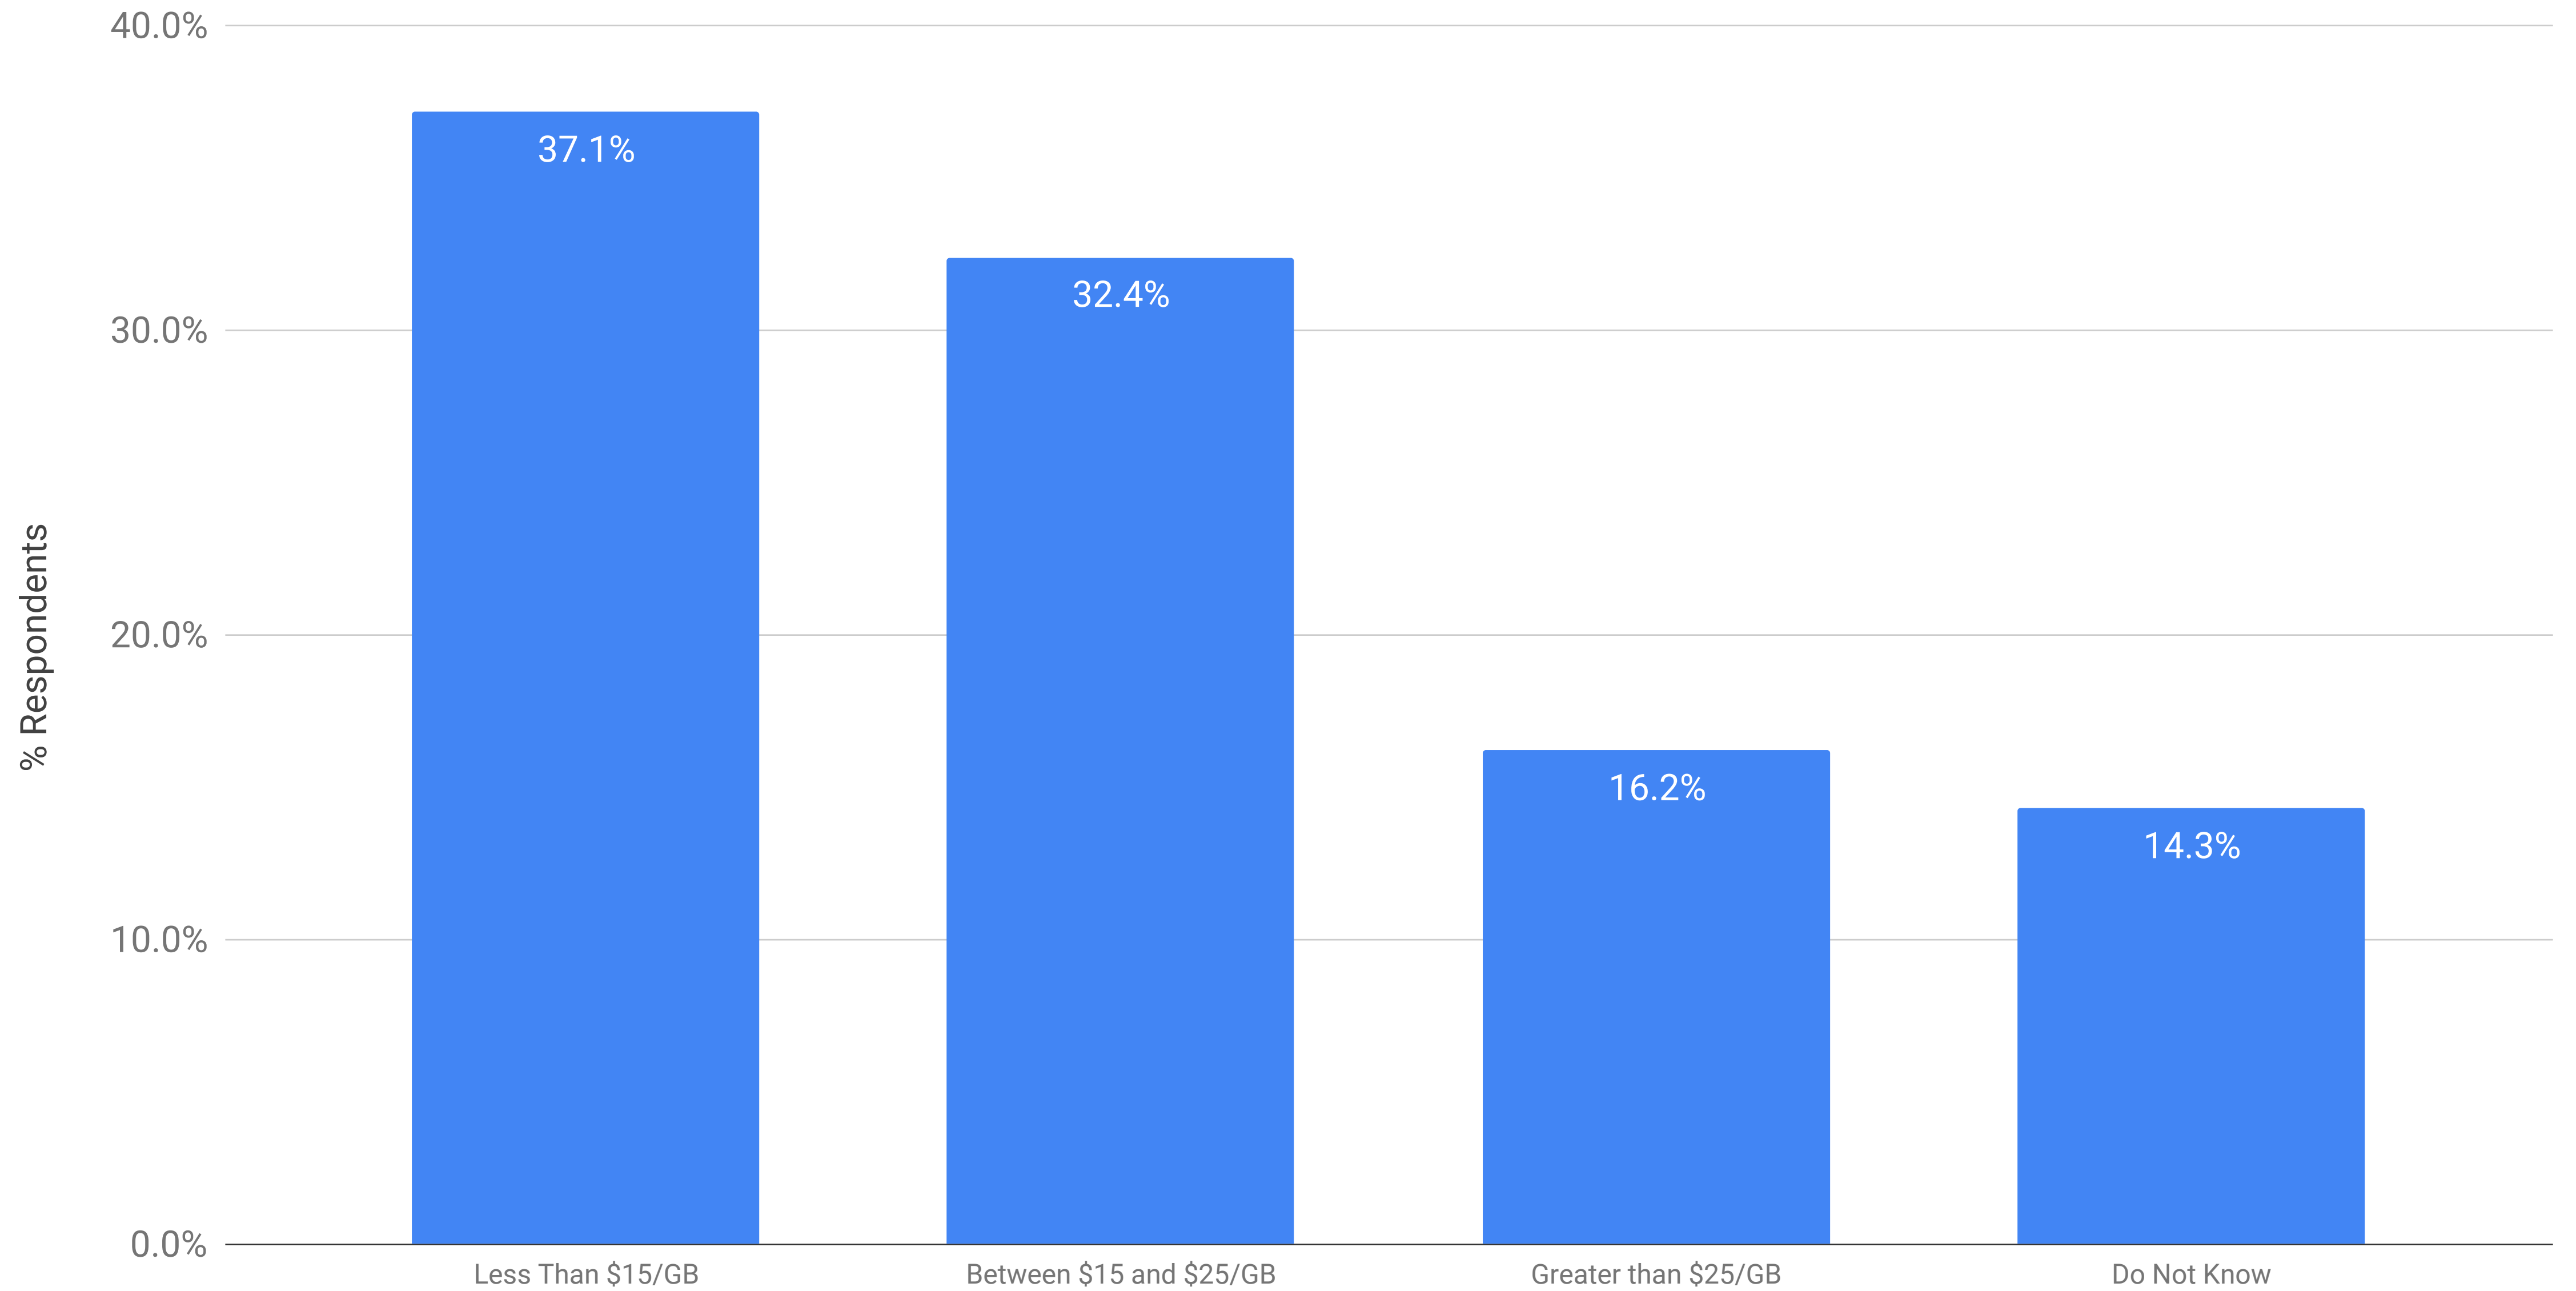

# Processing Pricing: Per GB Cost Per Month to Host ESI with Analytics

Summer 2020 eDiscovery Pricing Survey (n=105)