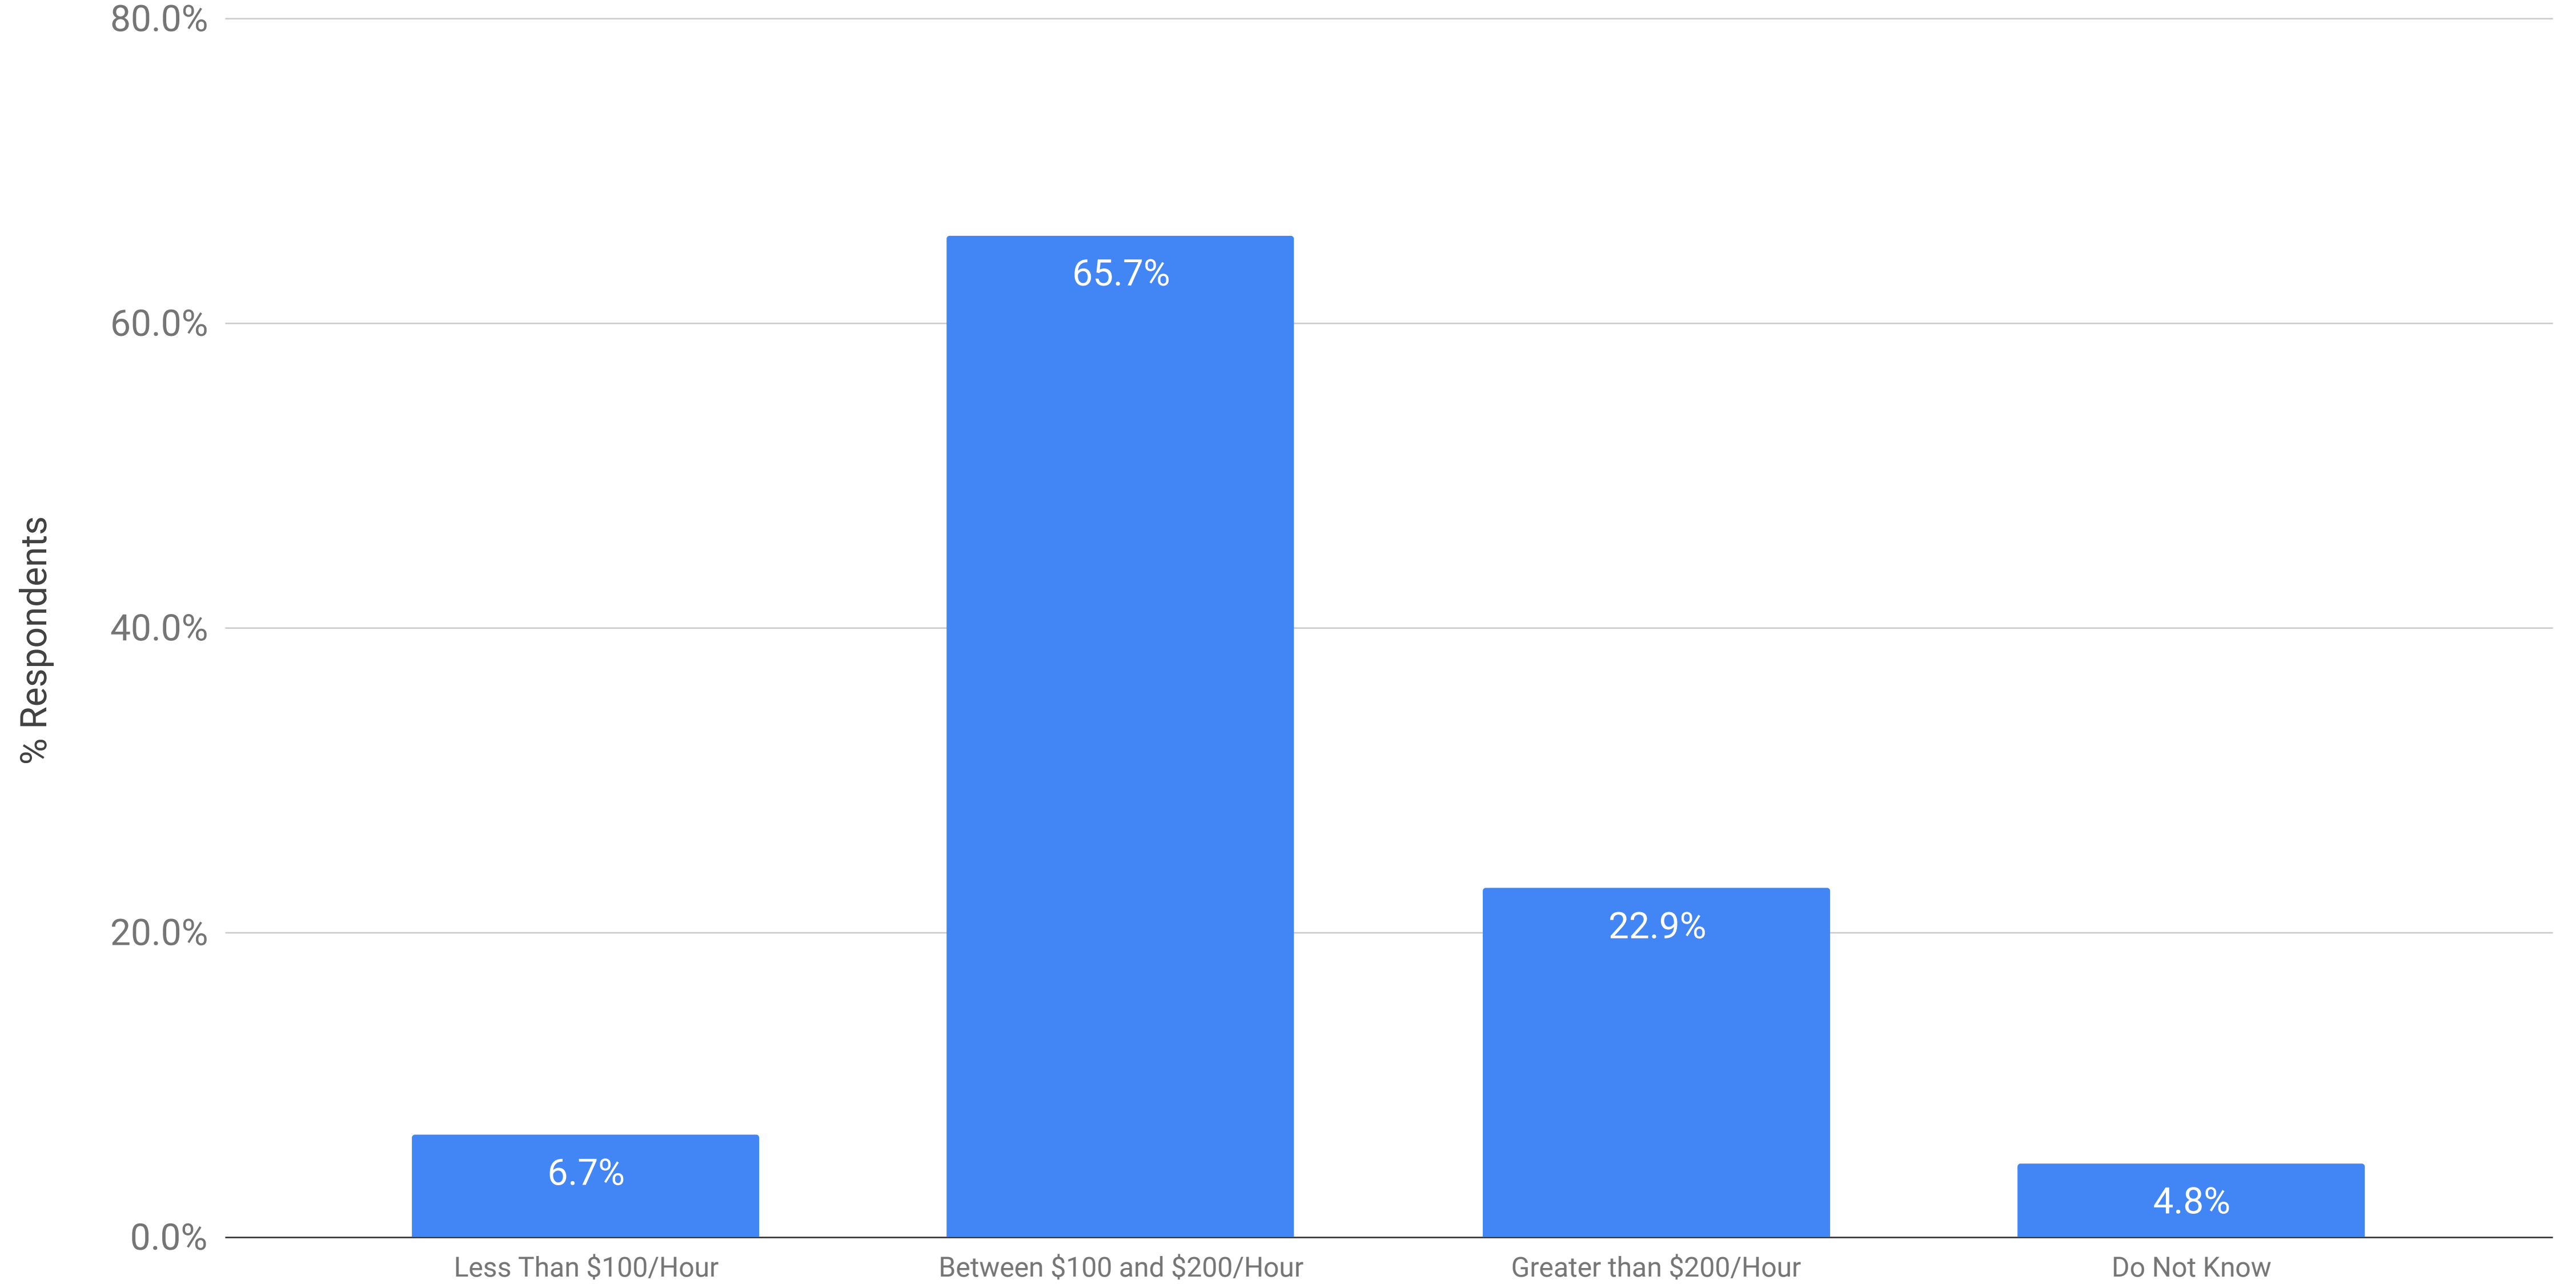

Processing Pricing: Per Hour Cost of Project Management Support for eDiscovery

Summer 2020 eDiscovery Pricing Survey (n=105)