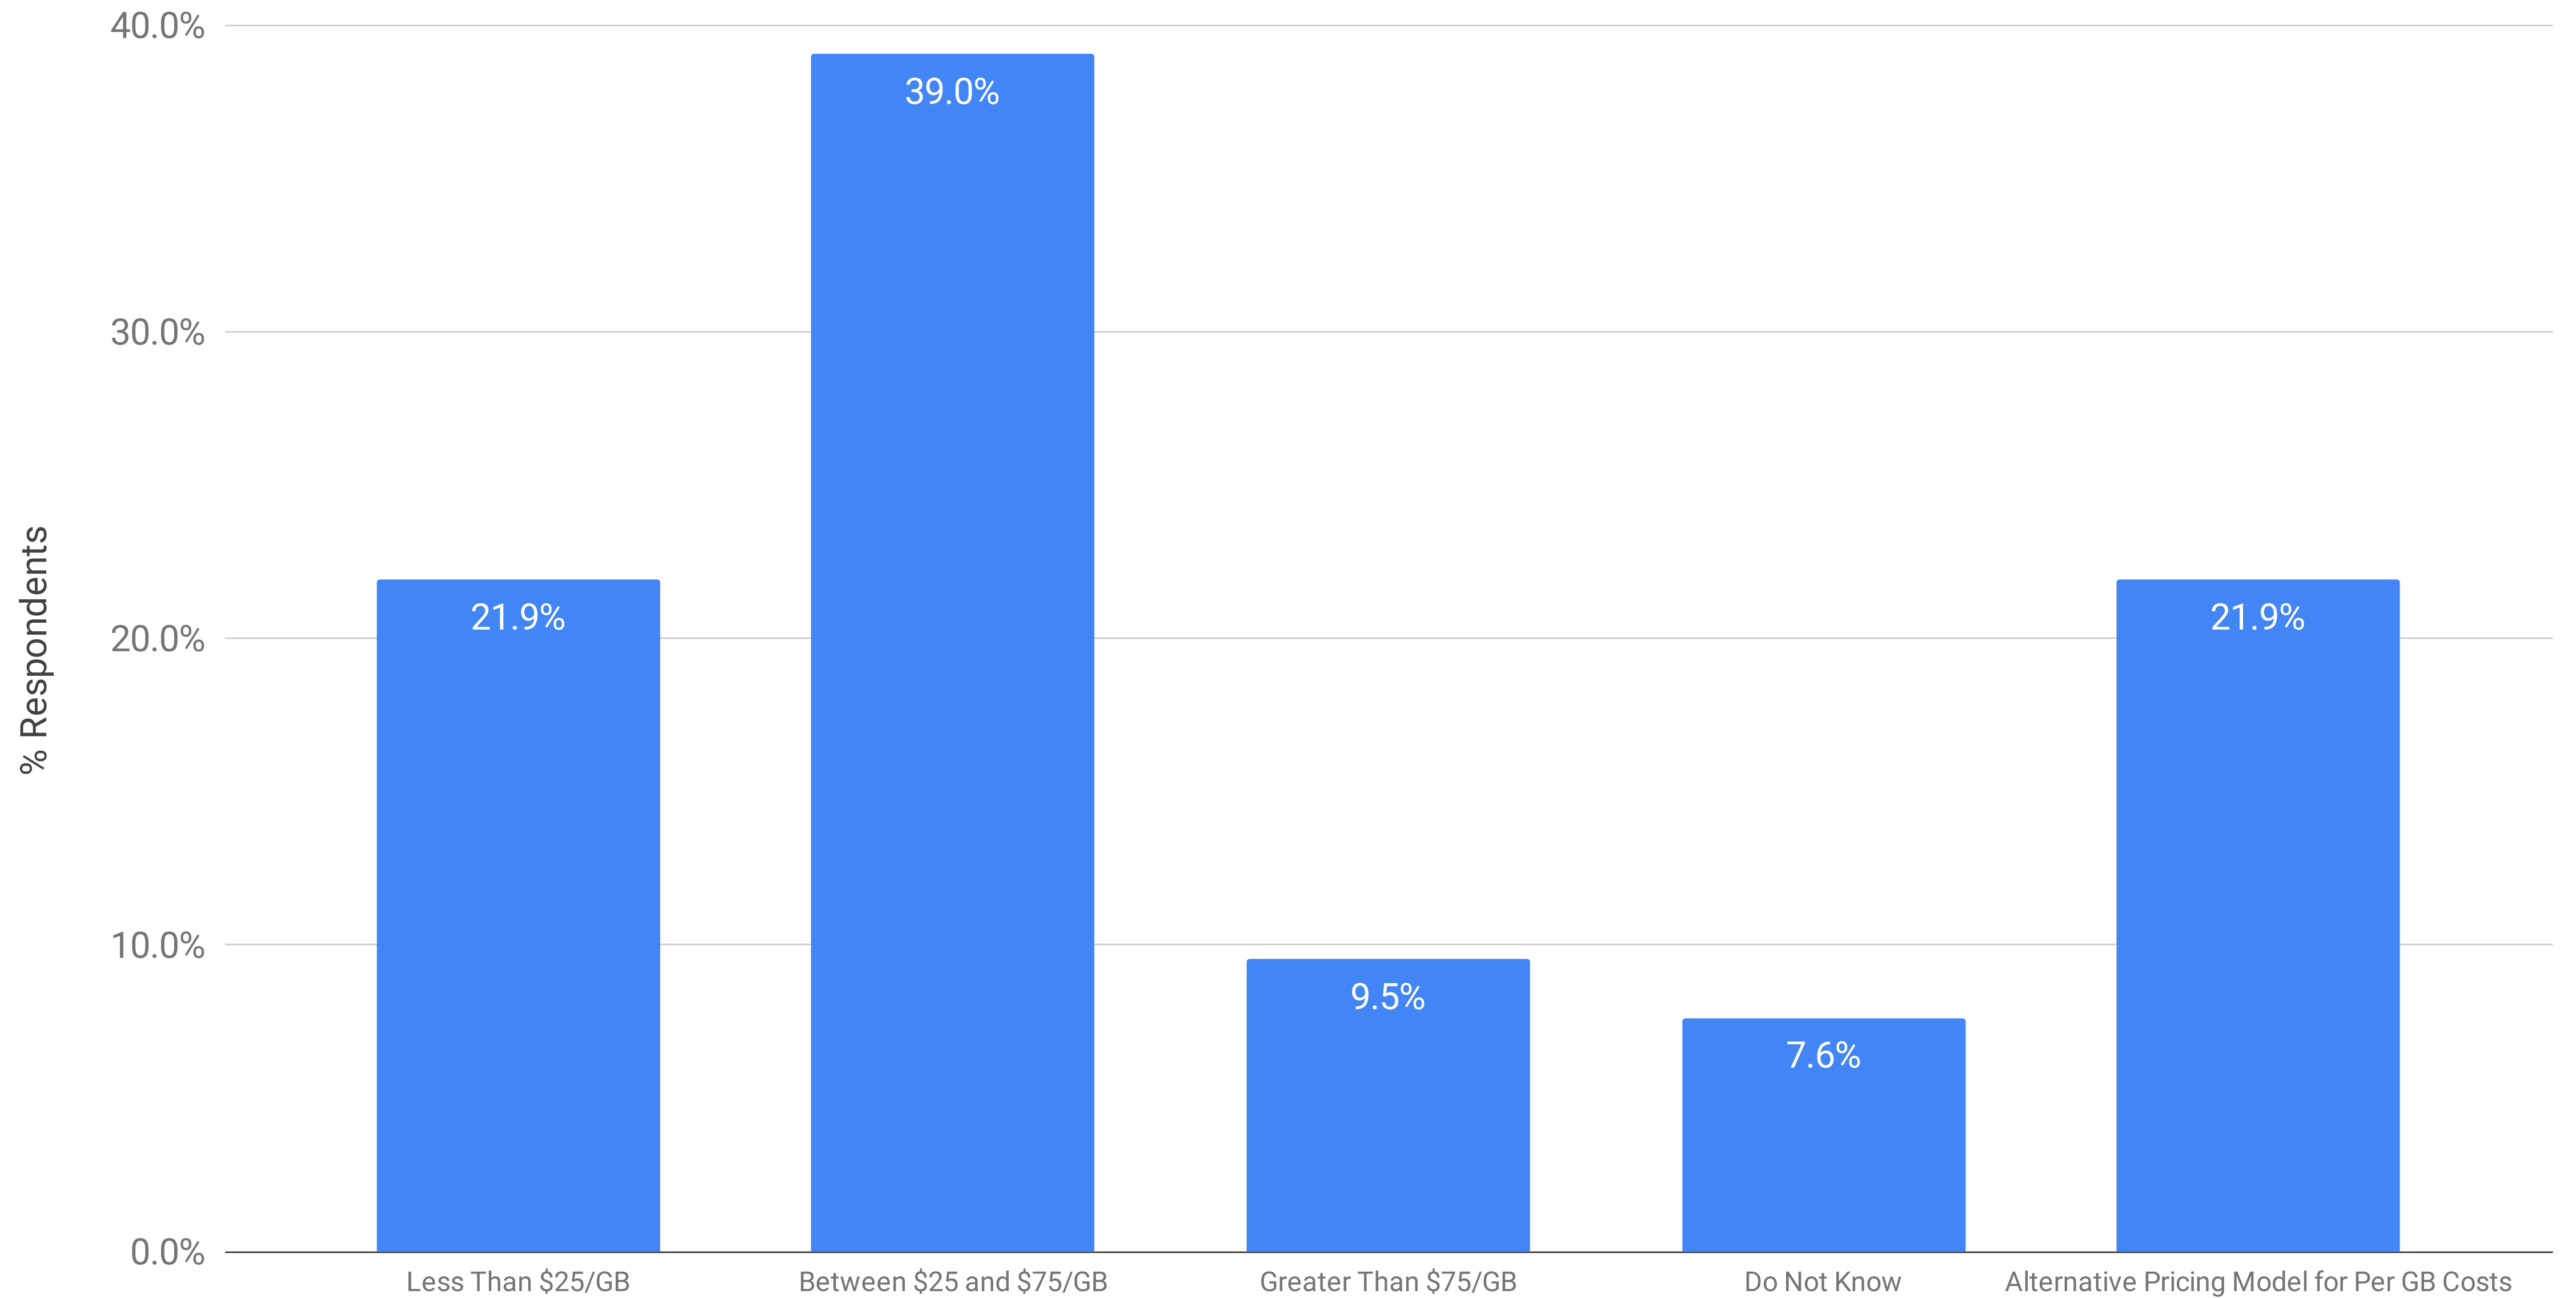

Processing Pricing: Per GB Cost to Process ESI Based on Volume at Ingestion

Summer 2021 eDiscovery Pricing Survey (n=105)