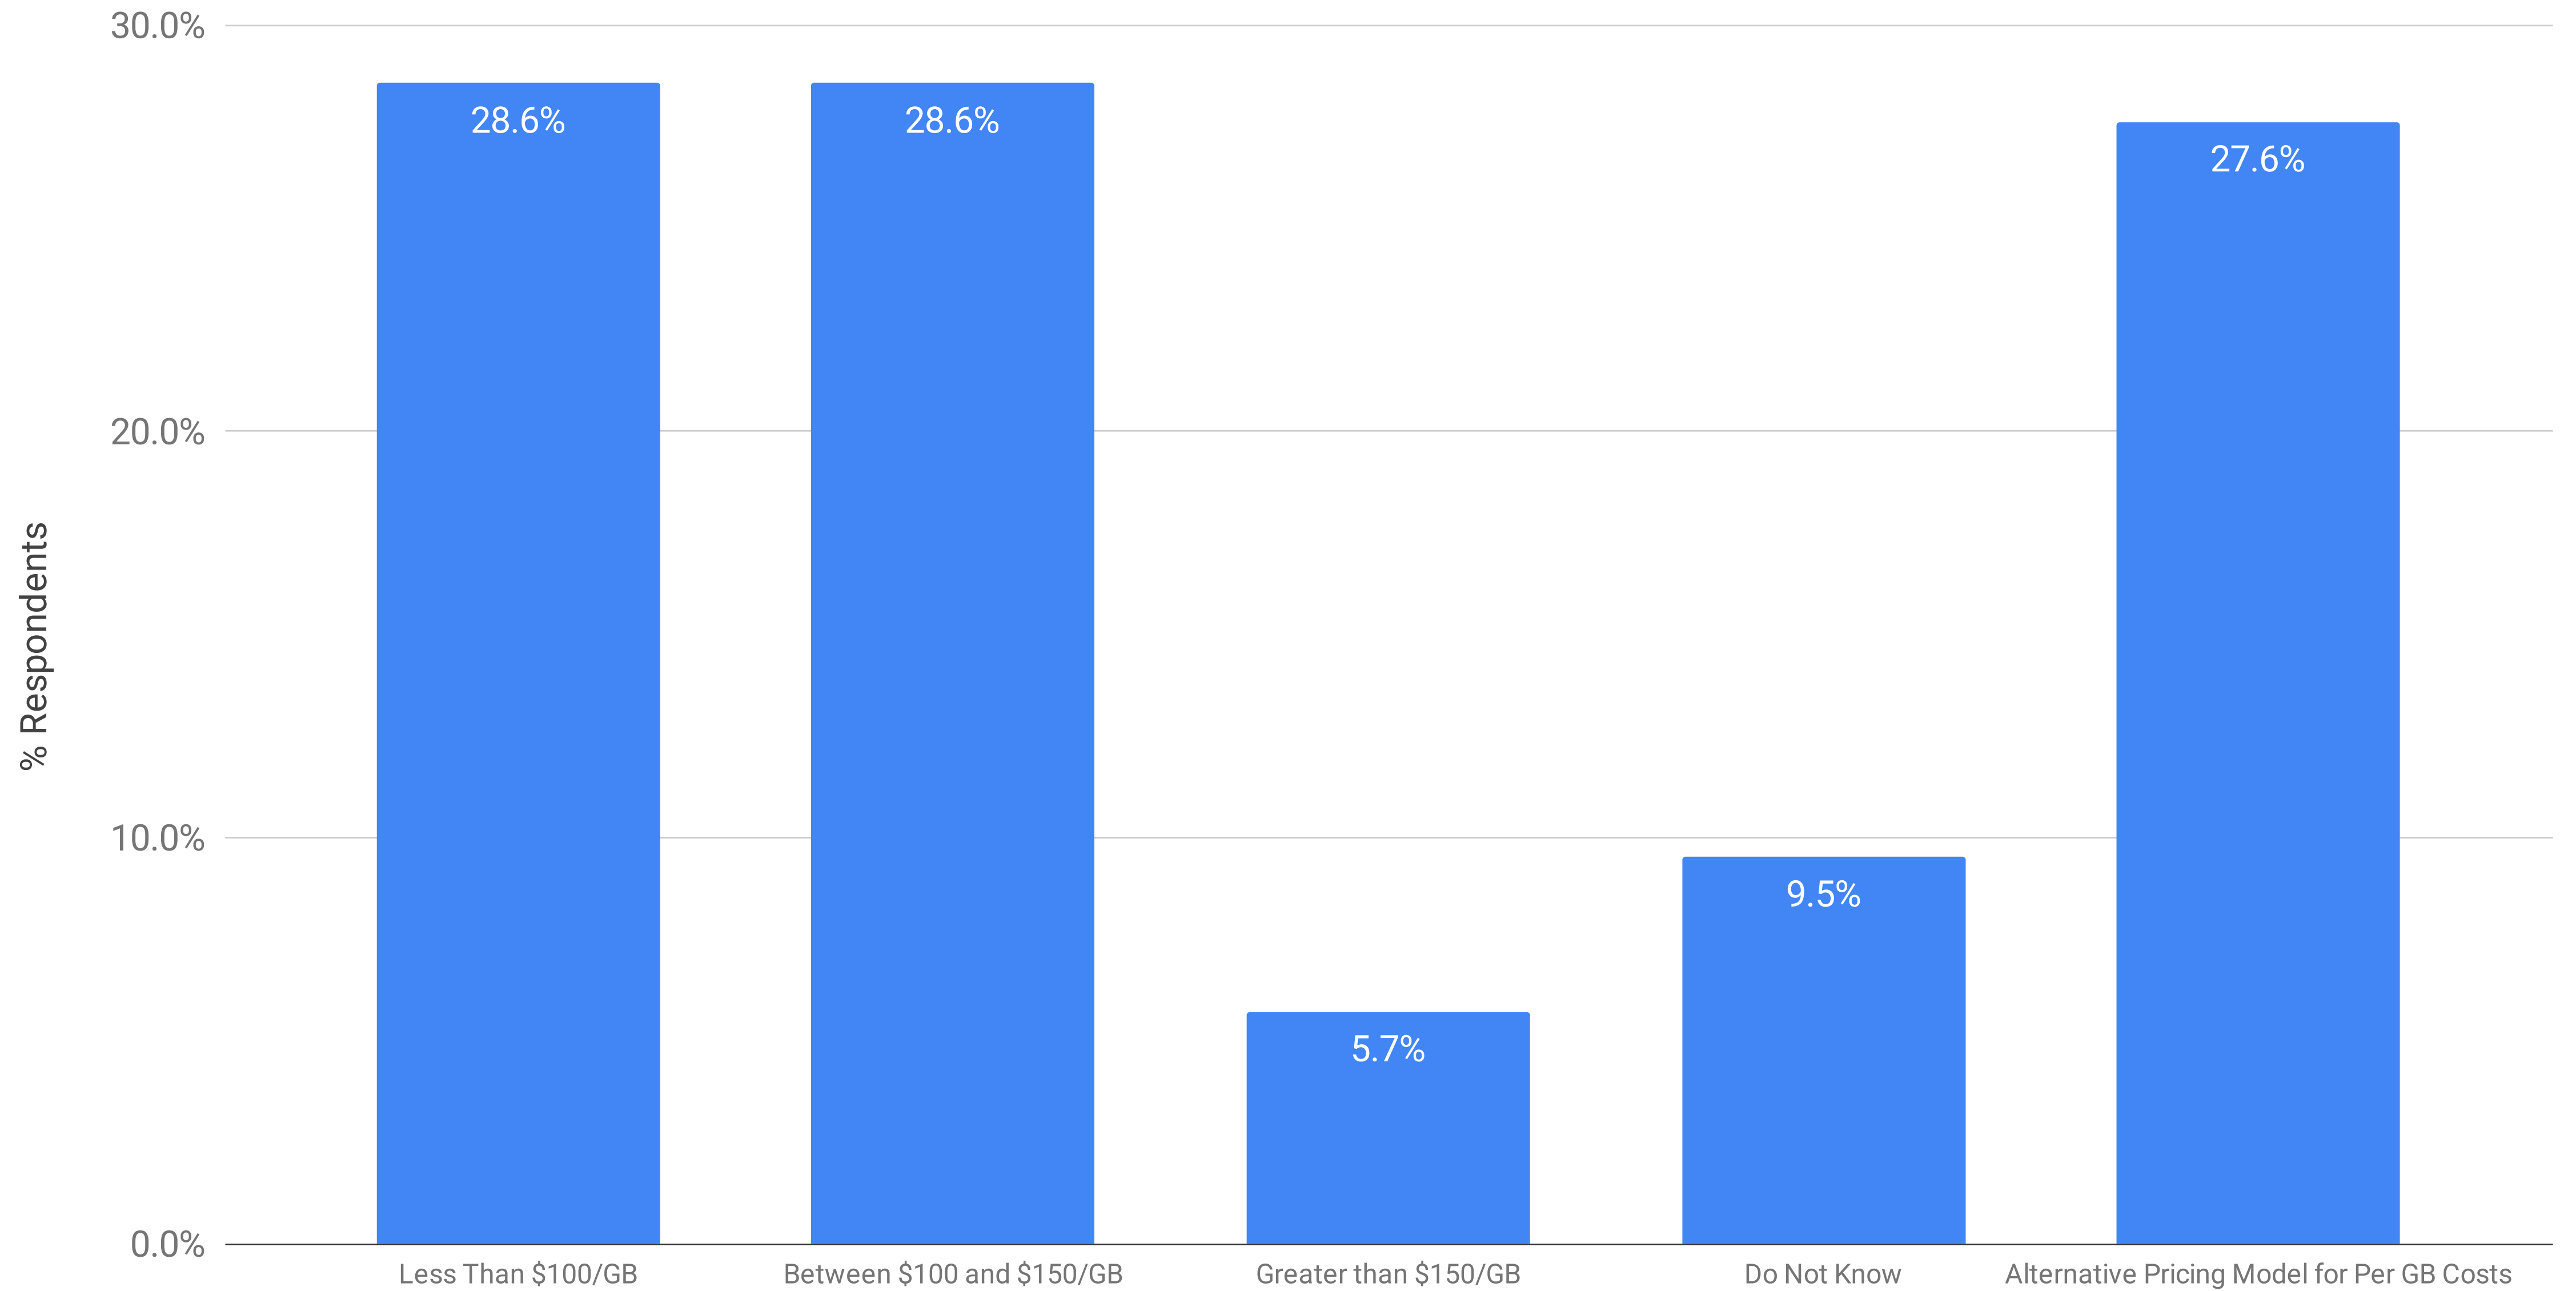

Processing Pricing: Per GB Cost to Process ESI Based on Volume at Completion of Processing

Summer 2021 eDiscovery Pricing Survey (n=105)