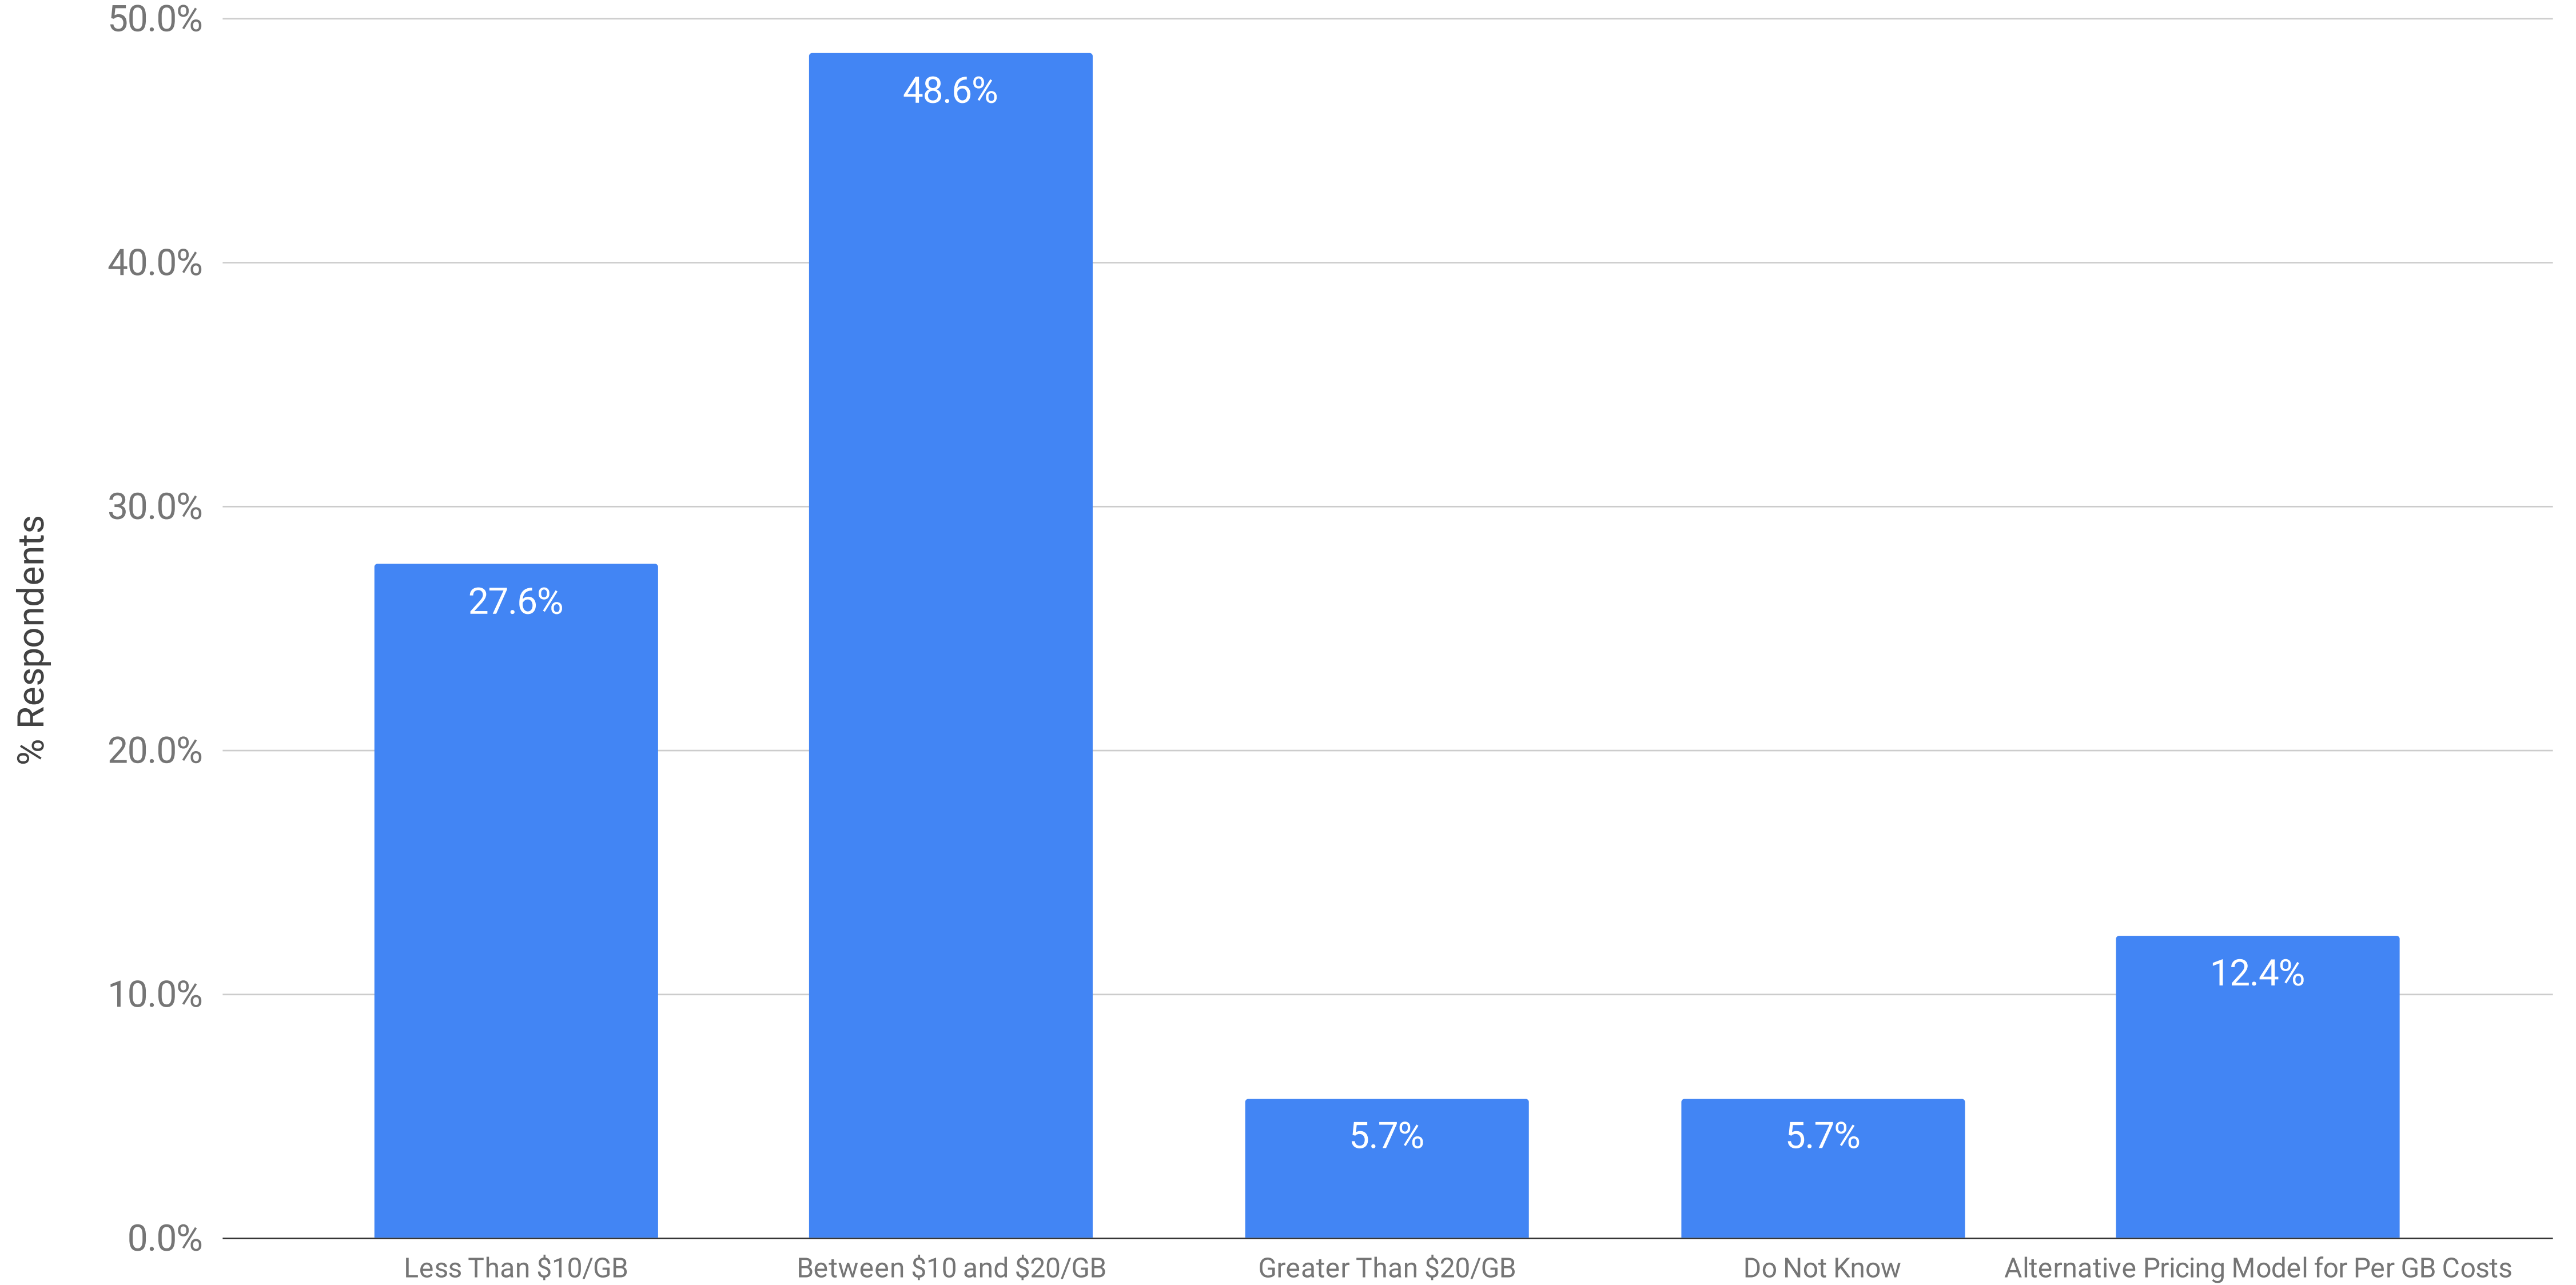

Processing Pricing: Per GB Cost Per Month to Host ESI without Analytics

Summer 2021 eDiscovery Pricing Survey (n=105)