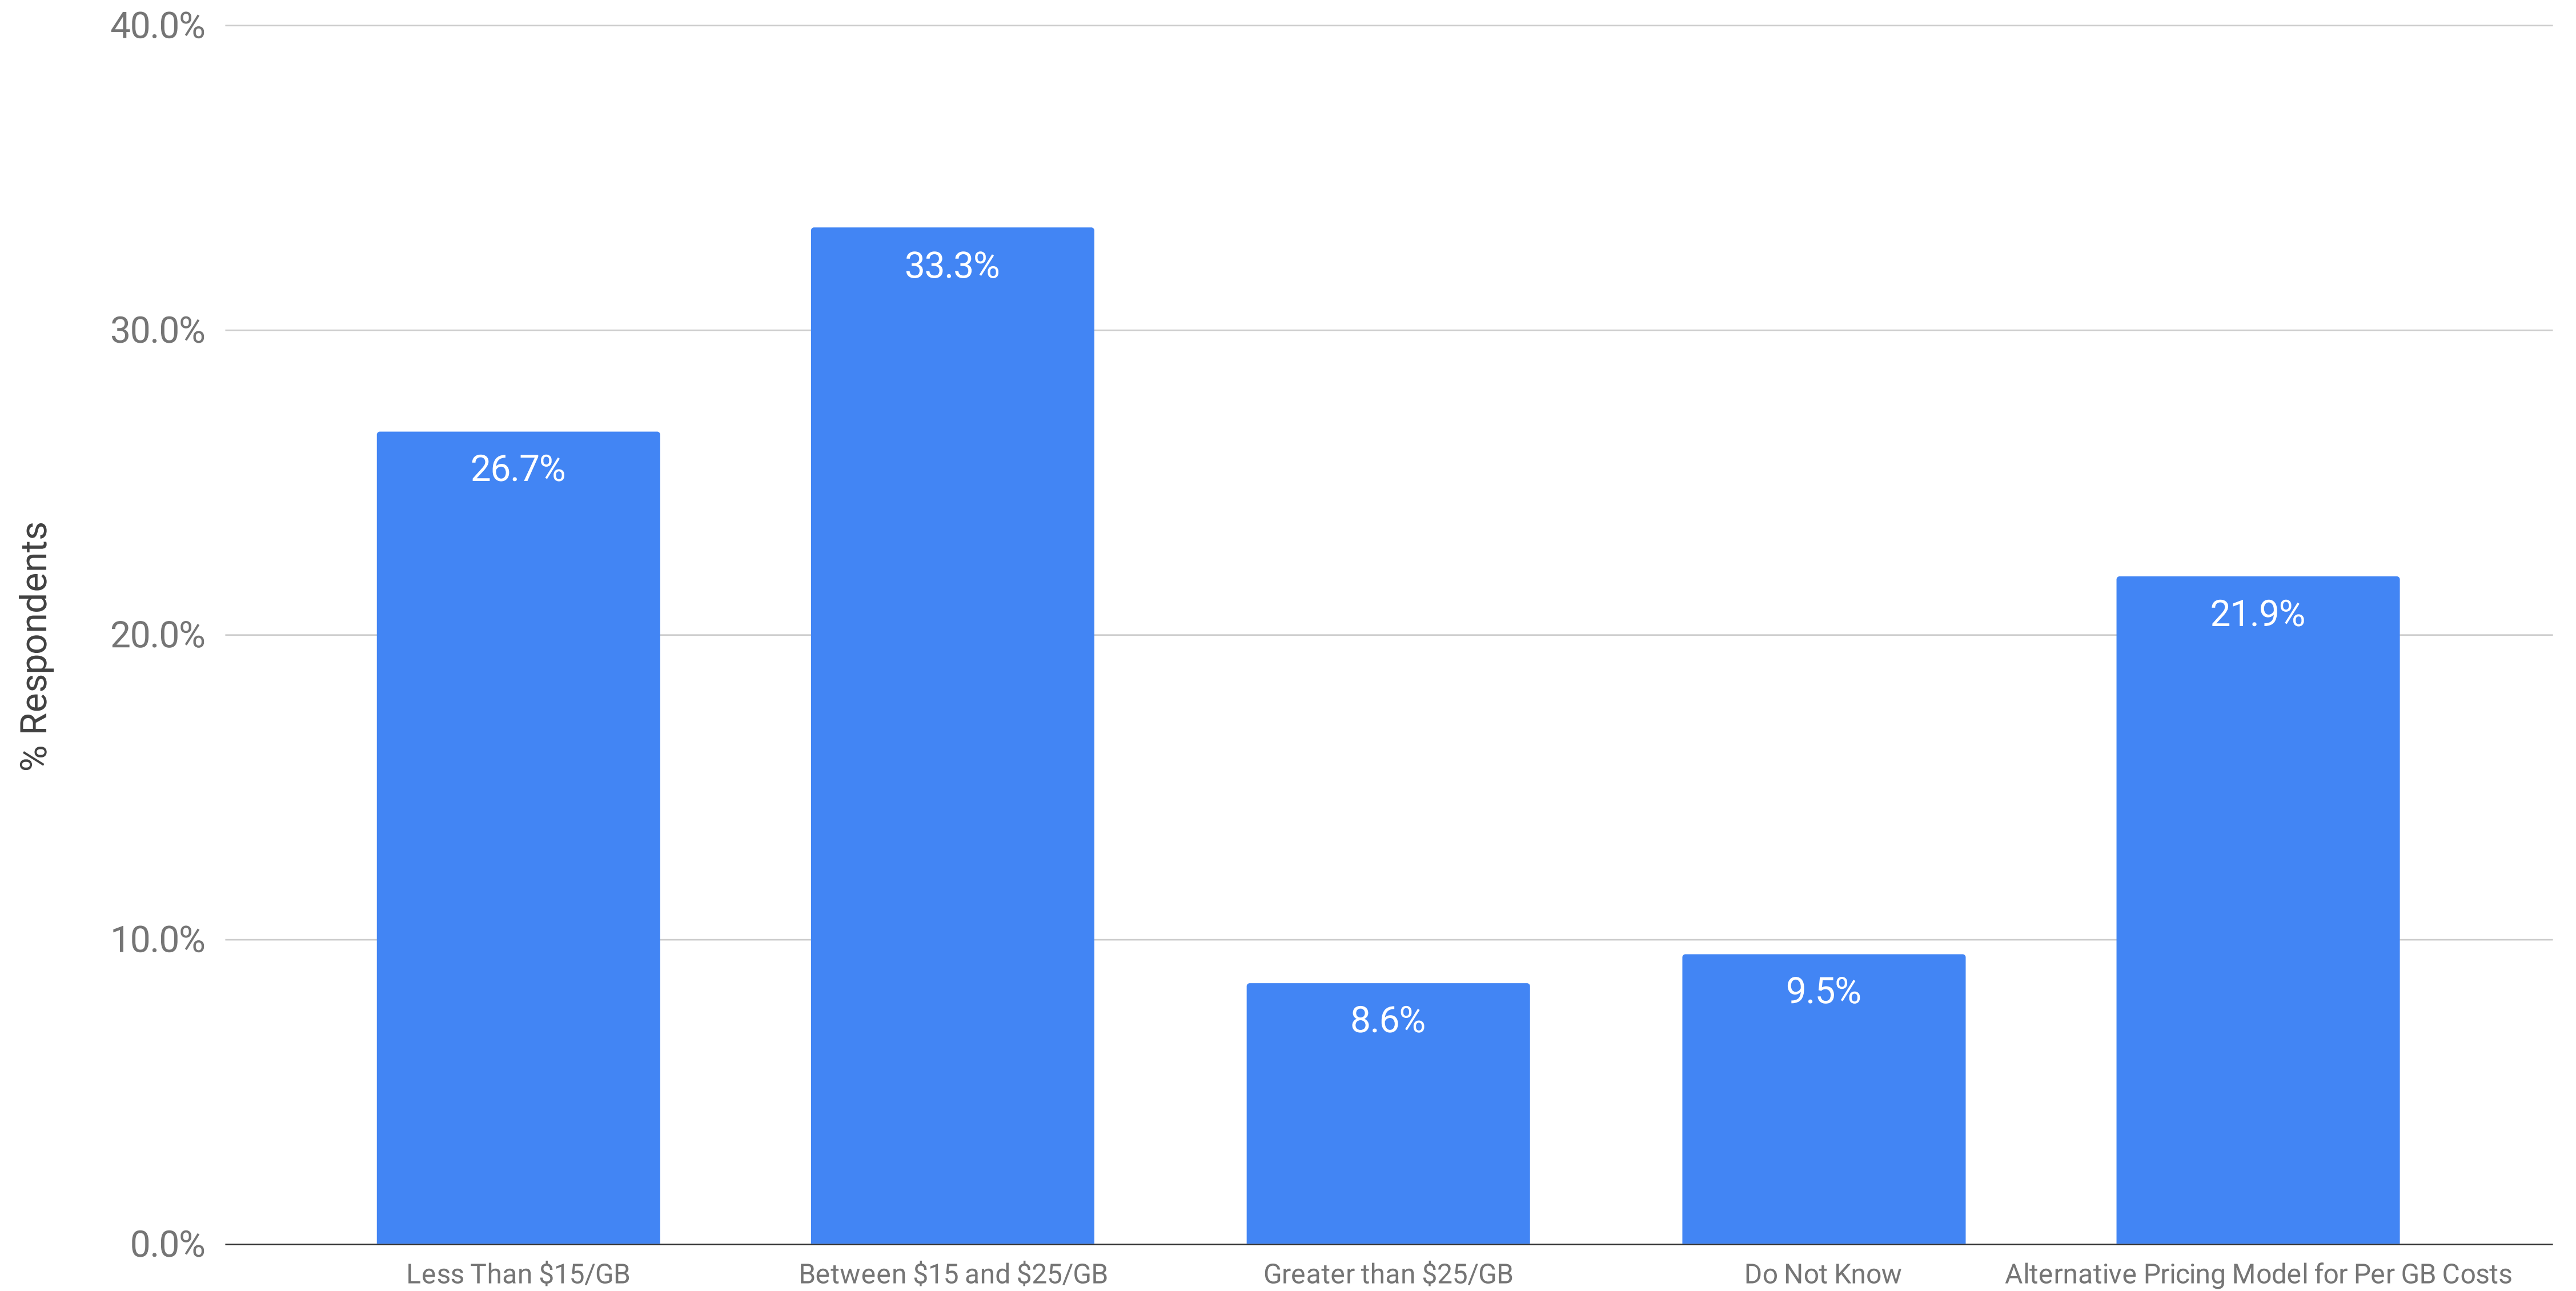

Processing Pricing: Per GB Cost Per Month to Host ESI with Analytics

Summer 2021 eDiscovery Pricing Survey (n=105)