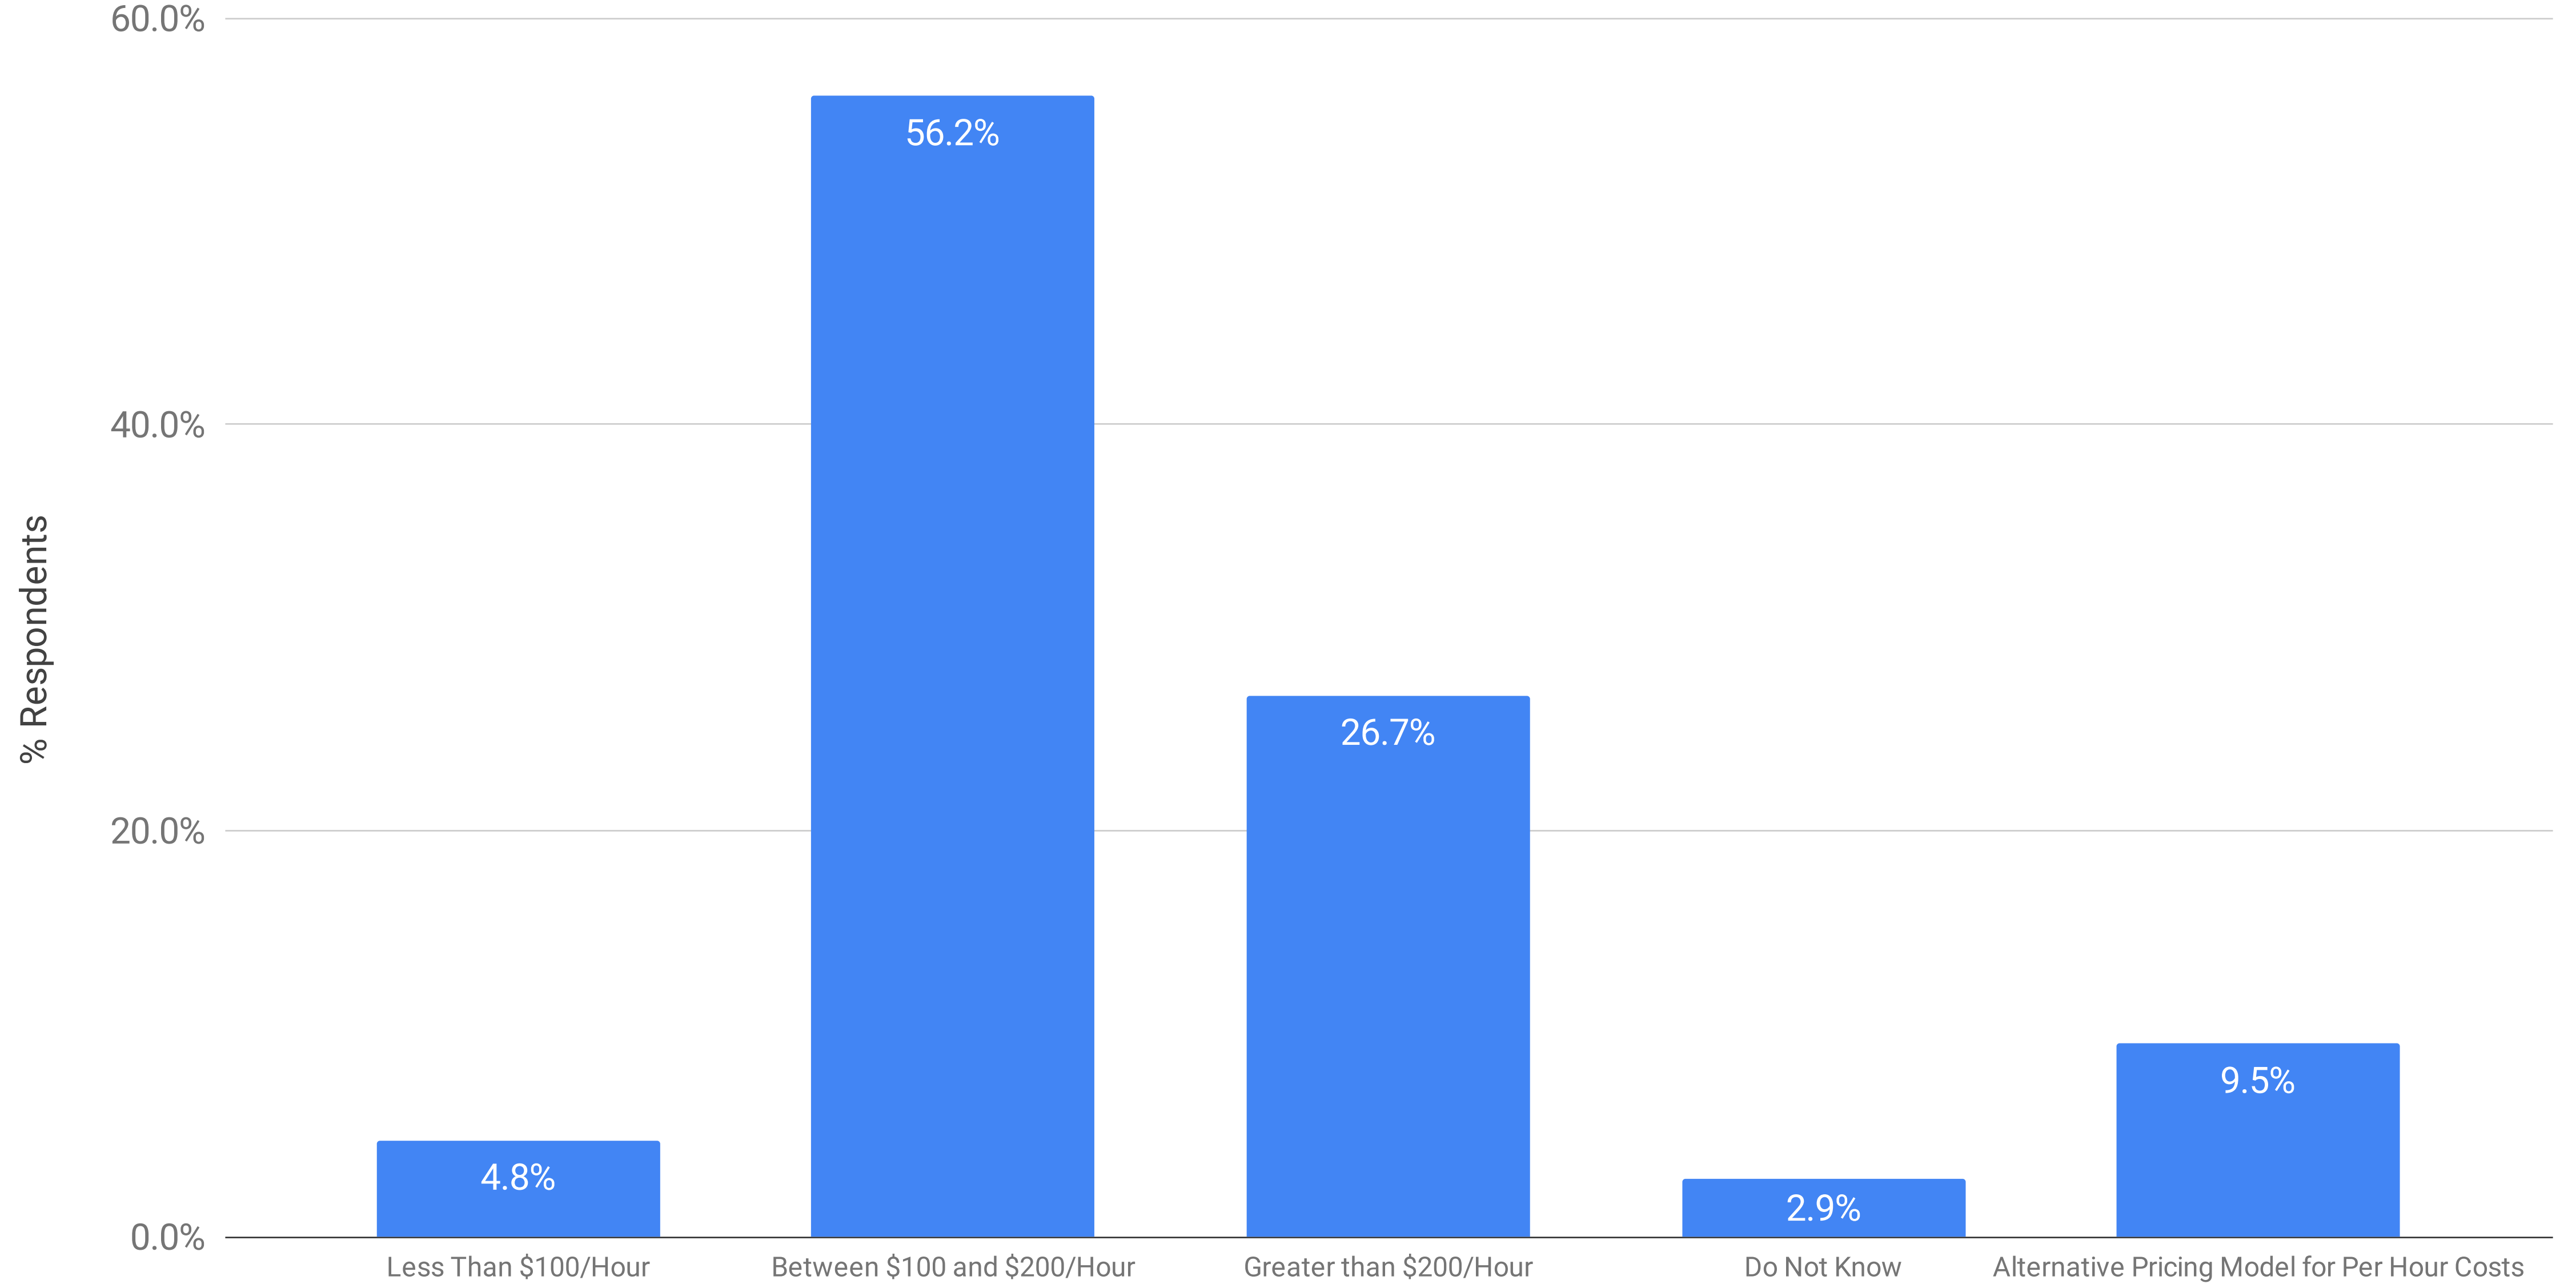

Processing Pricing: Per Hour Cost of Project Management Support for eDiscovery

Summer 2021 eDiscovery Pricing Survey (n=105)