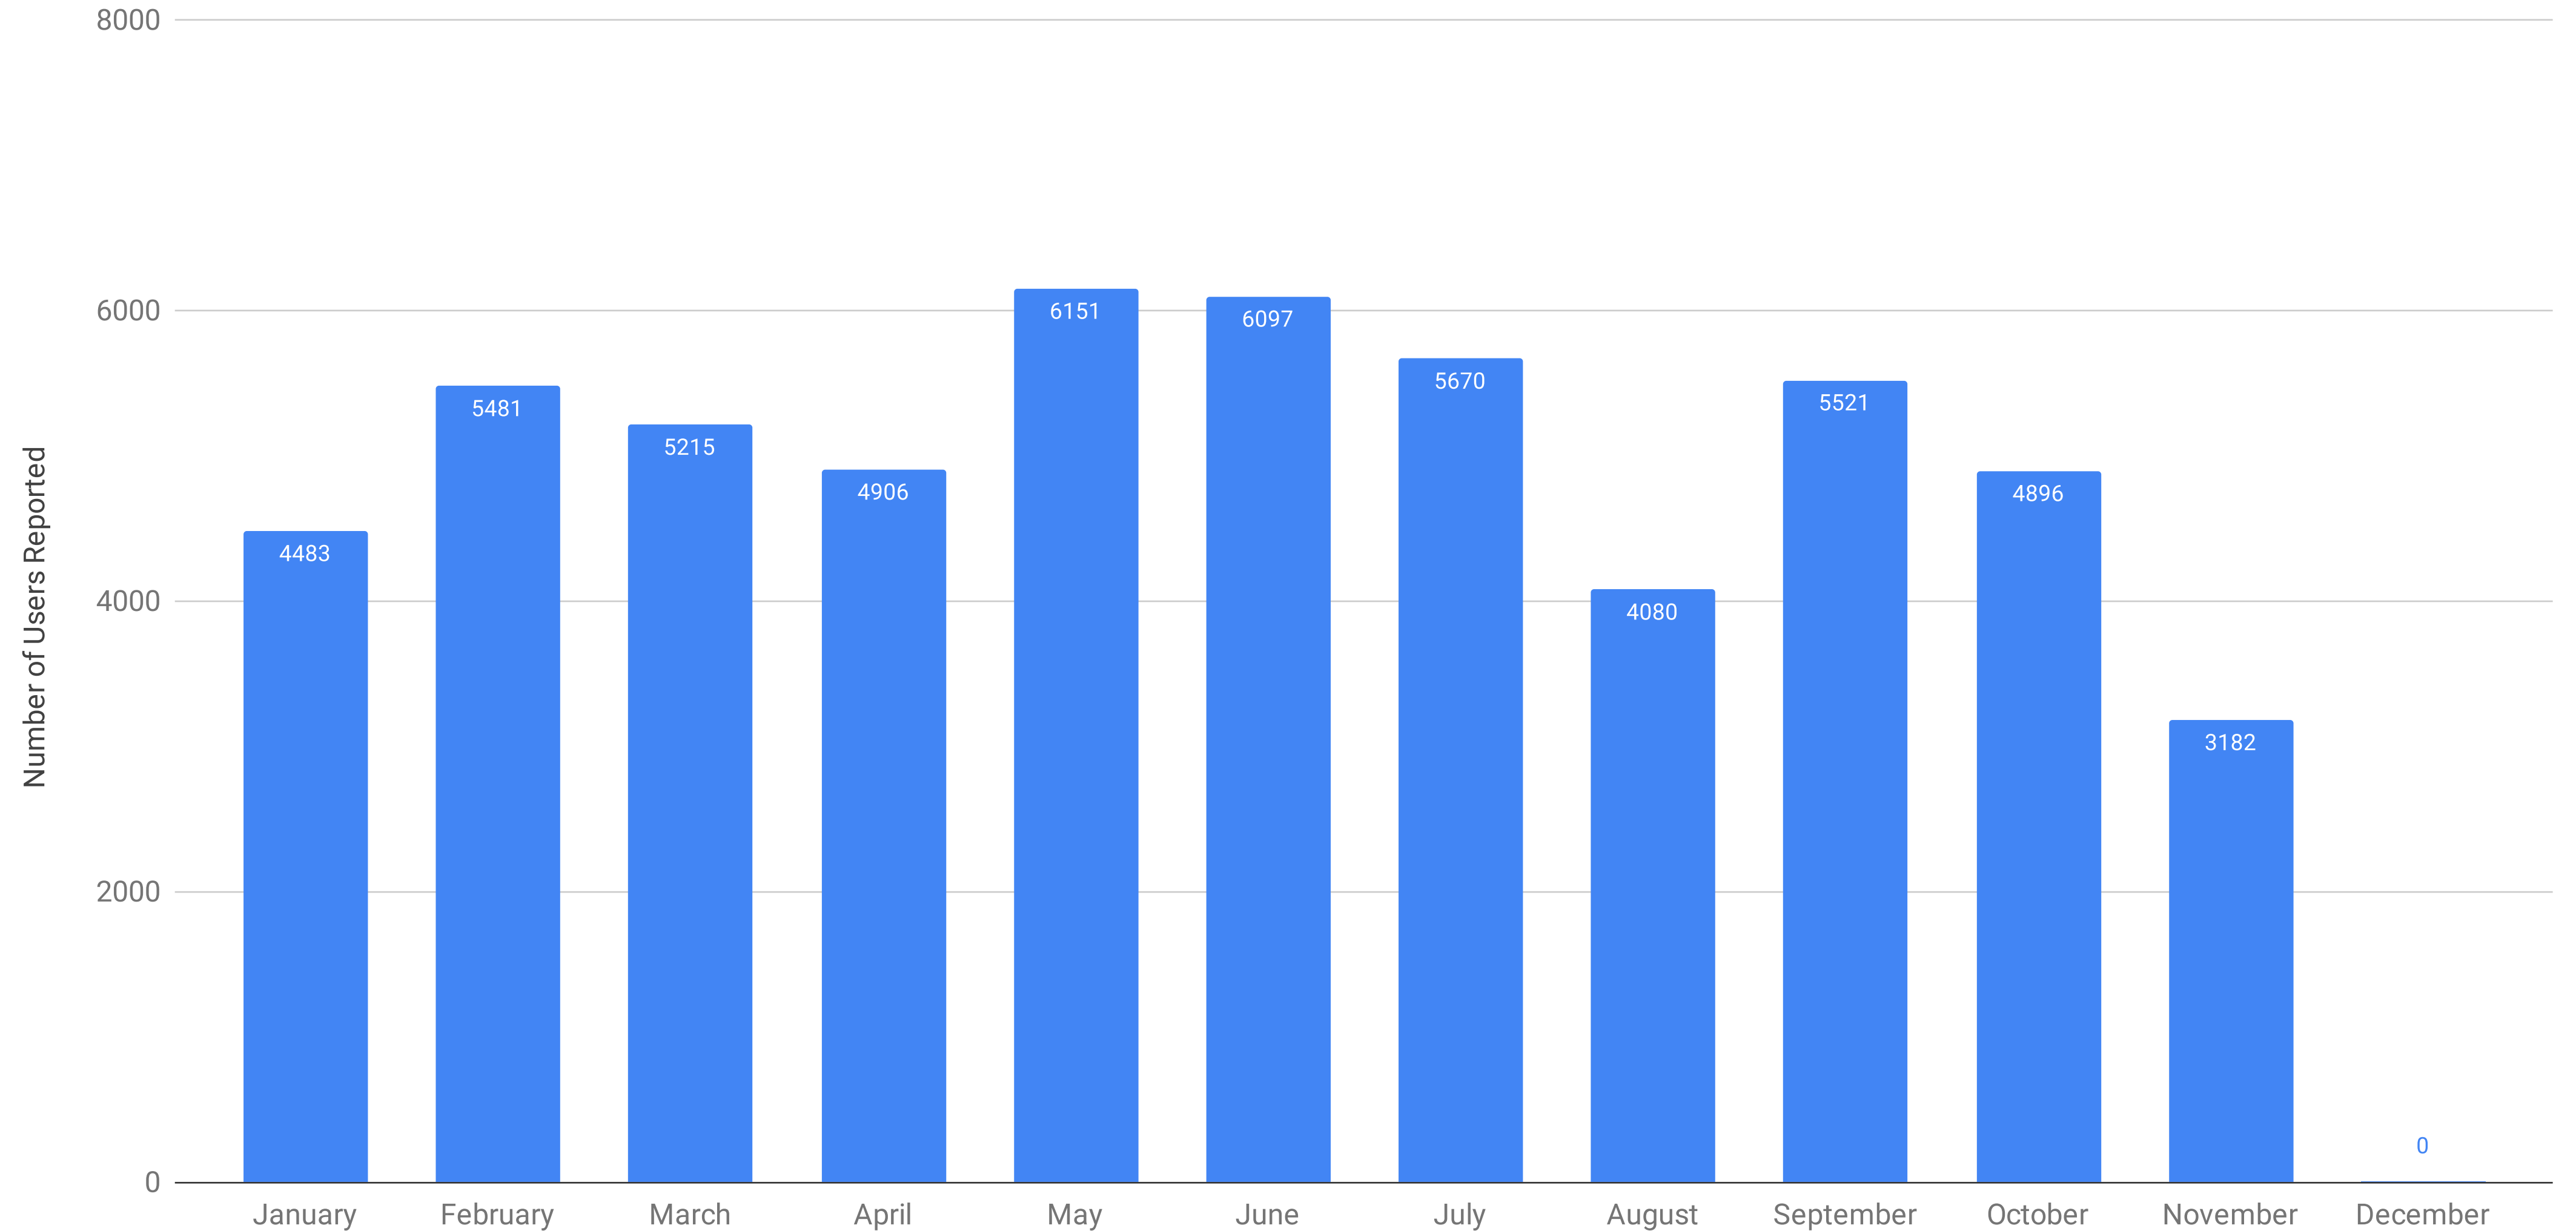

ComplexDiscovery Audience Overview - All Users

The Total Number of Users as Recorded Each Month with Google Analytics

Current Reporting (1 January - 15 November 2021)