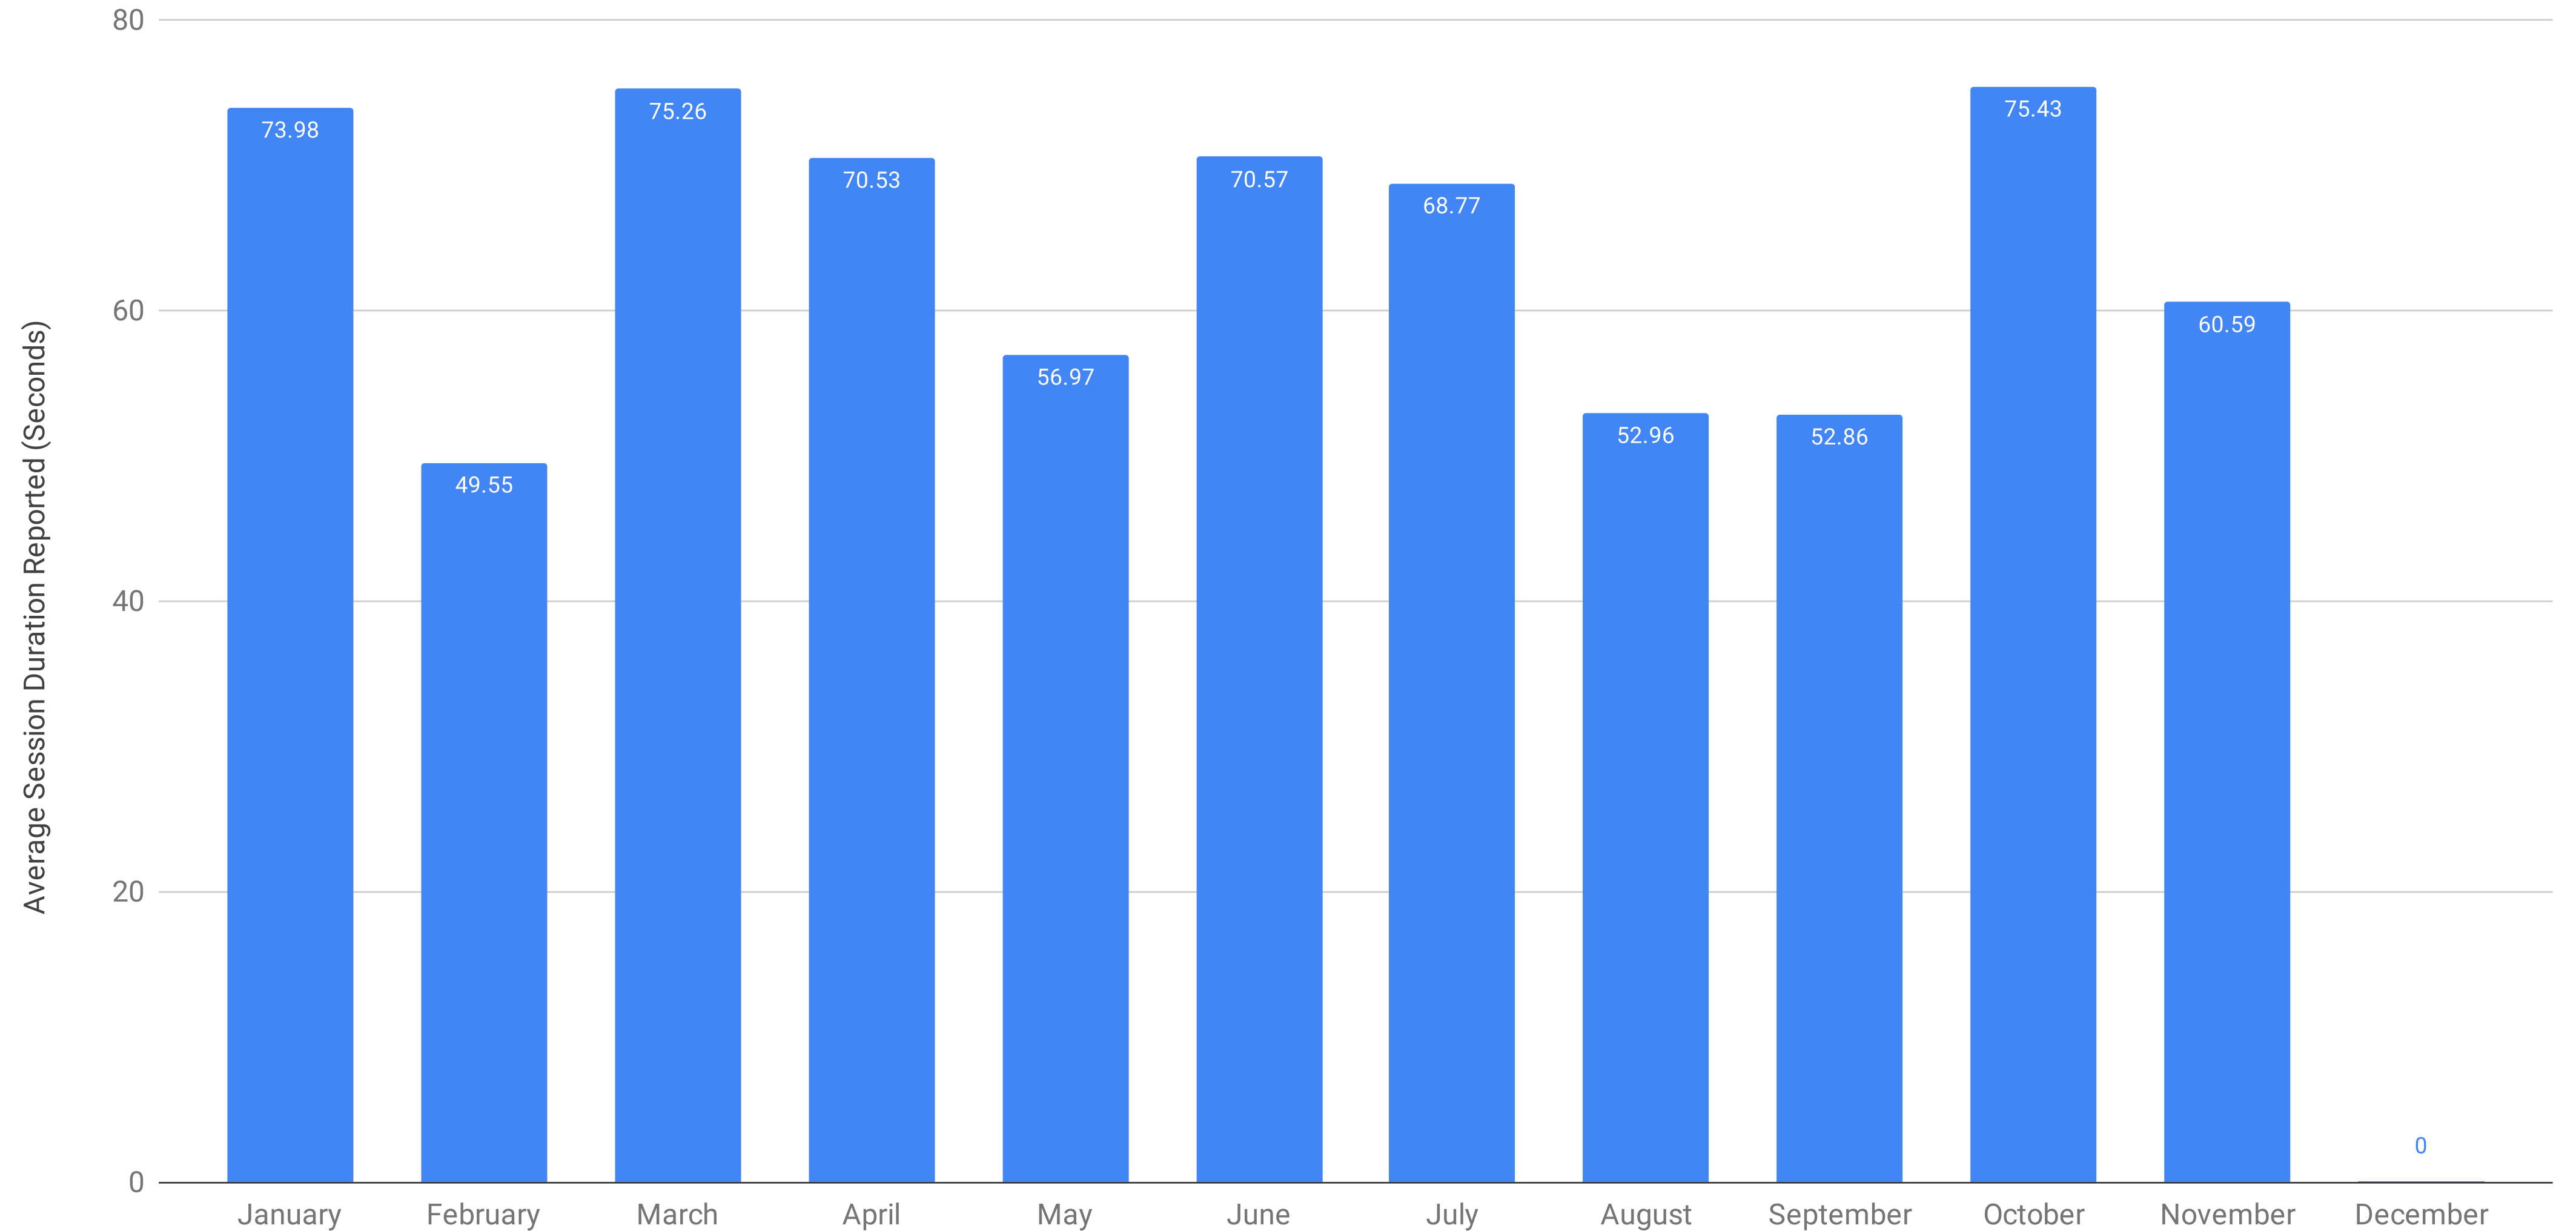

ComplexDiscovery Audience Overview - Average Session Duration

The Average Session Duration in Seconds as Recorded Each Month with Google Analytics

Current Reporting (1 January - 15 November 2021)