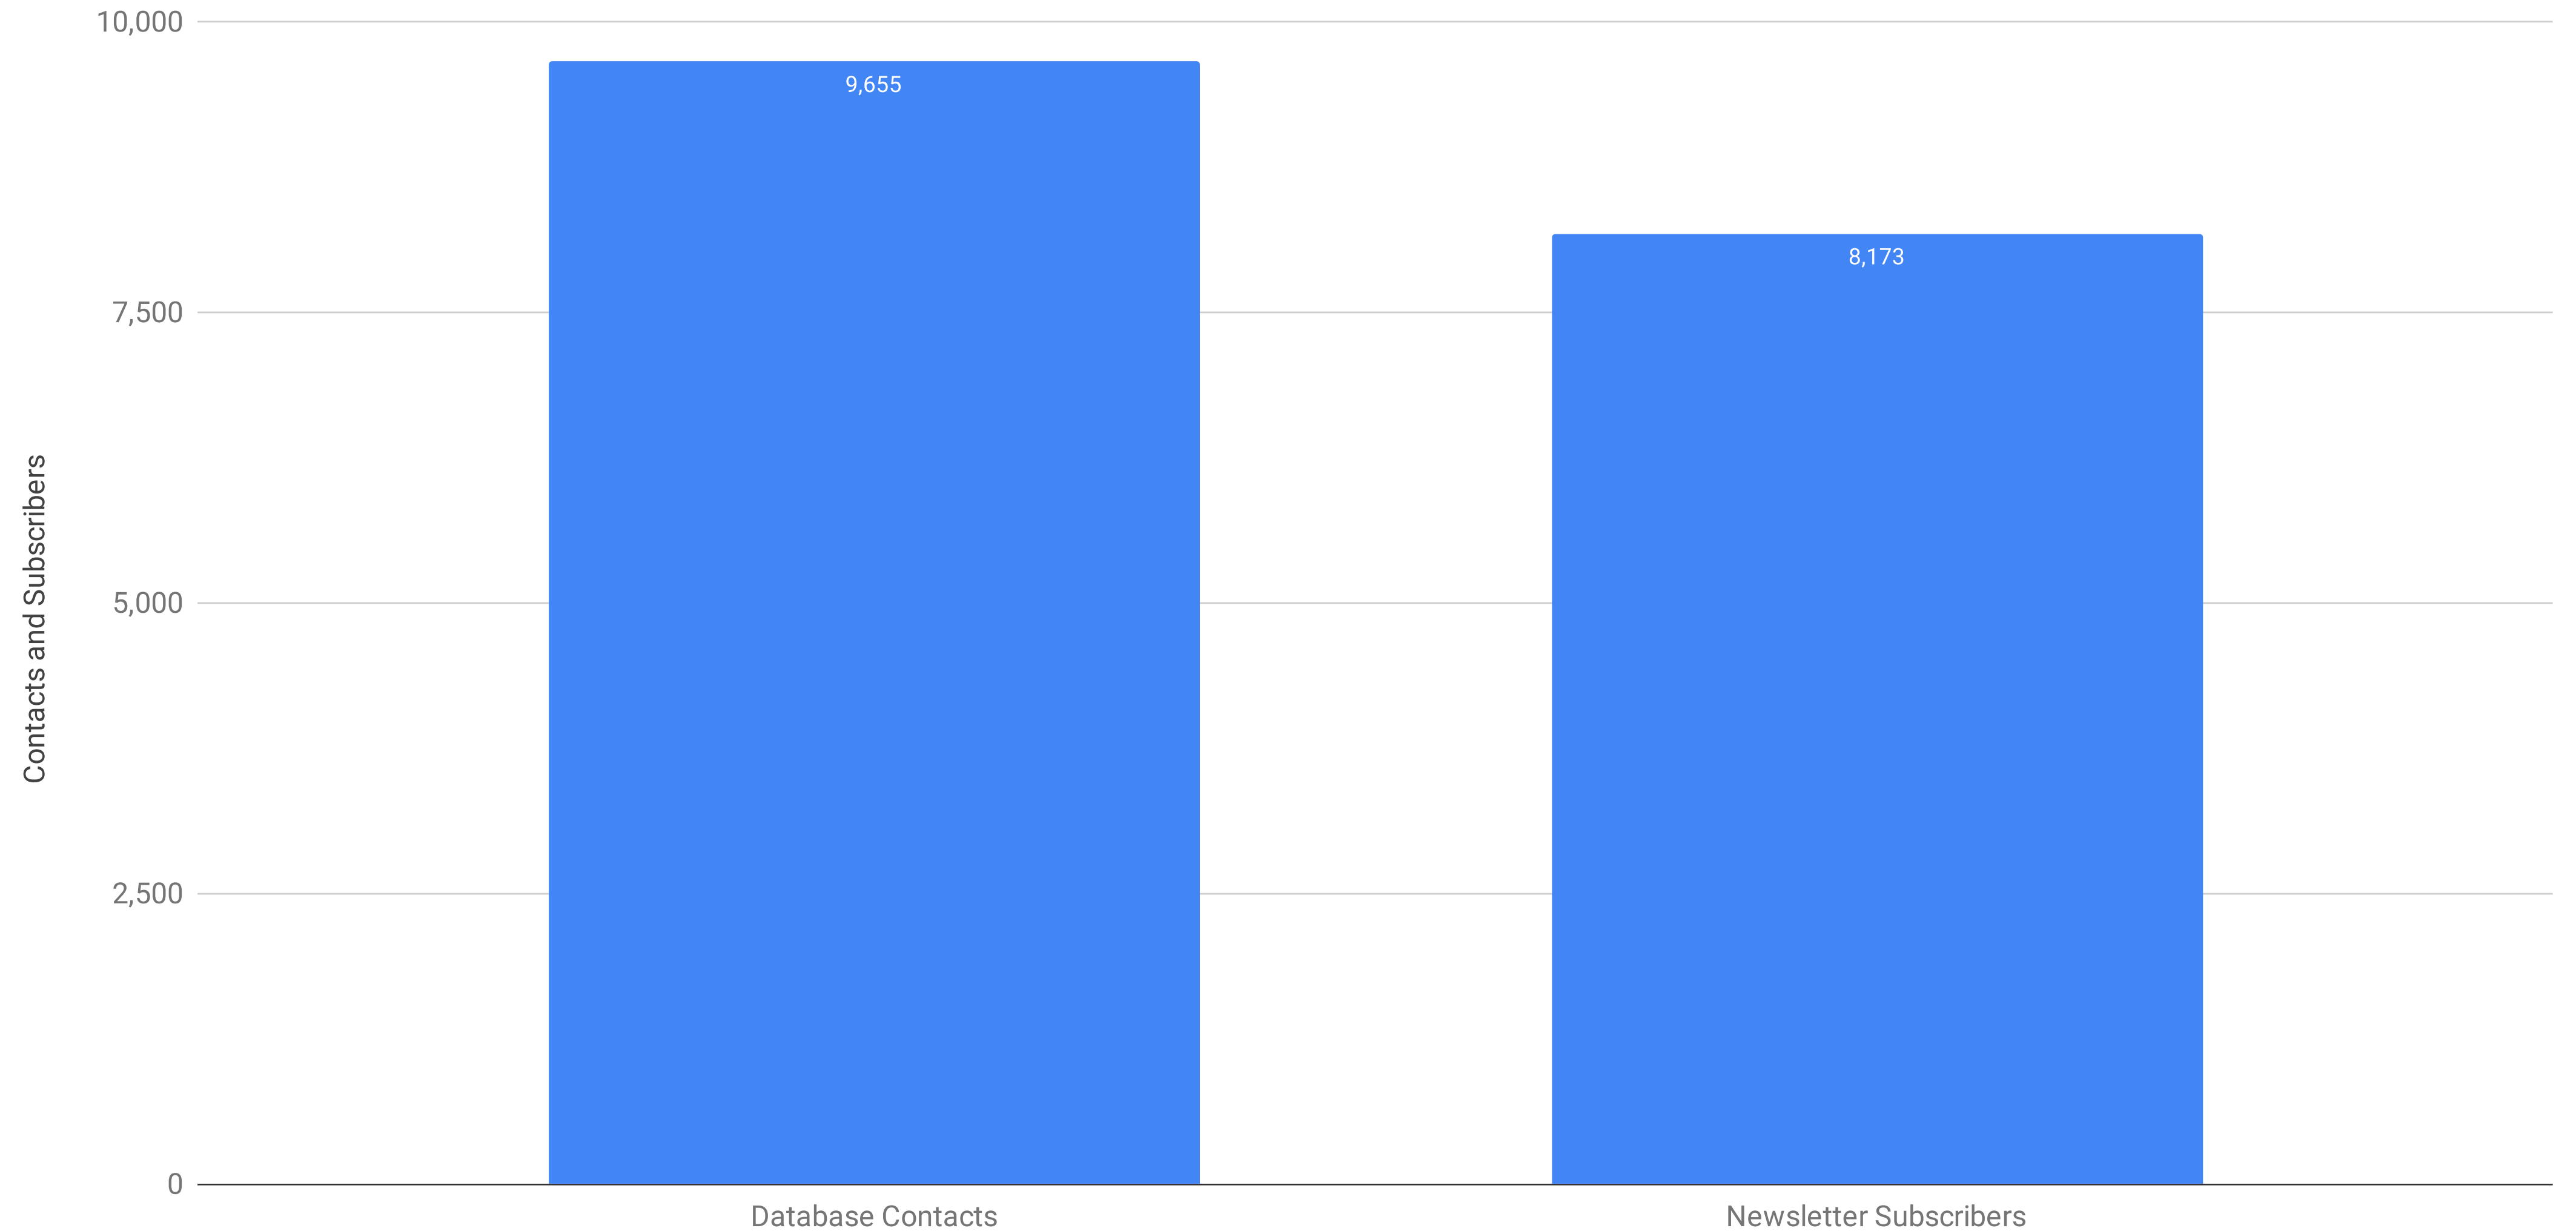

# ComplexDiscovery Audience Overview - Database Contacts and Newsletter Subscribers

The Number of Contacts and Subscribers as Recorded on November 15, 2021 via Pipedrive and Mailchimp

Current Reporting (15 November 2021)