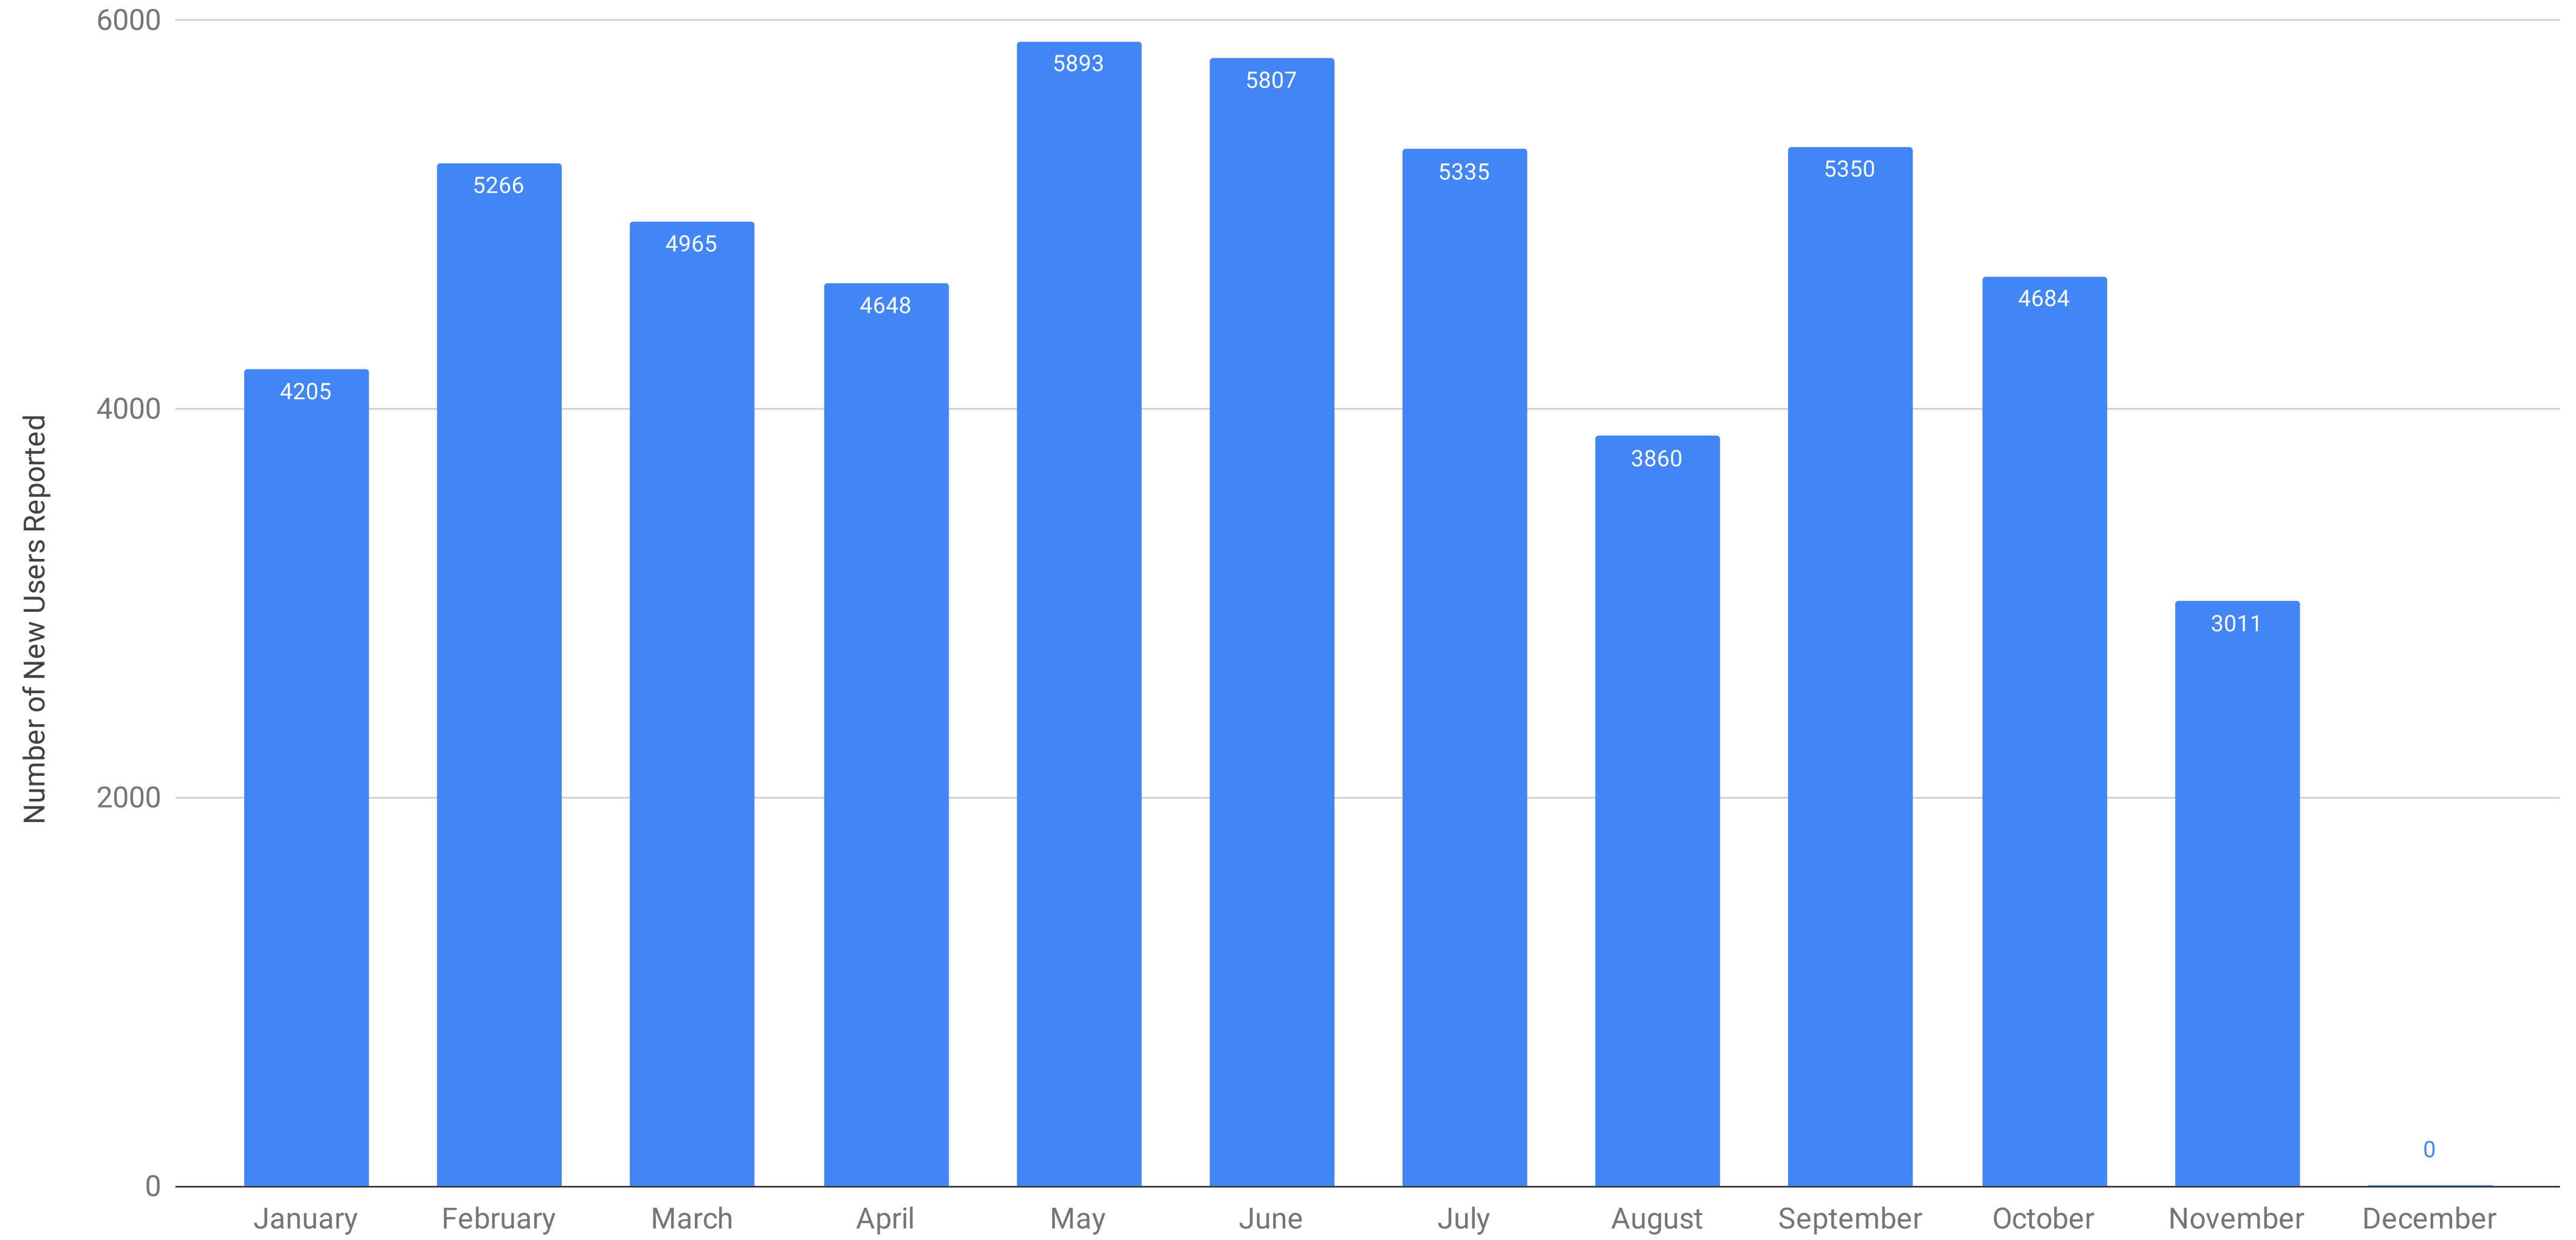

ComplexDiscovery Audience Overview - New Users

The Total Number of New Users as Recorded Each Month with Google Analytics

Current Reporting (1 January - 15 November 2021)