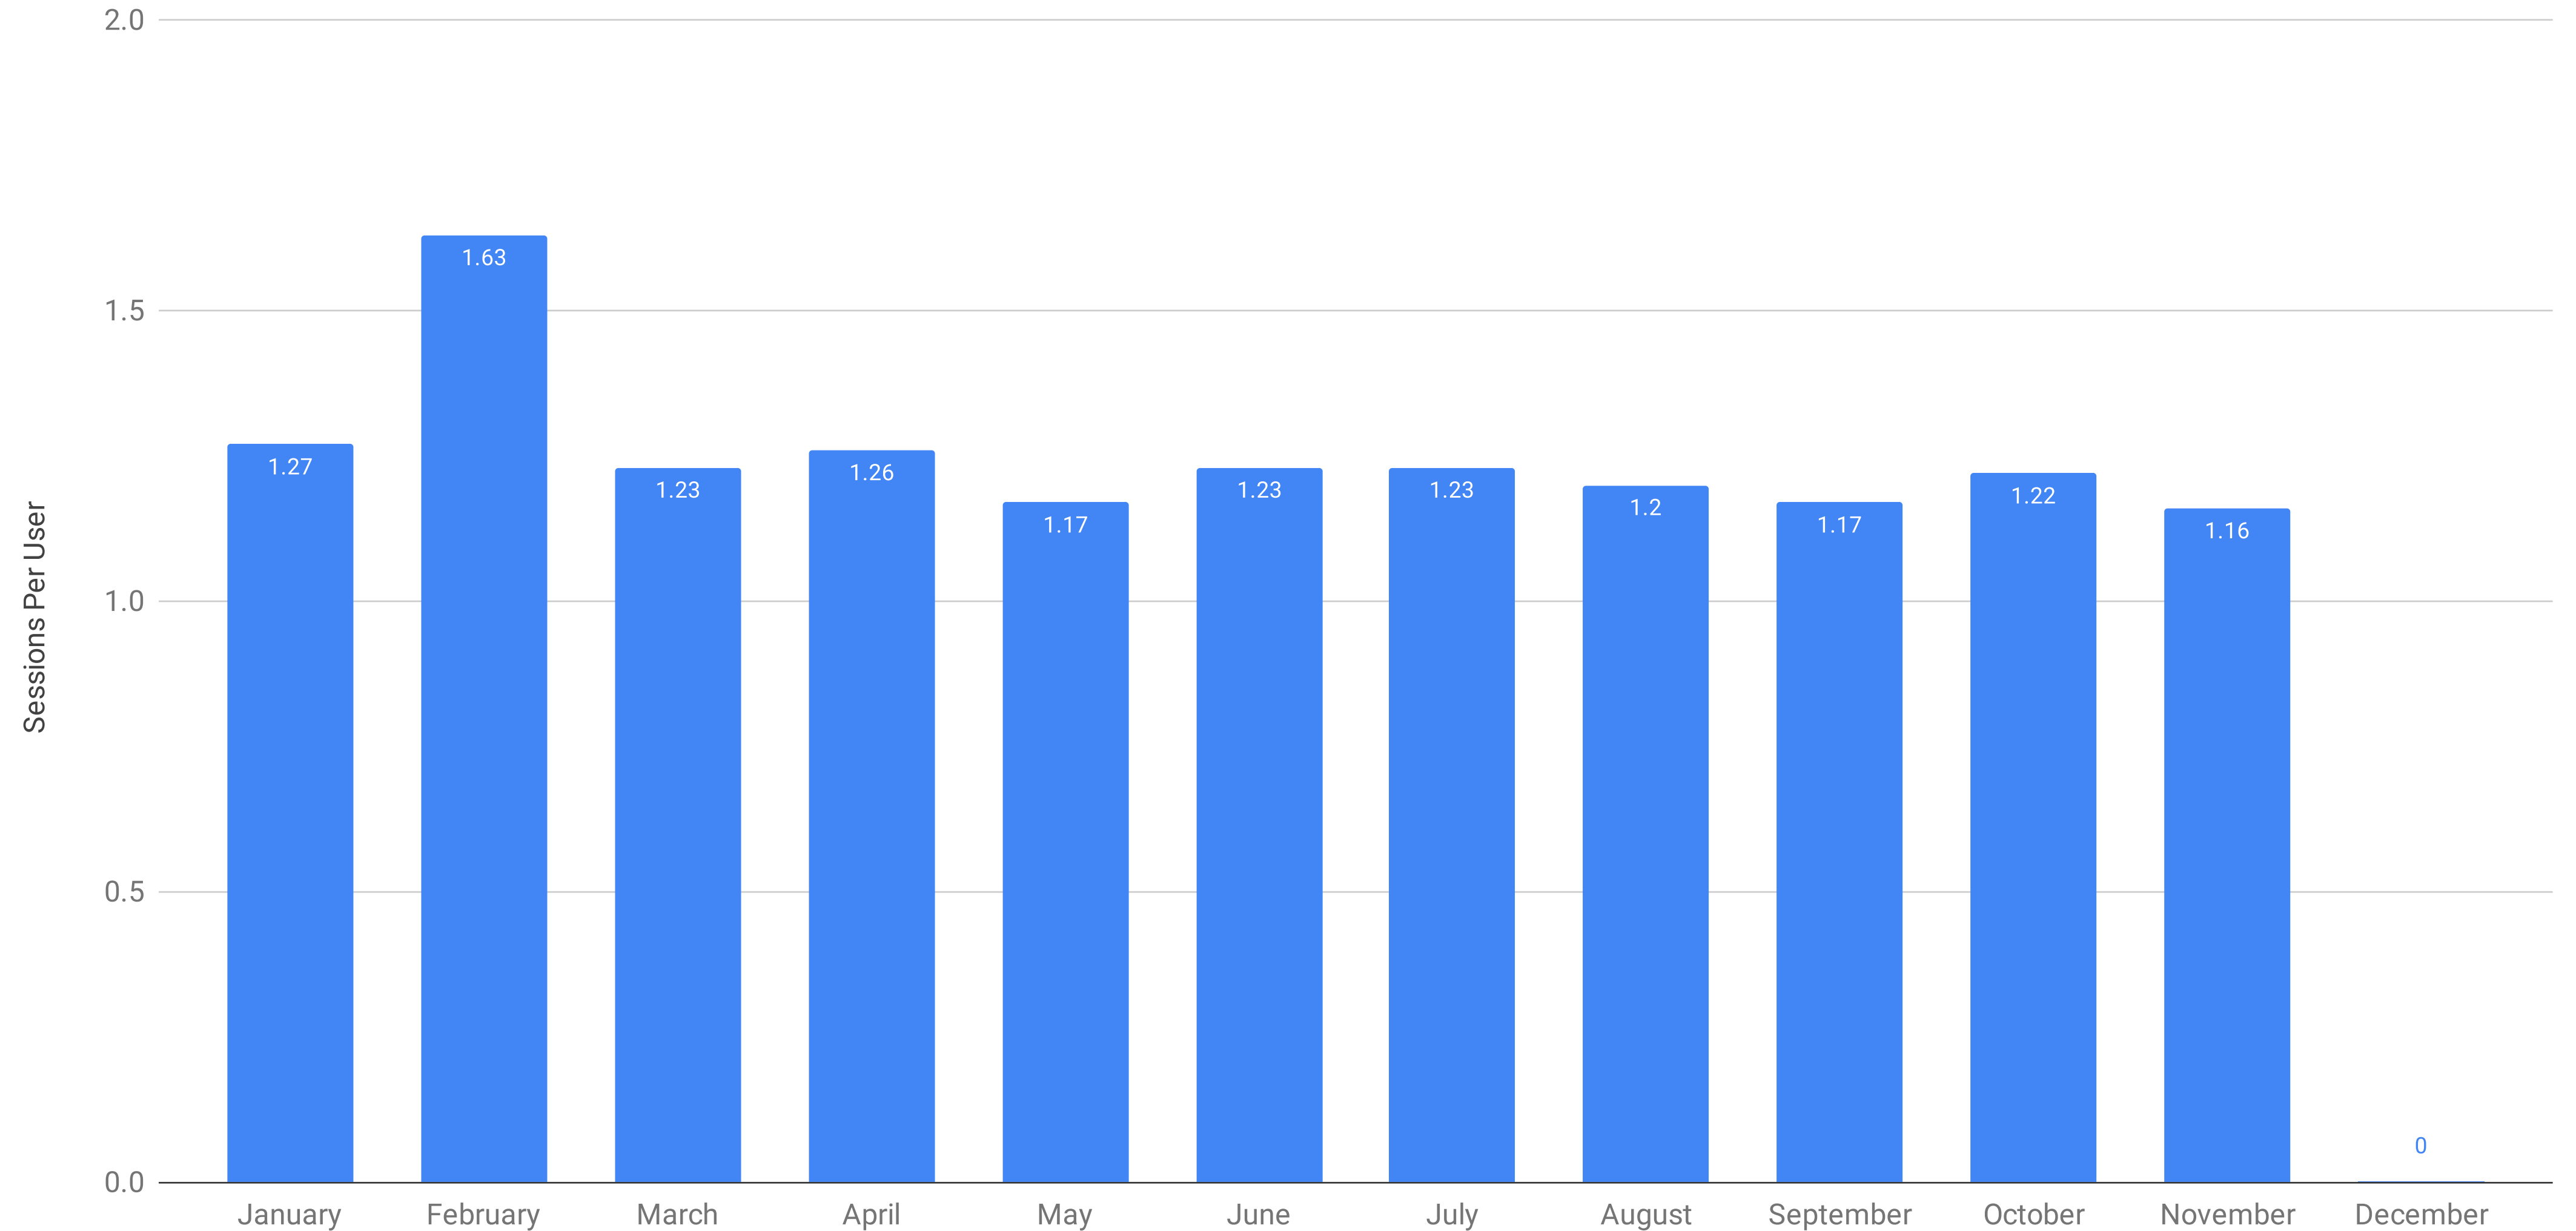

# ComplexDiscovery Audience Overview - Number of Sessions Per User

The Number of Sessions Per User as Recorded Each Month with Google Analytics

Current Reporting (1 January - 15 November 2021)