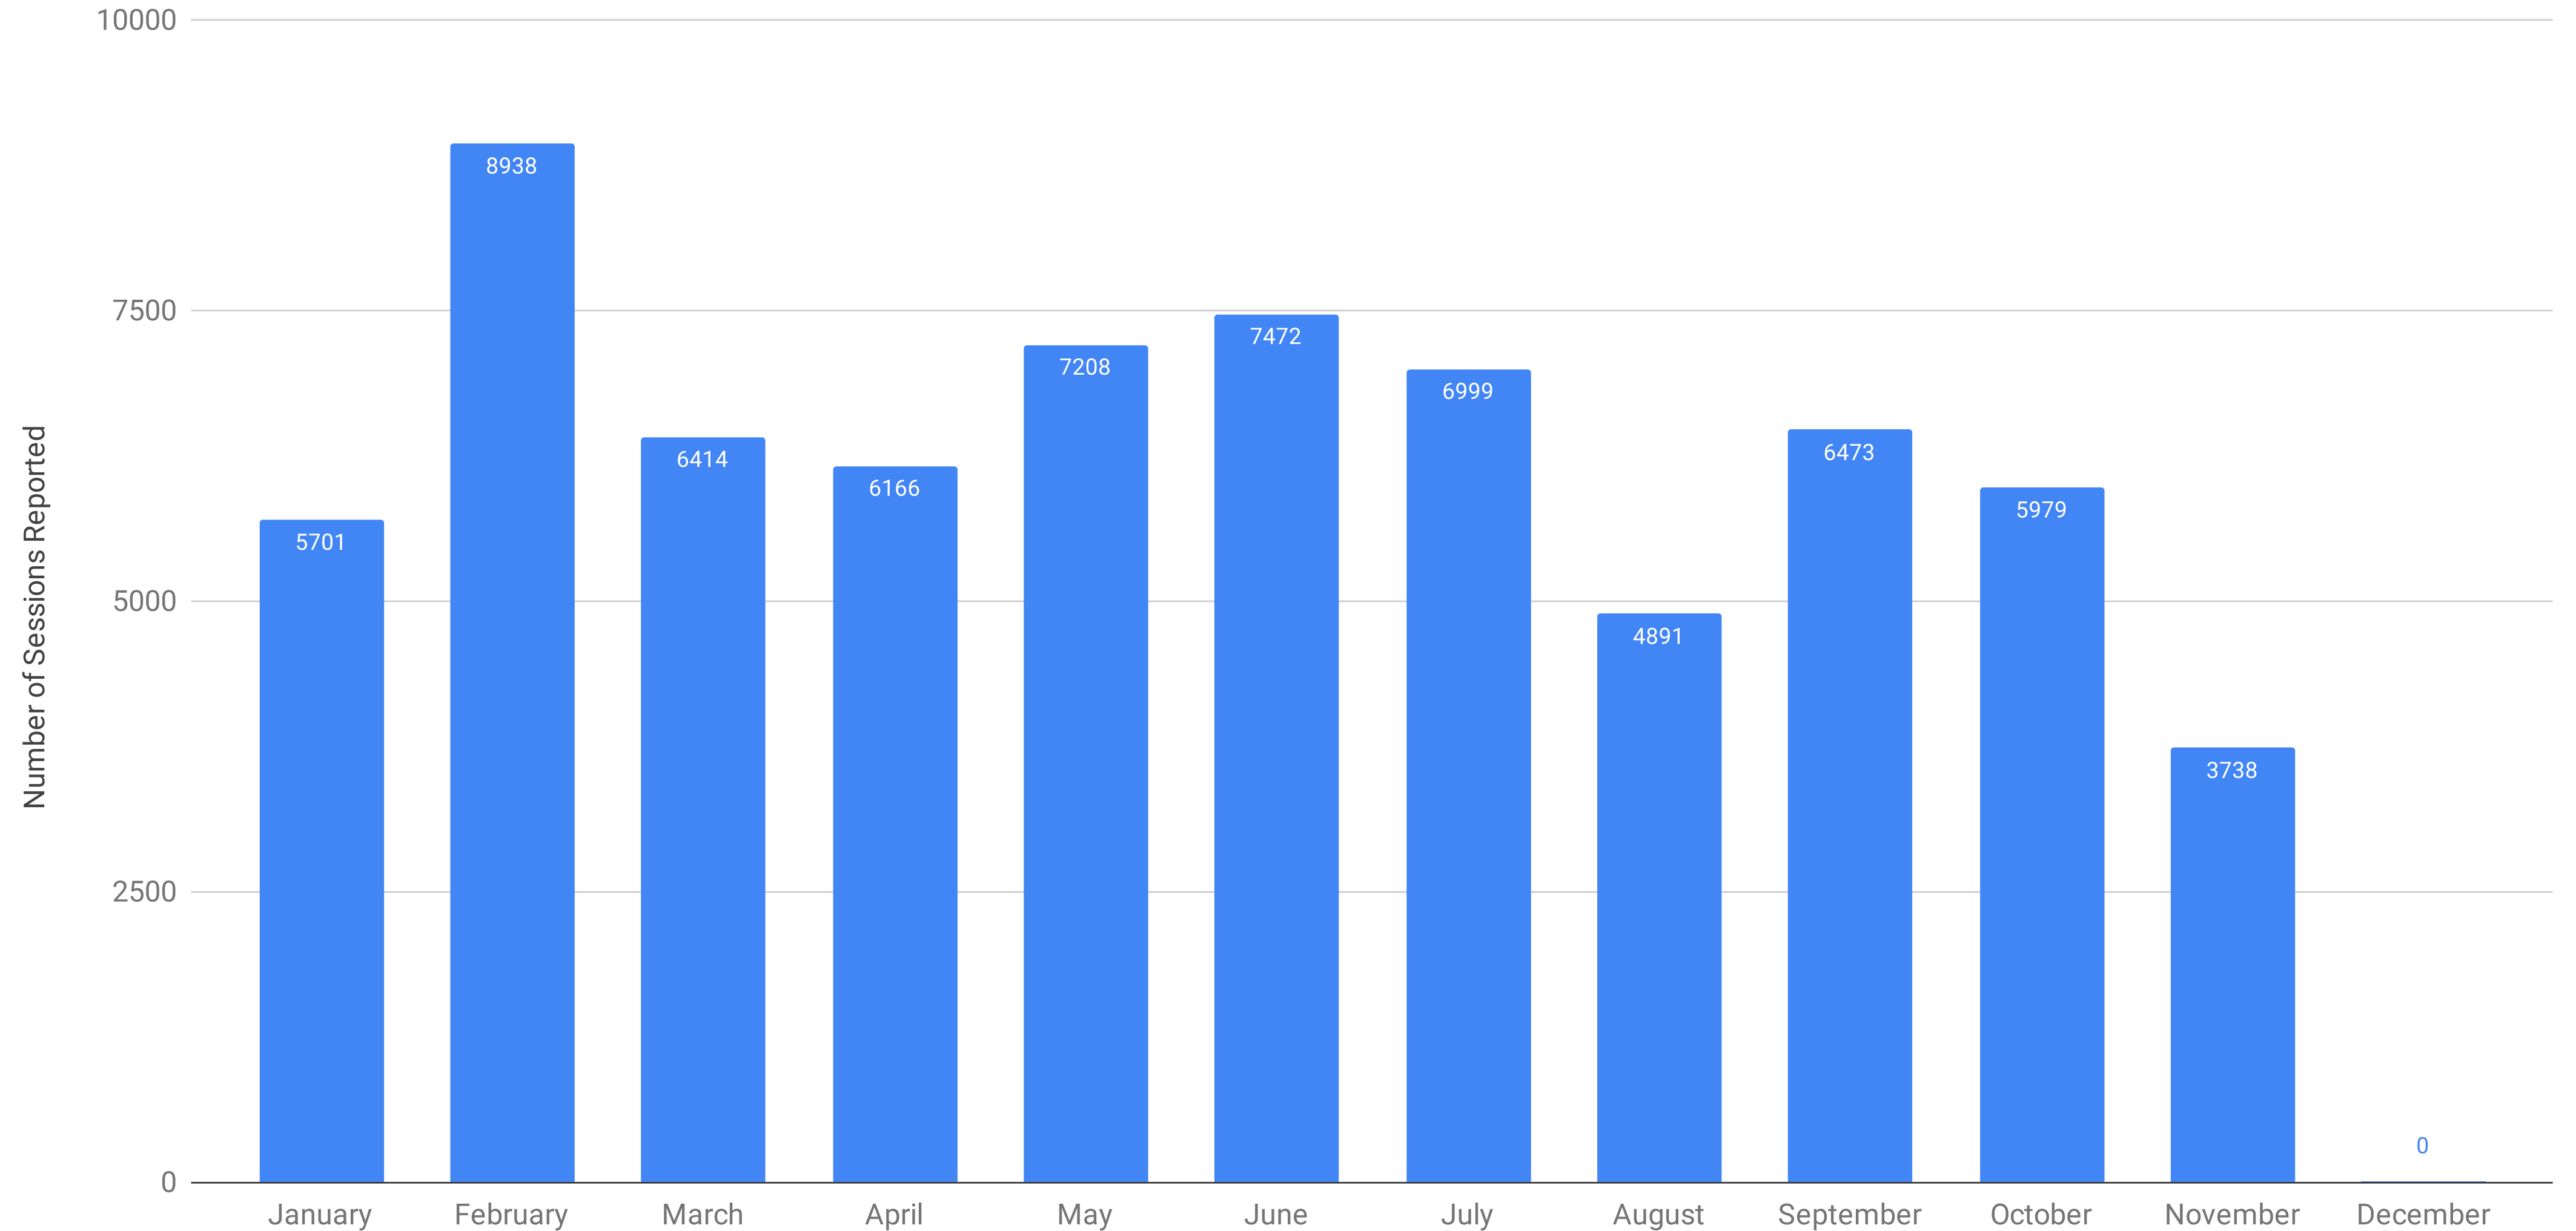

# ComplexDiscovery Audience Overview - Sessions

The Total Number of Sessions as Recorded Each Month with Google Analytics

Current Reporting (1 January - 15 November 2021)