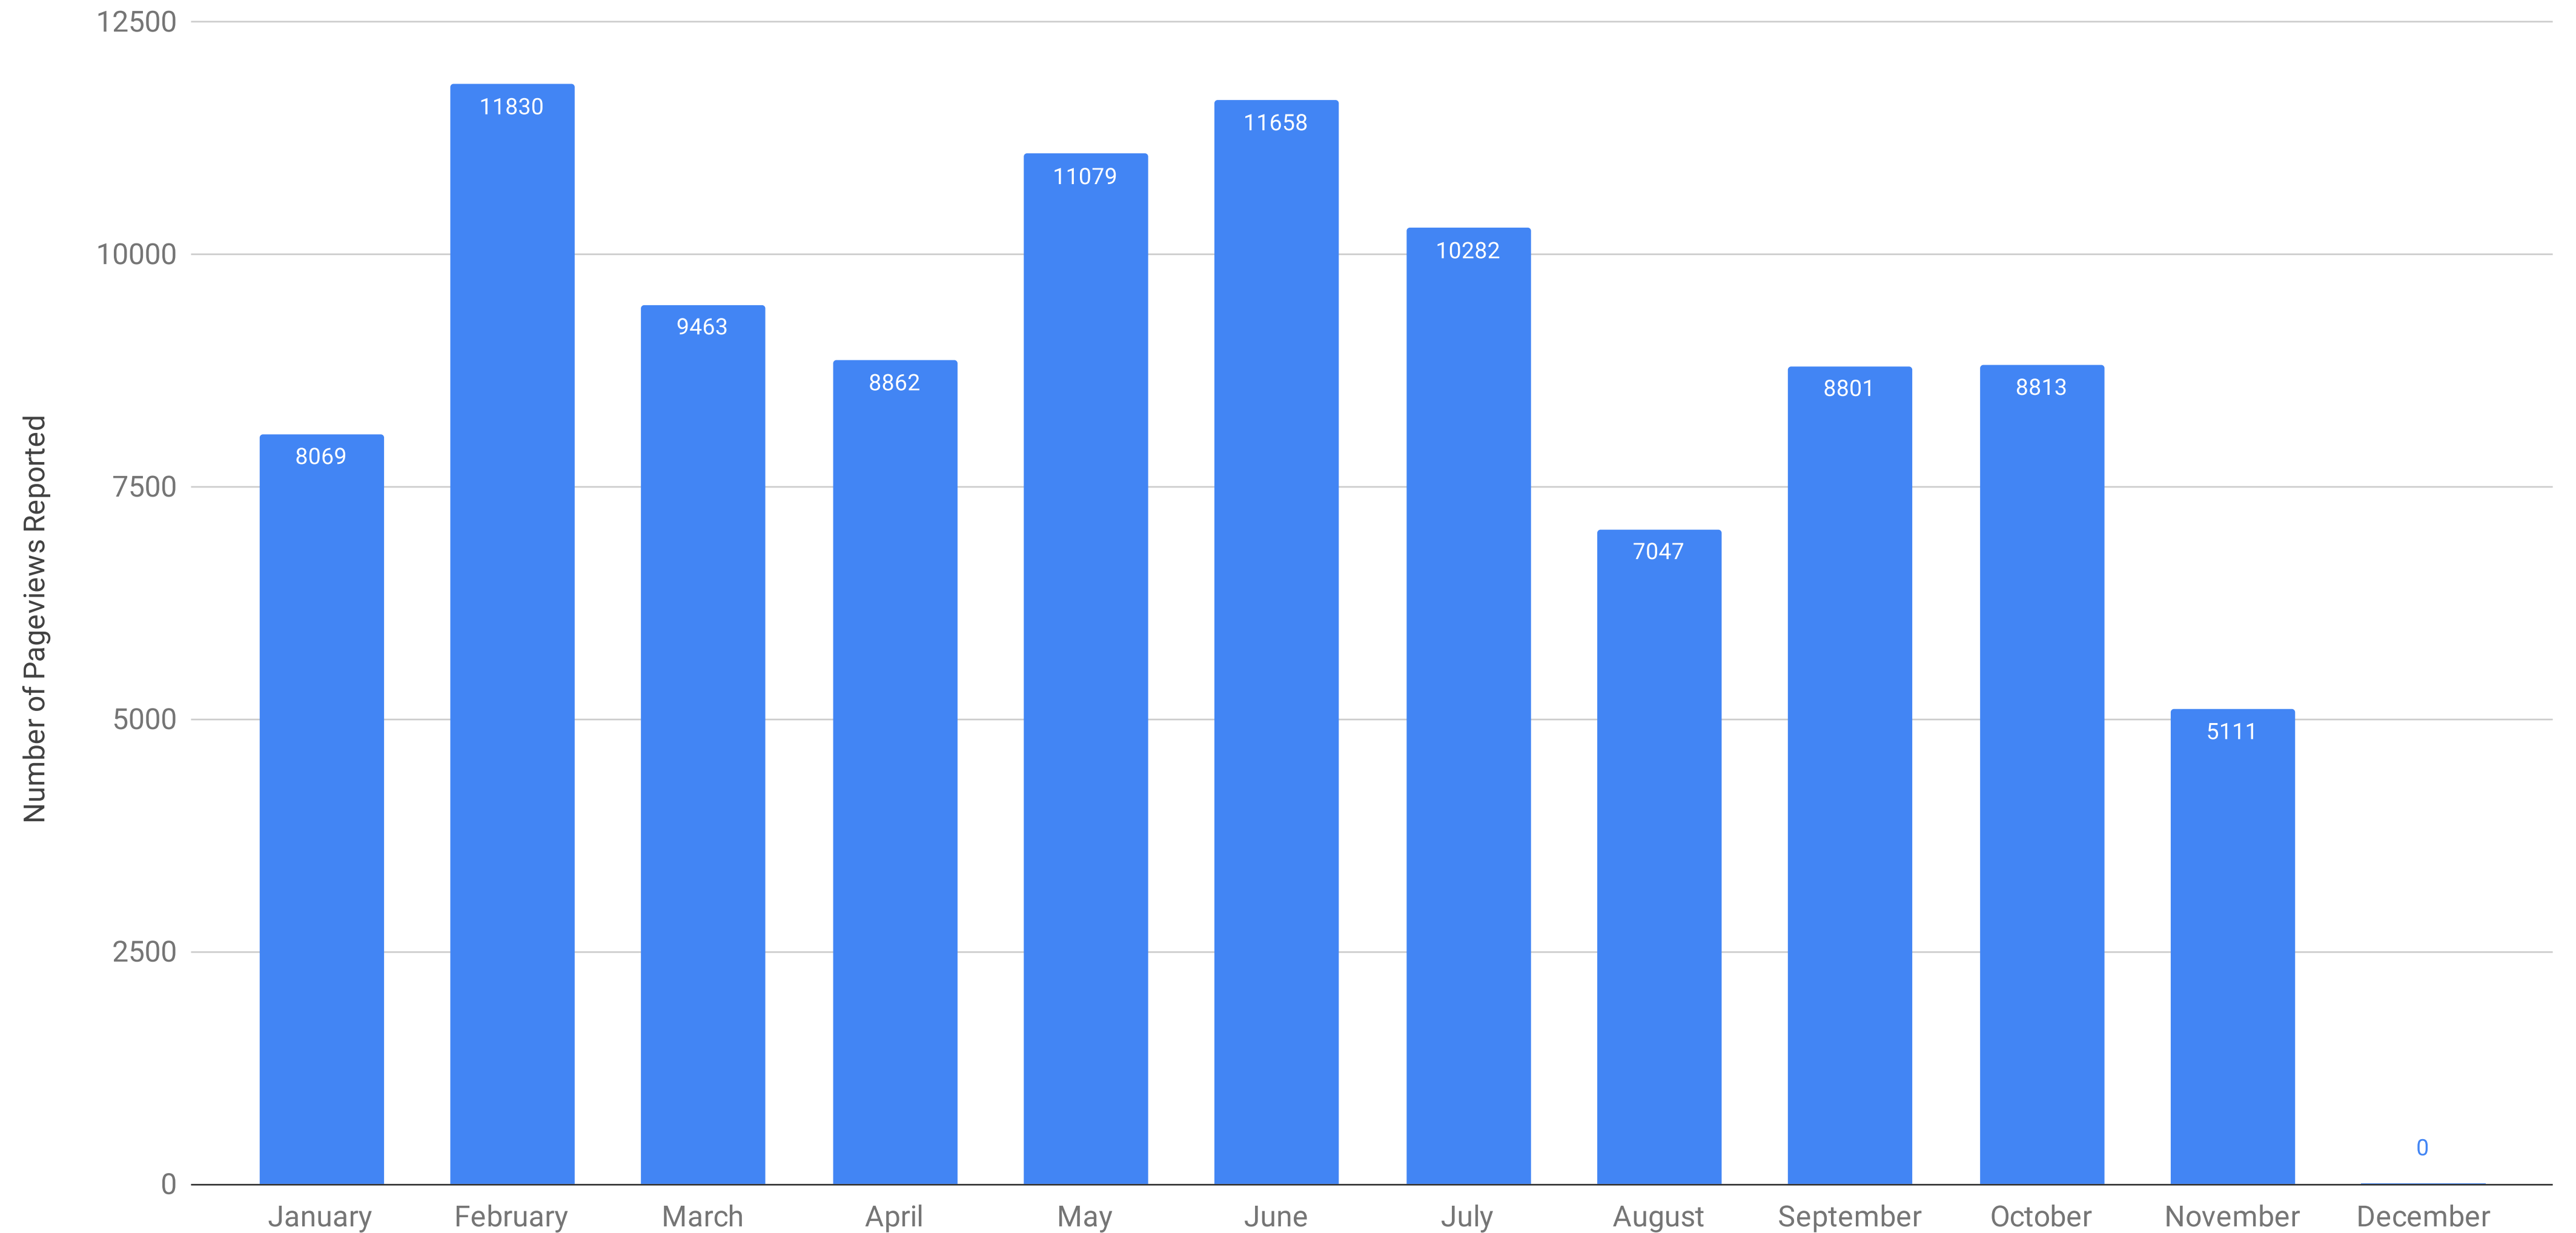

ComplexDiscovery Audience Overview - Website Pageviews

The Total Number Pageviews as Recorded Each Month with Google Analytics

Current Reporting (1 January - 15 November 2021)