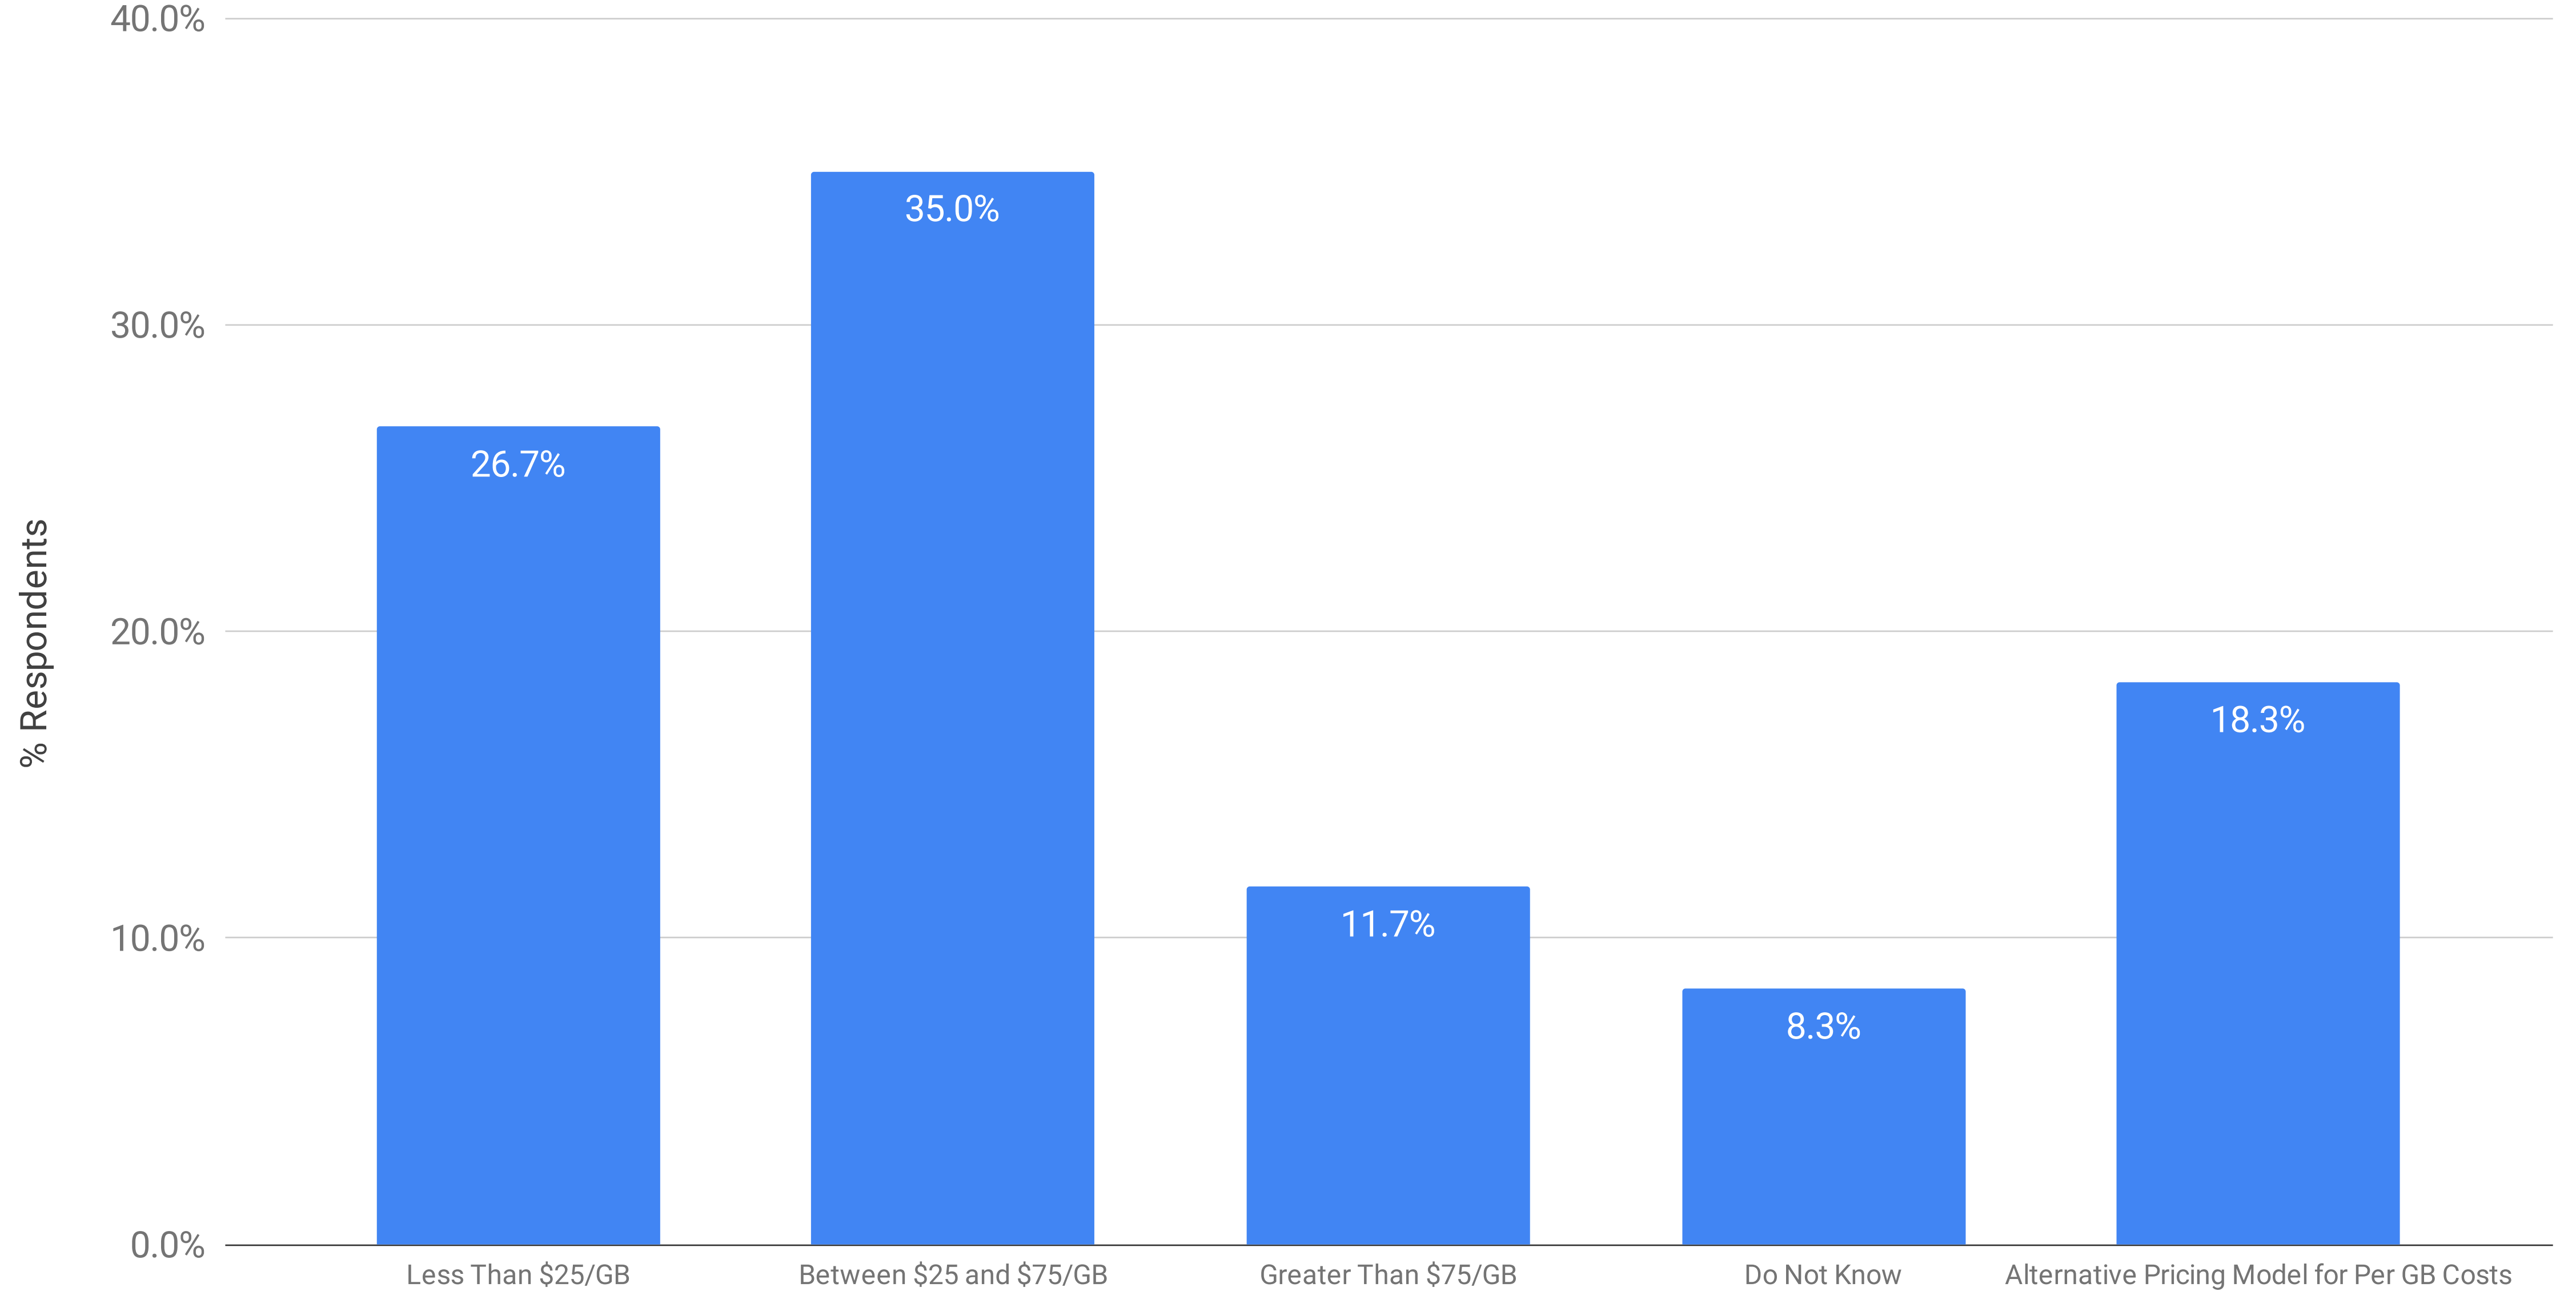

Processing Pricing: Per GB Cost to Process ESI Based on Volume at Ingestion

Summer 2022 eDiscovery Pricing Survey (n=60)