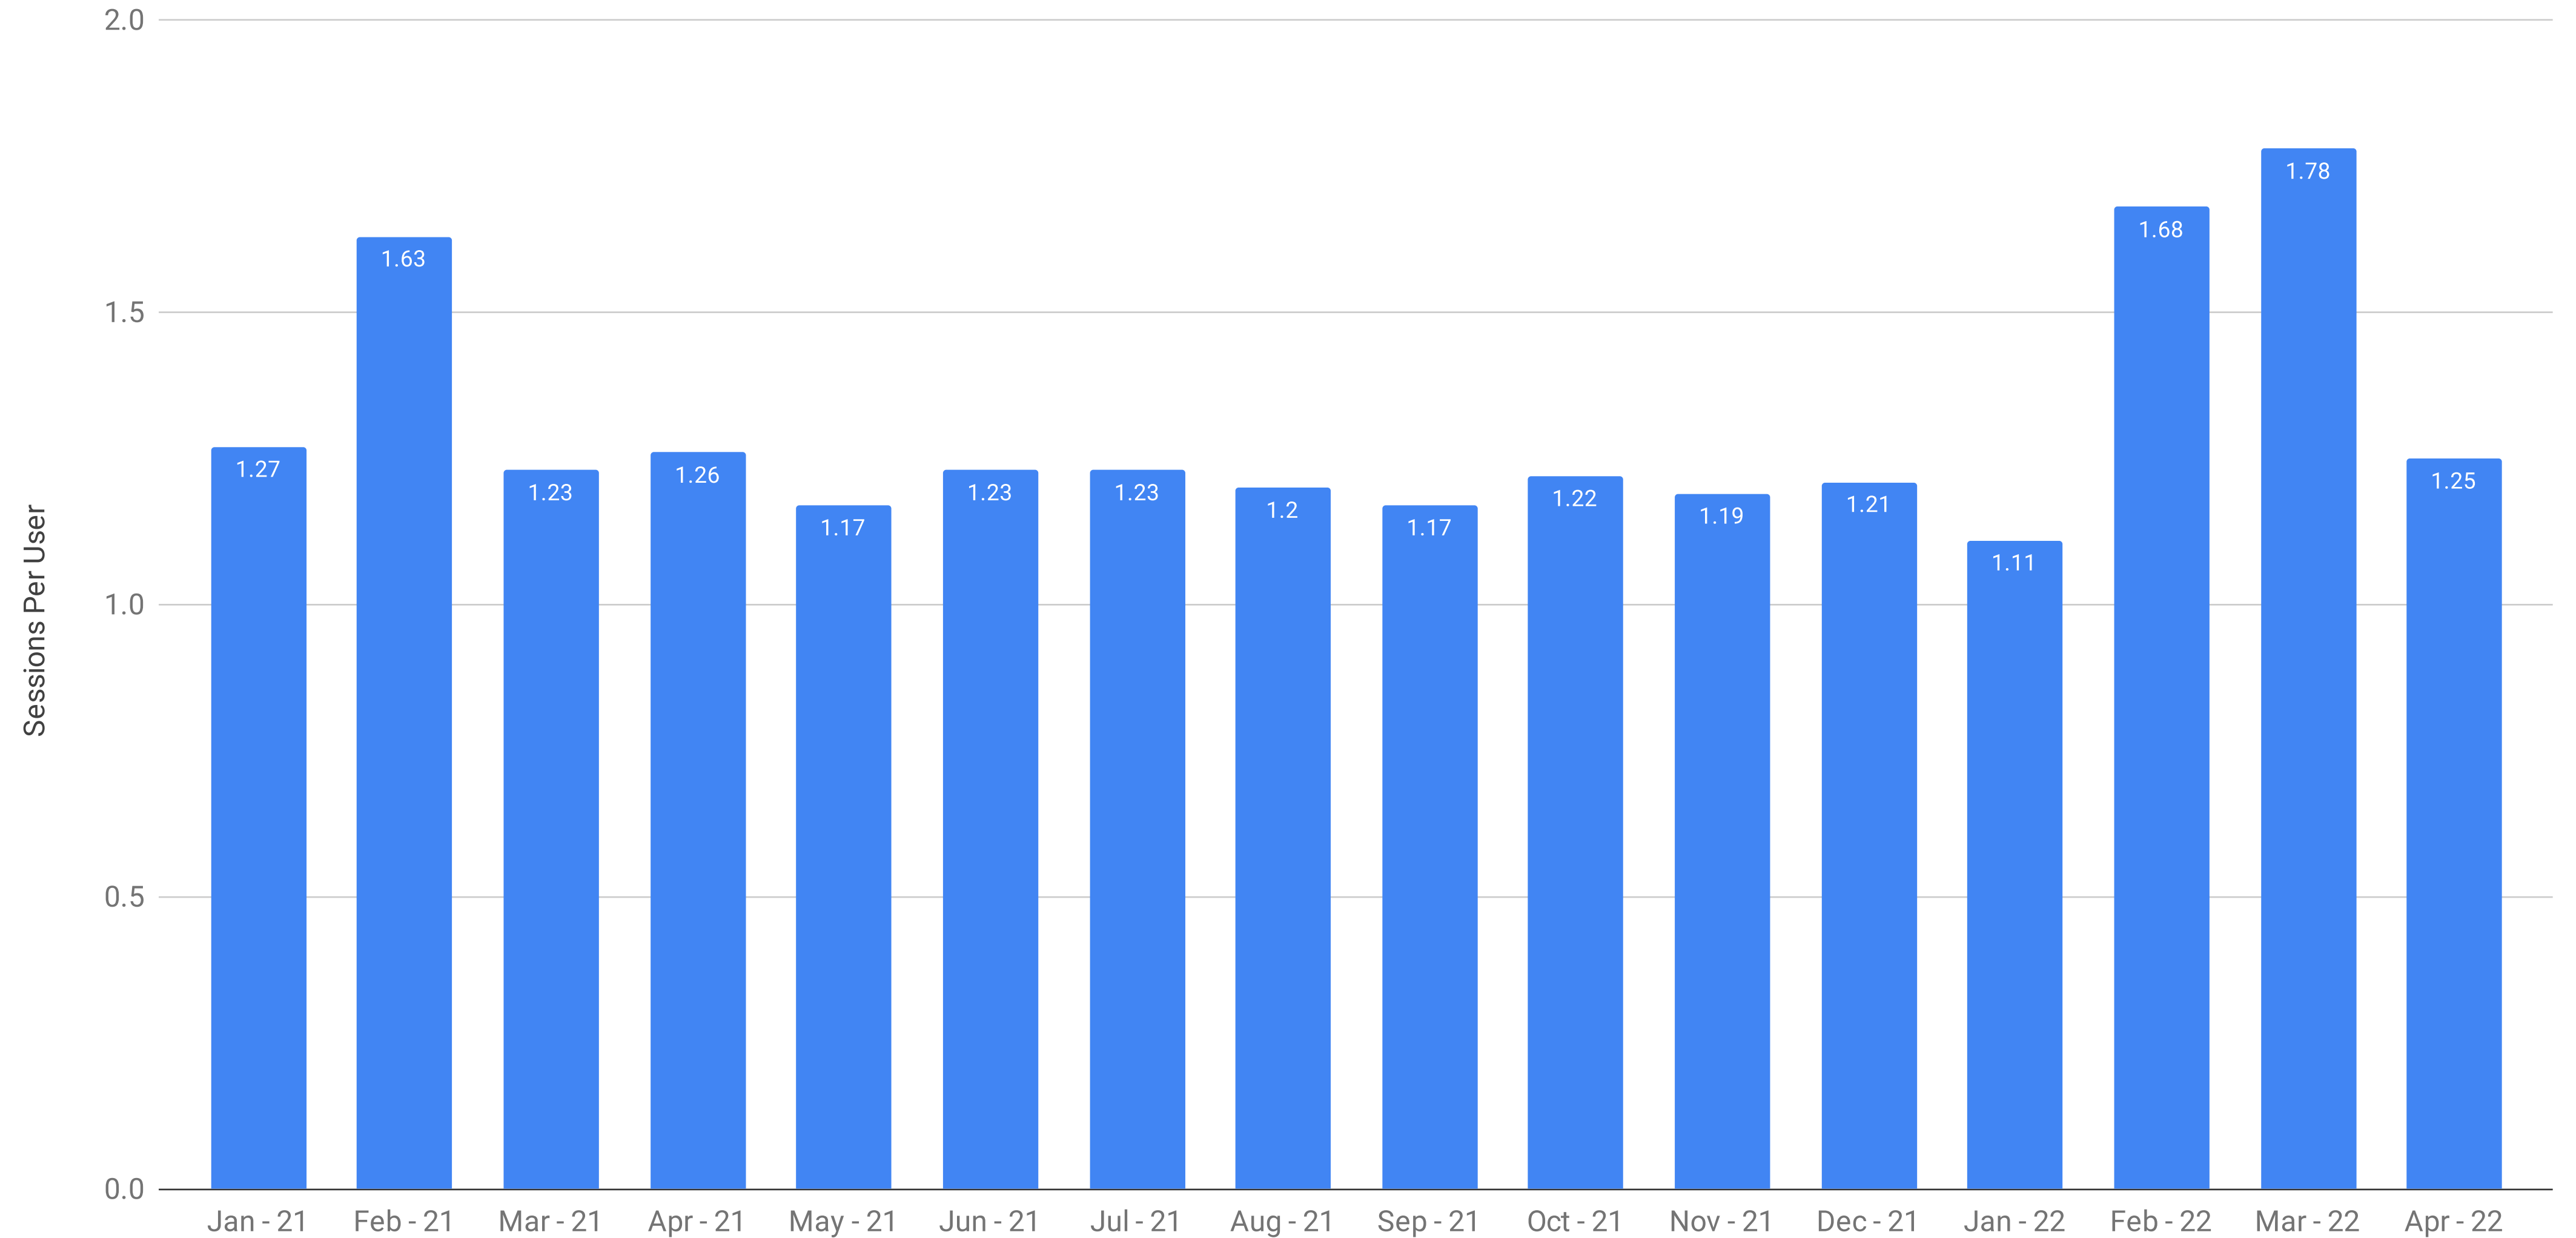

ComplexDiscovery Audience Overview - Number of Sessions Per User

The Number of Sessions Per User as Recorded Each Month with Google Analytics

Current Reporting (1 January 2021 - 30 April 2022)