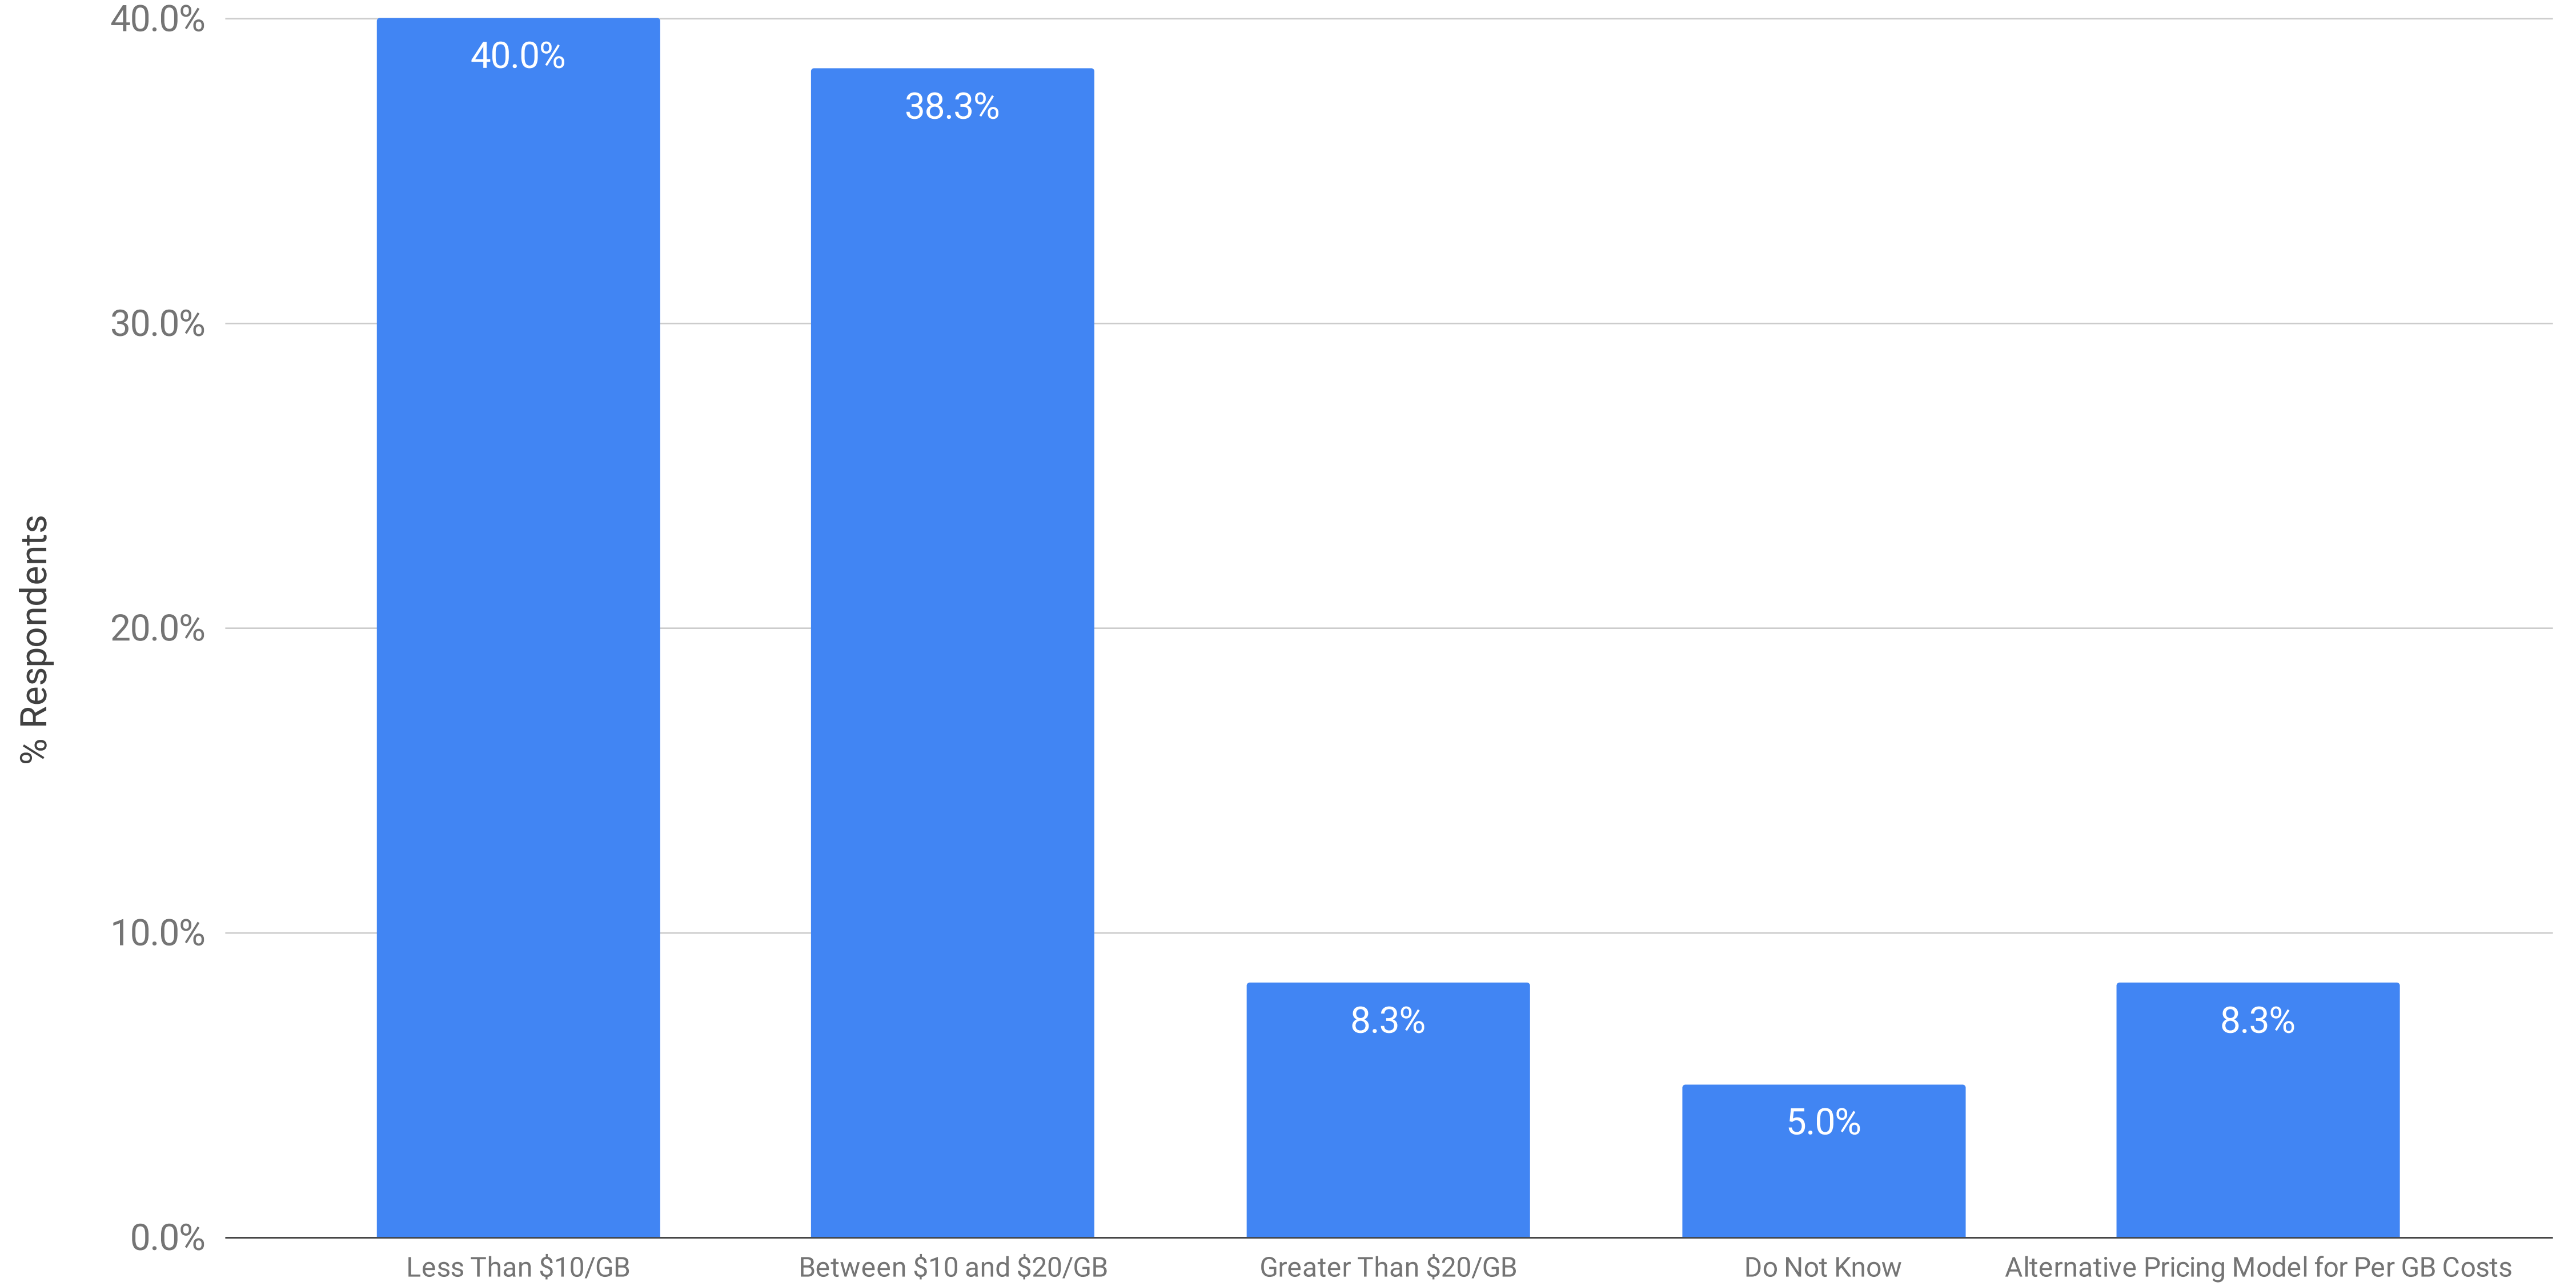

Processing Pricing: Per GB Cost Per Month to Host ESI without Analytics

Summer 2022 eDiscovery Pricing Survey (n=60)