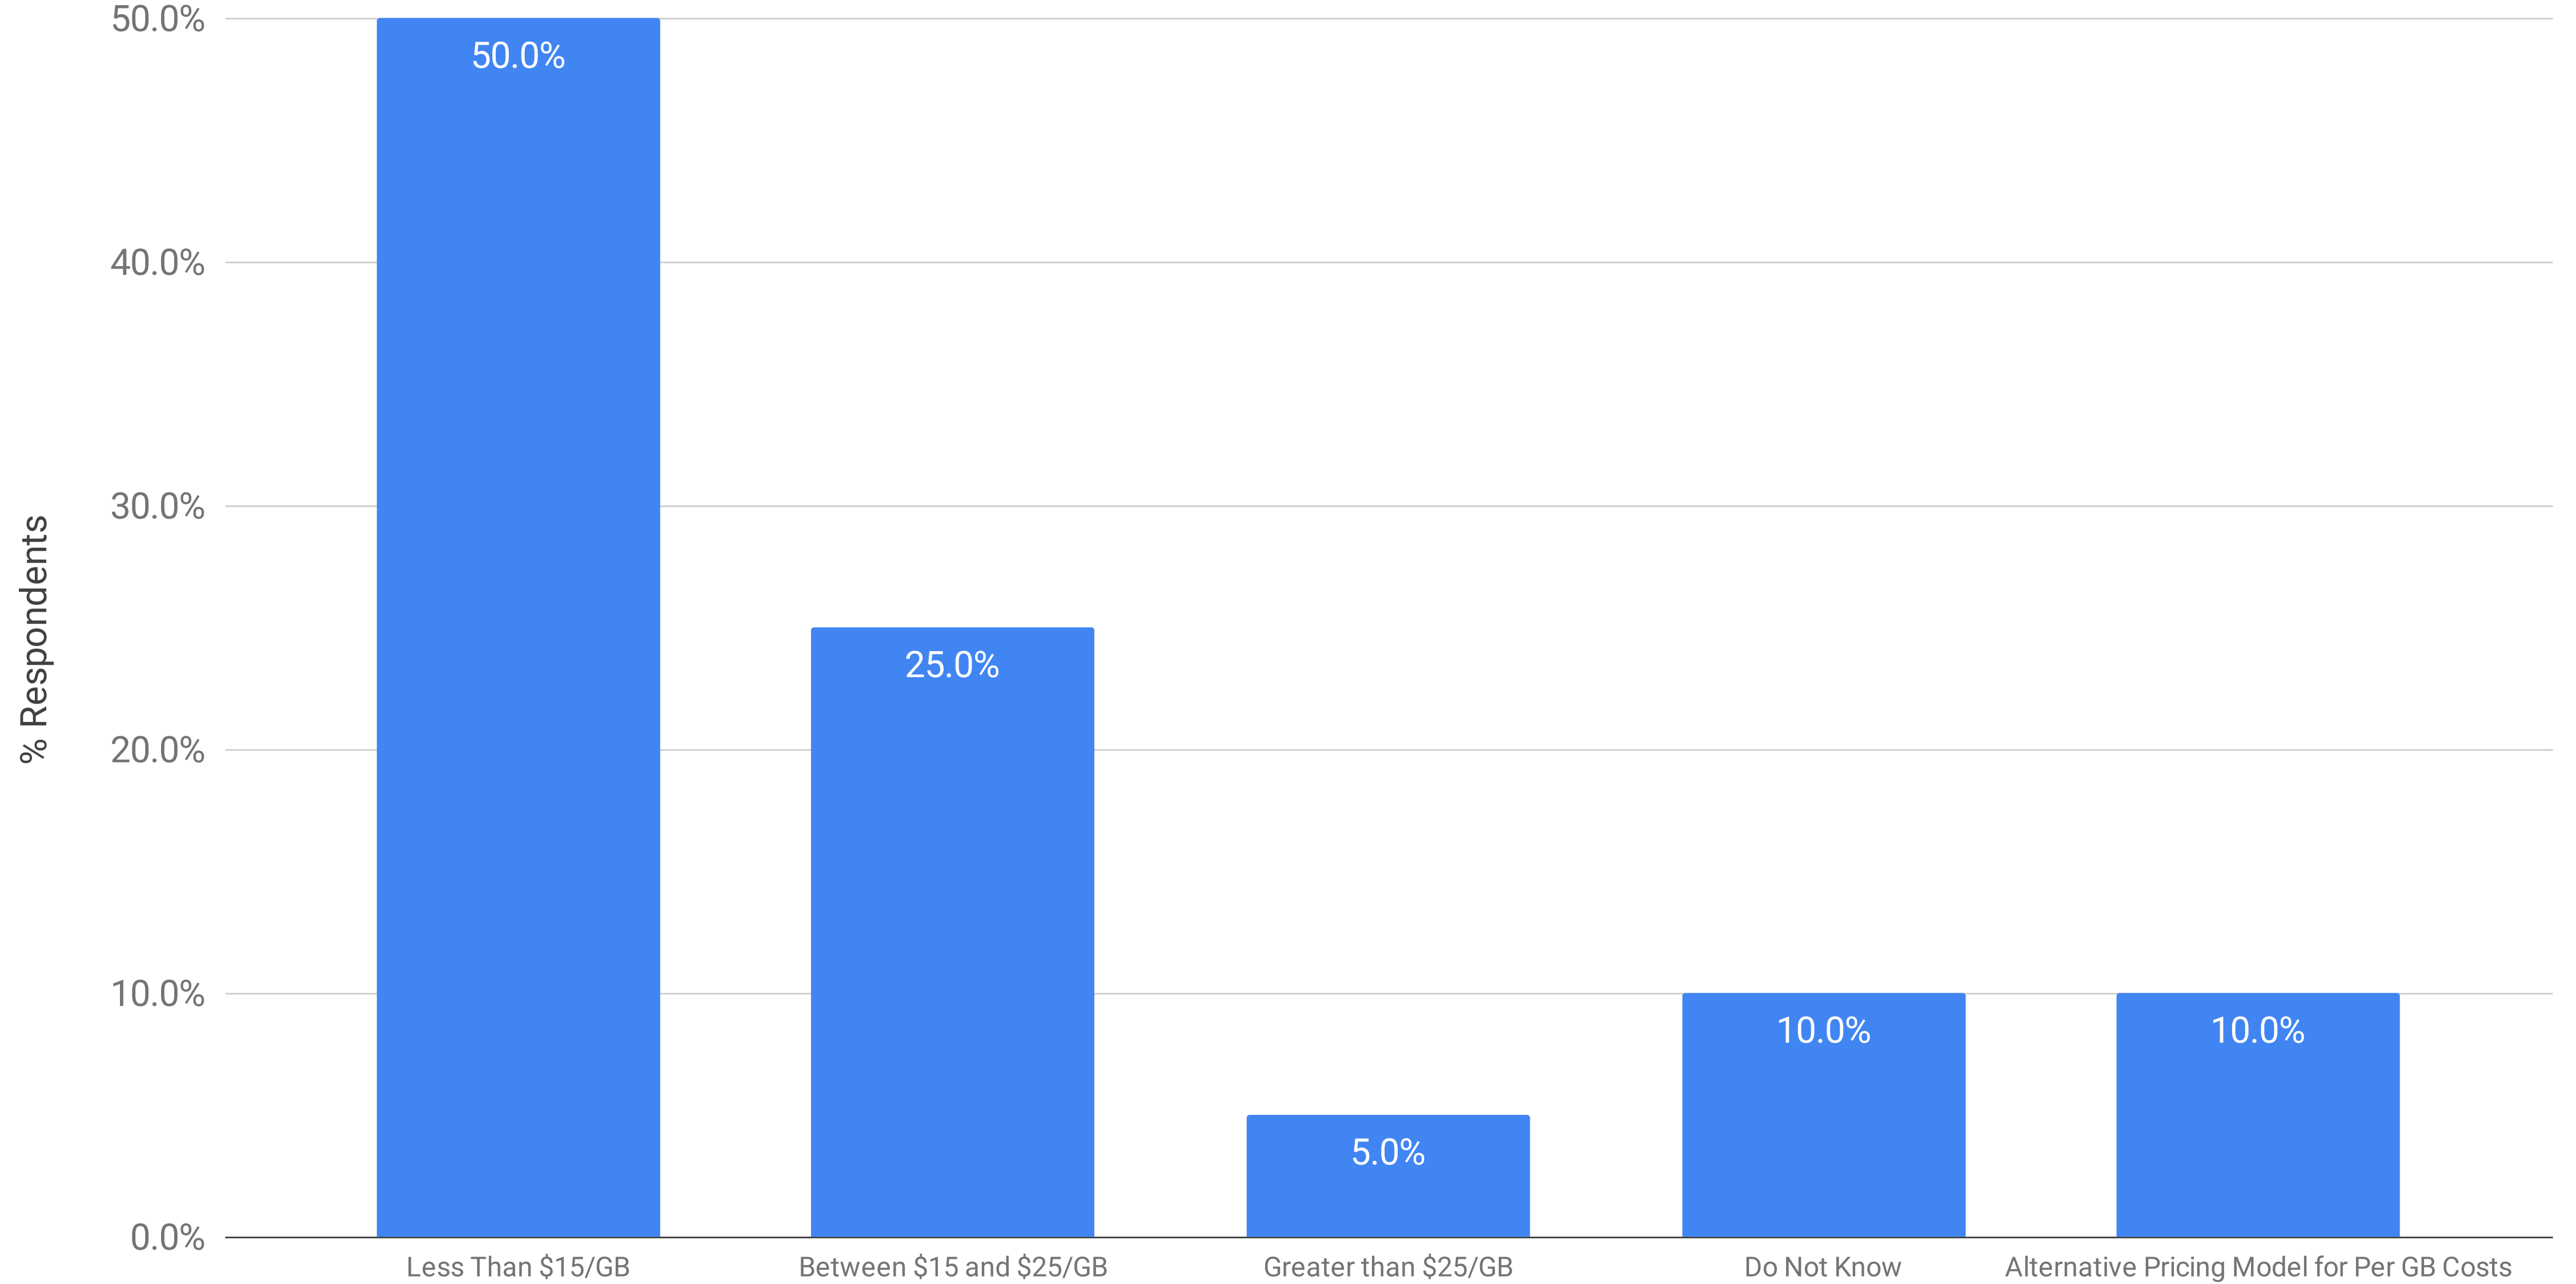

Processing Pricing: Per GB Cost Per Month to Host ESI with Analytics

Summer 2022 eDiscovery Pricing Survey (n=60)