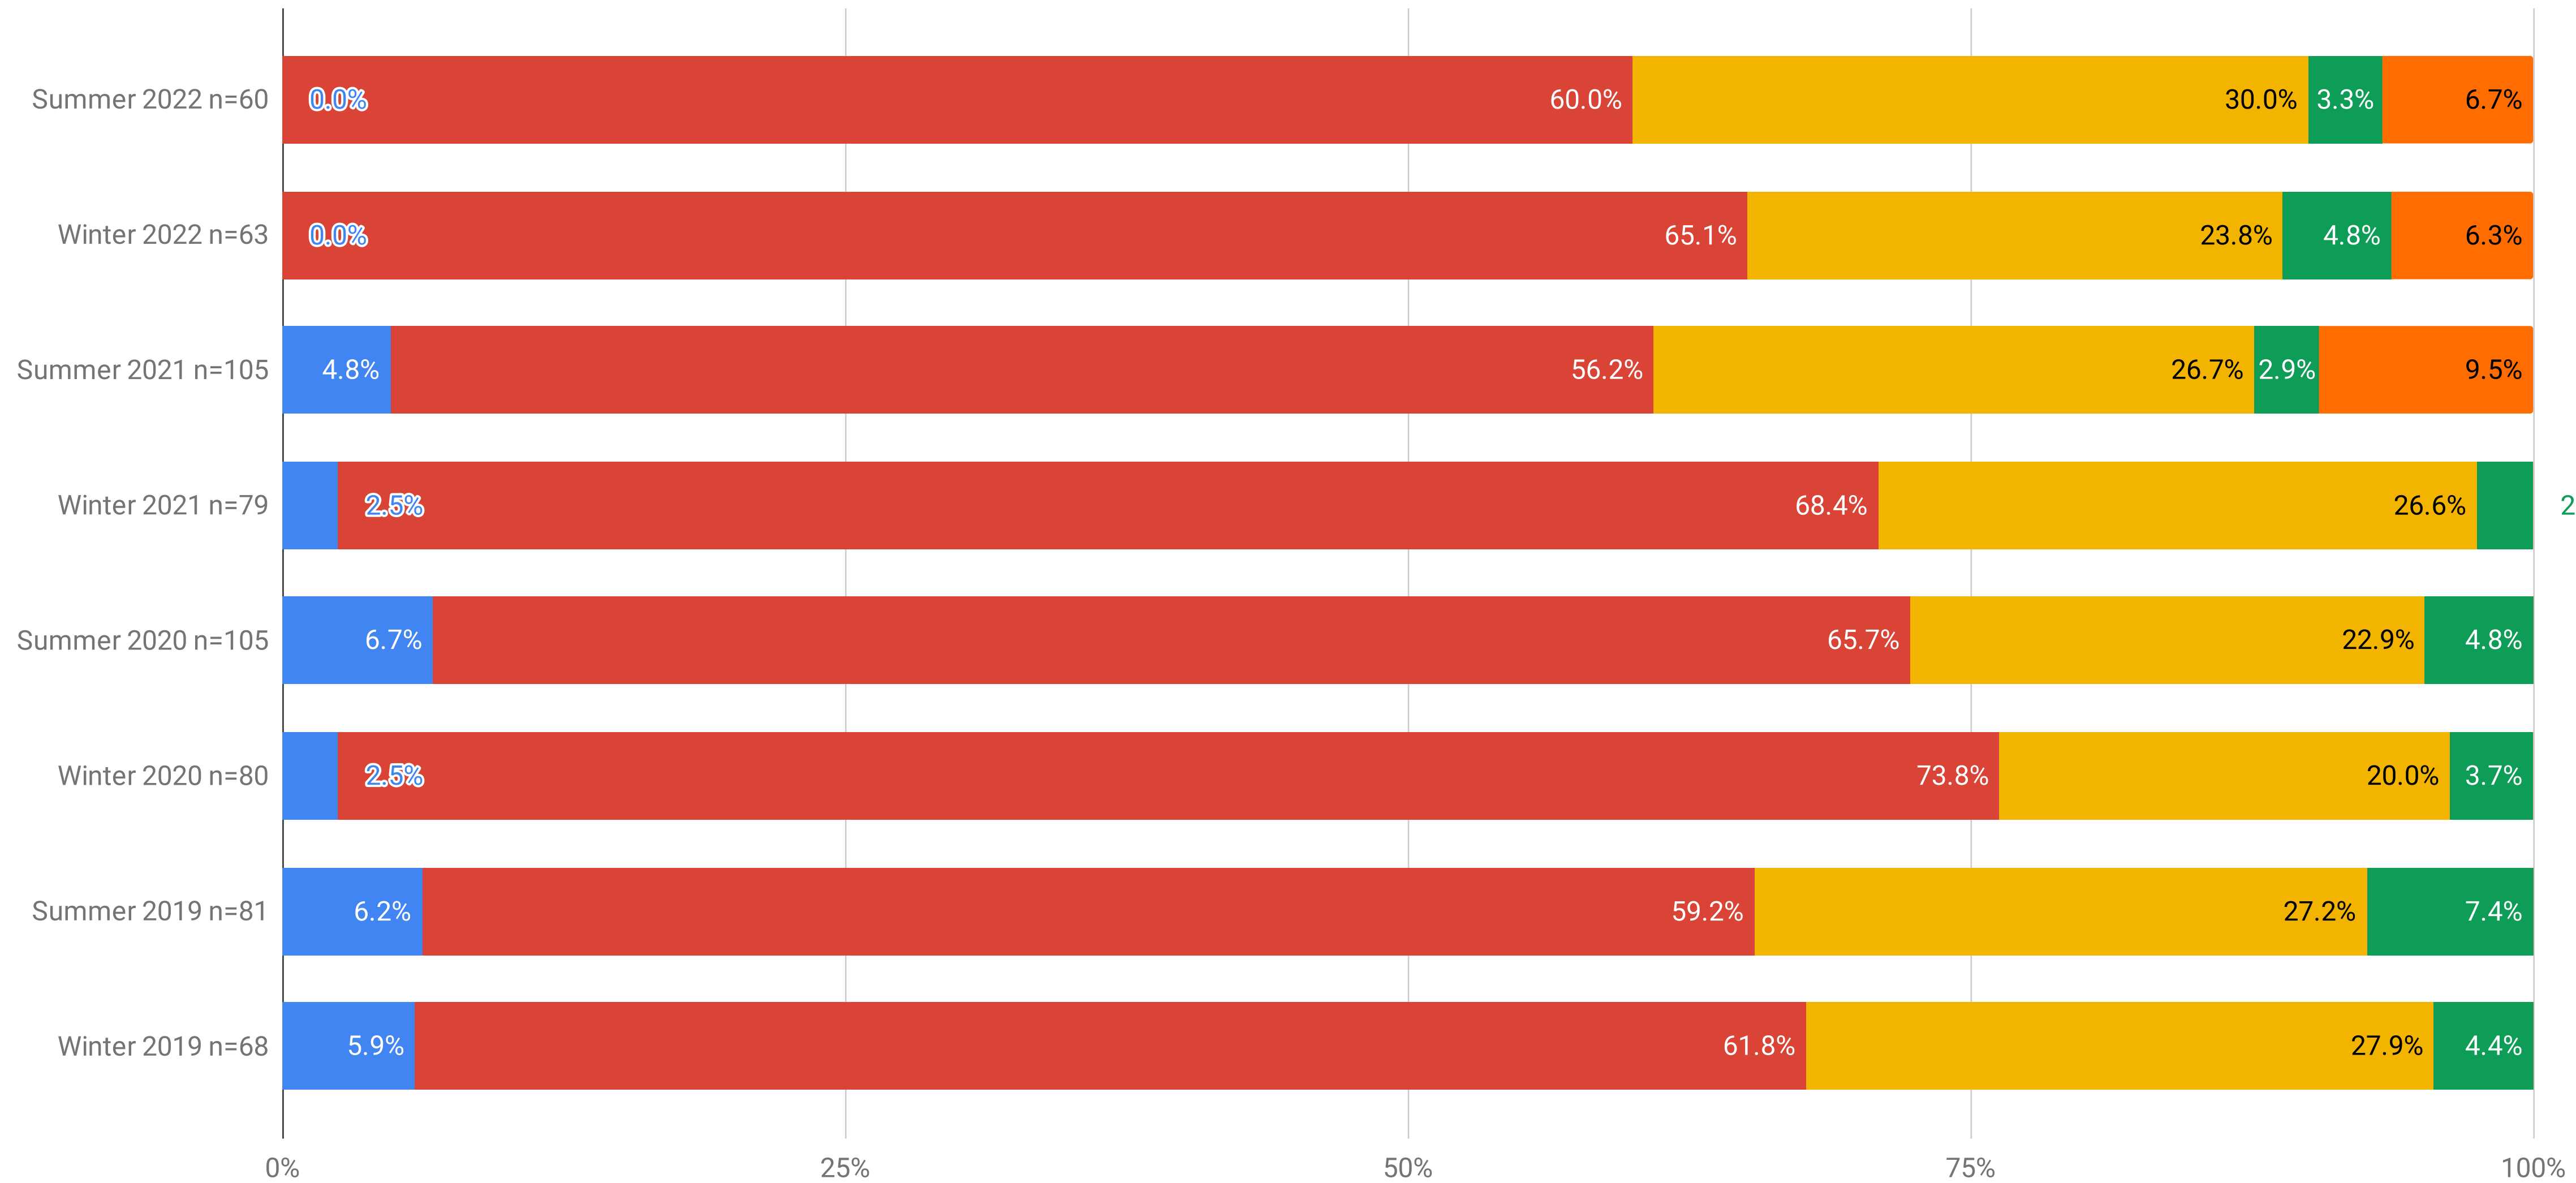

Processing Pricing: Per Hour Cost of Project Management Support for eDiscovery

■ Less Than \$100/Hour ■ Between \$100 and \$200/Hour ■ Greater Than \$200/Hour ■ Do Not Know ■ Alternative Model

eDiscovery Pricing Survey