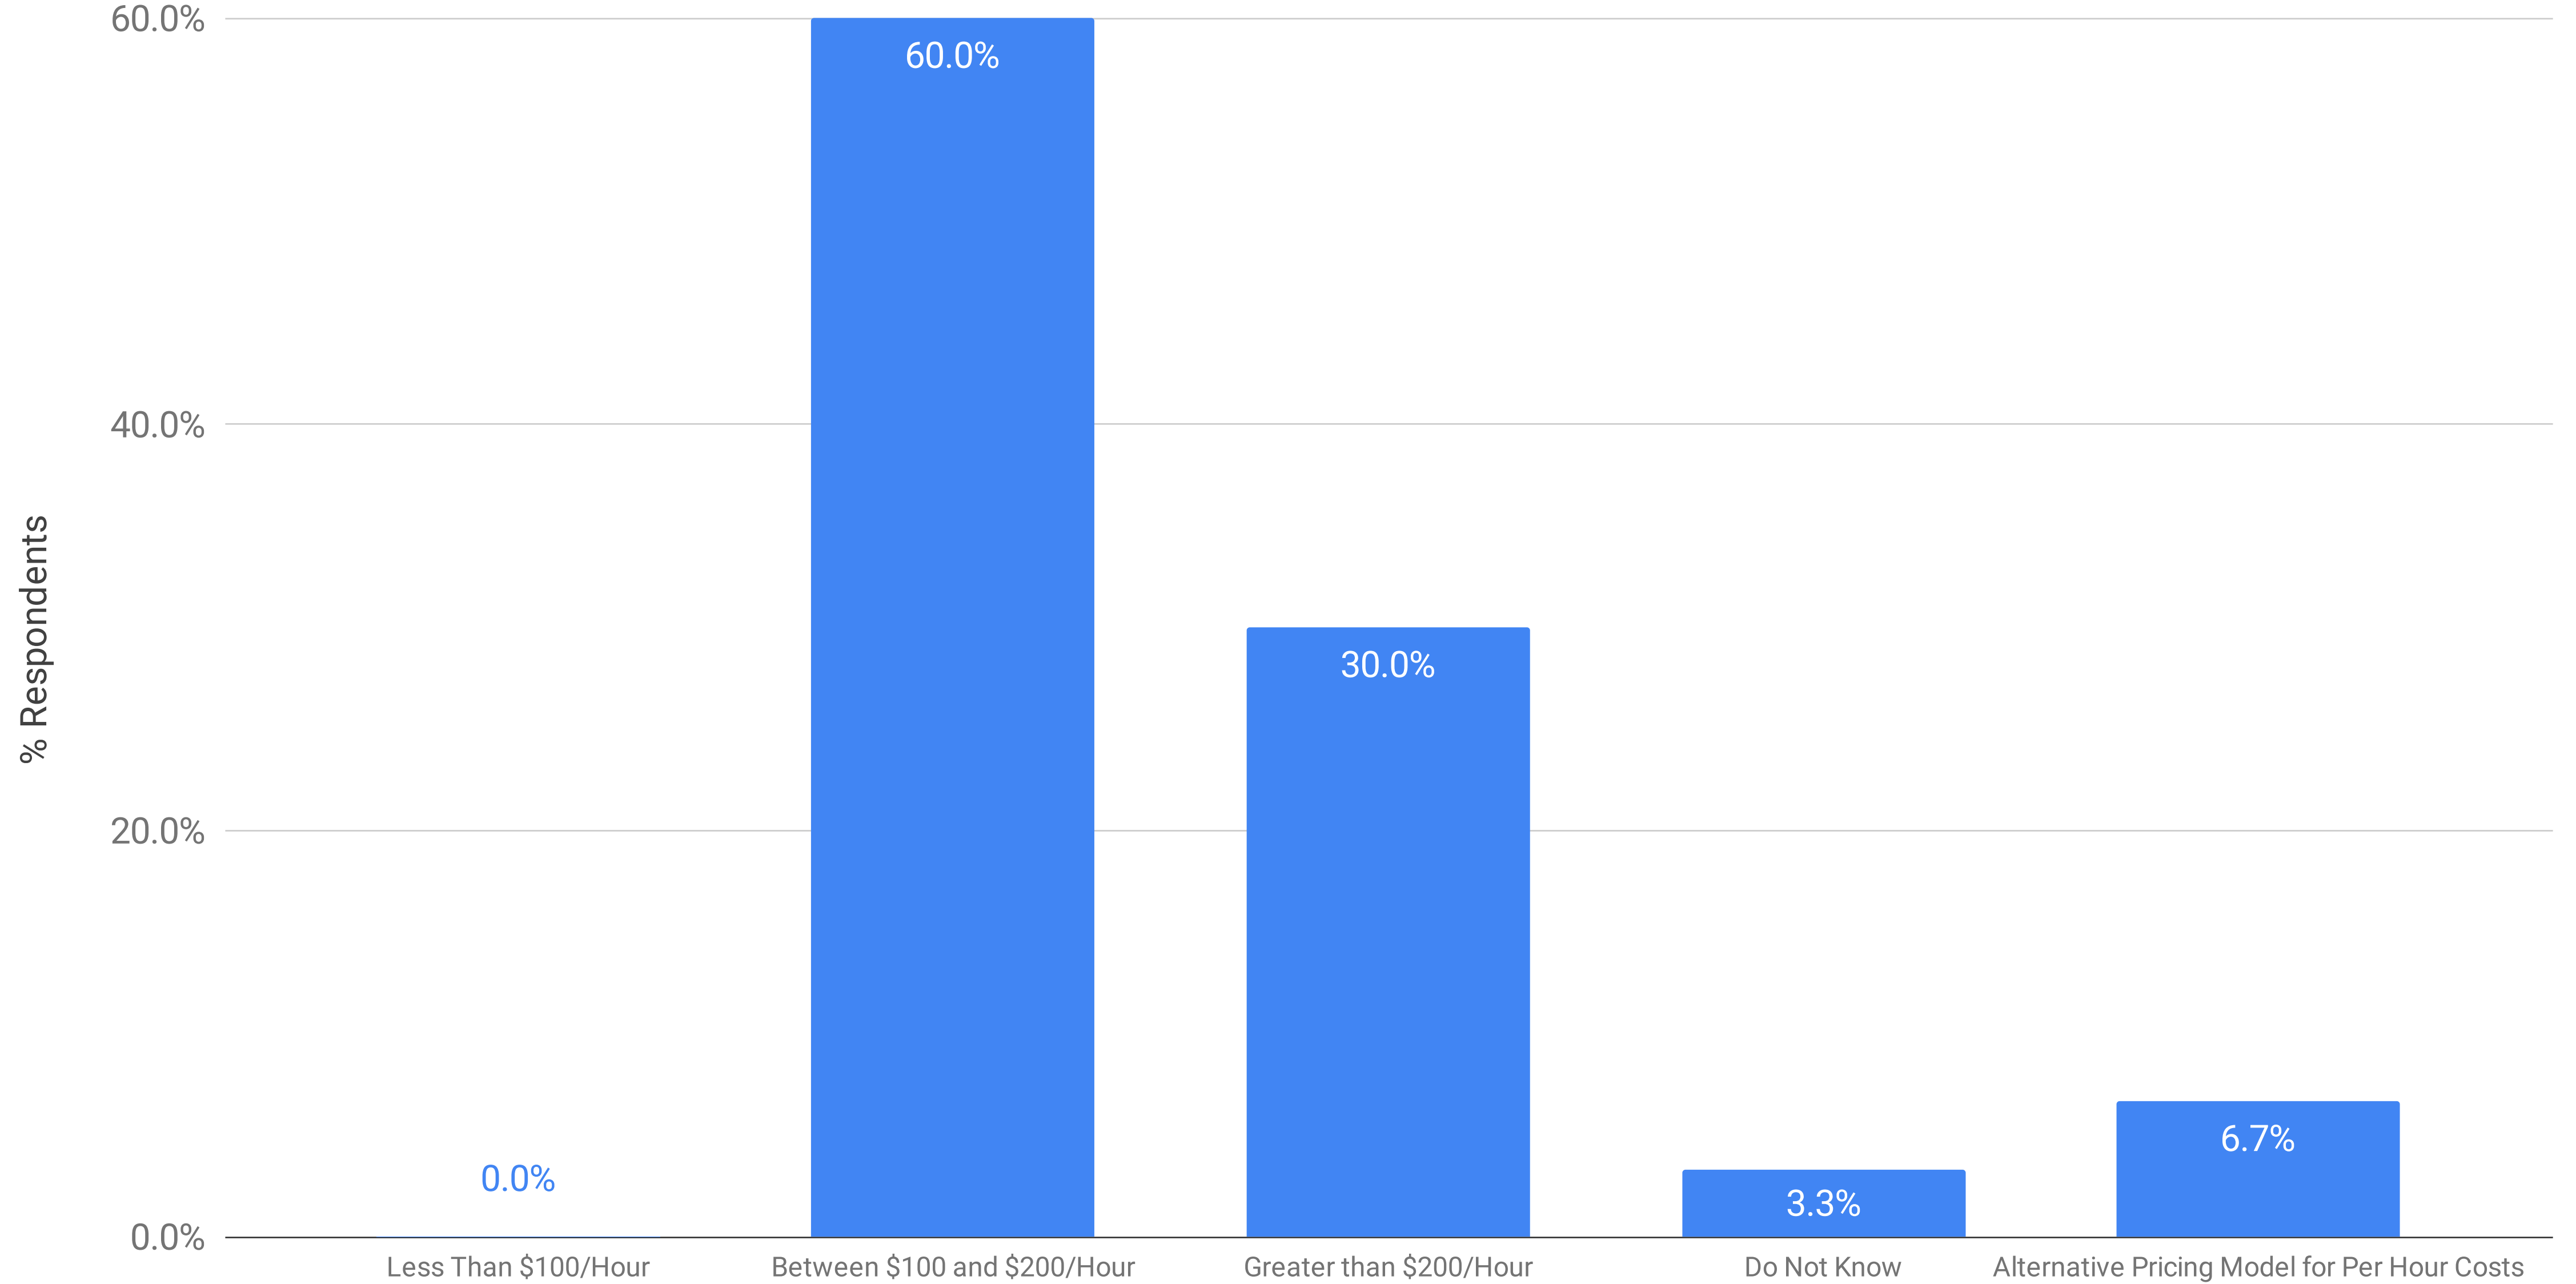

Processing Pricing: Per Hour Cost of Project Management Support for eDiscovery

Summer 2022 eDiscovery Pricing Survey (n=60)