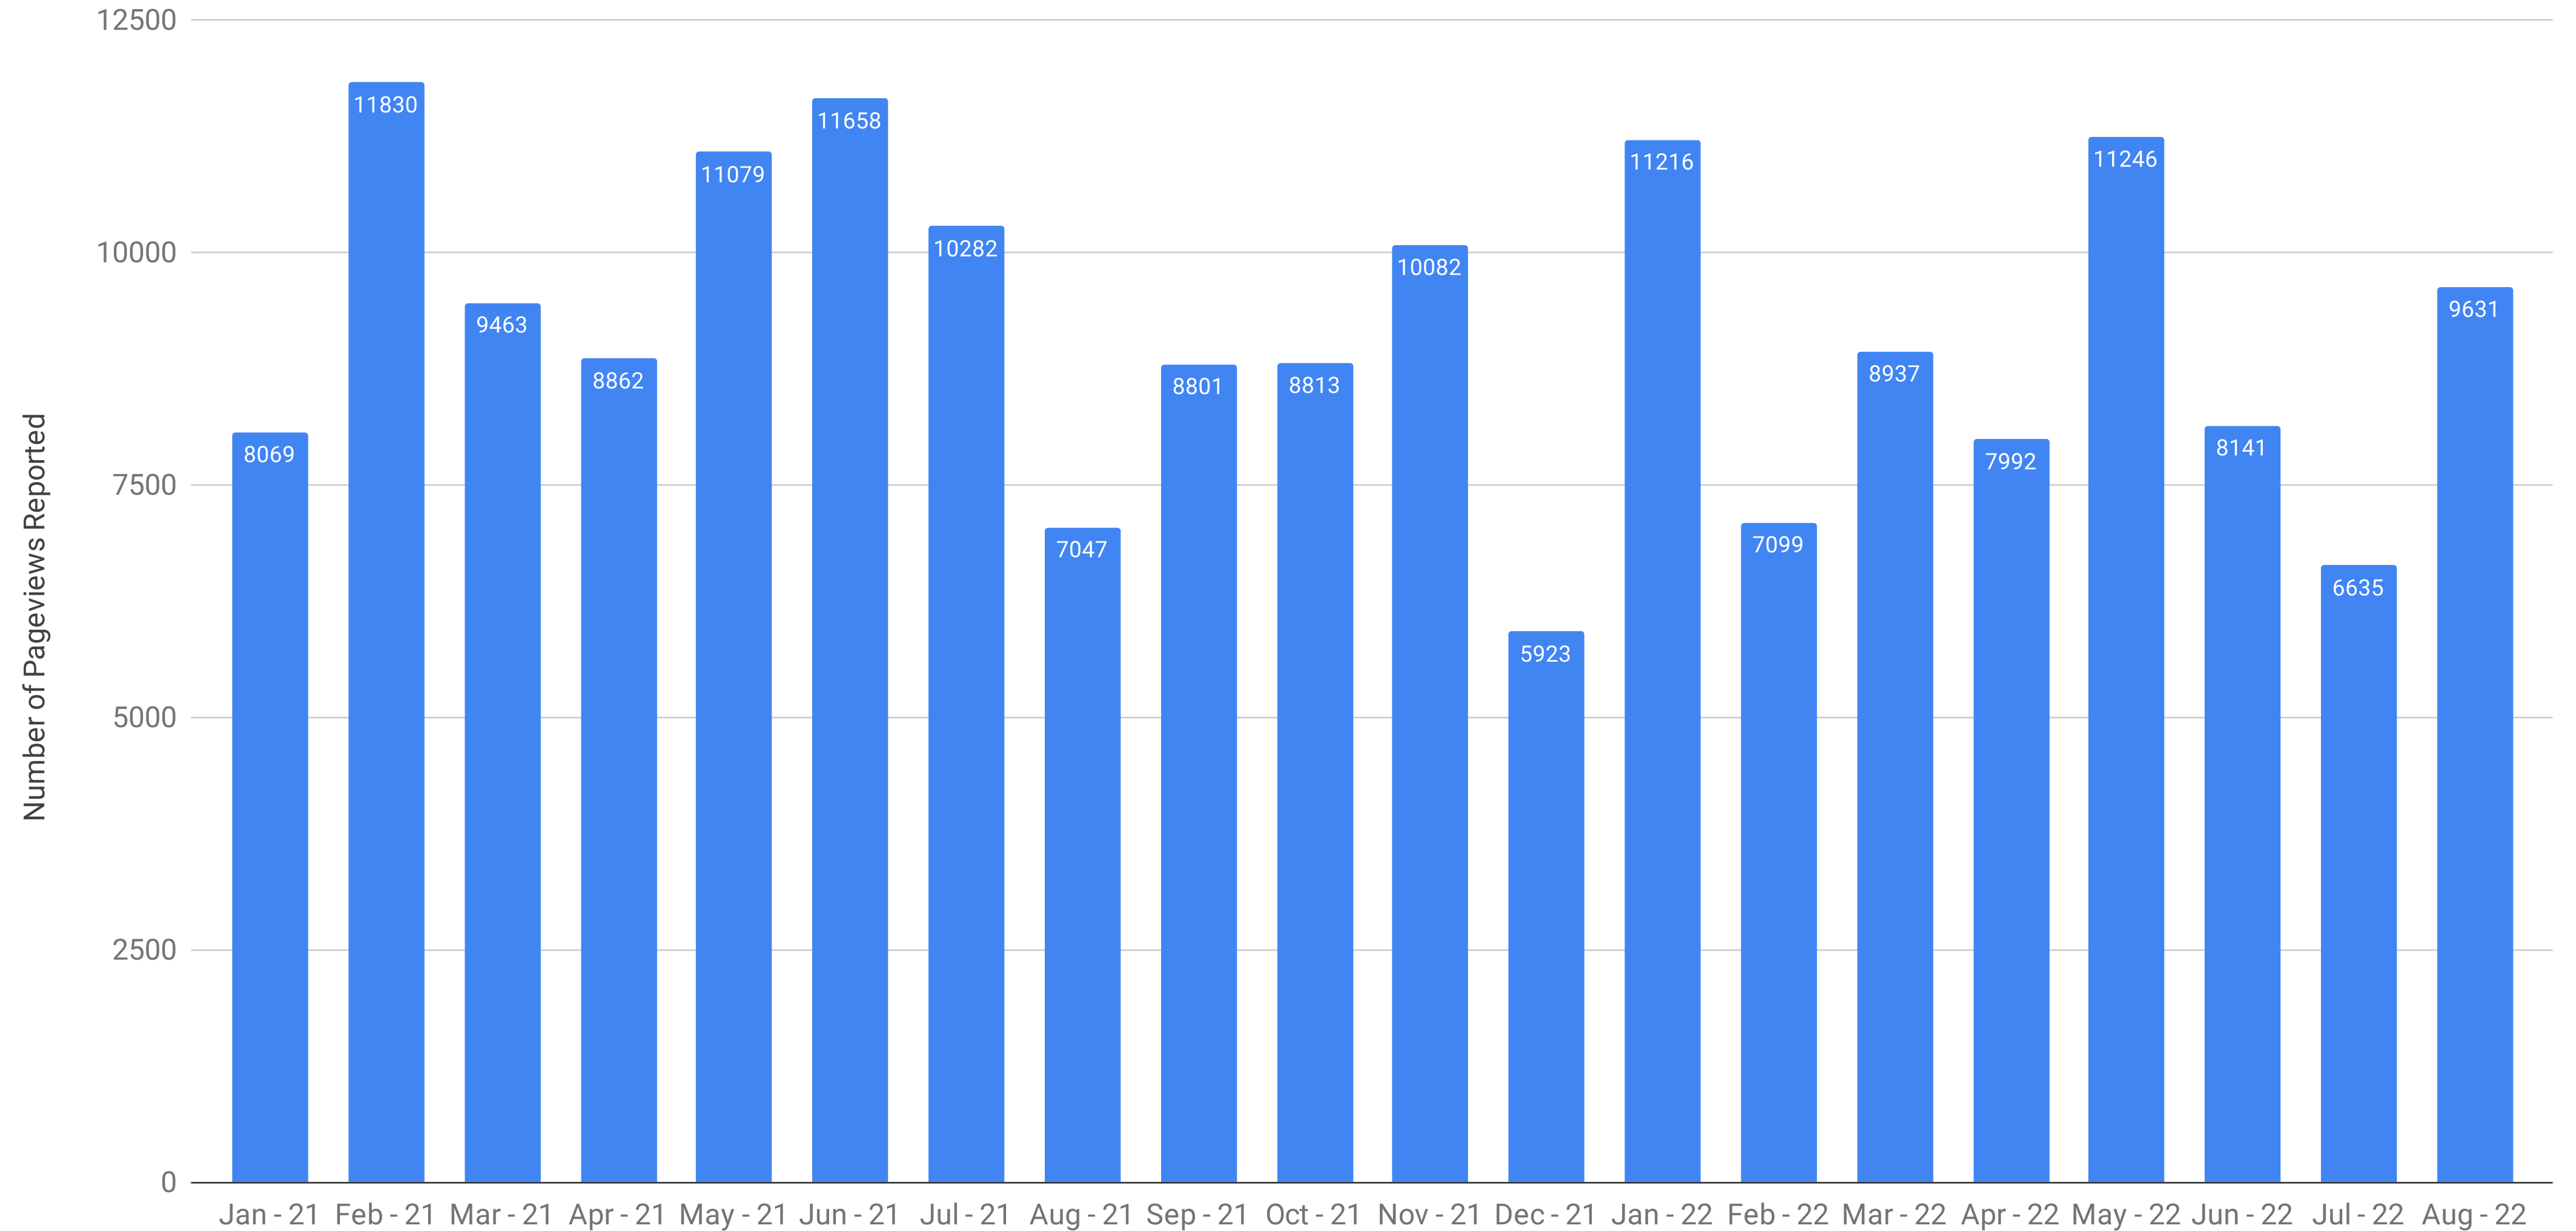

# ComplexDiscovery Audience Overview - Website Pageviews

The Total Number Pageviews as Recorded Each Month with Google Analytics

Current Reporting (1 January 2021 - 31 August 2022)