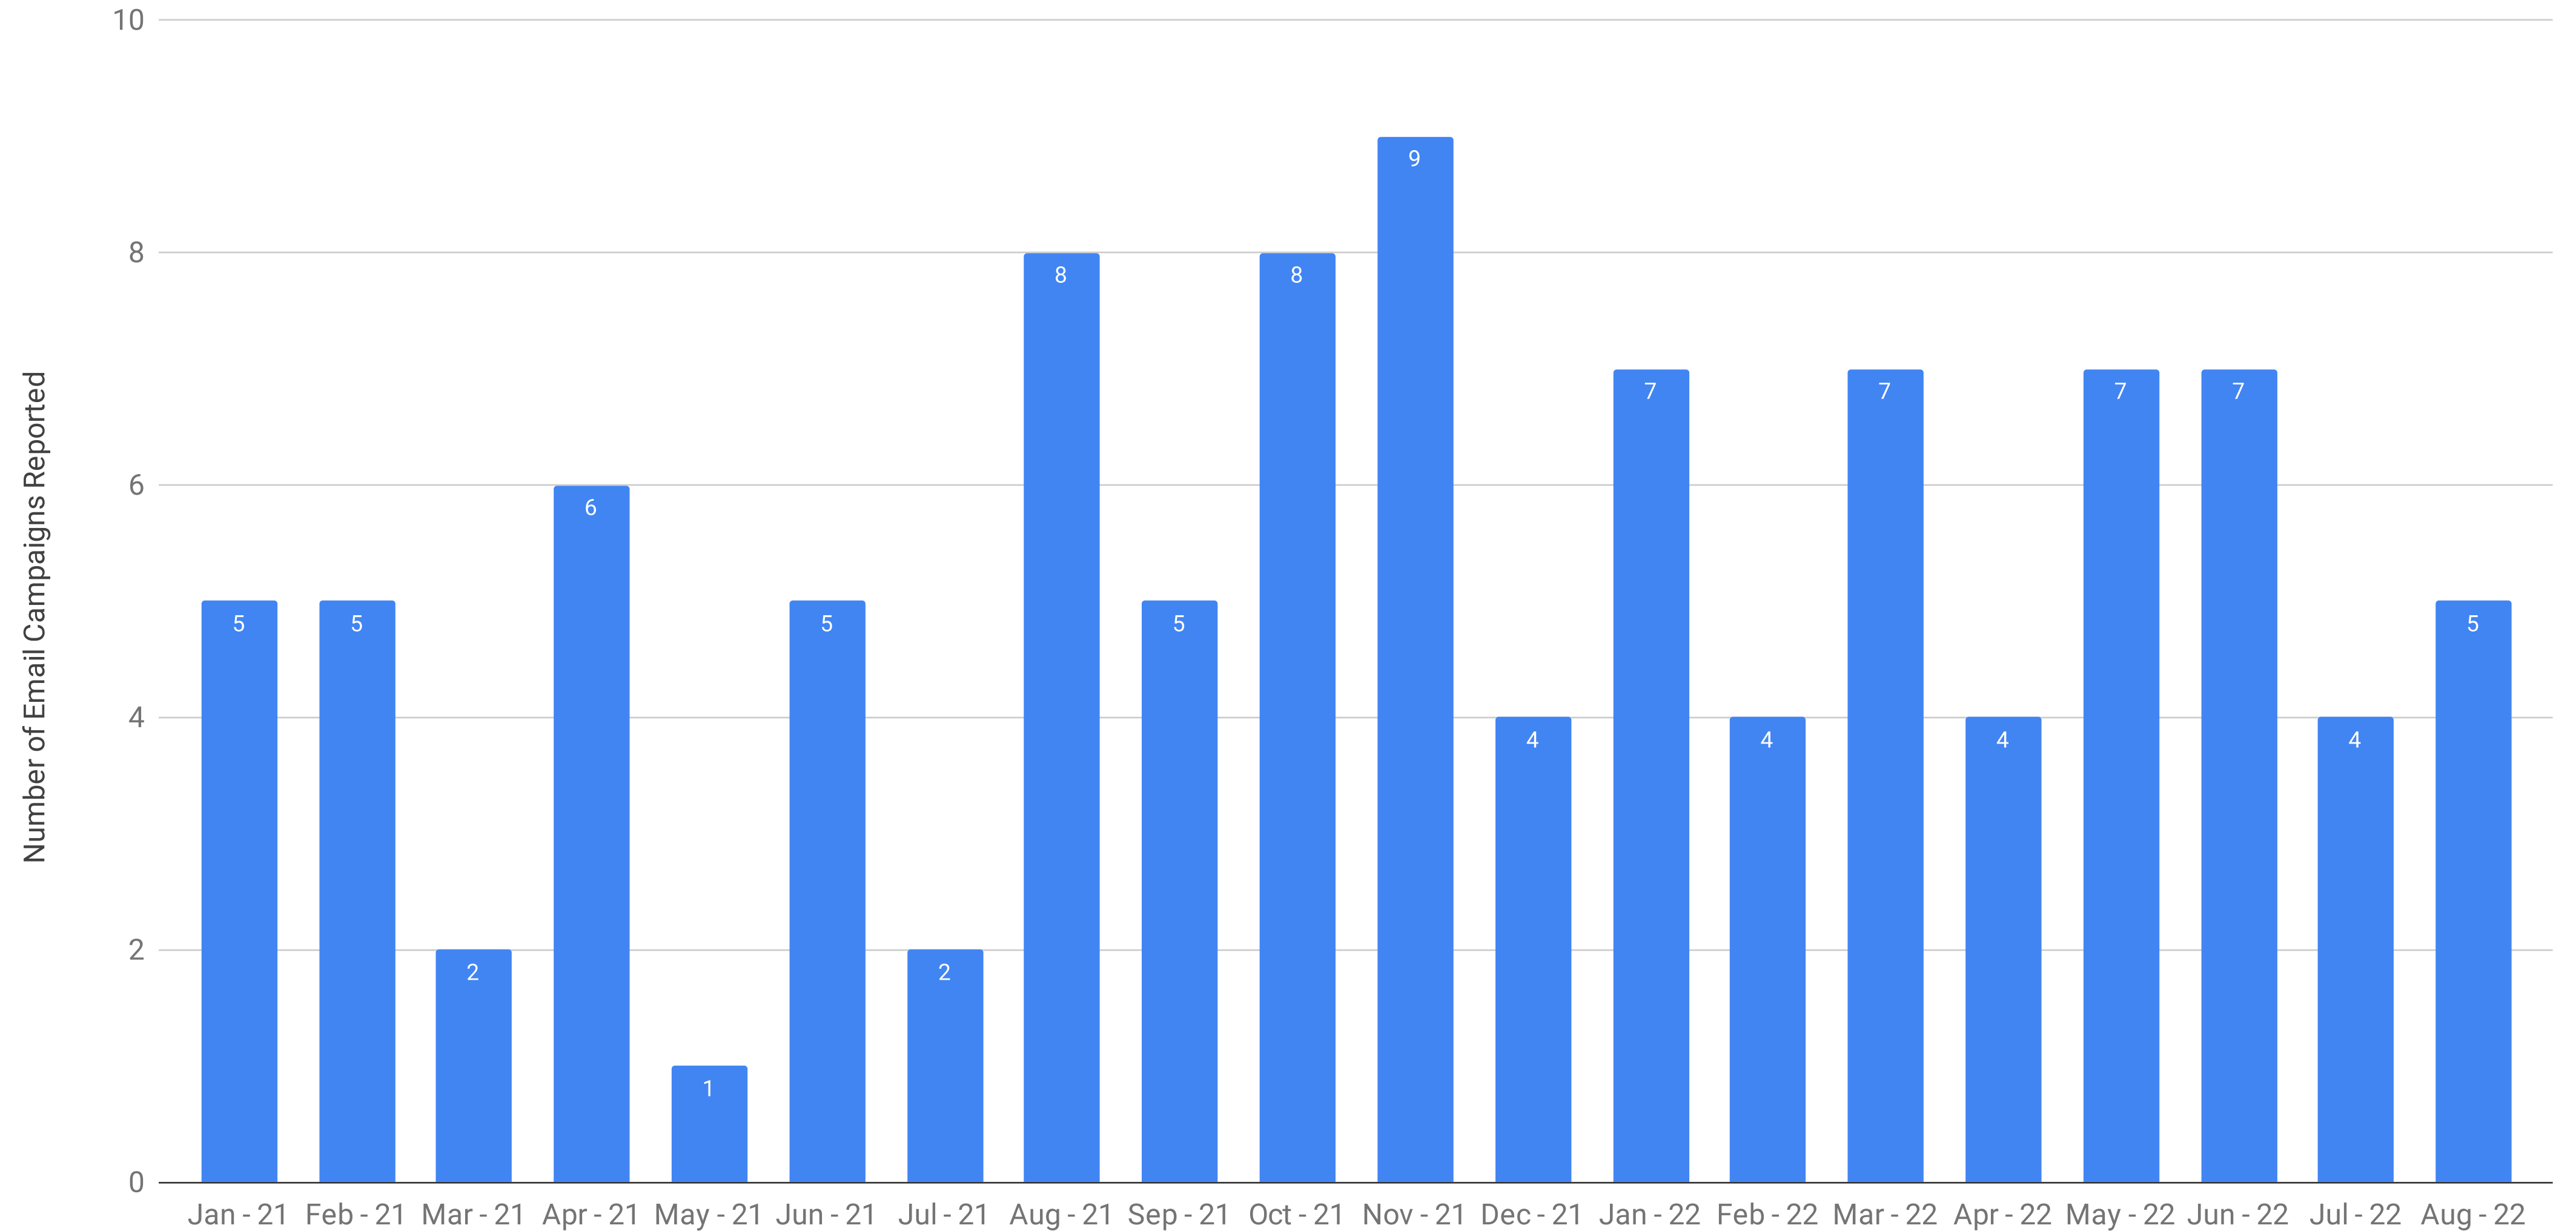

ComplexDiscovery Audience Overview - Email Campaigns Sent

The Total Number Email Campaigns as Recorded Each Month with Mailchimp

Current Reporting (1 January 2021 - 31 August 2022)