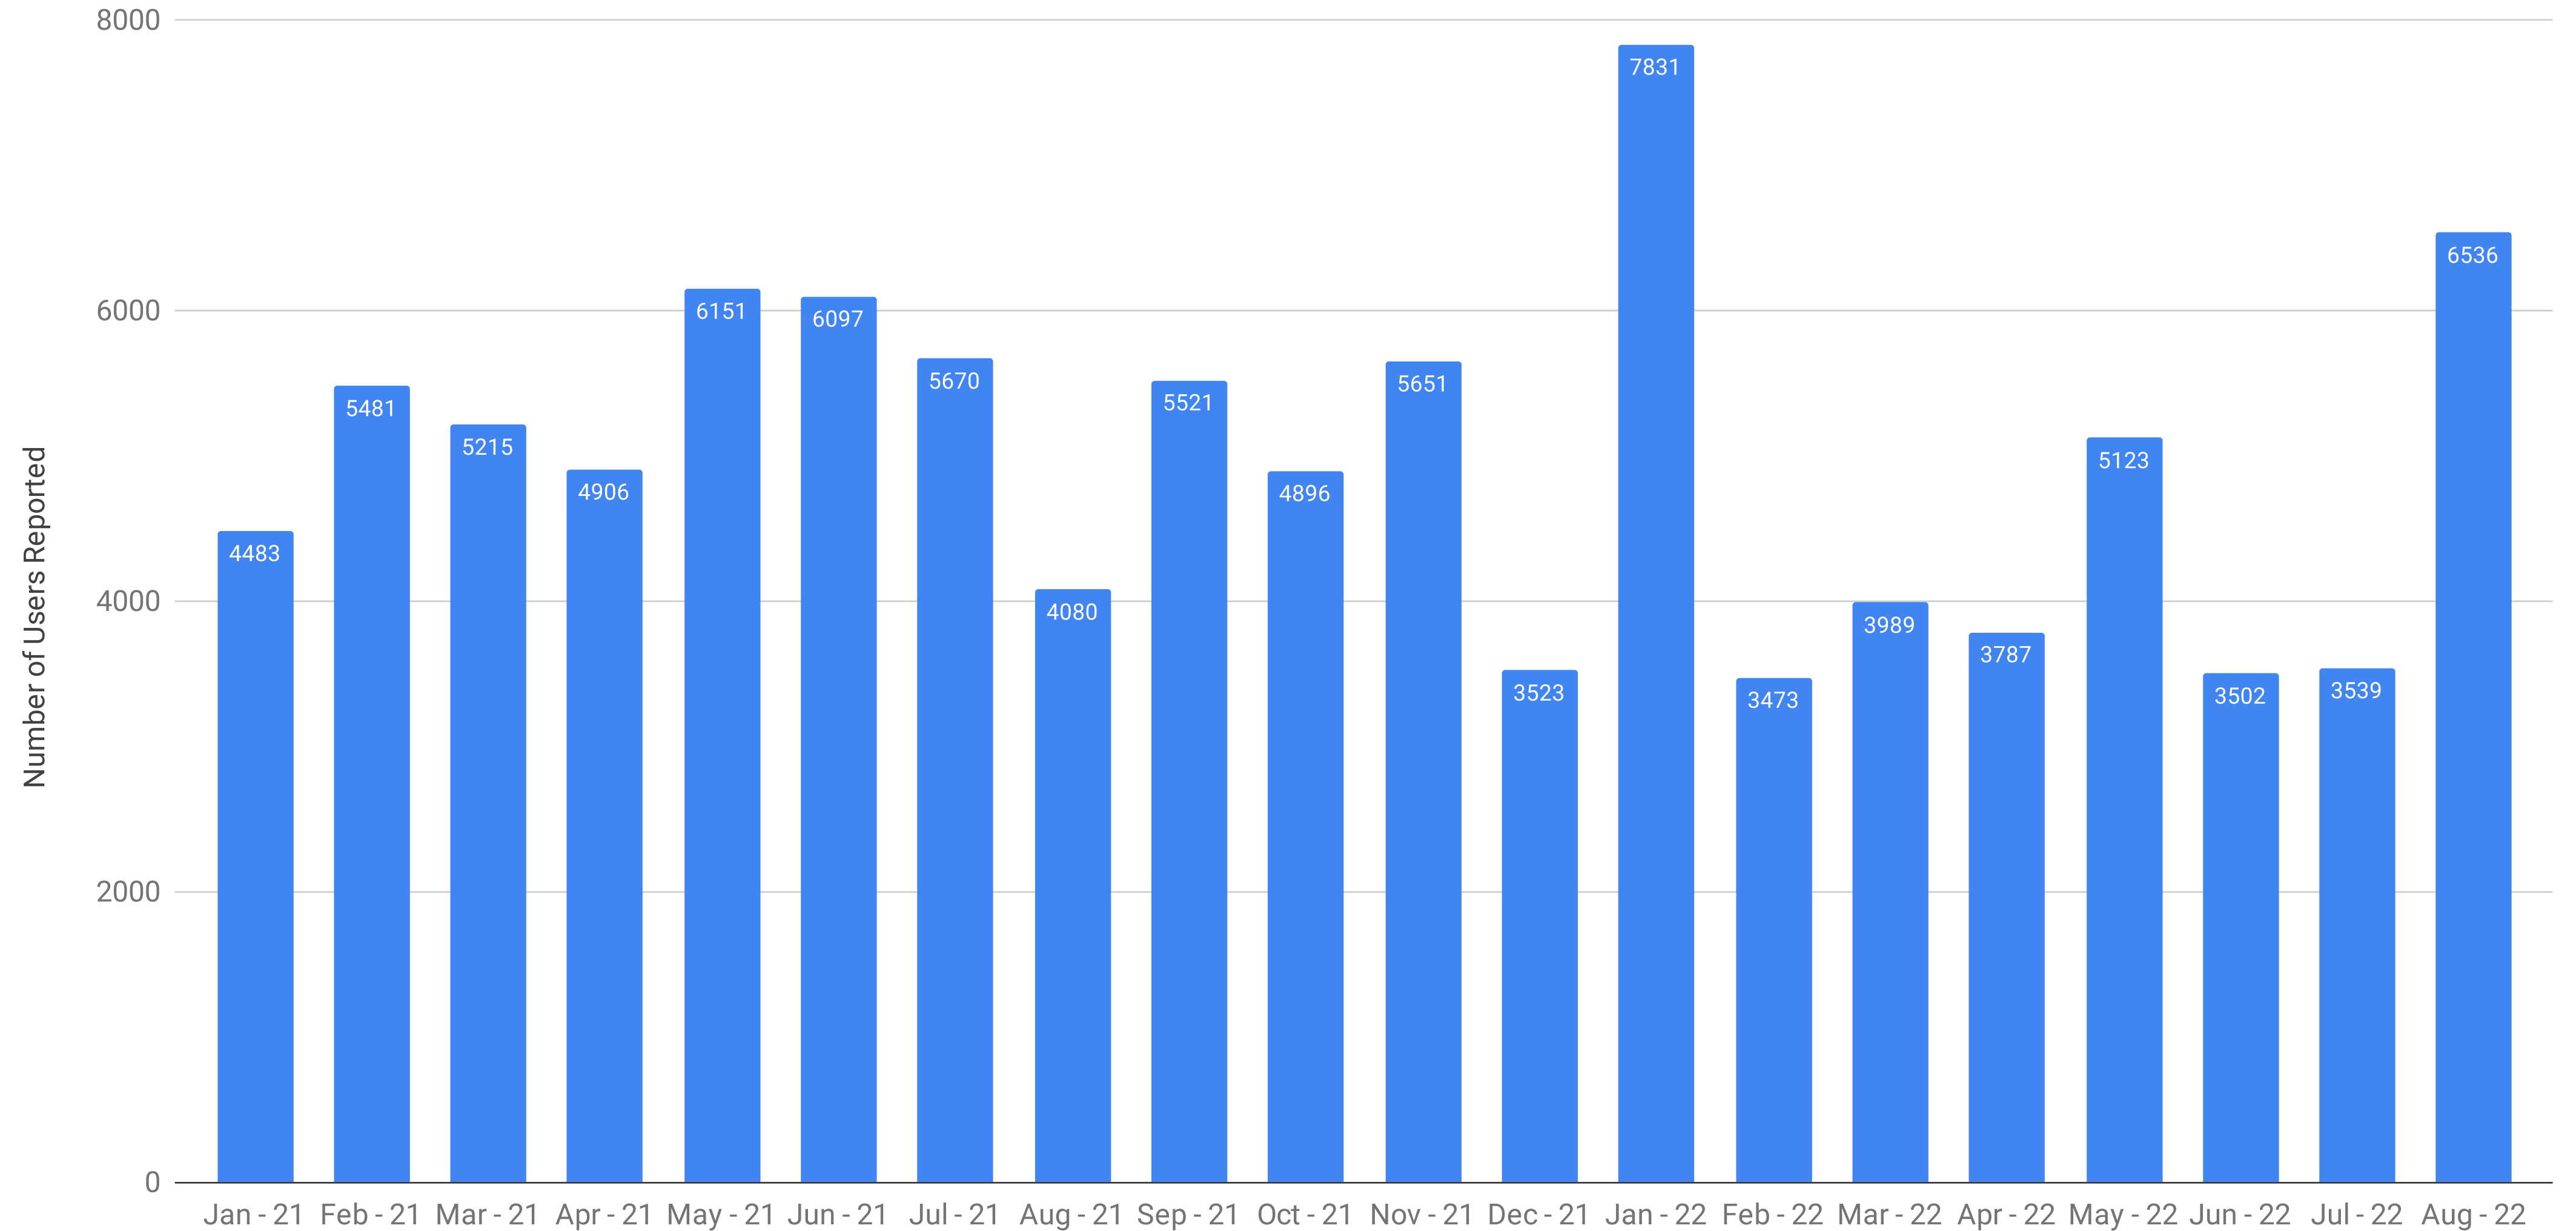

# ComplexDiscovery Audience Overview - All Users

The Total Number of Users as Recorded Each Month with Google Analytics

Current Reporting (1 January 2021 - 31 August 2022)