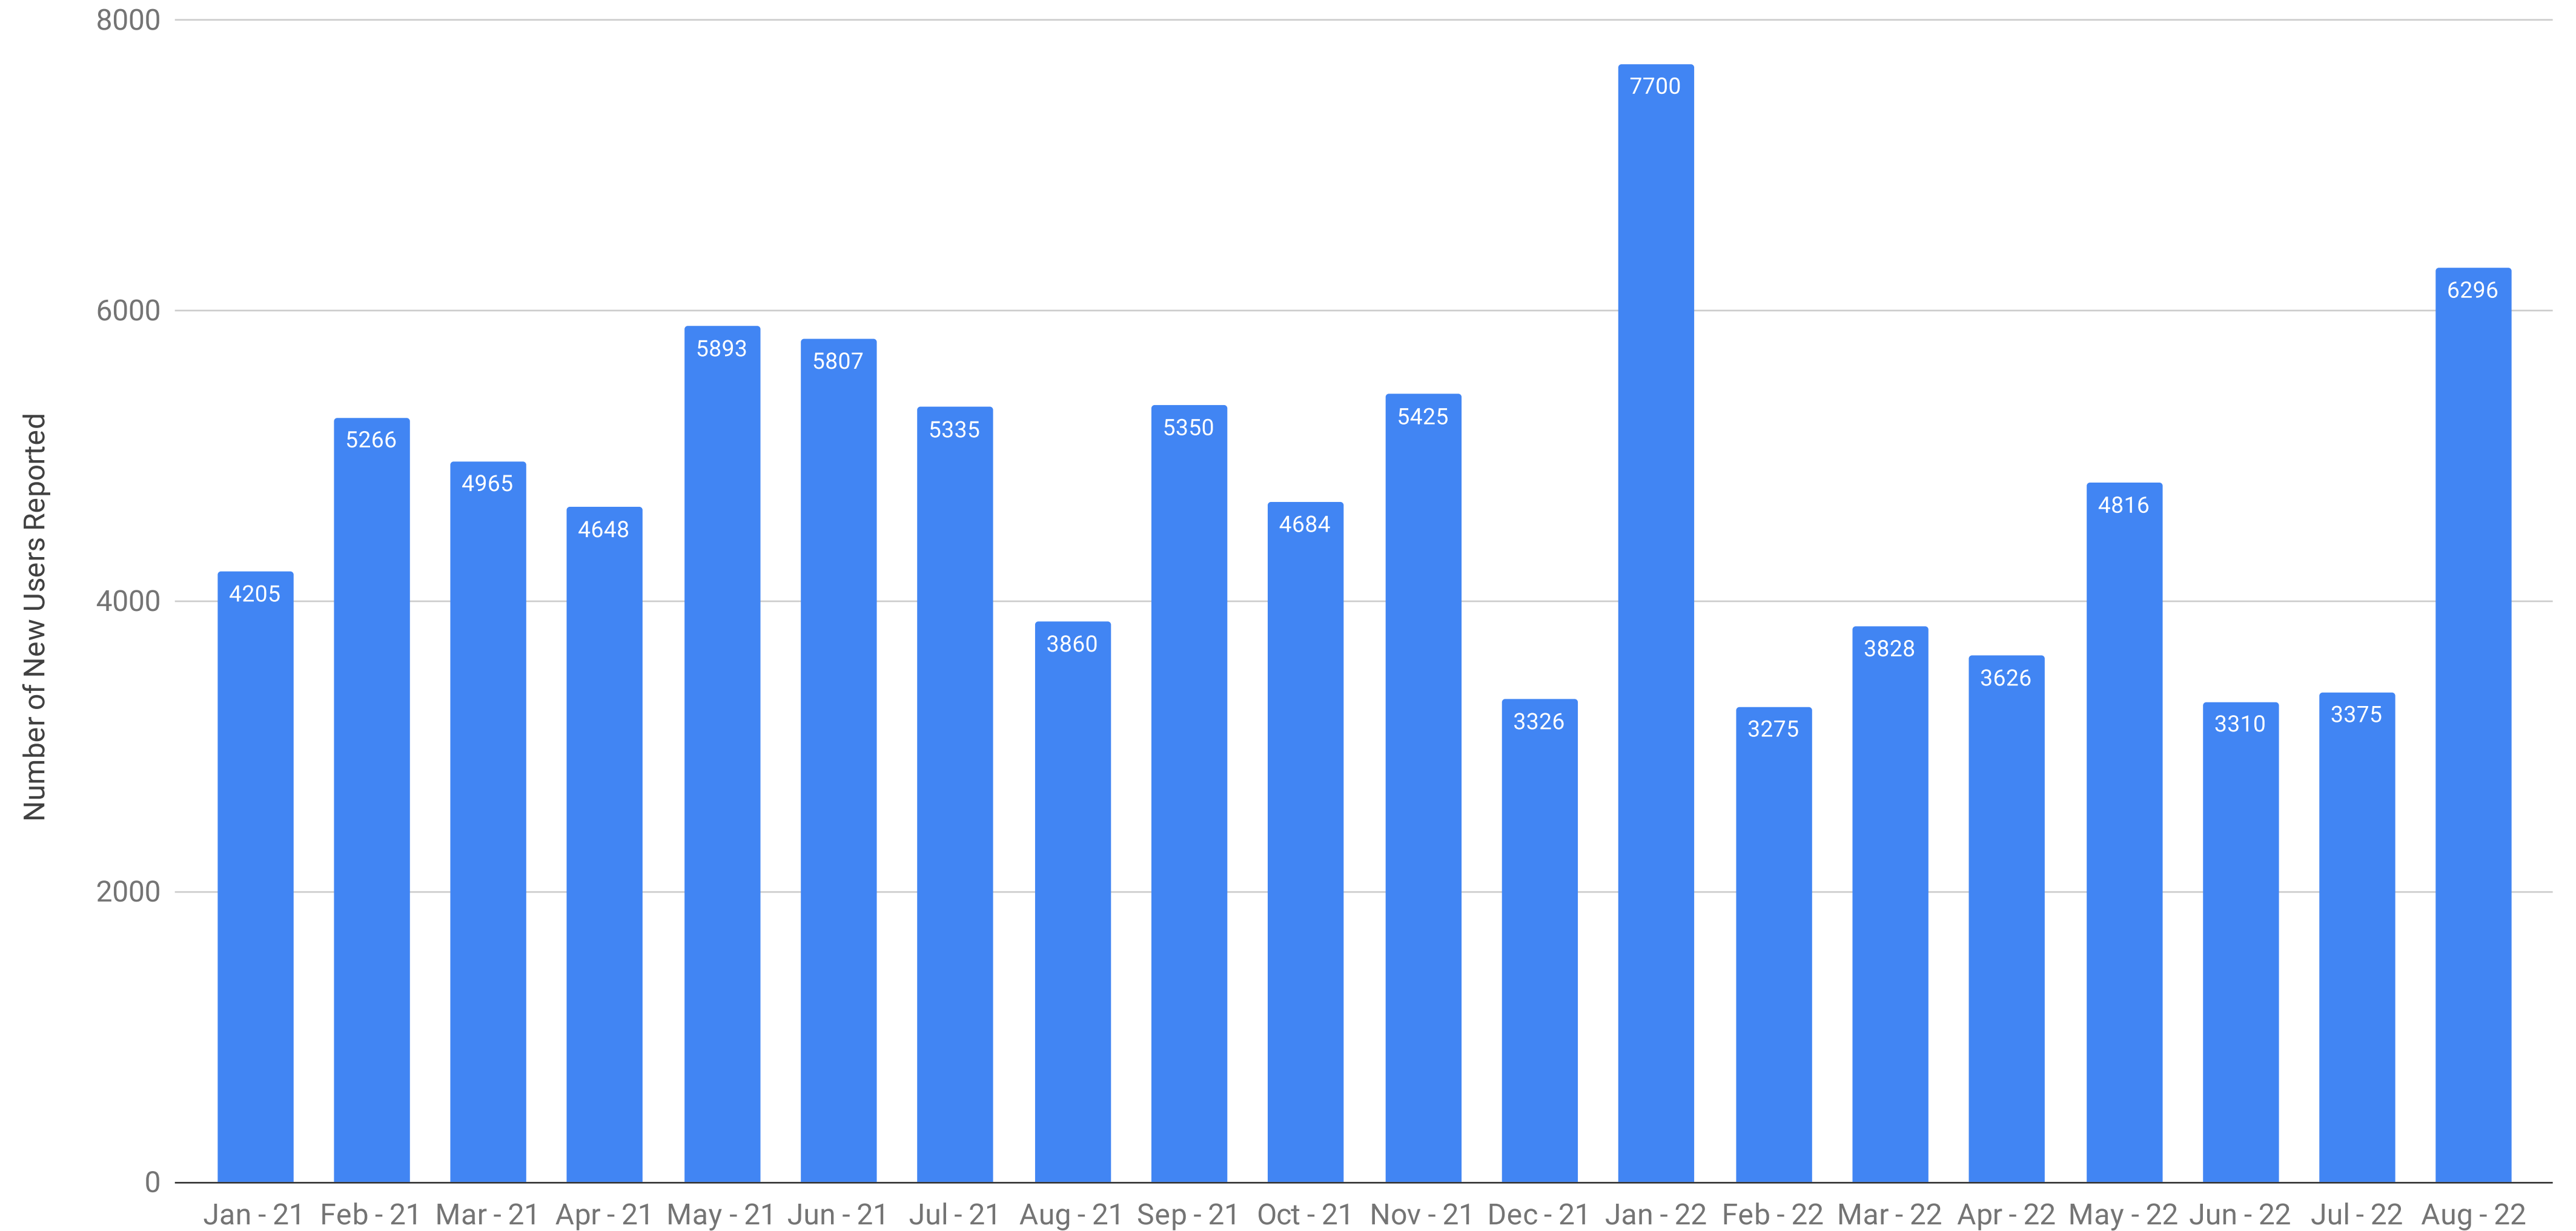

ComplexDiscovery Audience Overview - New Users

The Total Number of New Users as Recorded Each Month with Google Analytics

Current Reporting (1 January 2021 - 31 August 2022)