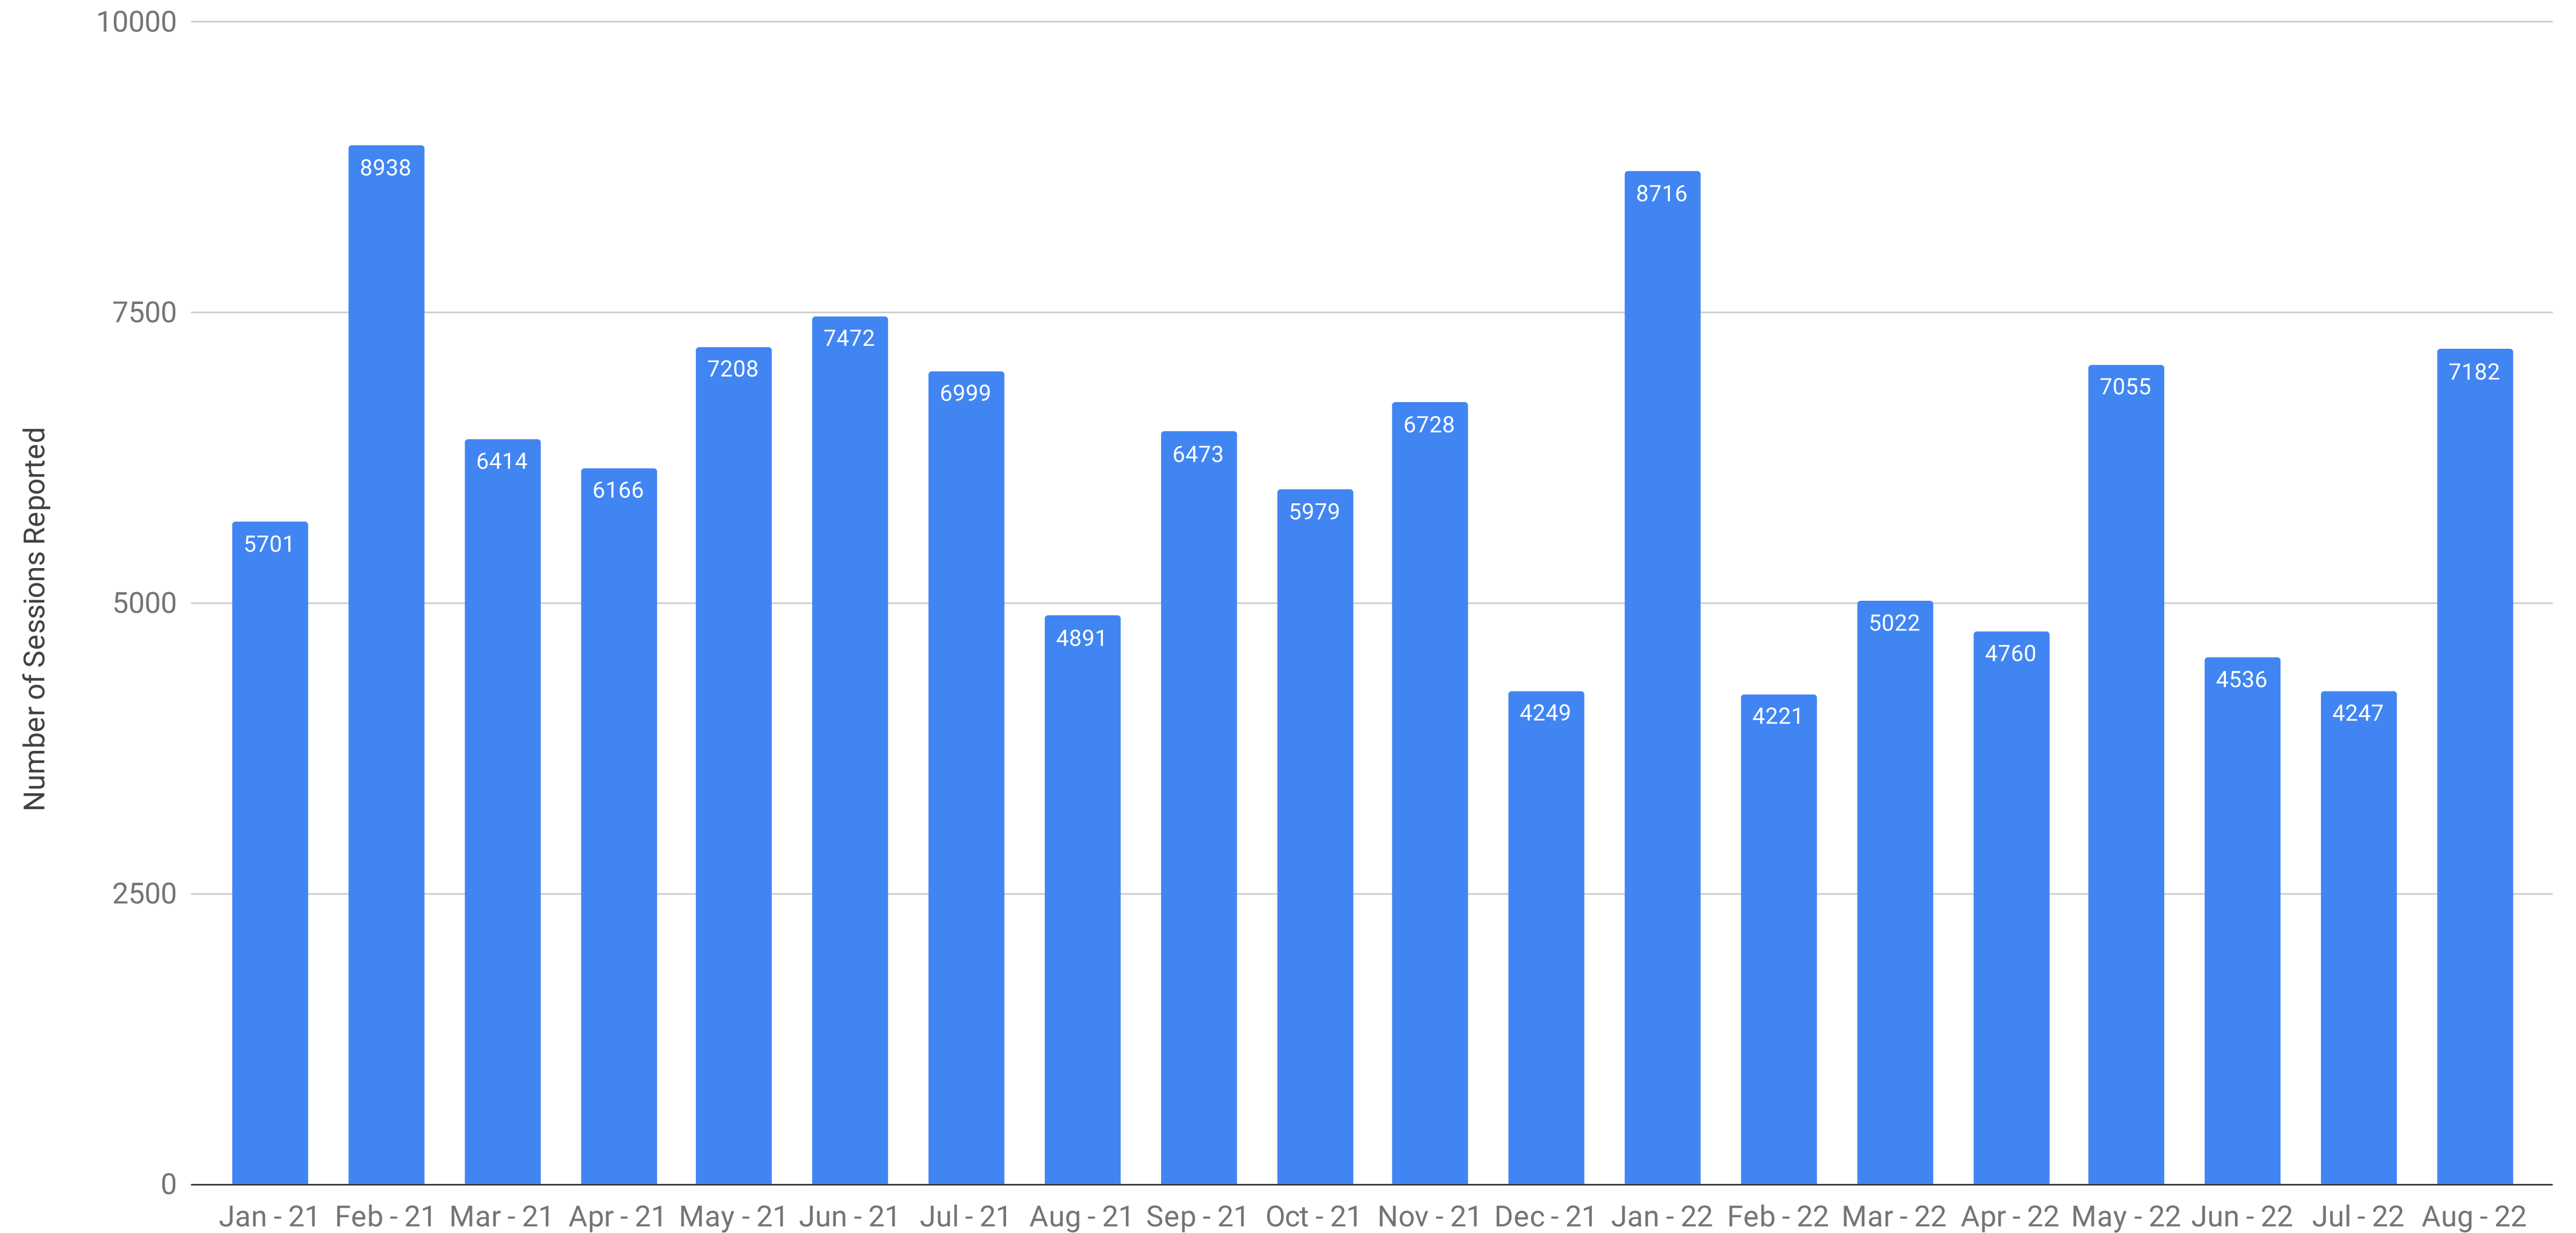

# ComplexDiscovery Audience Overview - Sessions

The Total Number of Sessions as Recorded Each Month with Google Analytics

Current Reporting (1 January 2021 - 31 August 2022)