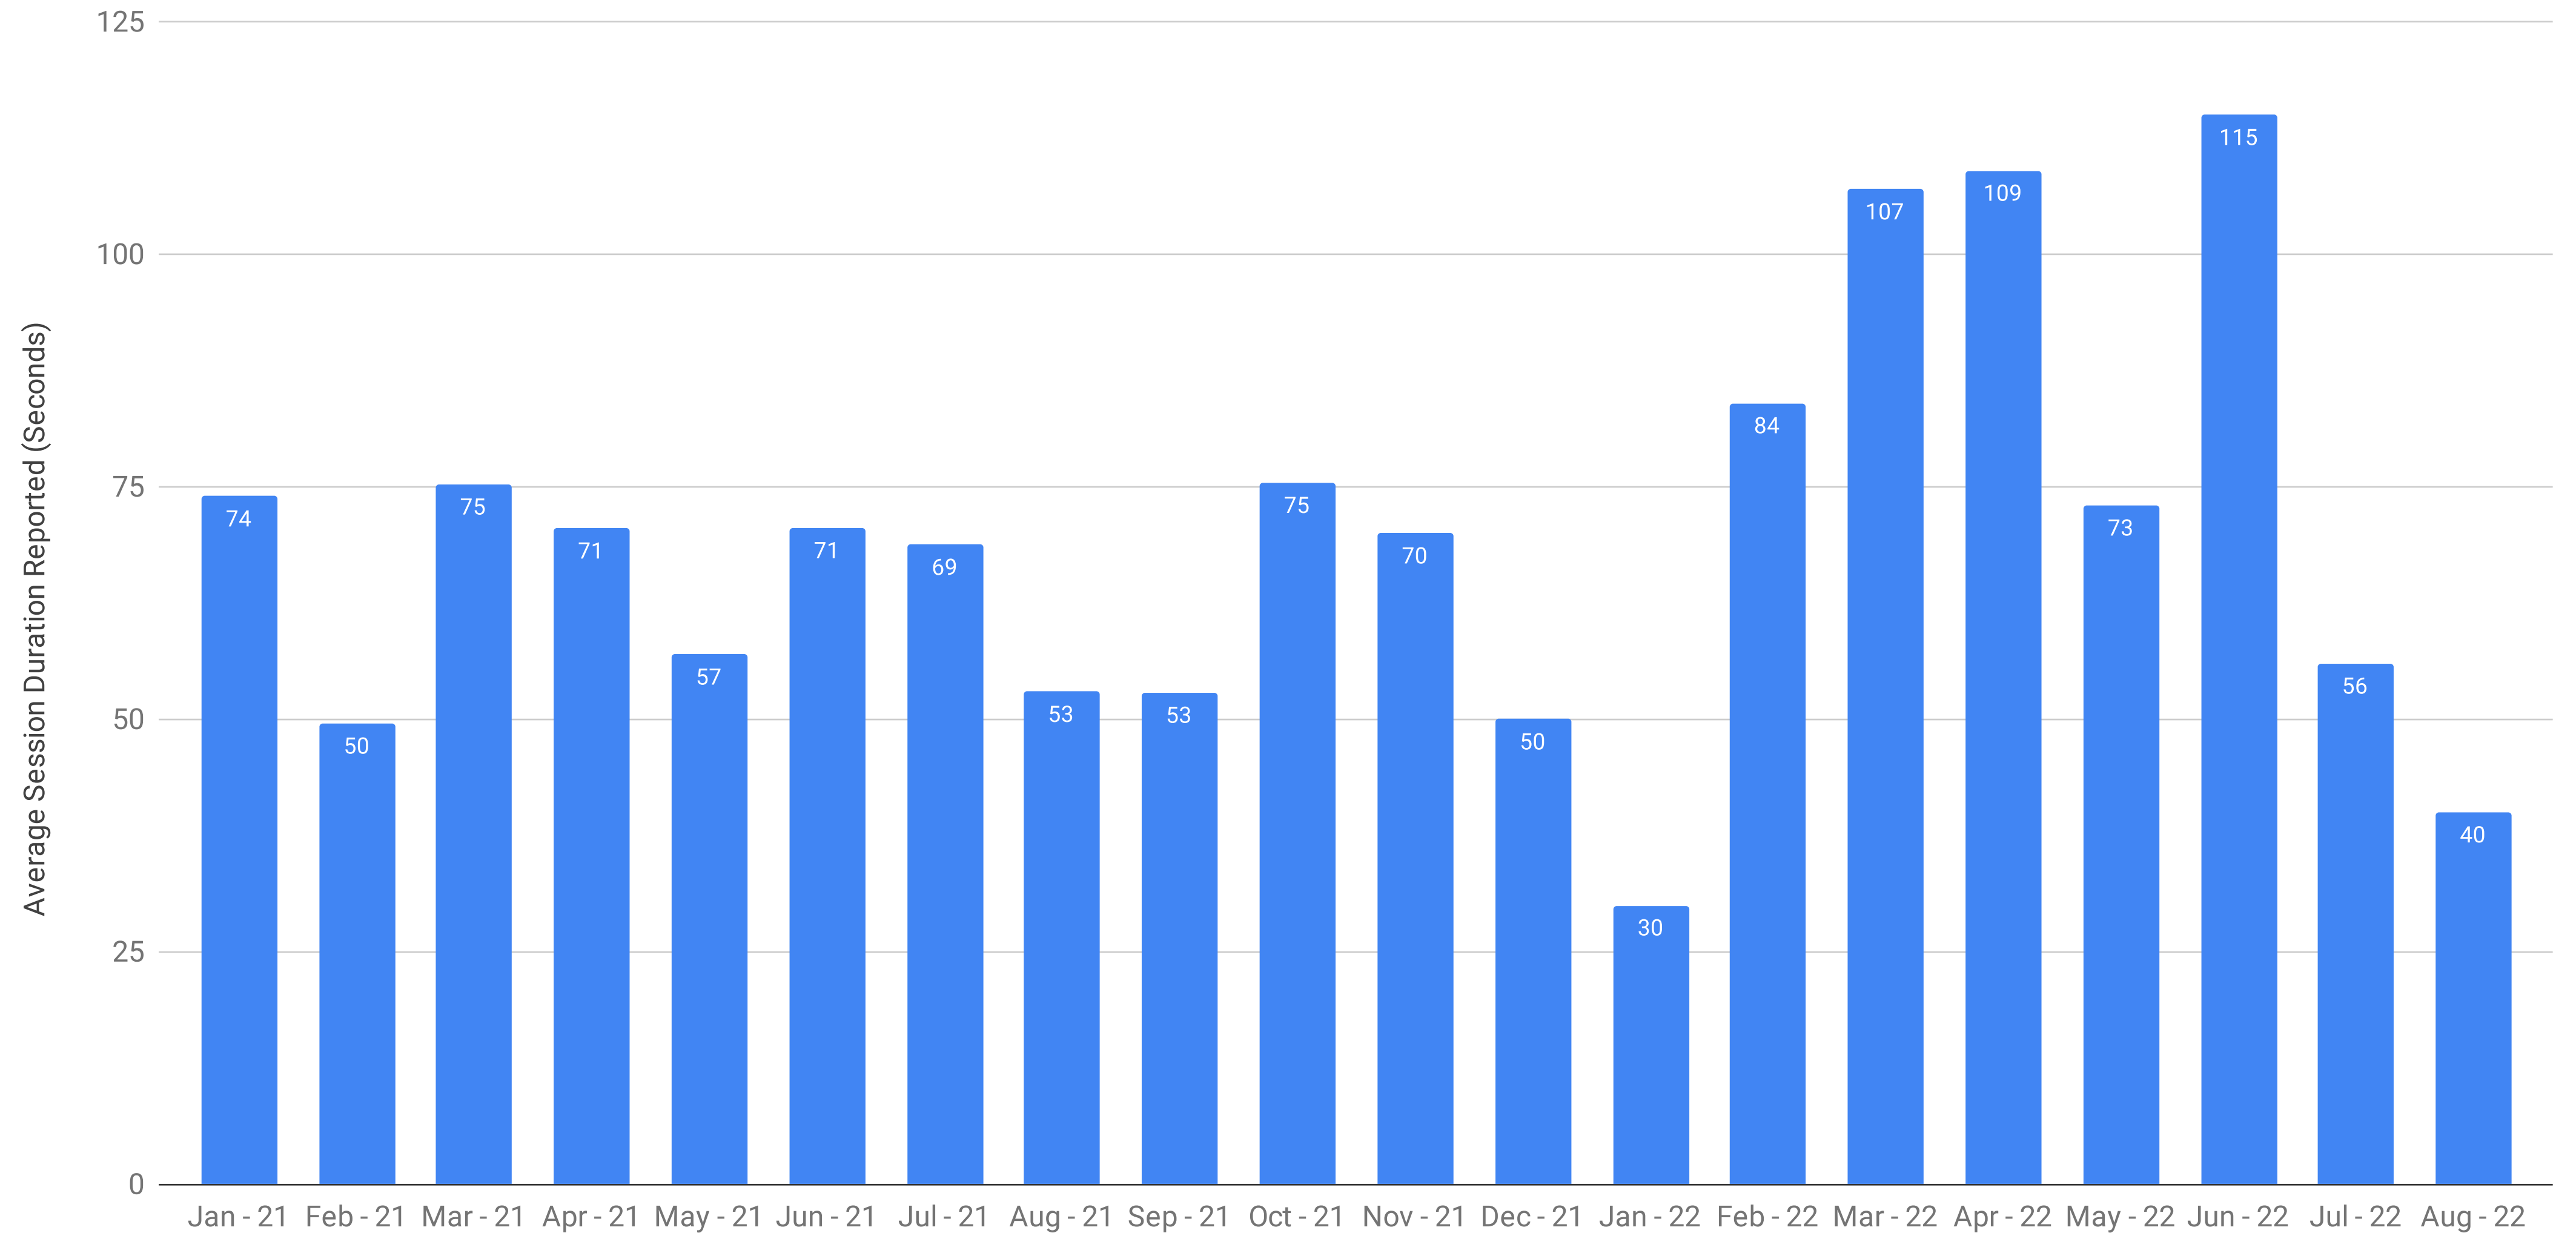

ComplexDiscovery Audience Overview - Average Session Duration

The Average Session Duration in Seconds as Recorded Each Month with Google Analytics

Current Reporting (1 January 2021 - 31 August 2022)