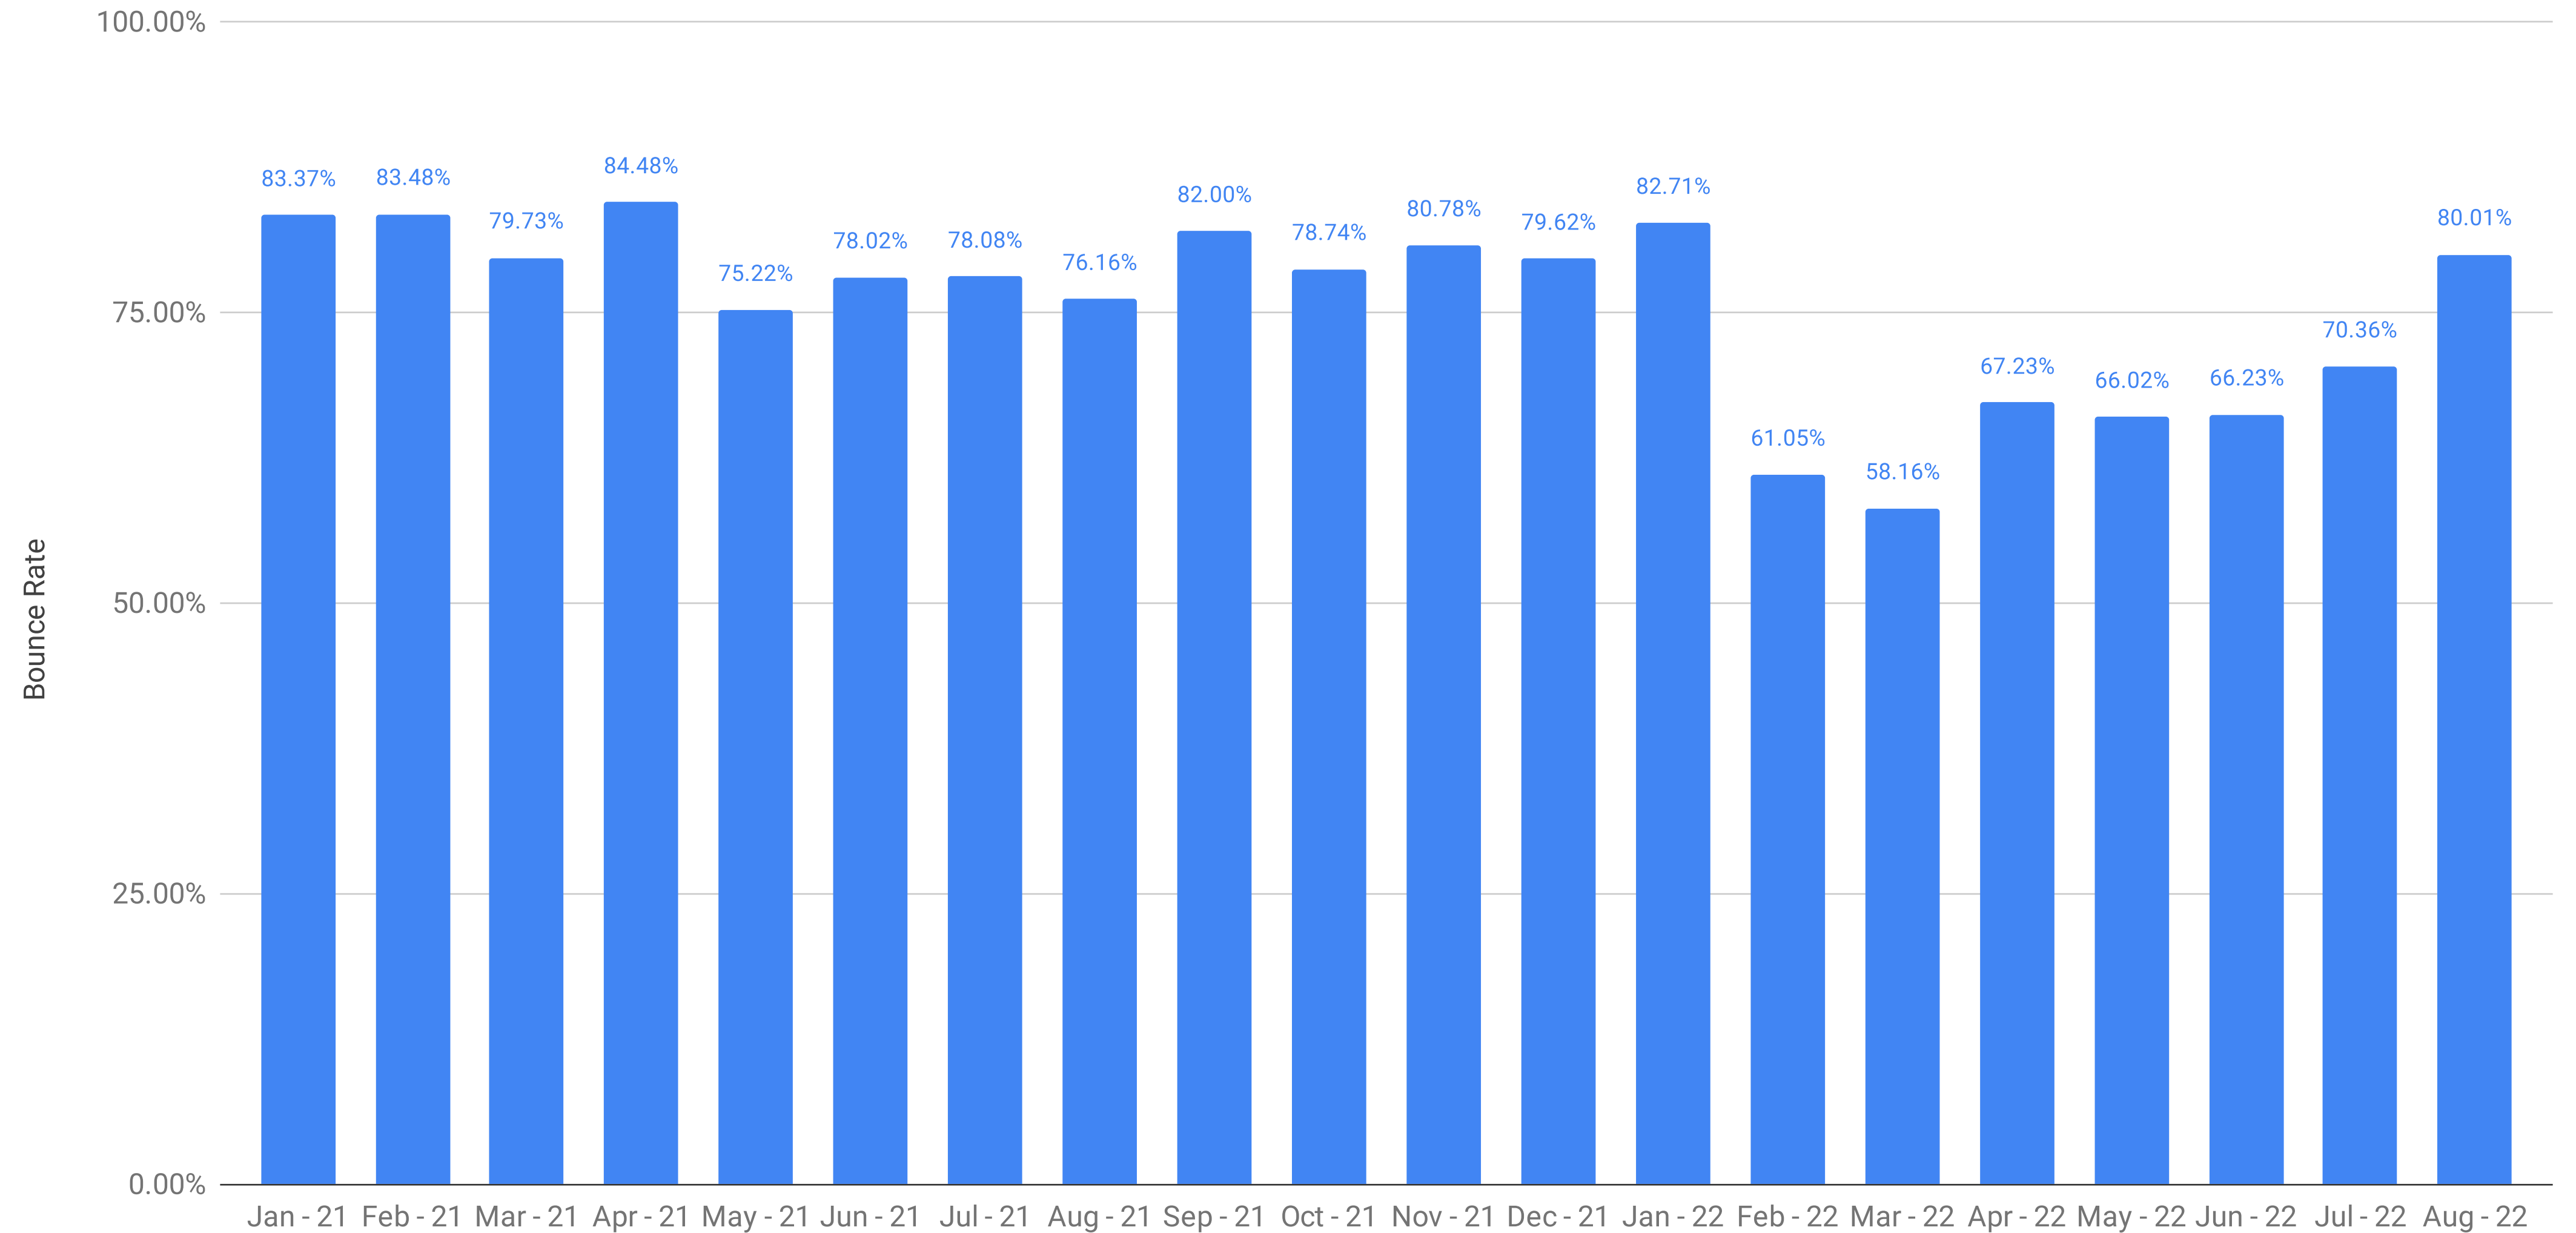

ComplexDiscovery Audience Overview - Bounce Rate

The Bounce Rate as Recorded Each Month with Google Analytics

Current Reporting (1 January 2021 - 31 August 2022)