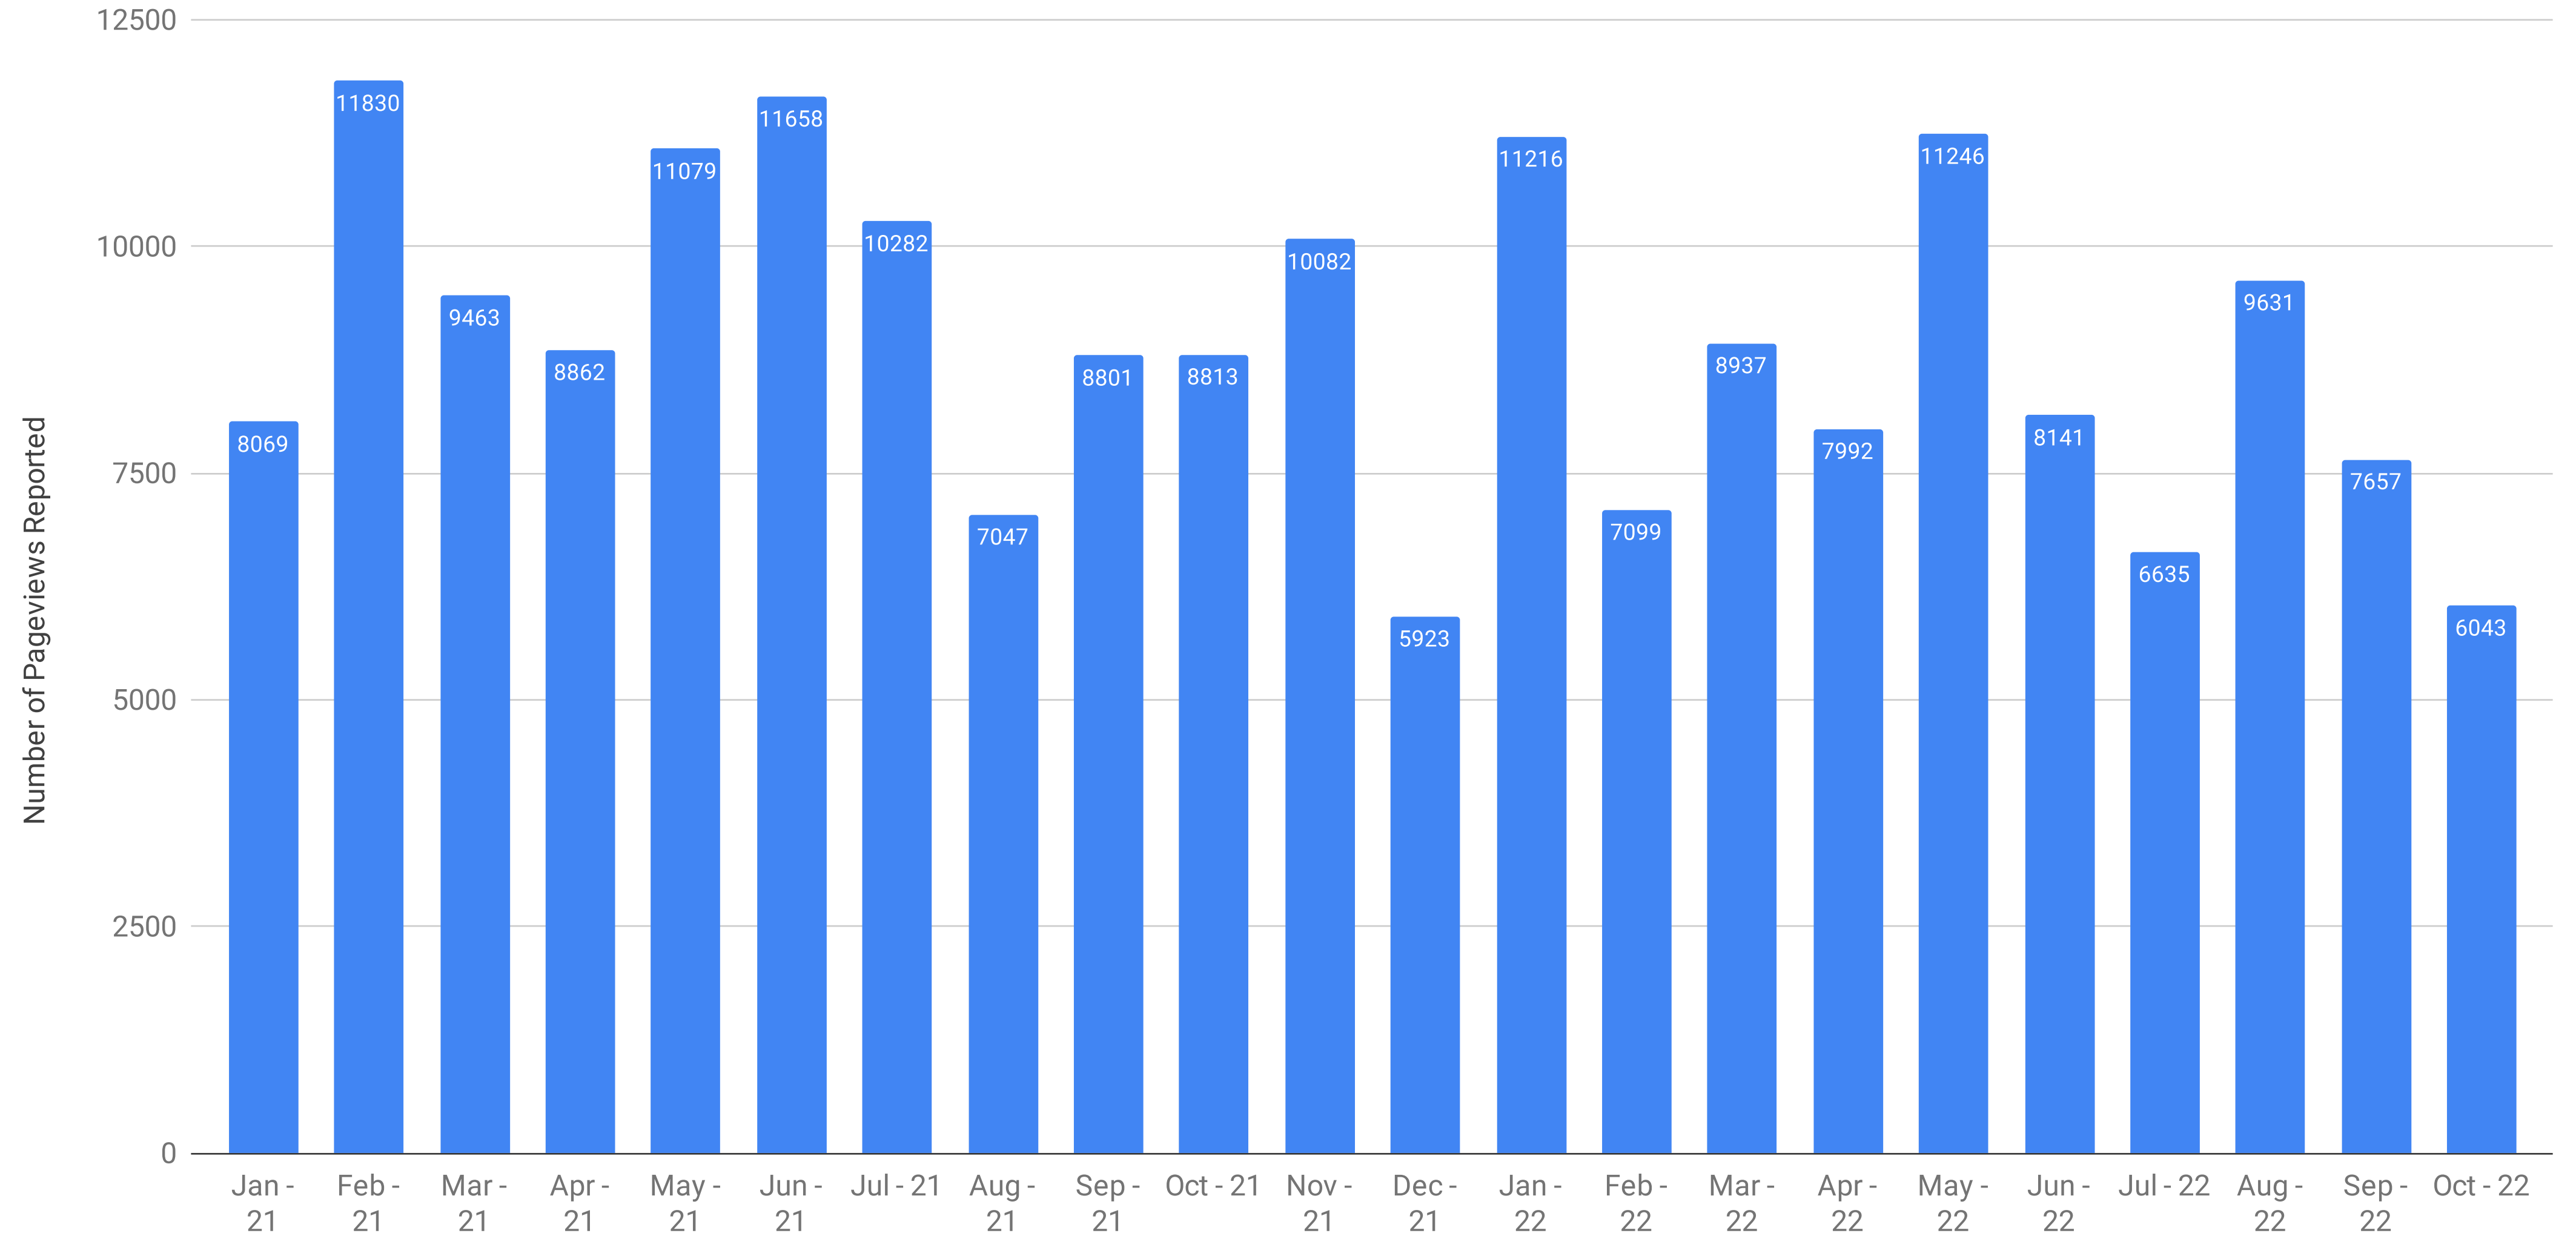

ComplexDiscovery Audience Overview - Website Pageviews

The Total Number Pageviews as Recorded Each Month with Google Analytics

Current Reporting (1 January 2021 - 31 October 2022)