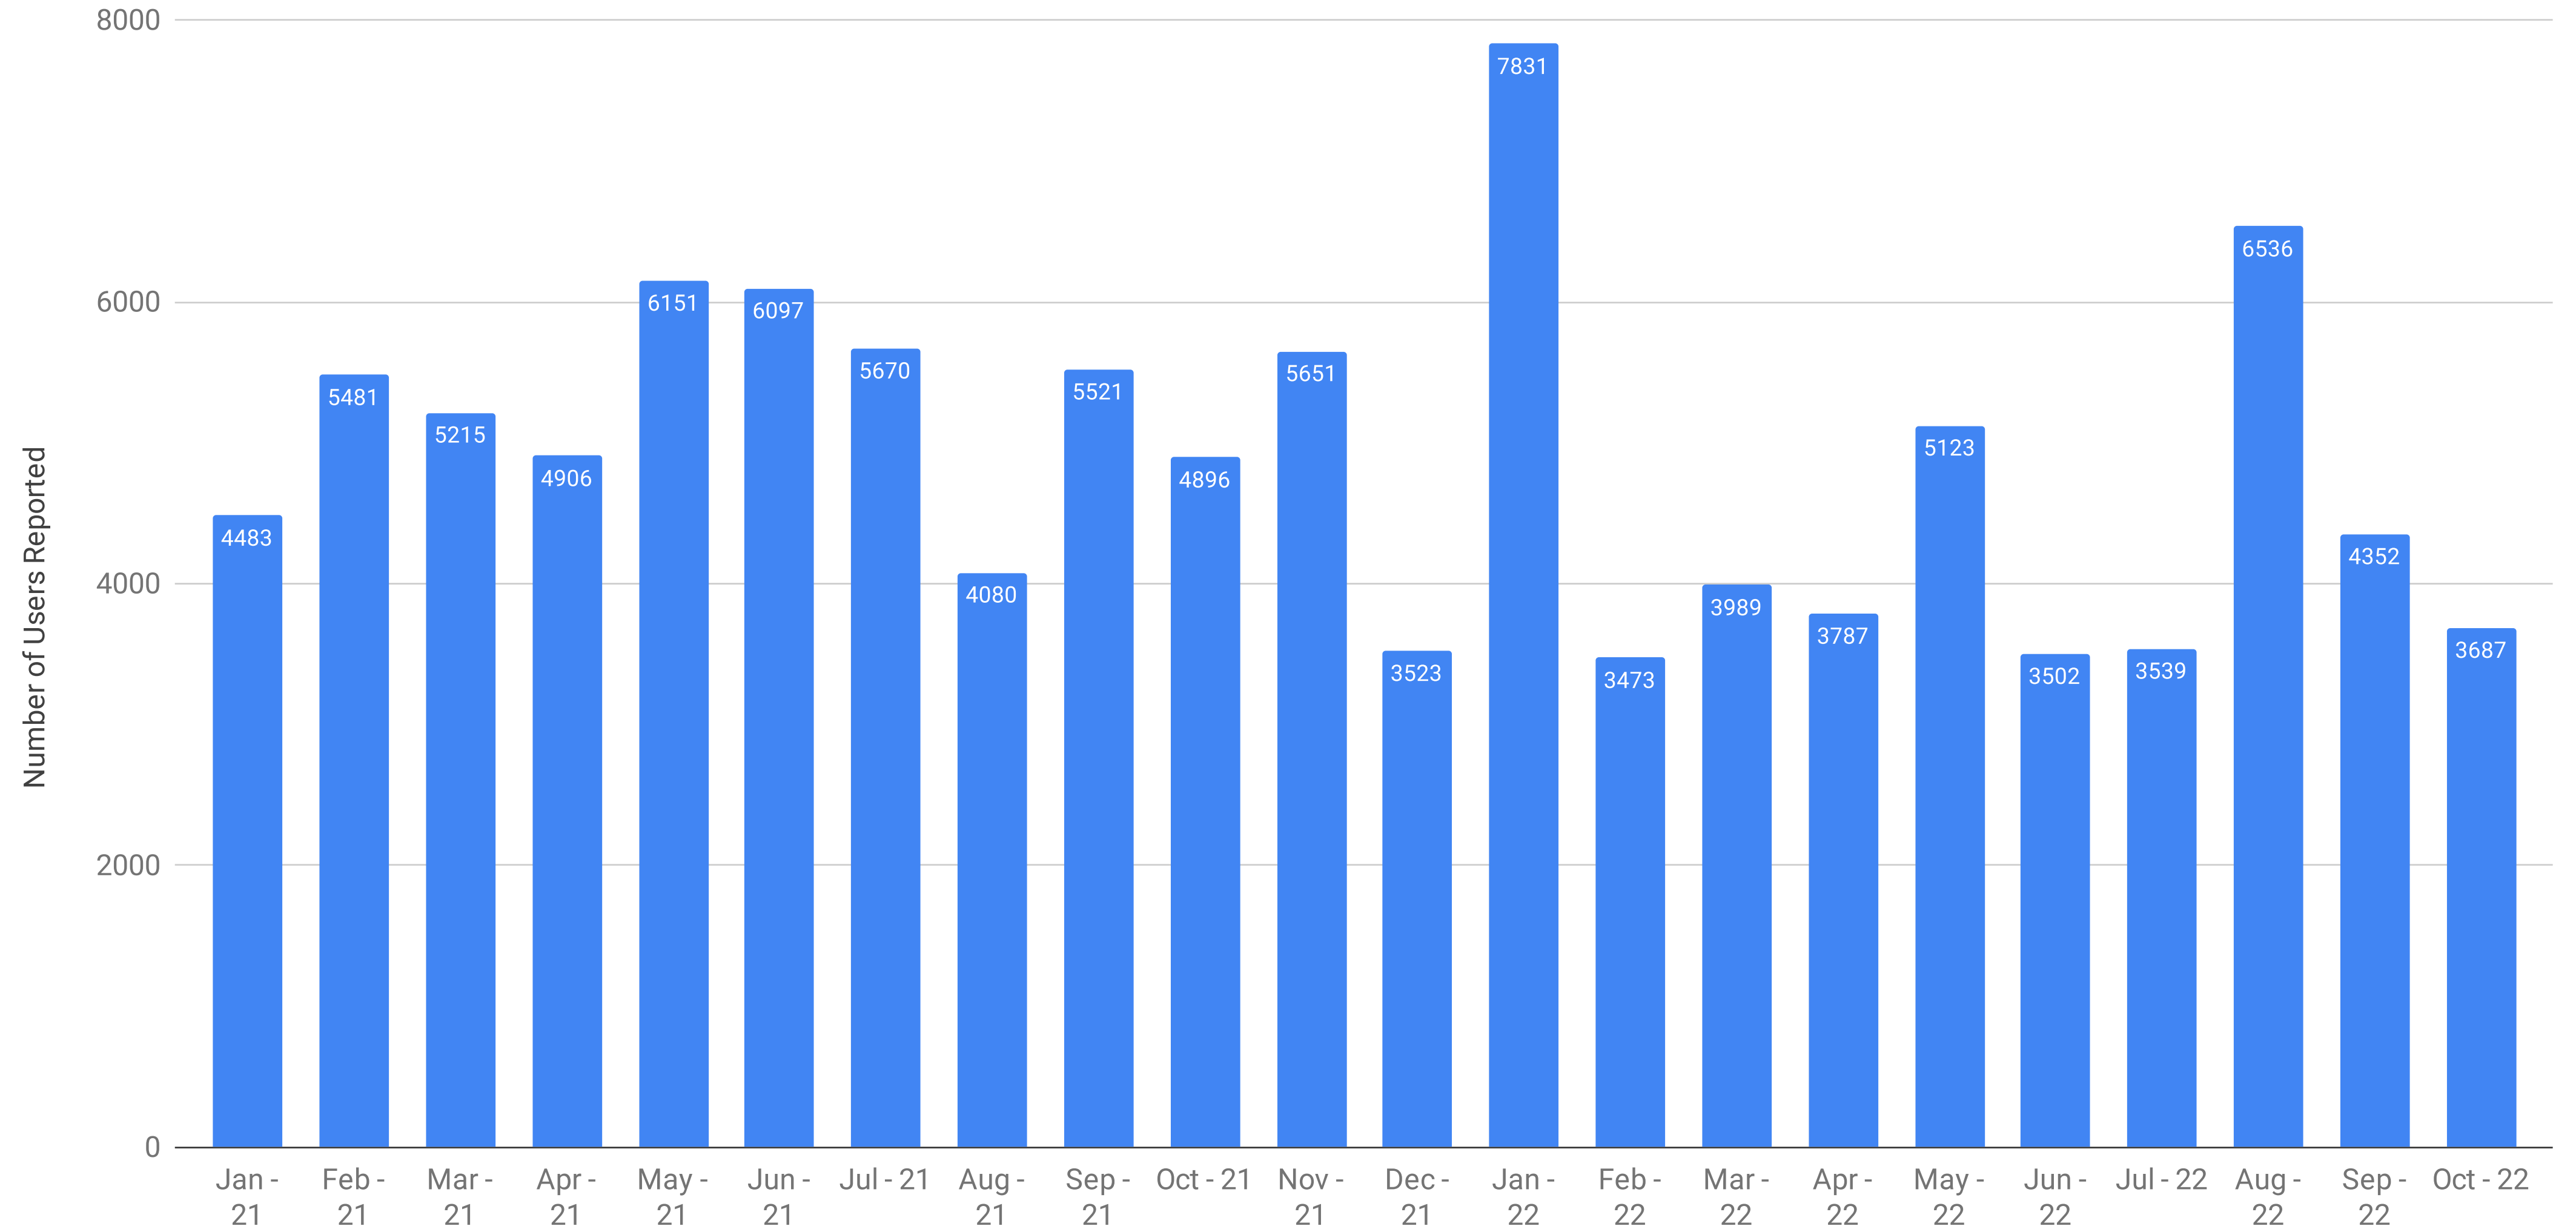

# ComplexDiscovery Audience Overview - All Users

The Total Number of Users as Recorded Each Month with Google Analytics

Current Reporting (1 January 2021 - 31 October 2022)