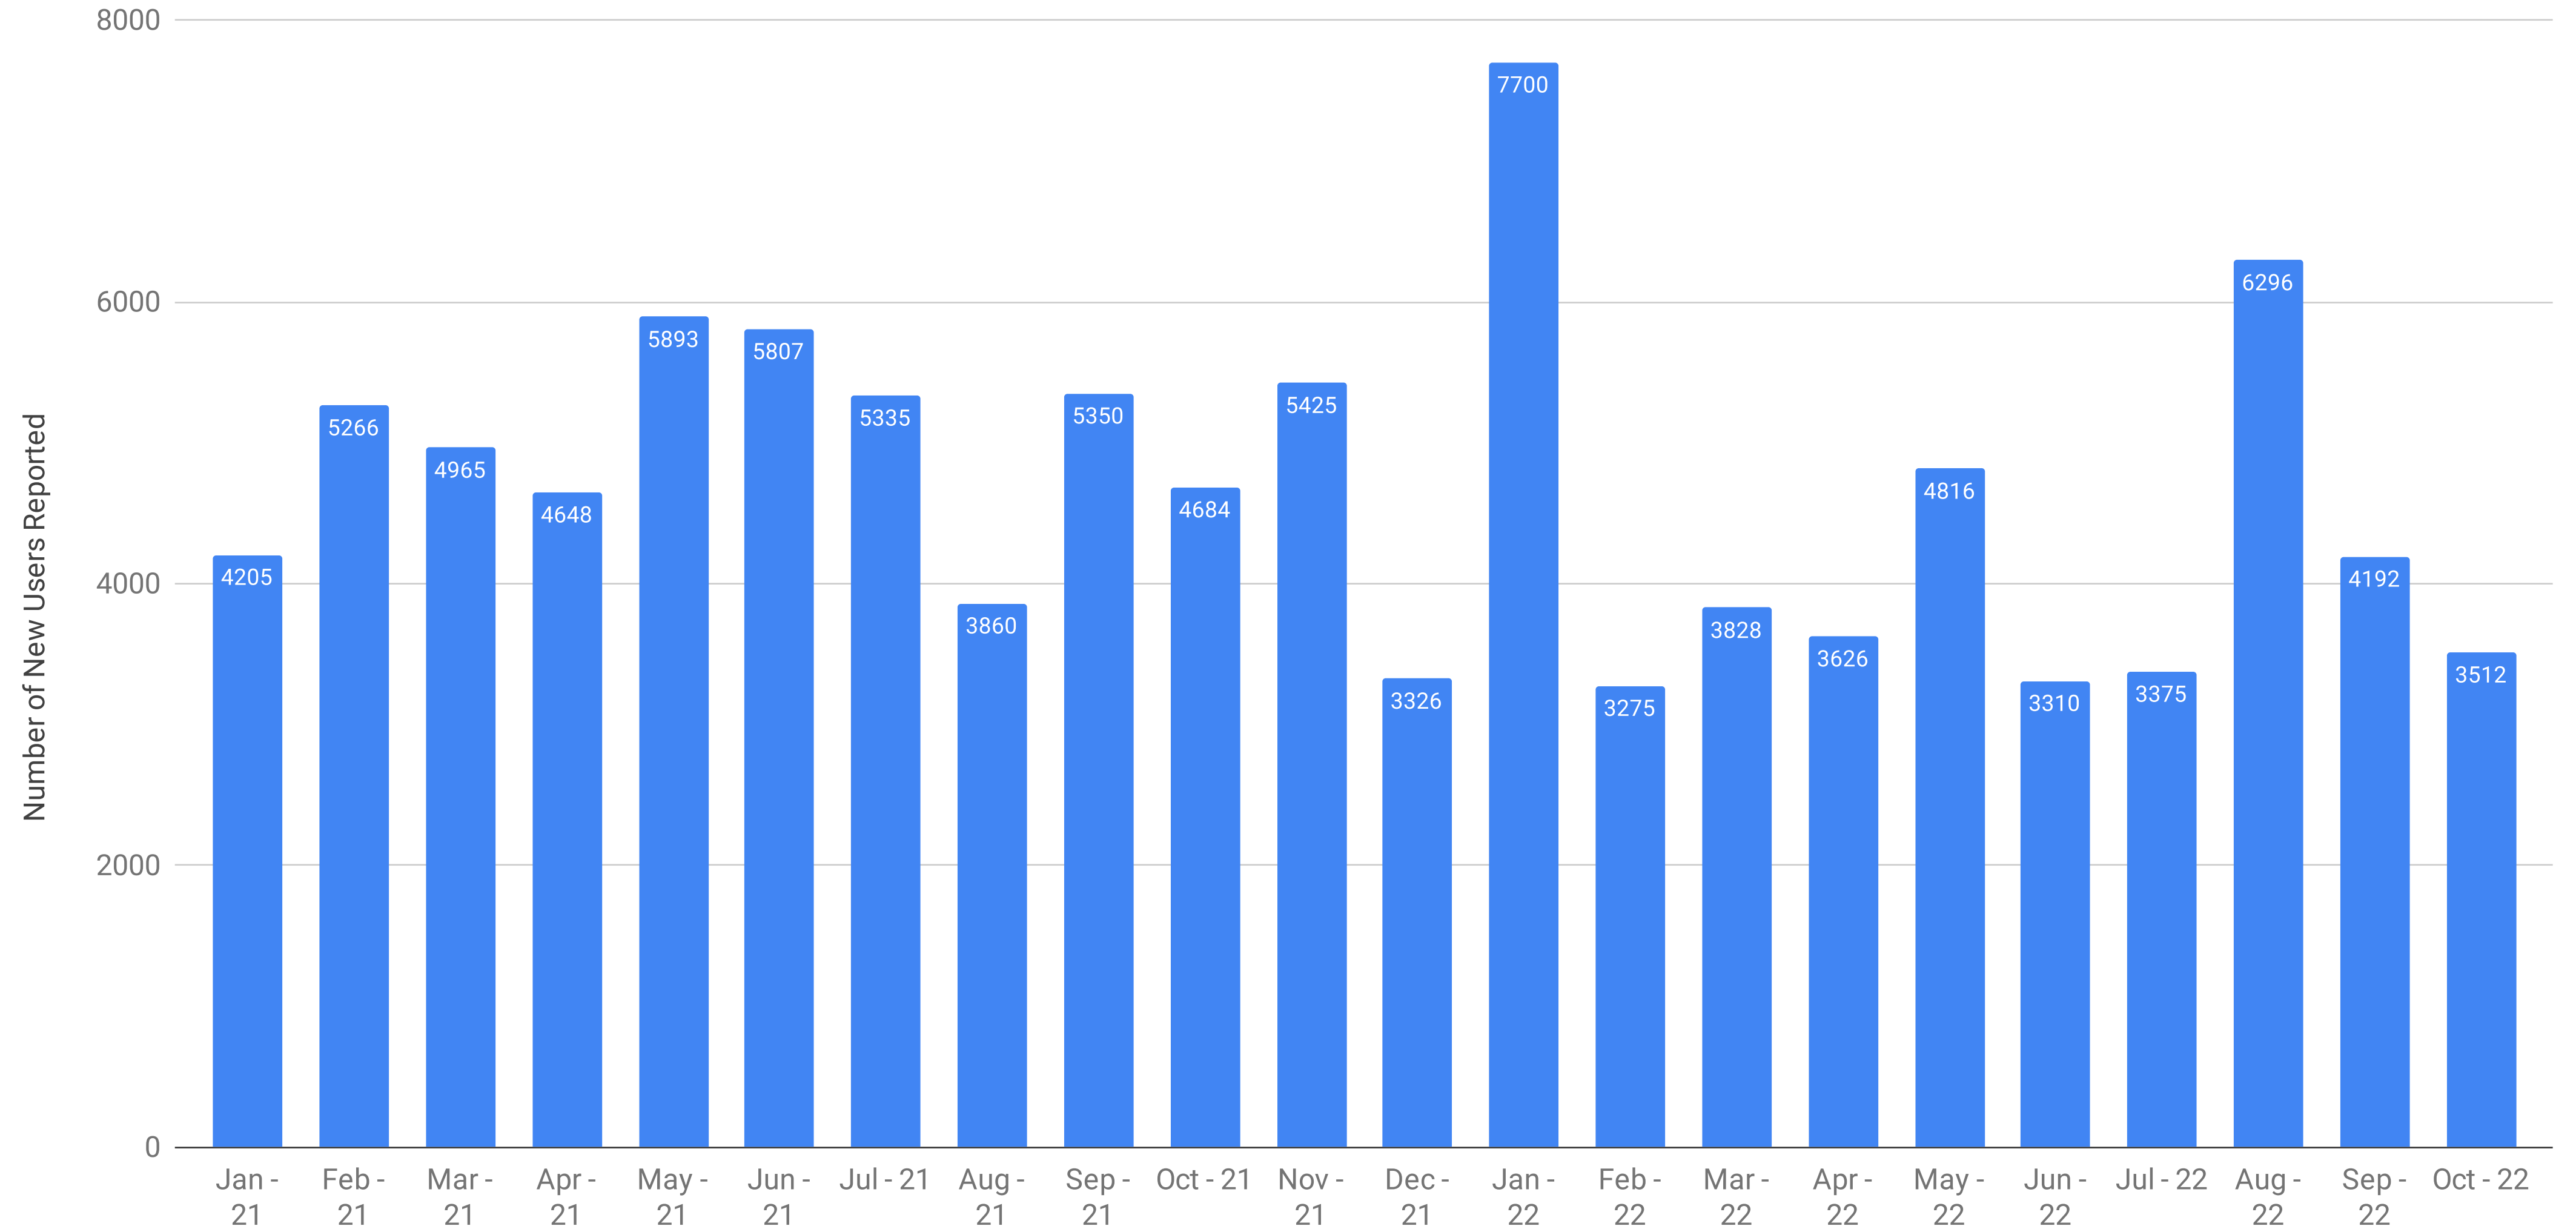

ComplexDiscovery Audience Overview - New Users

The Total Number of New Users as Recorded Each Month with Google Analytics

Current Reporting (1 January 2021 - 31 October 2022)