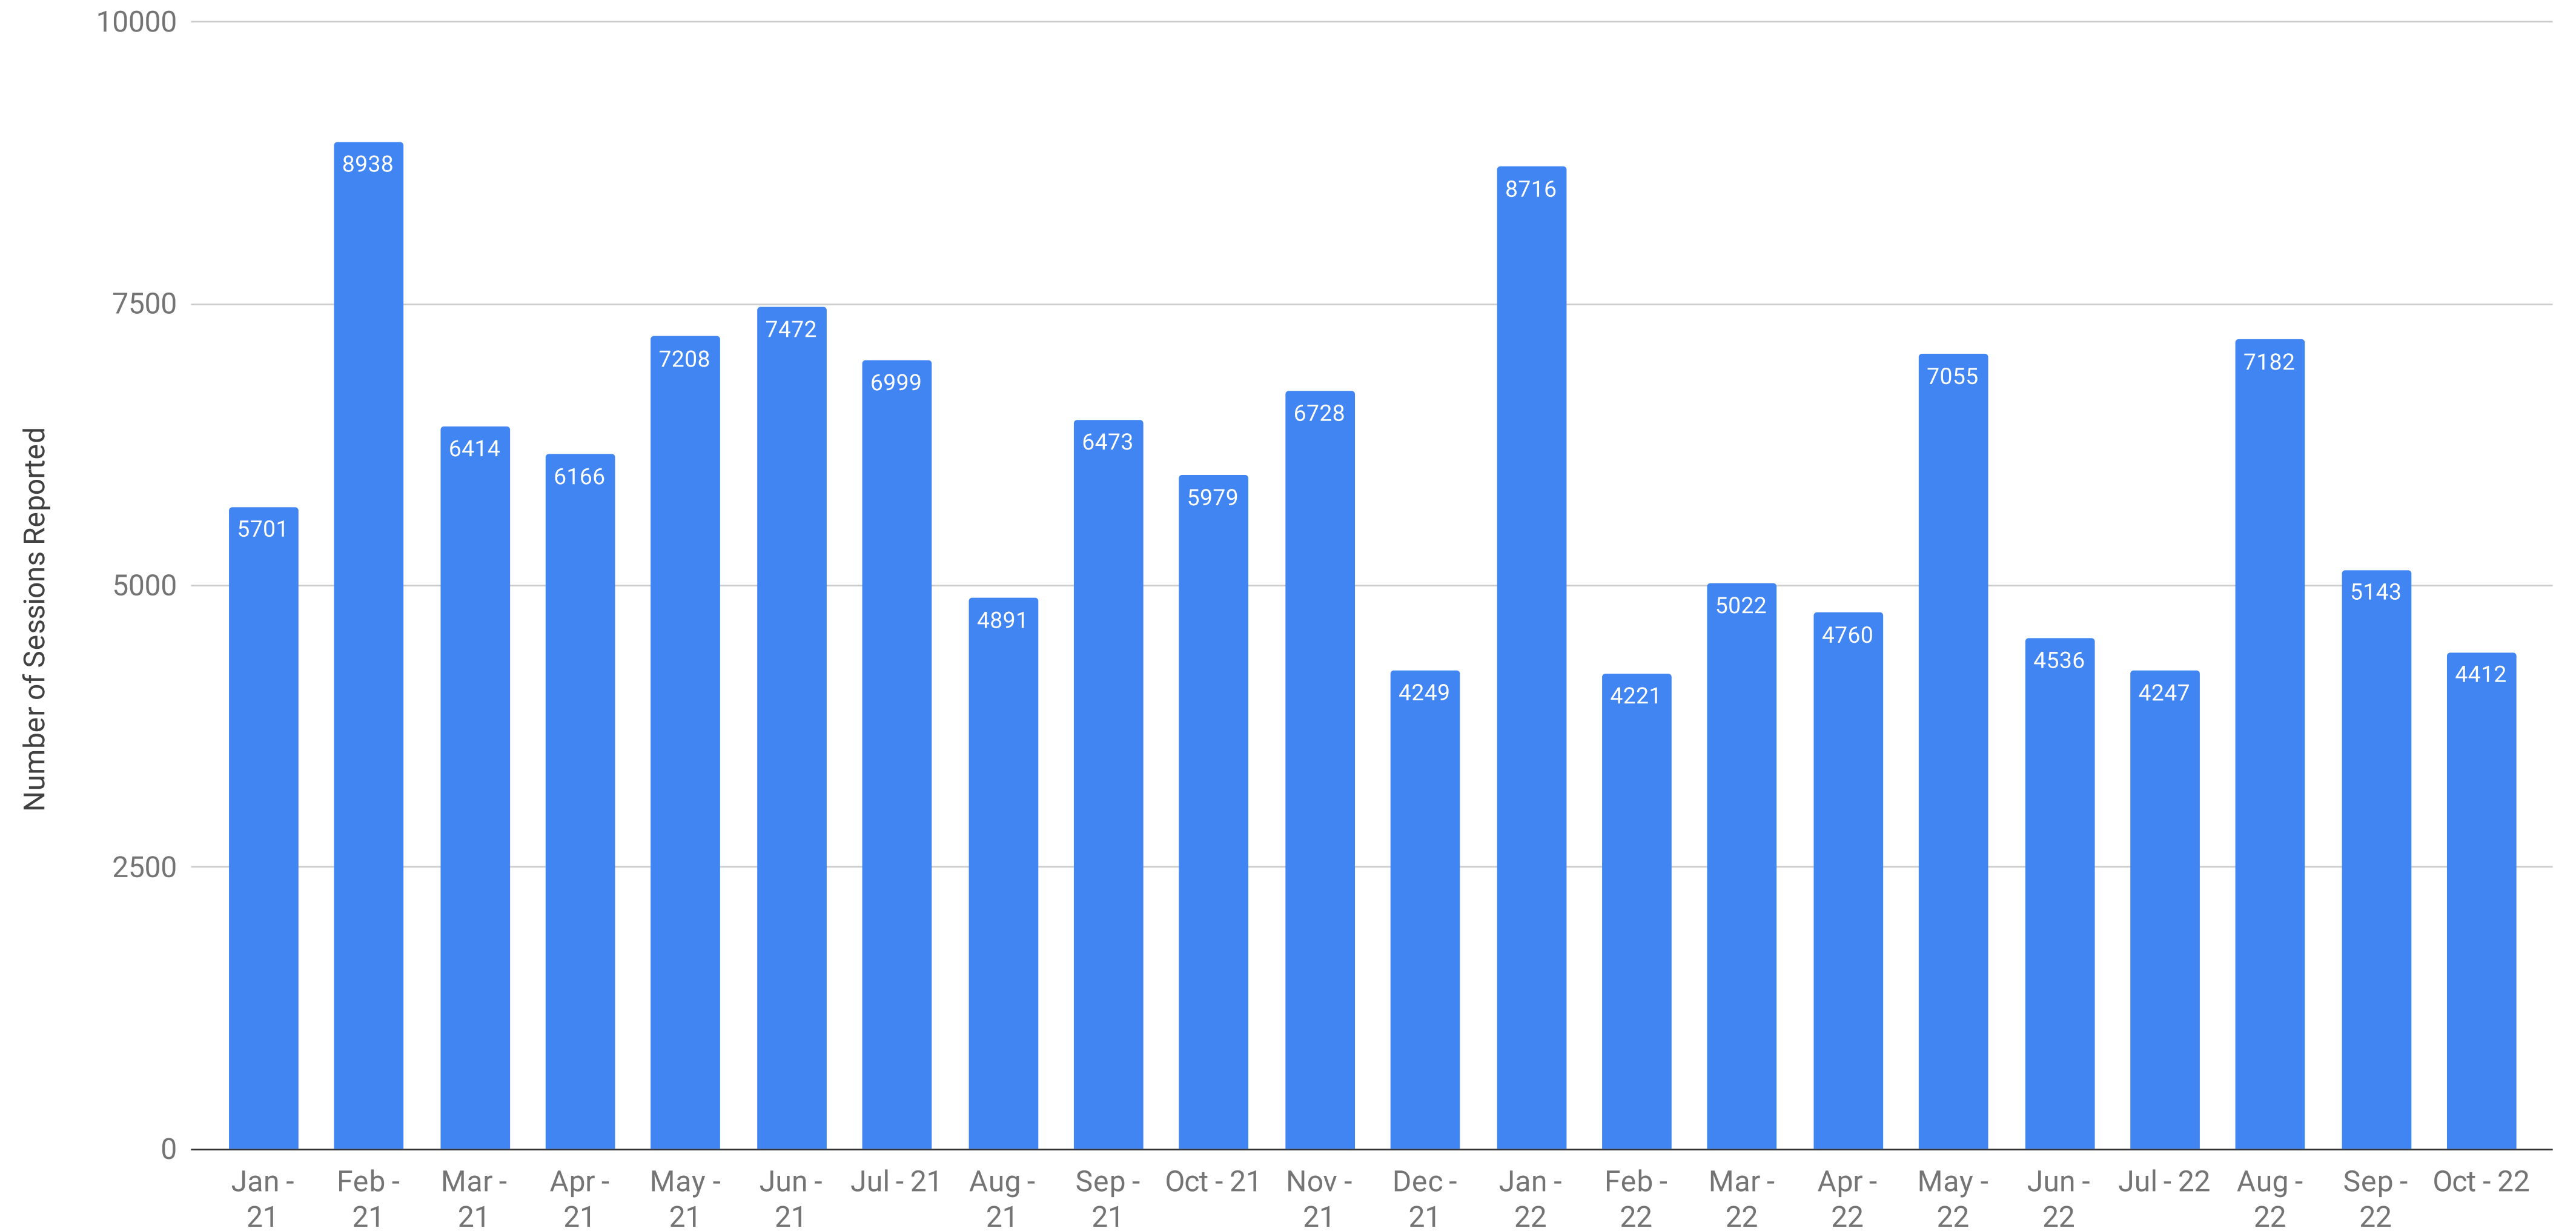

ComplexDiscovery Audience Overview - Sessions

The Total Number of Sessions as Recorded Each Month with Google Analytics

Current Reporting (1 January 2021 - 31 October 2022)