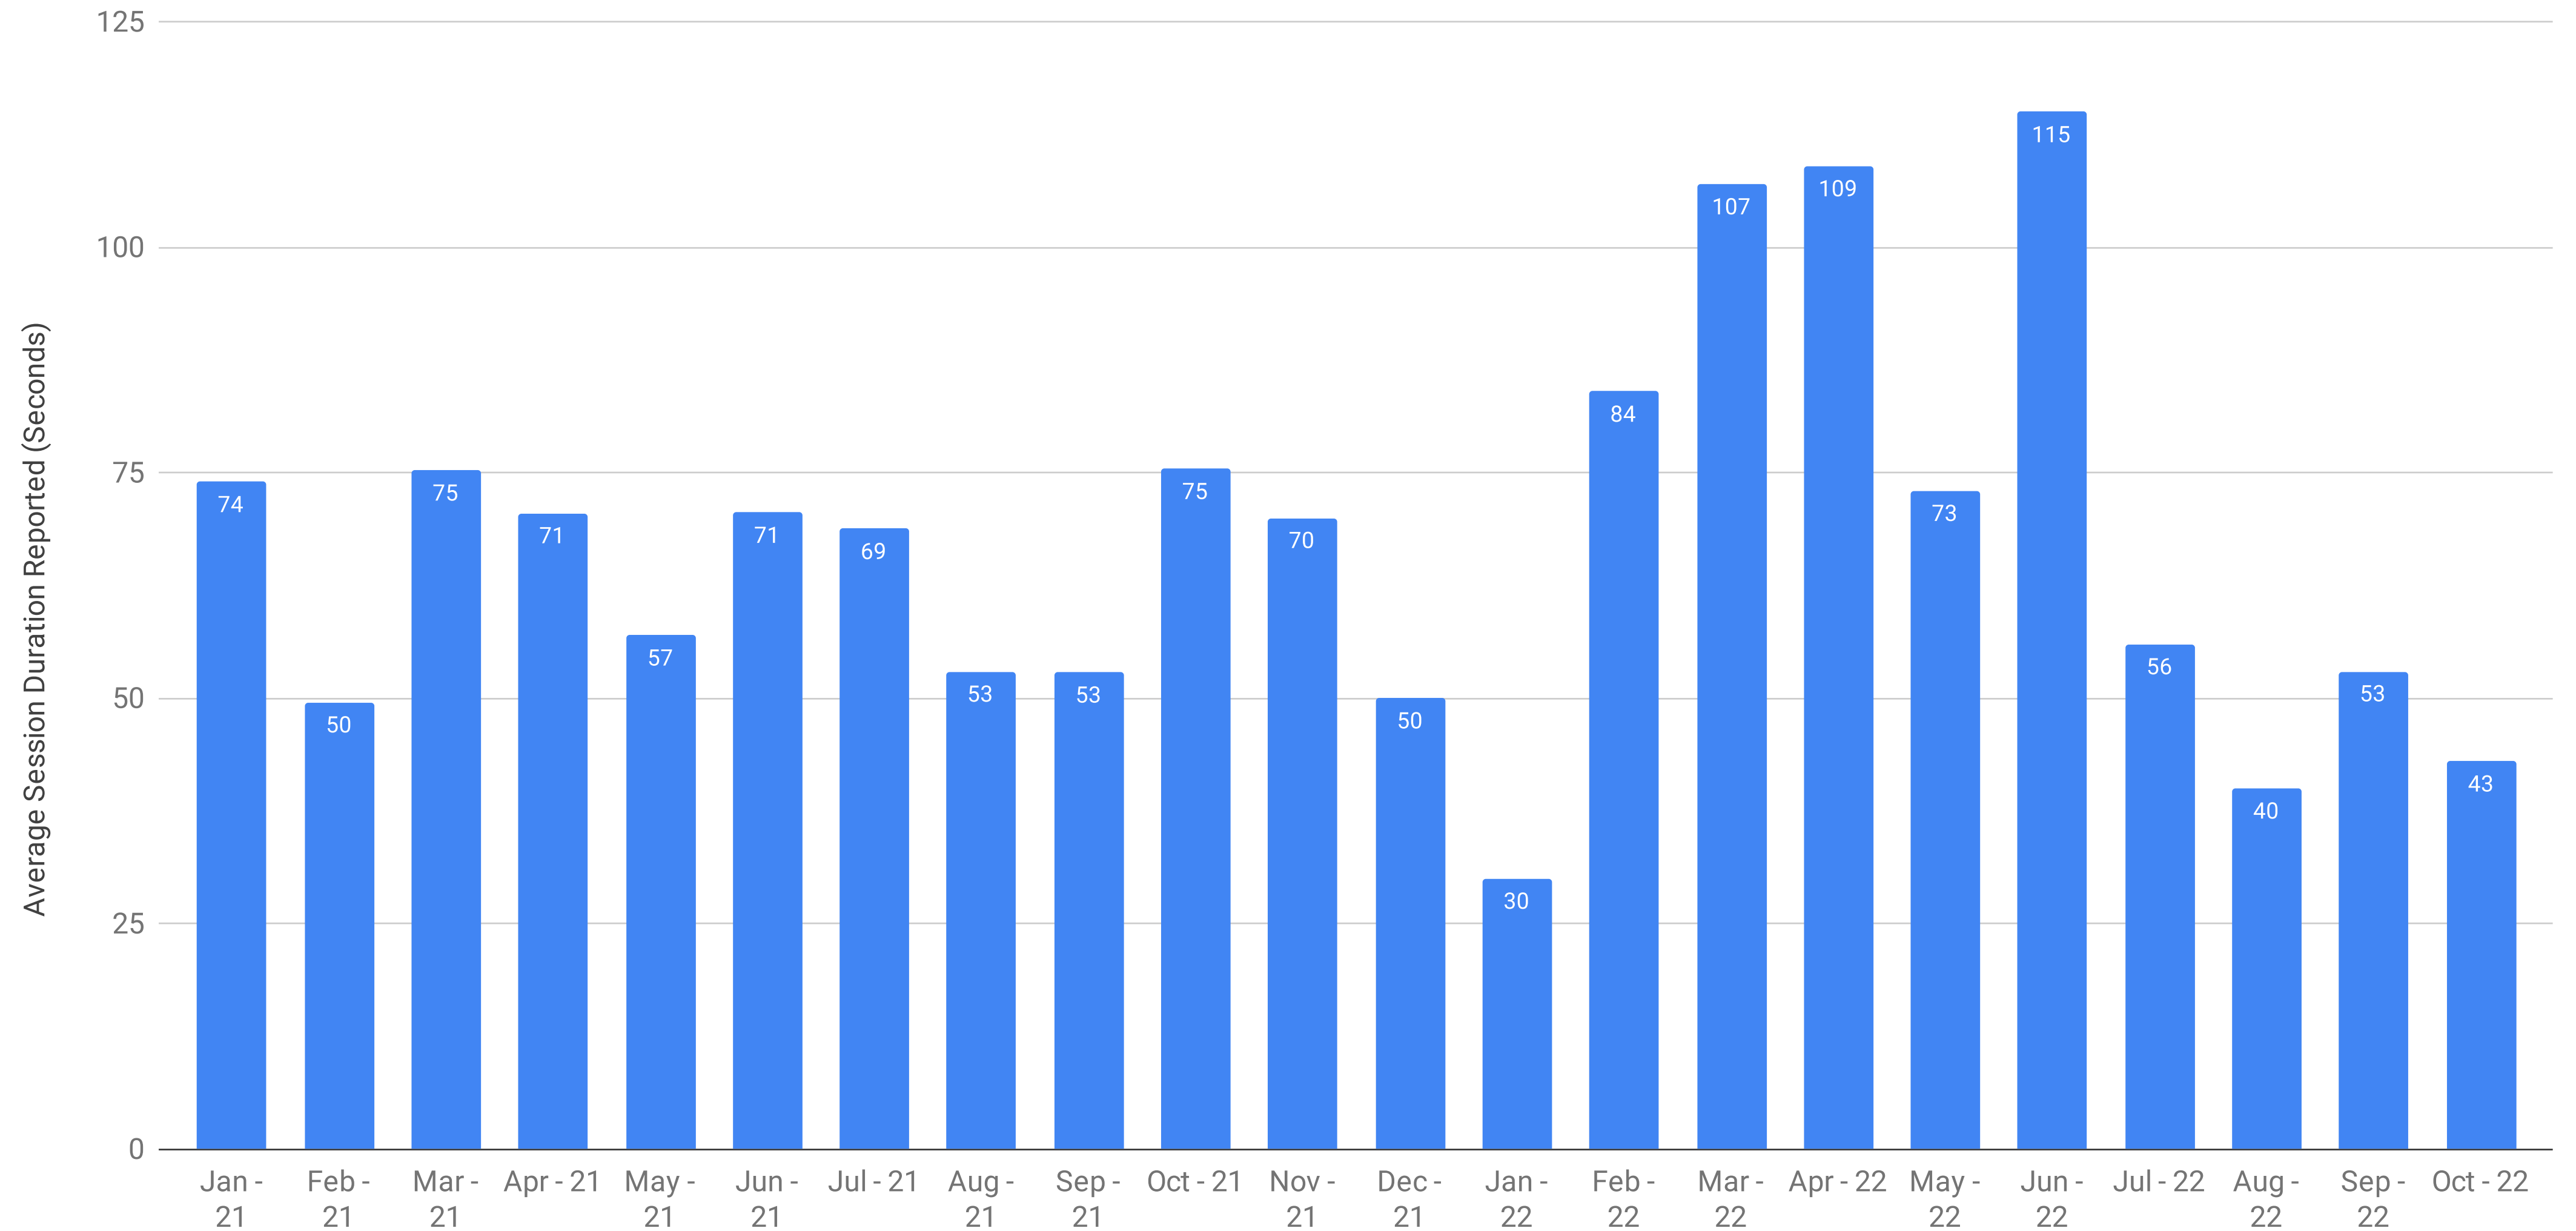

# ComplexDiscovery Audience Overview - Average Session Duration

The Average Session Duration in Seconds as Recorded Each Month with Google Analytics

Current Reporting (1 January 2021 - 31 October 2022)