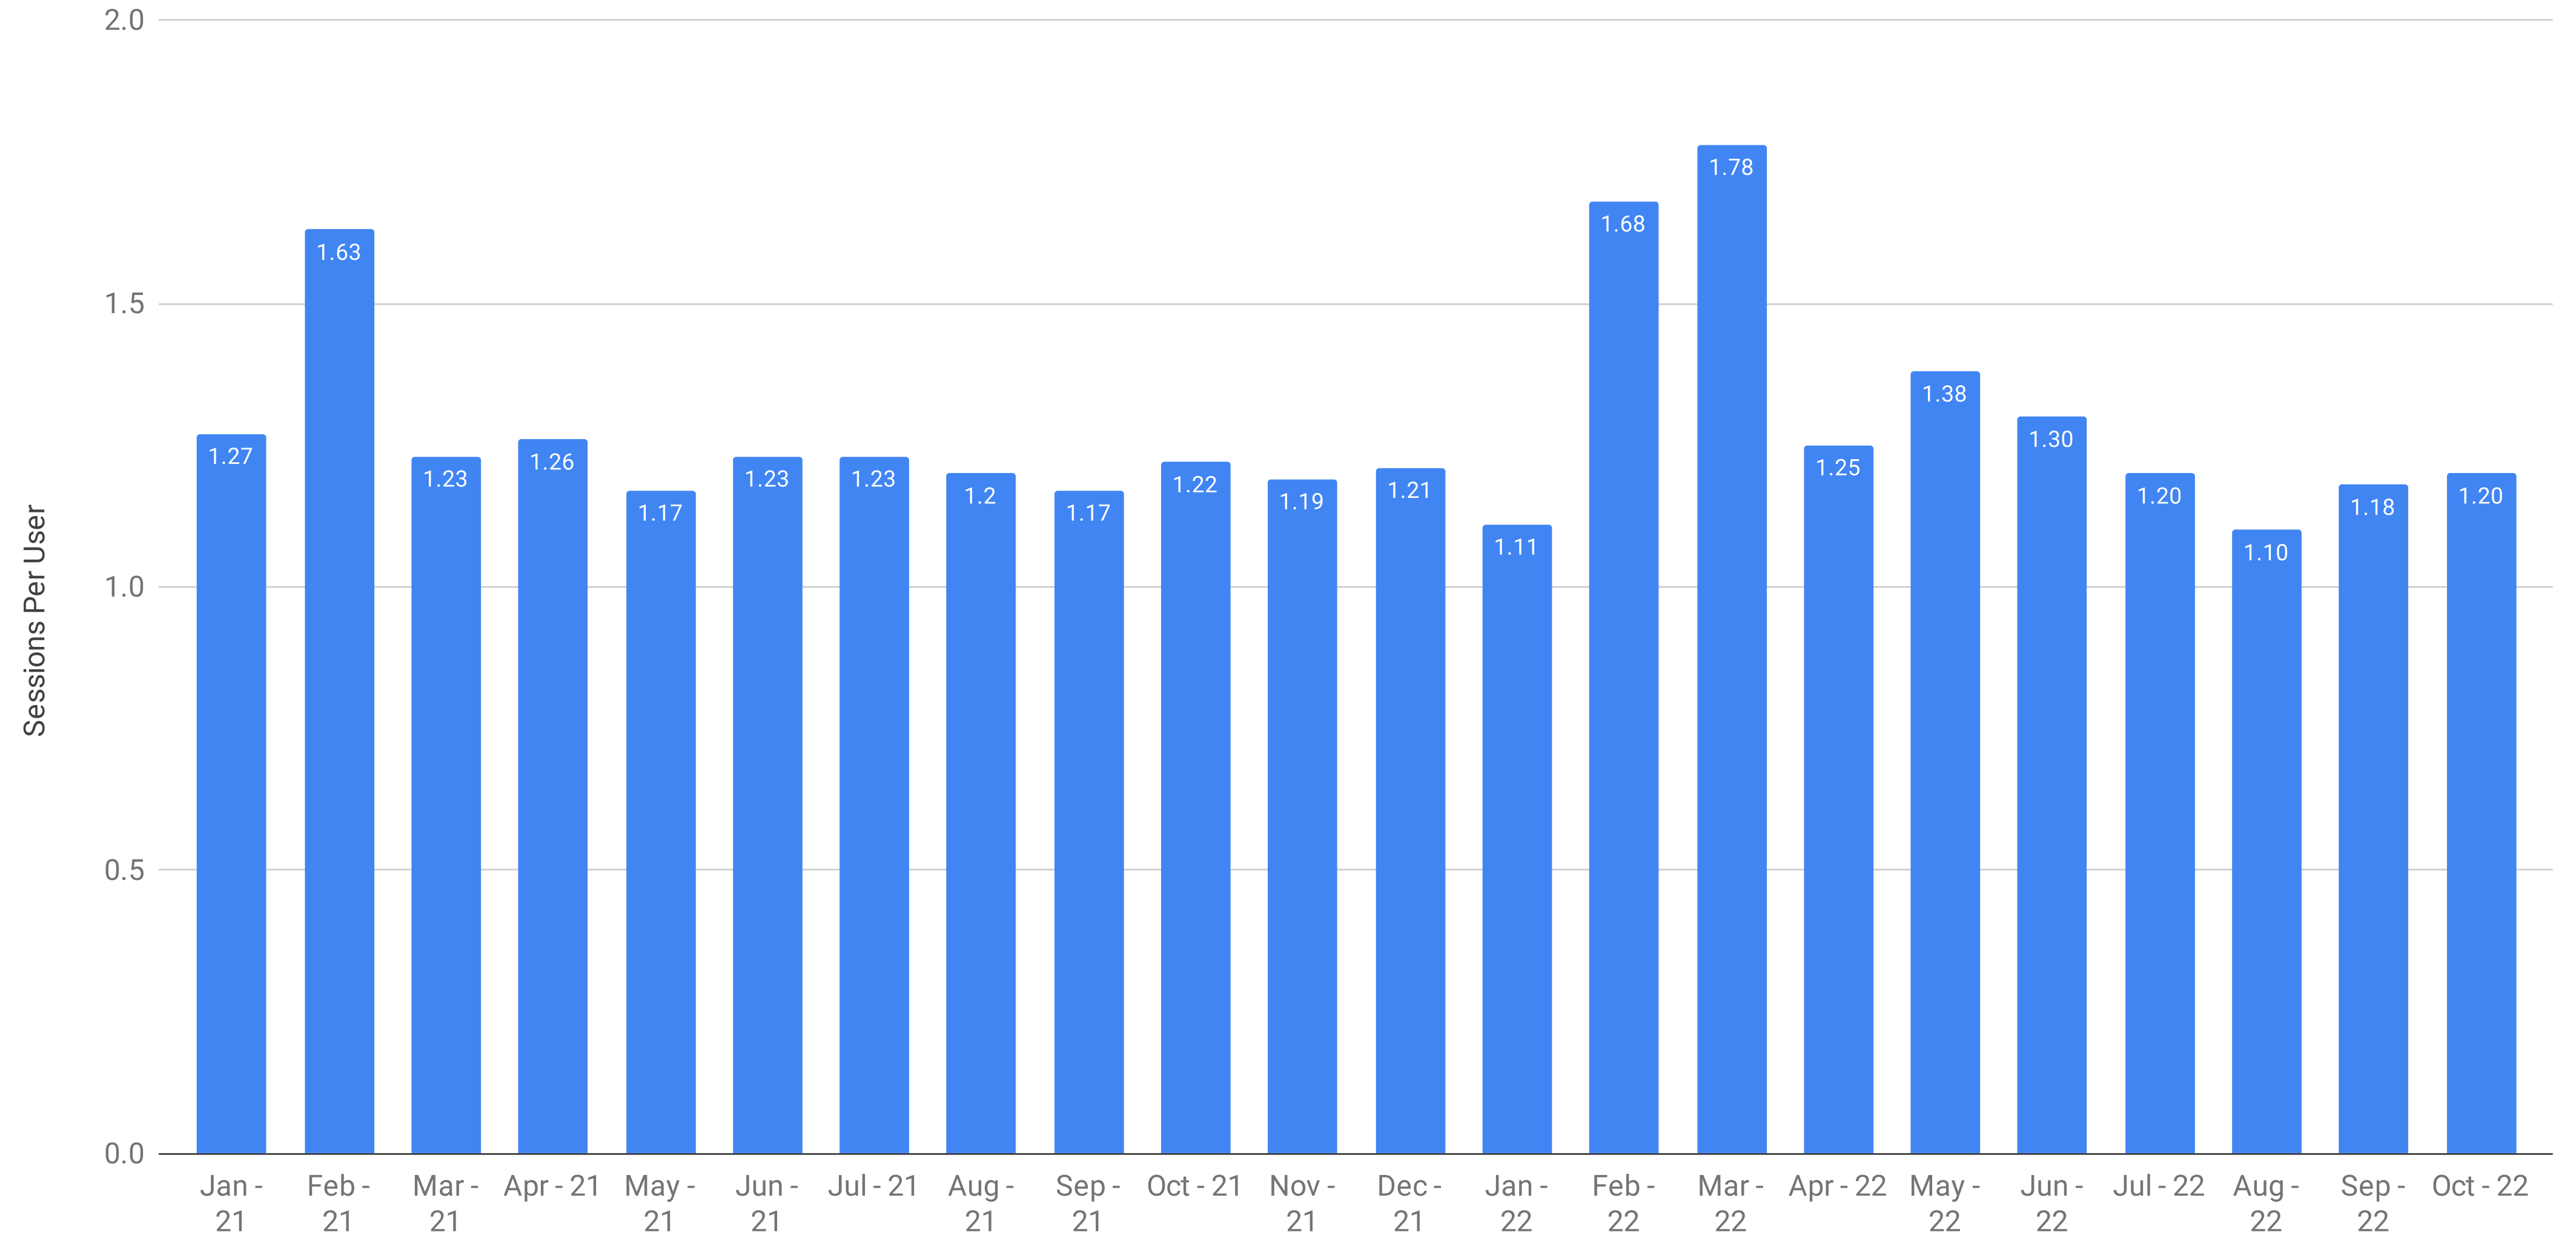

ComplexDiscovery Audience Overview - Number of Sessions Per User

The Number of Sessions Per User as Recorded Each Month with Google Analytics

Current Reporting (1 January 2021 - 31 October 2022)