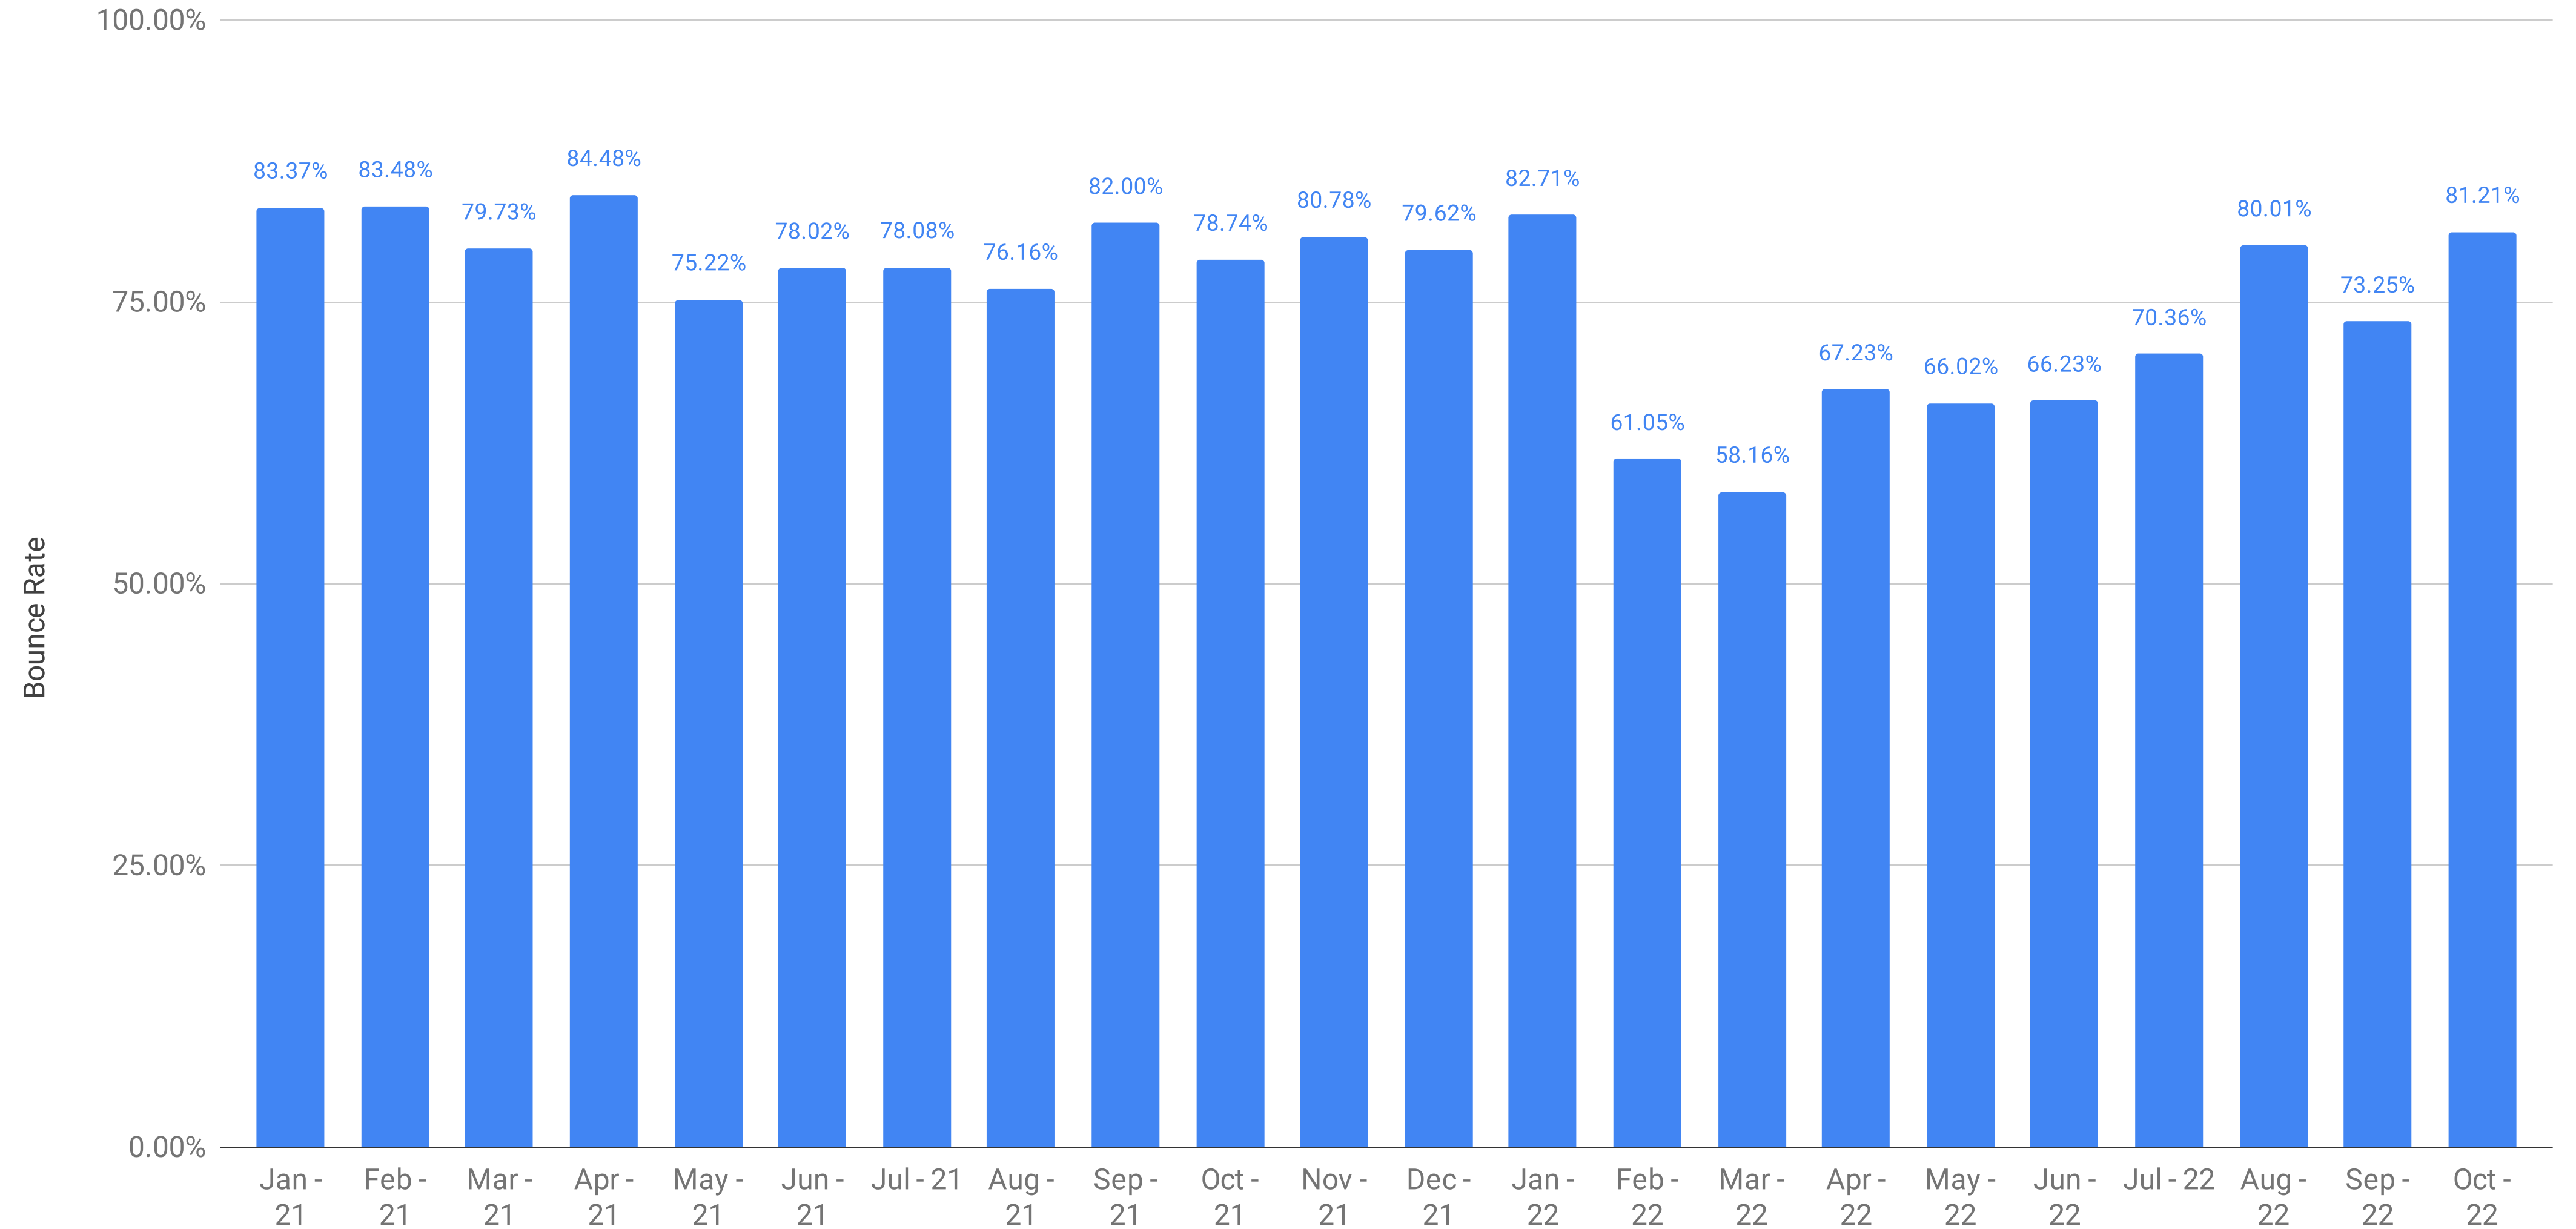

# ComplexDiscovery Audience Overview - Bounce Rate

The Bounce Rate as Recorded Each Month with Google Analytics

Current Reporting (1 January 2021 - 31 October 2022)