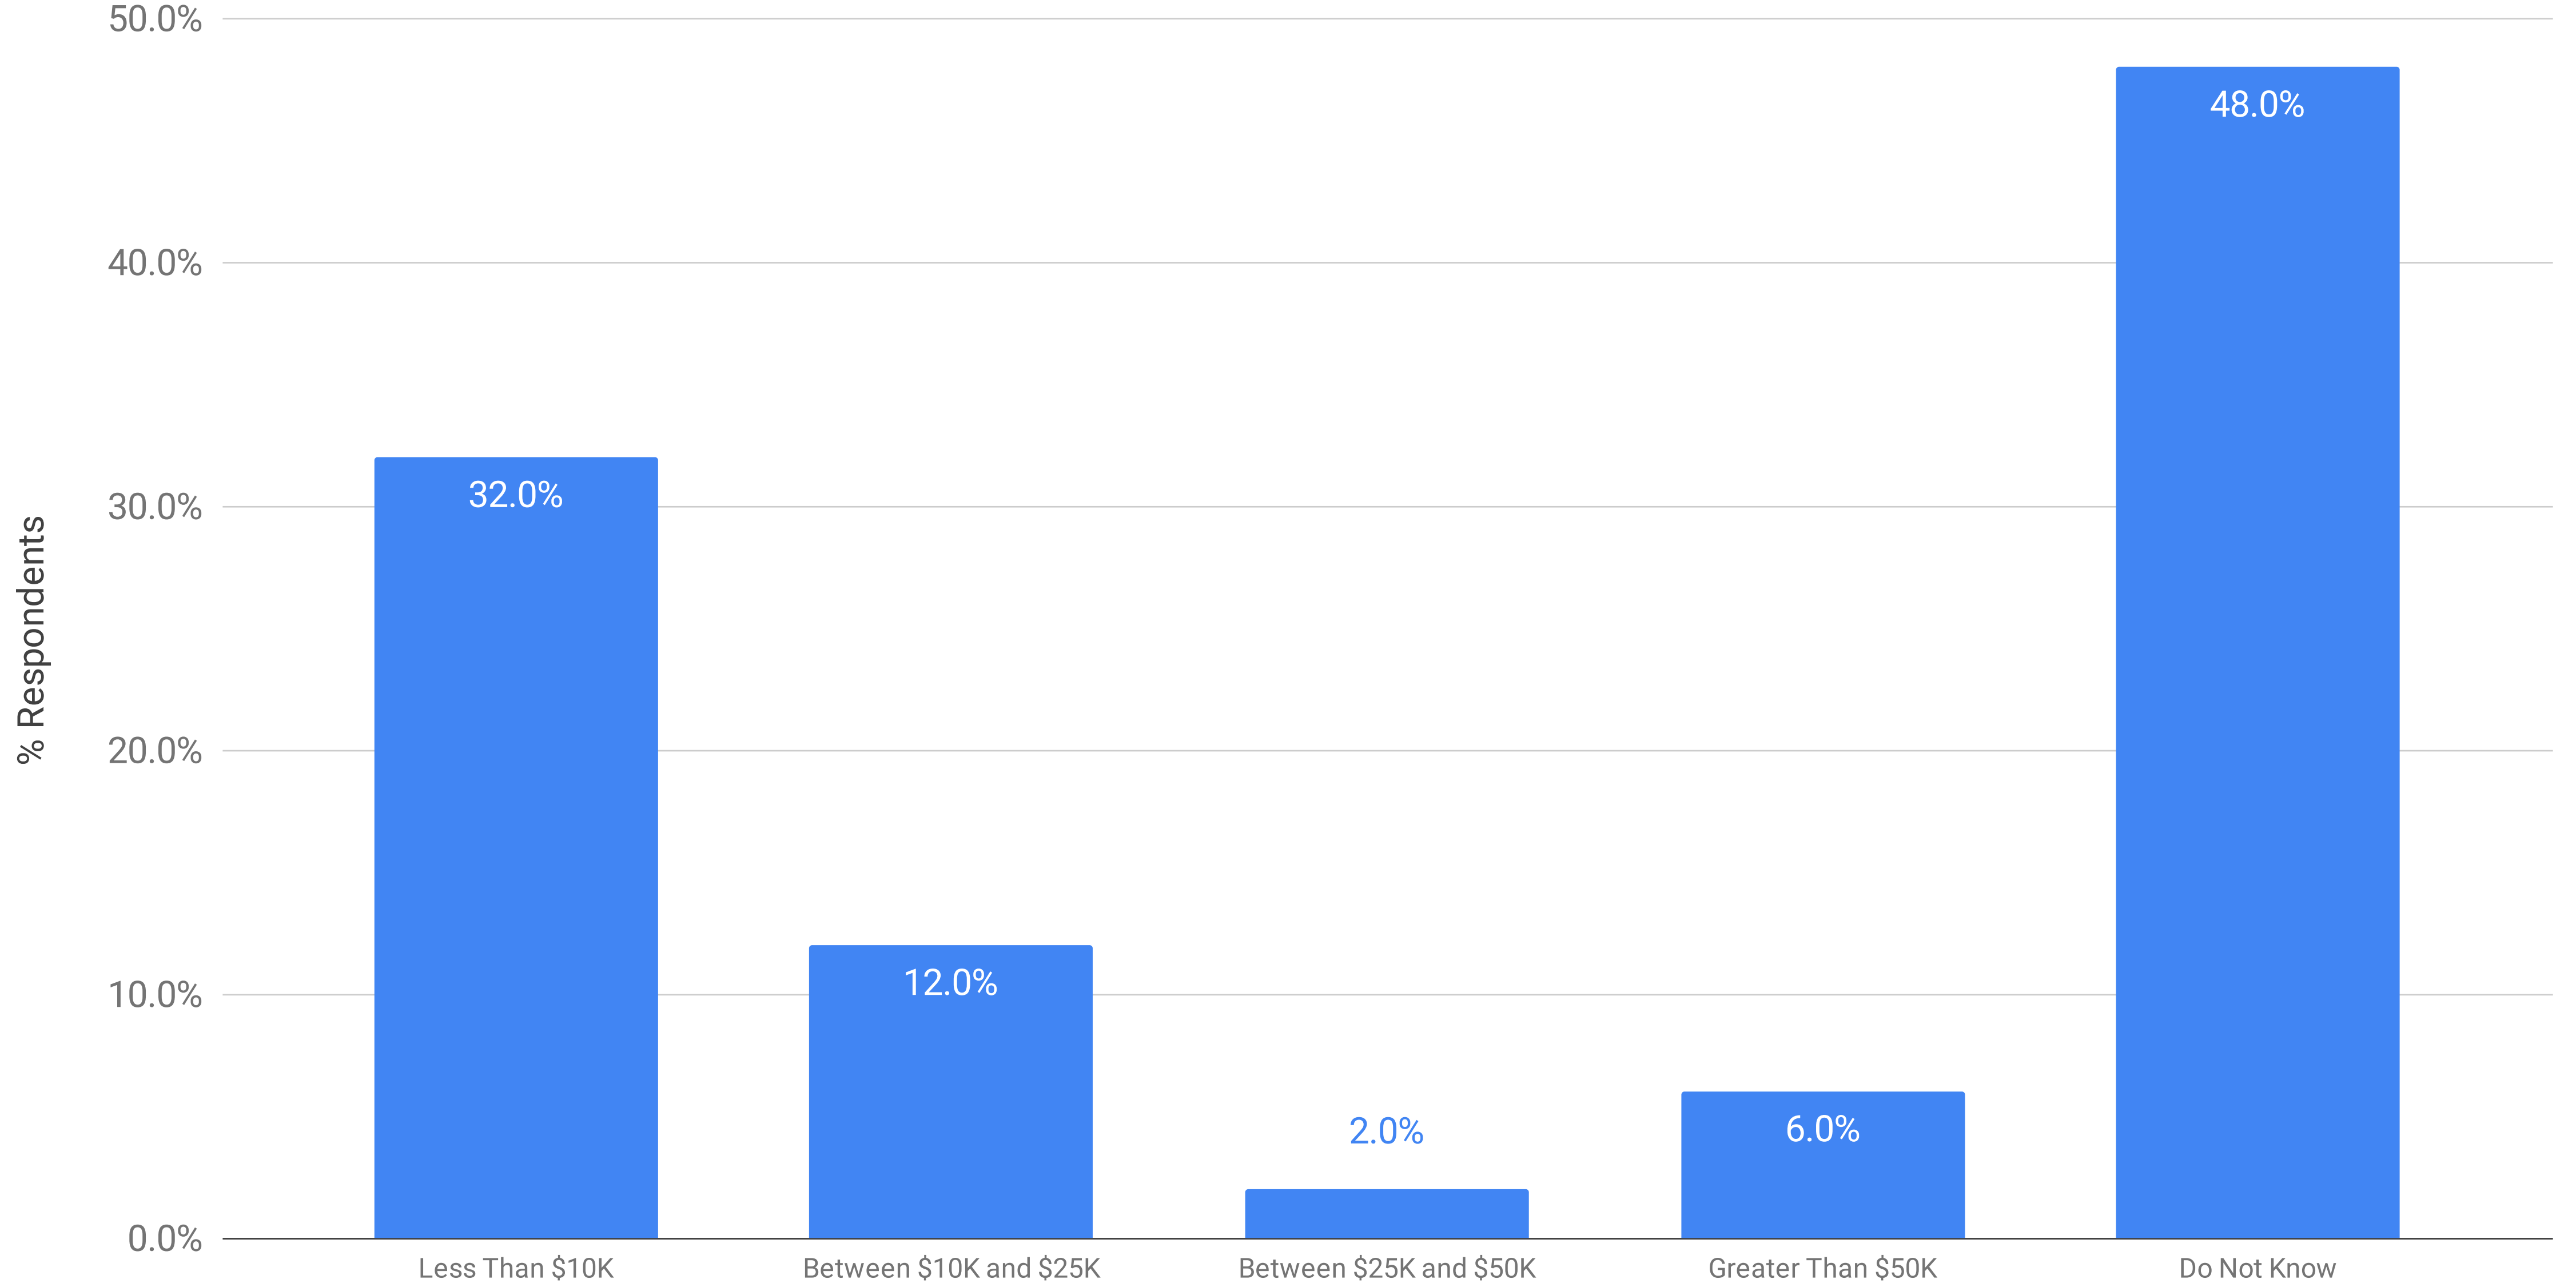

Monthly Spend on Data Center Space

Fall 2022 eDiscovery Total Cost of Ownership Survey (n=50)